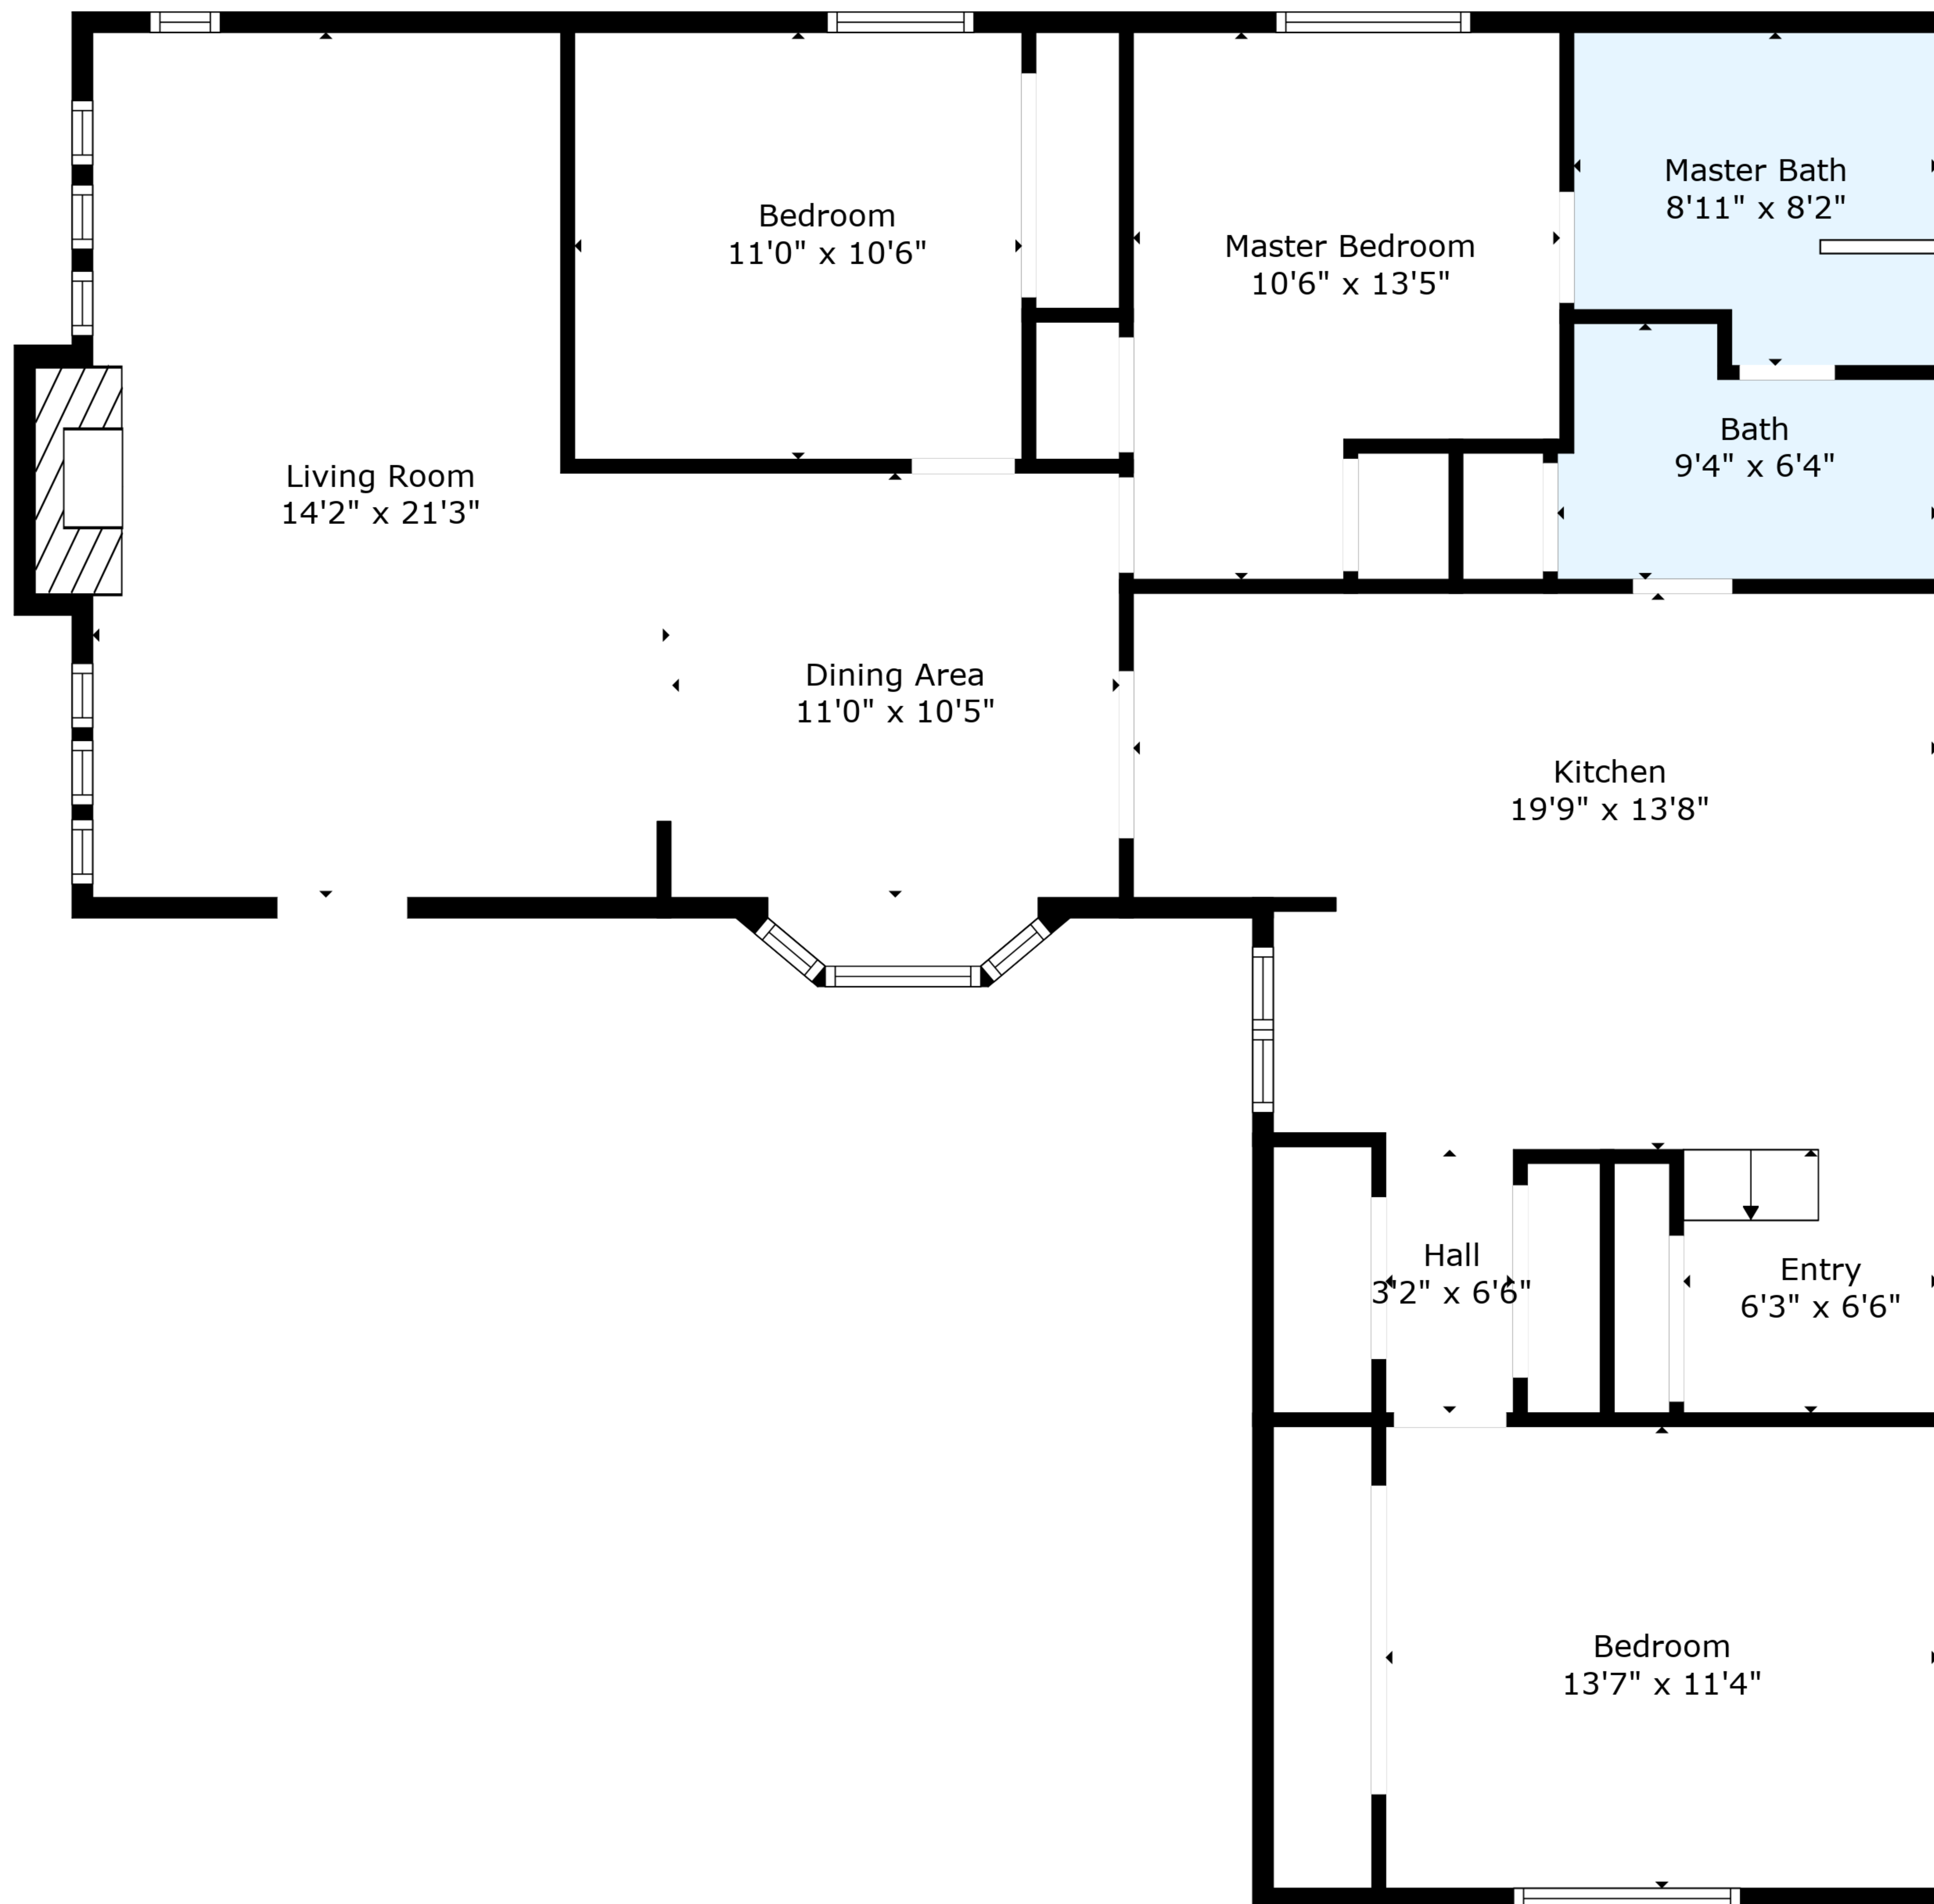

TOTAL: 1366 sq. ft
FLOOR 1: 1366 sq. ft
EXCLUDED AREAS: BAY WINDOW: 10 sq. ft, FIREPLACE: 10 sq. ft

Measurements Provided Are For Informational Purposes Only And May Not Be Accurate.

TOTAL: 1366 sq. ft
 FLOOR 1: 1366 sq. ft
 EXCLUDED AREAS: BAY WINDOW: 10 sq. ft, FIREPLACE: 10 sq. ft

Measurements Provided Are For Informational Purposes Only And May Not Be Accurate.