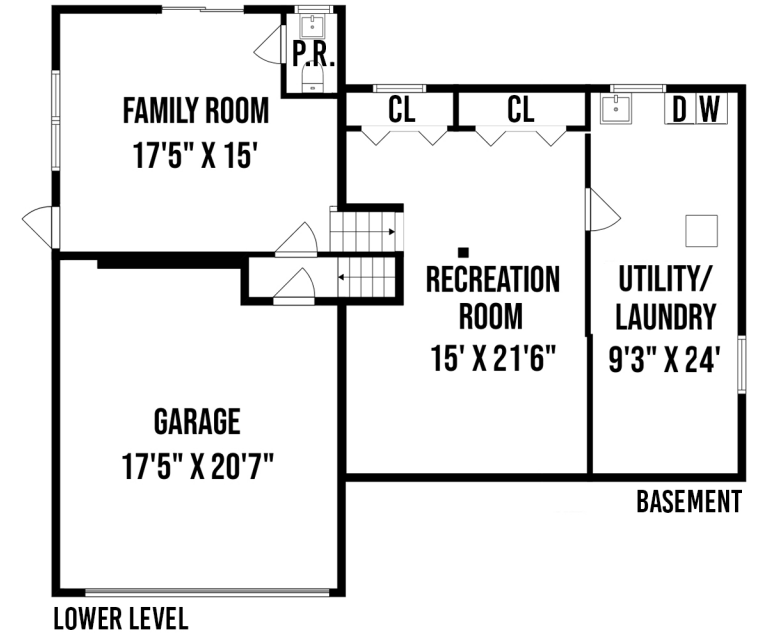

14 WESTMINSTER ROAD SYOSSET NY

PREPARED BY HOME MEDIA GROUP INC. TEL 212-731-2301

THIS FLOOR PLAN ILLUSTRATION IS AN APPROXIMATION OF EXISTING STRUCTURES AND FEATURES AND IS PROVIDED FOR CONVENIENCE ONLY WITH THE PERMISSION OF THE SELLER. ALL MEASUREMENTS ARE APPROXIMATE AND NOT GUARANTEED TO BE EXACT OR TO SCALE.