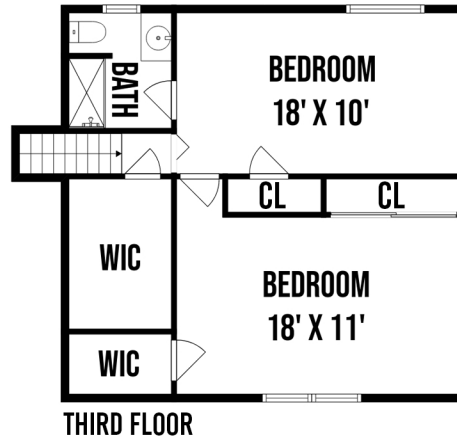

14 WESTMINSTER ROAD SYOSSET NY

PREPARED BY HOME MEDIA GROUP INC. TEL 212-731-2301

THIS FLOOR PLAN ILLUSTRATION IS AN APPROXIMATION OF EXISTING STRUCTURES AND FEATURES AND IS PROVIDED FOR CONVENIENCE ONLY WITH THE PERMISSION OF THE SELLER. ALL MEASUREMENTS ARE APPROXIMATE AND NOT GUARANTEED TO BE EXACT OR TO SCALE.