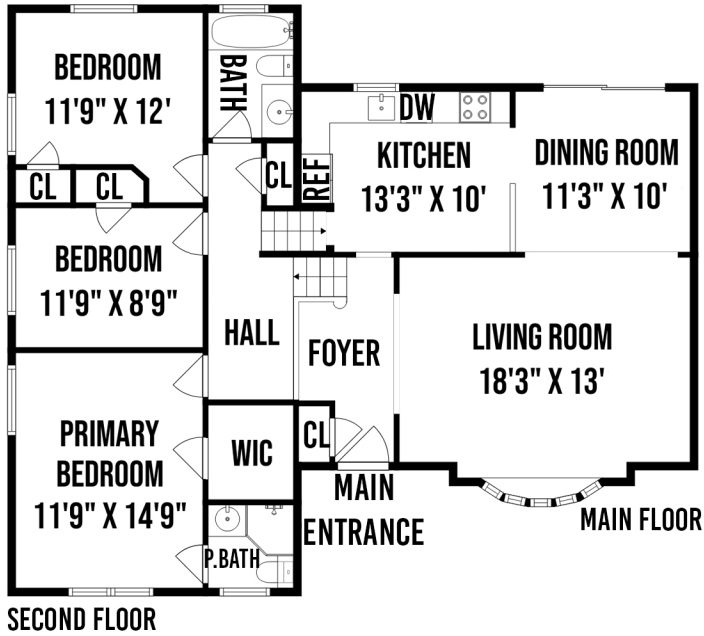

14 WESTMINSTER ROAD SYOSSET NY

PREPARED BY HOME MEDIA GROUP INC. TEL 212-731-2301

THIS FLOOR PLAN ILLUSTRATION IS AN APPROXIMATION OF EXISTING STRUCTURES AND FEATURES AND IS PROVIDED FOR CONVENIENCE ONLY WITH THE PERMISSION OF THE SELLER. ALL MEASUREMENTS ARE APPROXIMATE AND NOT GUARANTEED TO BE EXACT OR TO SCALE.