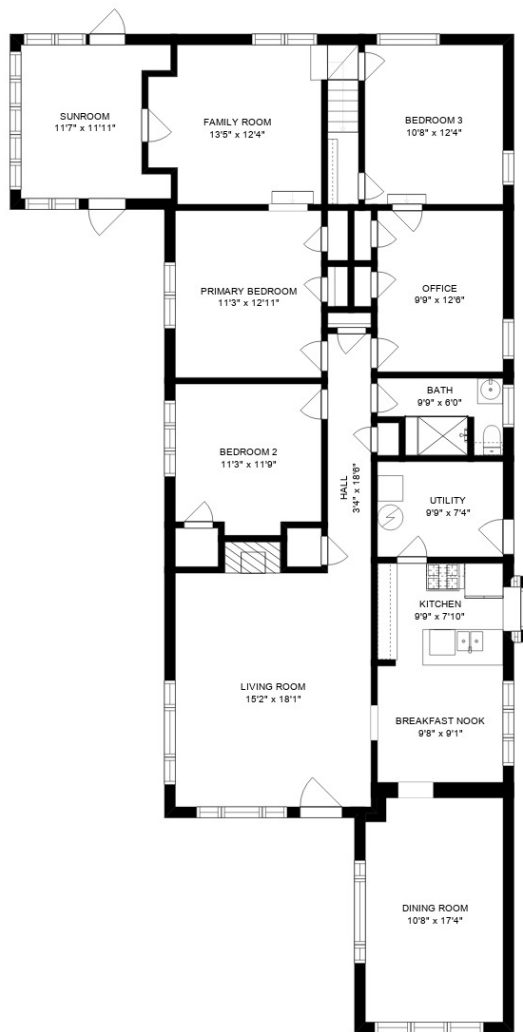

**Estimated areas**

GLA FLOOR 1: 1859 sq. ft, excluded 150 sq. ft  
 GLA FLOOR 2: 0 sq. ft, excluded 1605 sq. ft  
 Total GLA 1859 sq. ft, total scanned area 3614 sq. ft

SIZES AND DIMENSIONS ARE APPROXIMATE. ACTUAL MAY VARY.