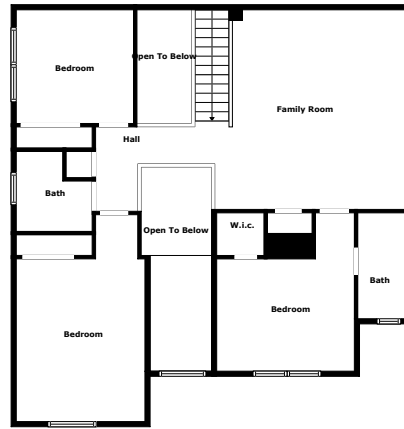

Home report

Brockwell Dr 4713
Carrollton

Highlights

1 Kitchen

2 Living room

5 Bedroom

6 Bath

30 Doors

Floor plan

Floor 1

Floor 2

Measurements Are Calculated By Cubicasa Technology. Deemed Highly Reliable But Not Guaranteed.

Appendix 1: Data sheet

Bedroom - 5	Bedroom - Master - 1	Garage - 1
Closet - 3	Closet - WalkIn - 3	Bath - 6
Bath - Toilet - 2	Bath - Master - 1	Dining - 1
Utility - 1	Utility - Laundry - 1	Kitchen - 1
LivingRoom - 2	LivingRoom - Family - 1	Entry - 1
Entry - Foyer - 1	Hall - 2	OpenToBelow - 2