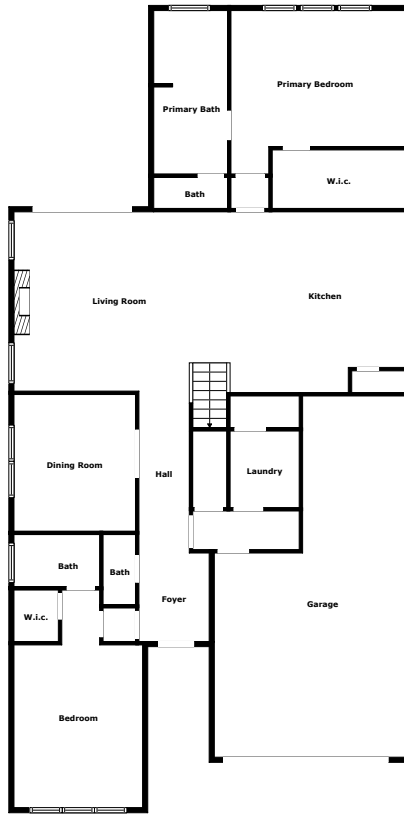

Home report

Brockwell Dr 4713
Carrollton

Highlights

1 Kitchen

2 Living room

5 Bedroom

6 Bath

30 Doors

24 Windows

Nearby services Data source: Google Maps

Marsh @ Hebron - S - FS, 1.1 mi

Tom Thumb, 1.7 mi

Select Specialty Hospital-Dallas, 0.5 mi

Hebron 9th Grade Campus, 0.2 mi

Bubble Bee, 0.4 mi

Childrens Presbyterian Health Center of North Texas Heliport, 1.4 mi

Floor plan

Floor 1

Floor 2

Measurements Are Calculated By Cubicasa Technology. Deemed Highly Reliable But Not Guaranteed.

Appendix 1: Data sheet

Bedroom - 5	Bedroom - Master - 1	Garage - 1
Closet - 3	Closet - WalkIn - 3	Bath - 6
Bath - Toilet - 2	Bath - Master - 1	Dining - 1
Utility - 1	Utility - Laundry - 1	Kitchen - 1
LivingRoom - 2	LivingRoom - Family - 1	Entry - 1
Entry - Foyer - 1	Hall - 2	OpenToBelow - 2