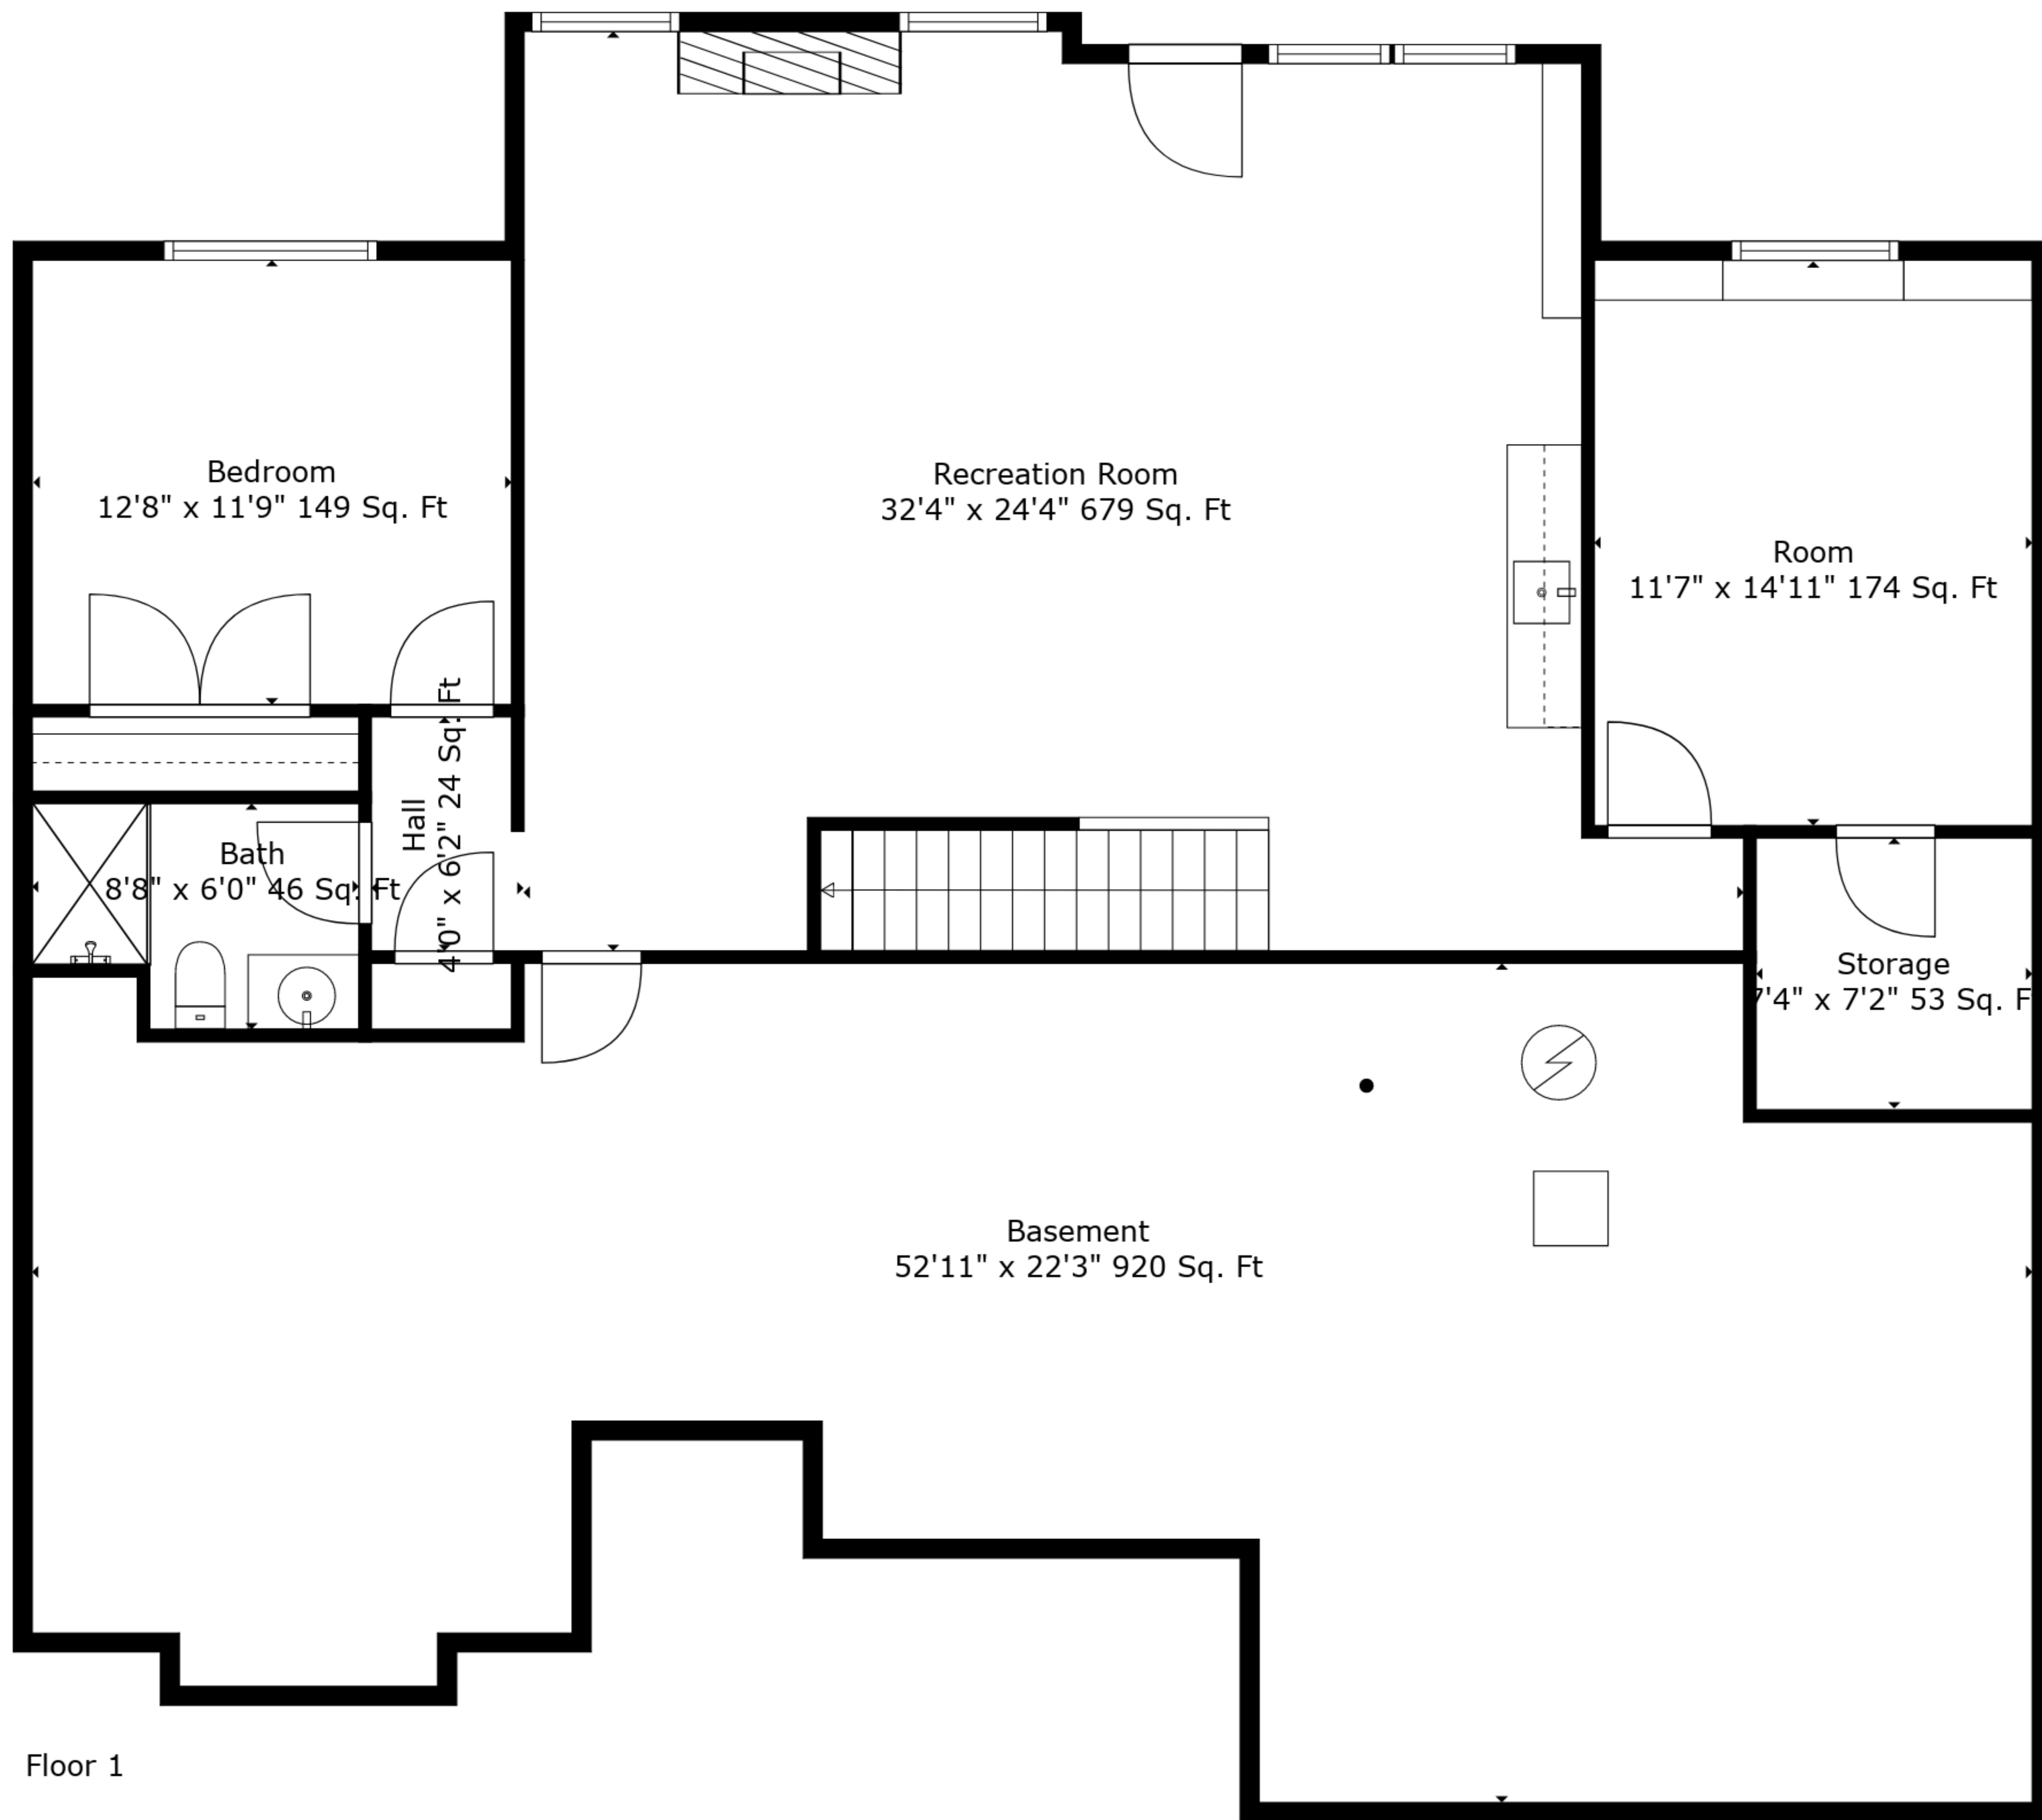

TOTAL: 4258 sq. ft
 BELOW GROUND: 2067 sq. ft, FLOOR 2: 2191 sq. ft
 EXCLUDED AREAS: STORAGE: 53 sq. ft, GARAGE: 418 sq. ft

Measurements Are Deemed Highly Reliable But Not Guaranteed.

TOTAL: 4258 sq. ft

BELOW GROUND: 2067 sq. ft, FLOOR 2: 2191 sq. ft

EXCLUDED AREAS: STORAGE: 53 sq. ft, GARAGE: 418 sq. ft

Measurements Are Deemed Highly Reliable But Not Guaranteed.

Floor 1

Floor 2

TOTAL: 4258 sq. ft
 BELOW GROUND: 2067 sq. ft, FLOOR 2: 2191 sq. ft
 EXCLUDED AREAS: STORAGE: 53 sq. ft, GARAGE: 418 sq. ft