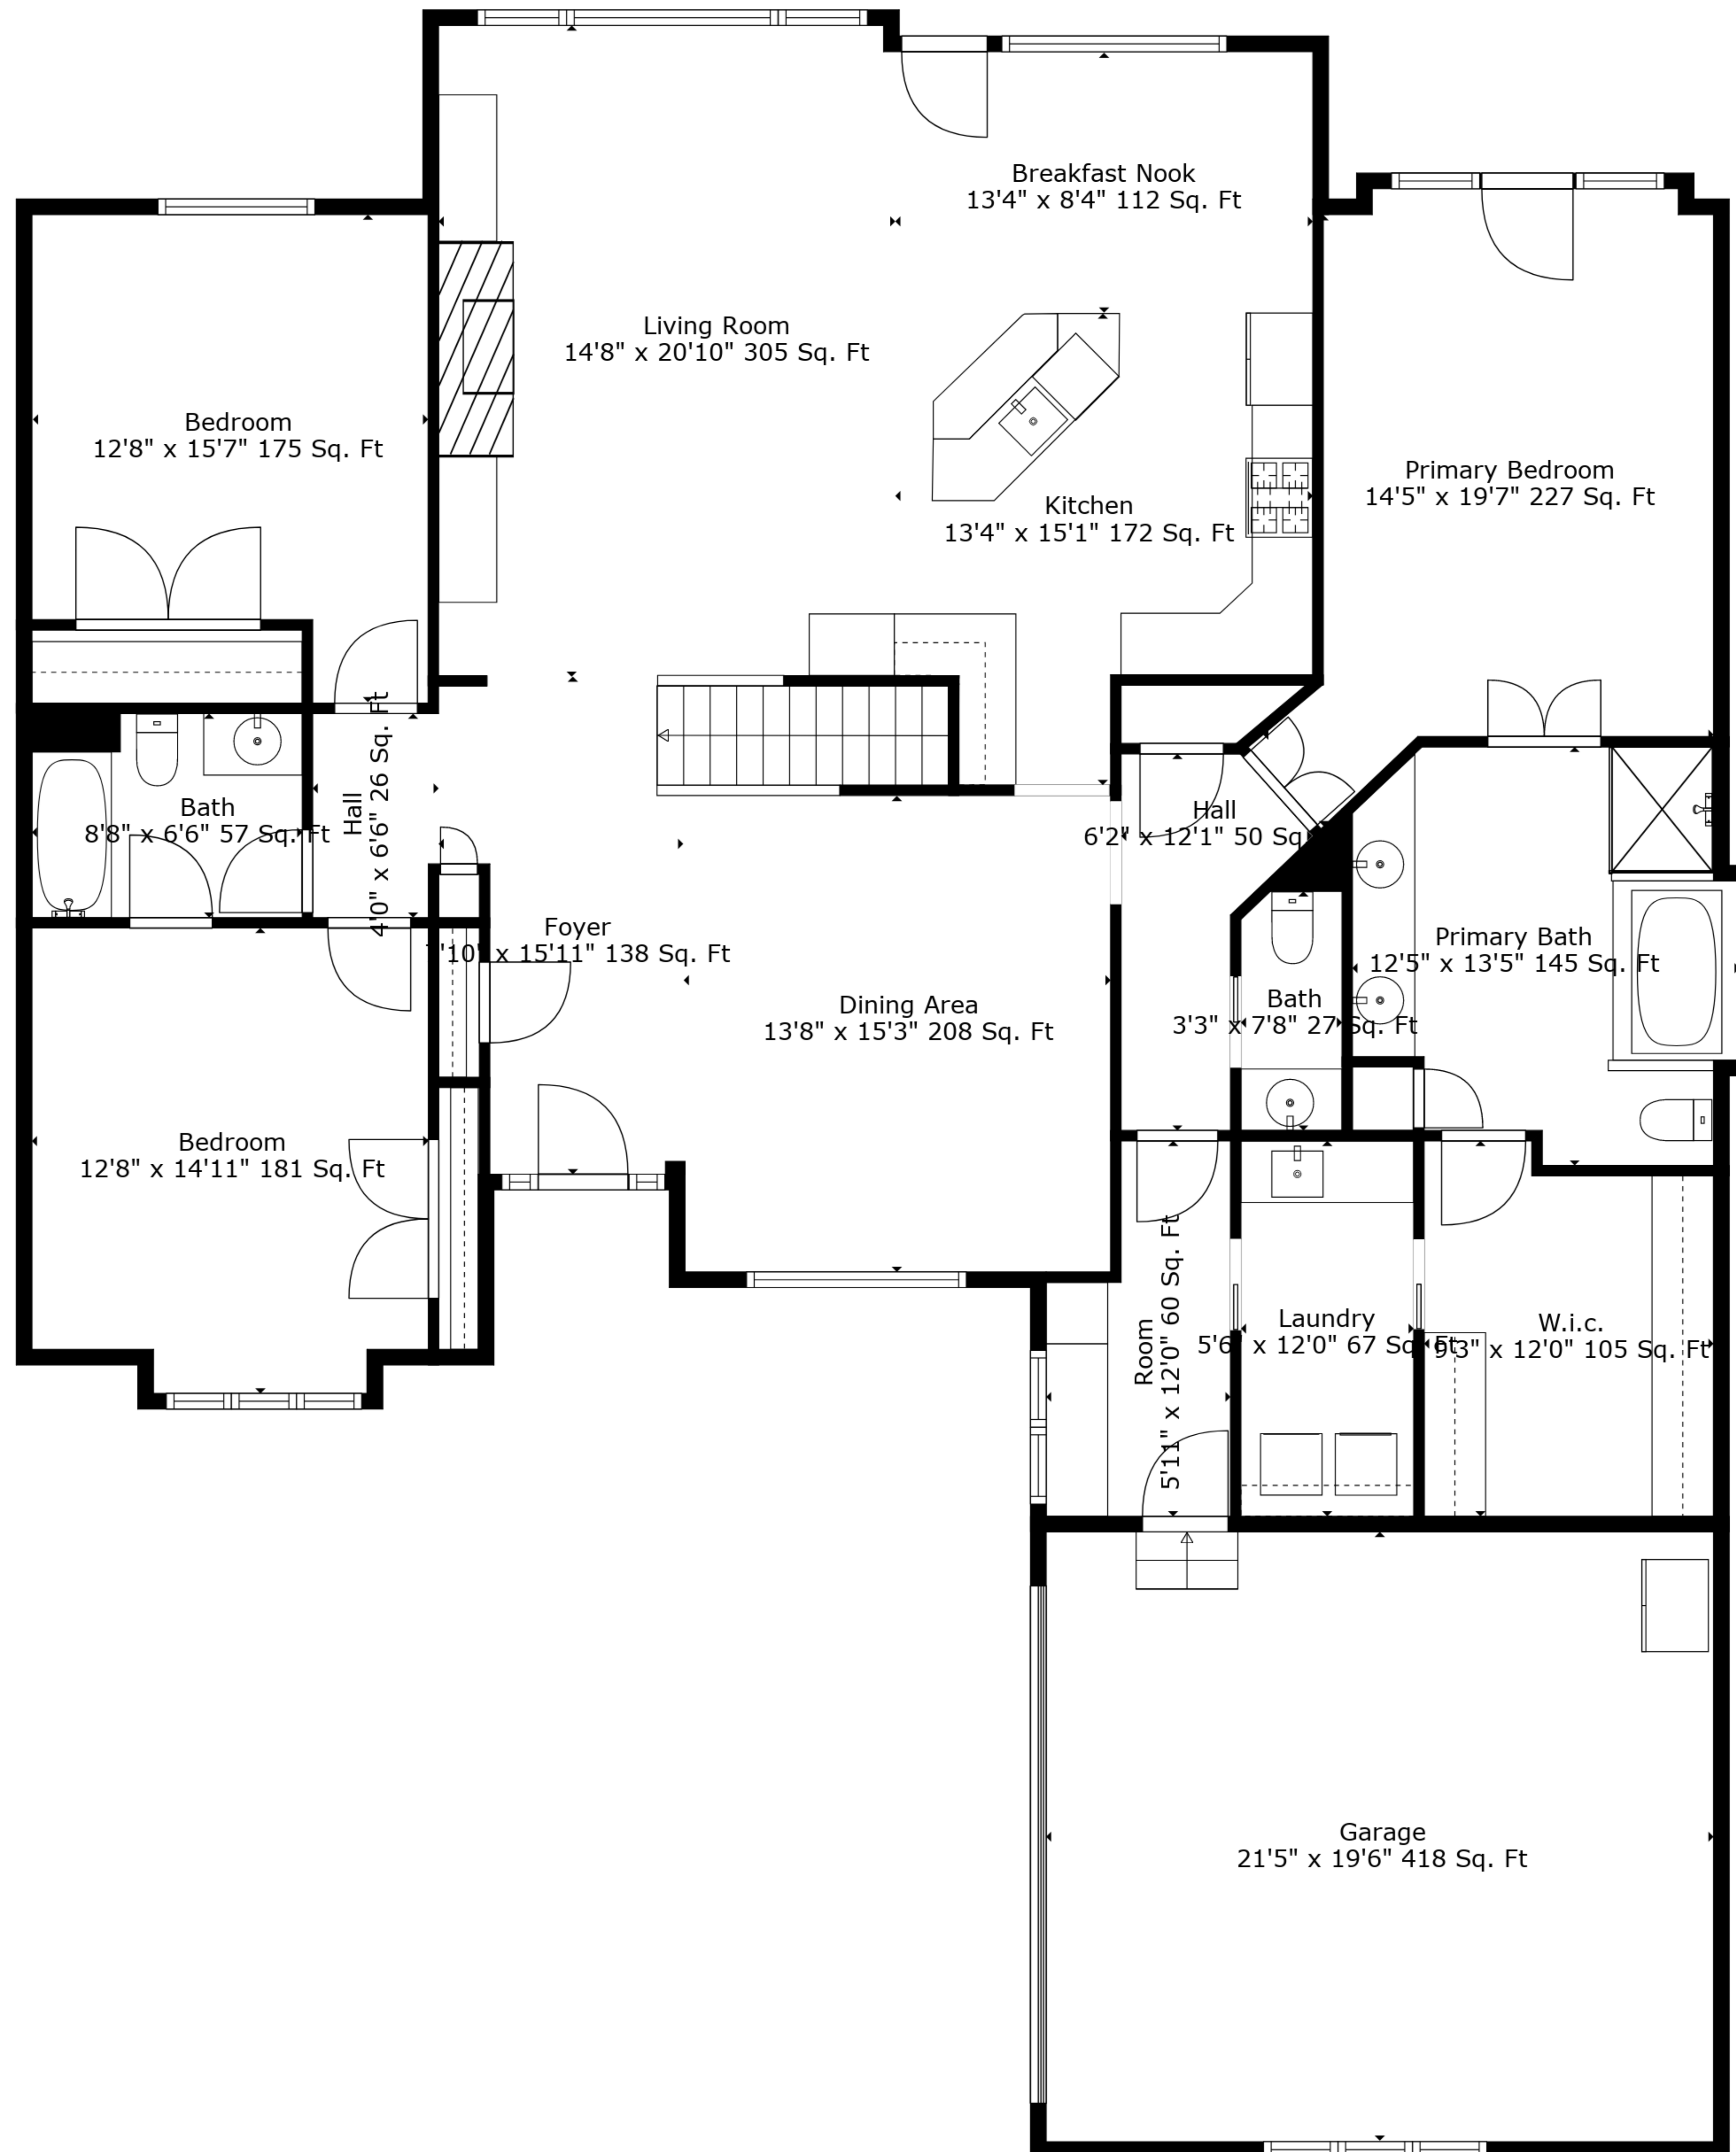

TOTAL: 4258 sq. ft
 BELOW GROUND: 2067 sq. ft, FLOOR 2: 2191 sq. ft
 EXCLUDED AREAS: STORAGE: 53 sq. ft, GARAGE: 418 sq. ft

Measurements Are Deemed Highly Reliable But Not Guaranteed.

TOTAL: 4258 sq. ft

BELOW GROUND: 2067 sq. ft, FLOOR 2: 2191 sq. ft

EXCLUDED AREAS: STORAGE: 53 sq. ft, GARAGE: 418 sq. ft

Measurements Are Deemed Highly Reliable But Not Guaranteed.

Floor 1

Floor 2

TOTAL: 4258 sq. ft
 BELOW GROUND: 2067 sq. ft, FLOOR 2: 2191 sq. ft
 EXCLUDED AREAS: STORAGE: 53 sq. ft, GARAGE: 418 sq. ft