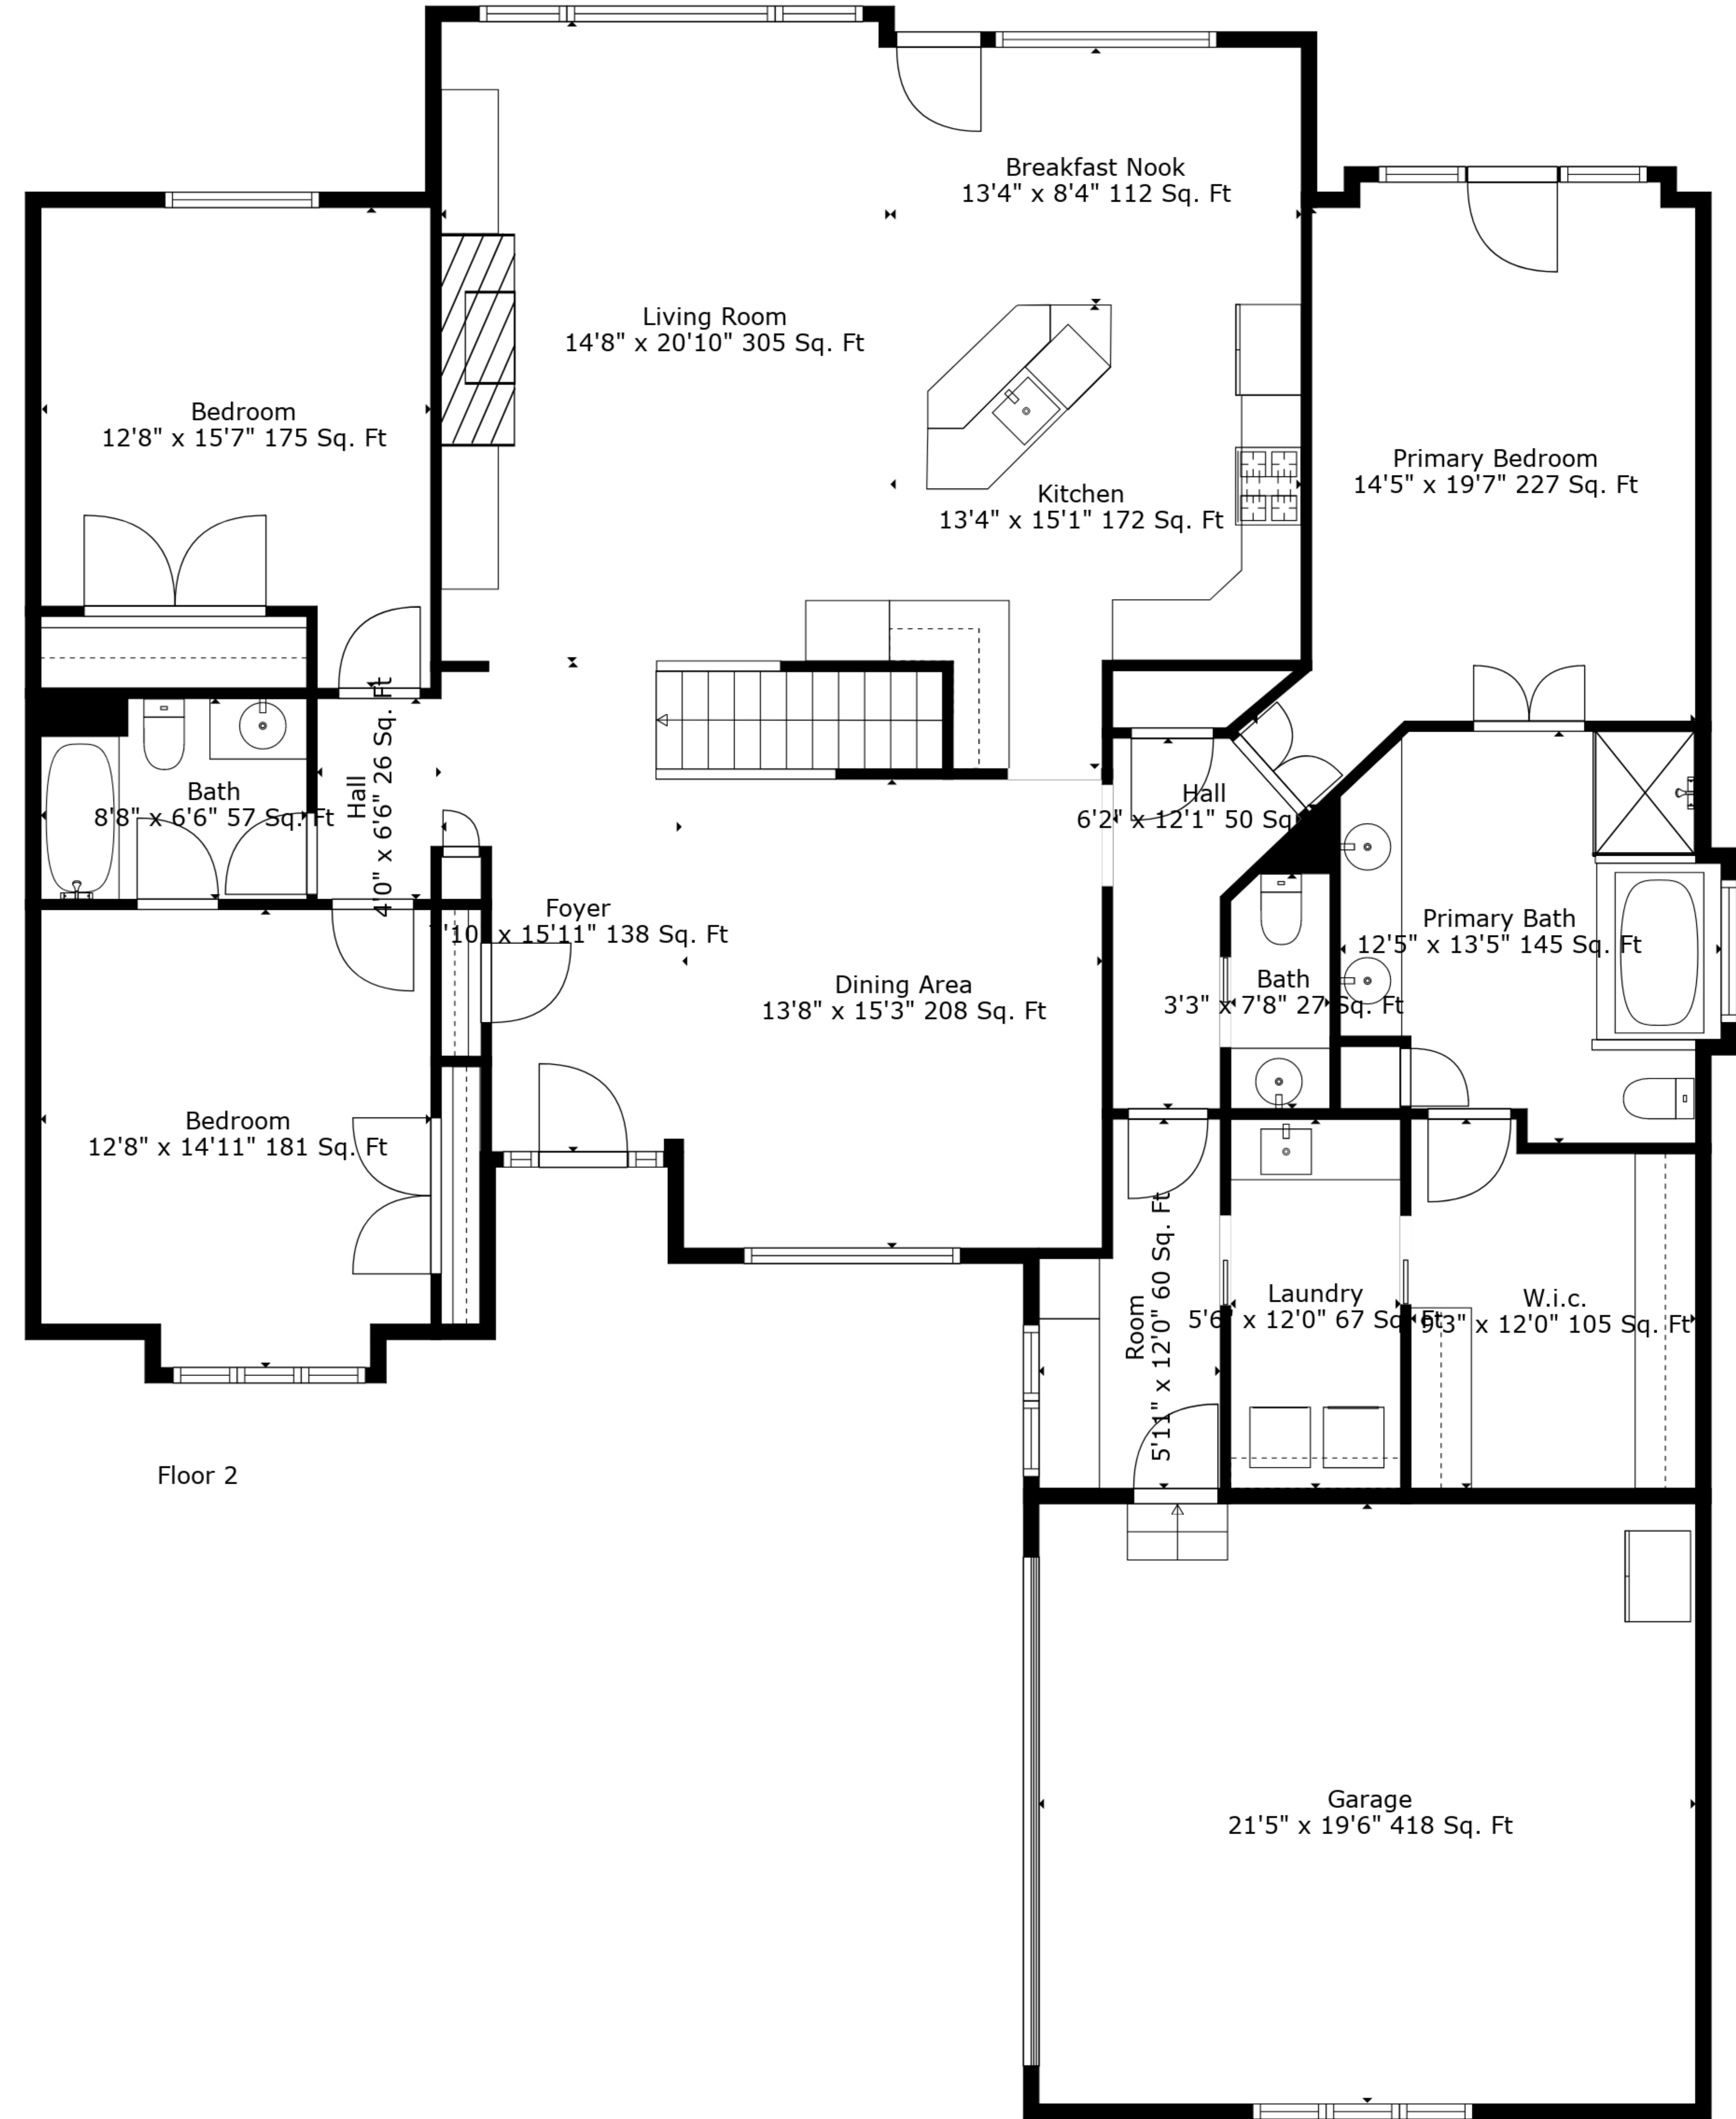

TOTAL: 4258 sq. ft
 BELOW GROUND: 2067 sq. ft, FLOOR 2: 2191 sq. ft
 EXCLUDED AREAS: STORAGE: 53 sq. ft, GARAGE: 418 sq. ft

Measurements Are Deemed Highly Reliable But Not Guaranteed.

TOTAL: 4258 sq. ft

BELOW GROUND: 2067 sq. ft, FLOOR 2: 2191 sq. ft

EXCLUDED AREAS: STORAGE: 53 sq. ft, GARAGE: 418 sq. ft

Measurements Are Deemed Highly Reliable But Not Guaranteed.

Floor 1

Floor 2

TOTAL: 4258 sq. ft
 BELOW GROUND: 2067 sq. ft, FLOOR 2: 2191 sq. ft
 EXCLUDED AREAS: STORAGE: 53 sq. ft, GARAGE: 418 sq. ft