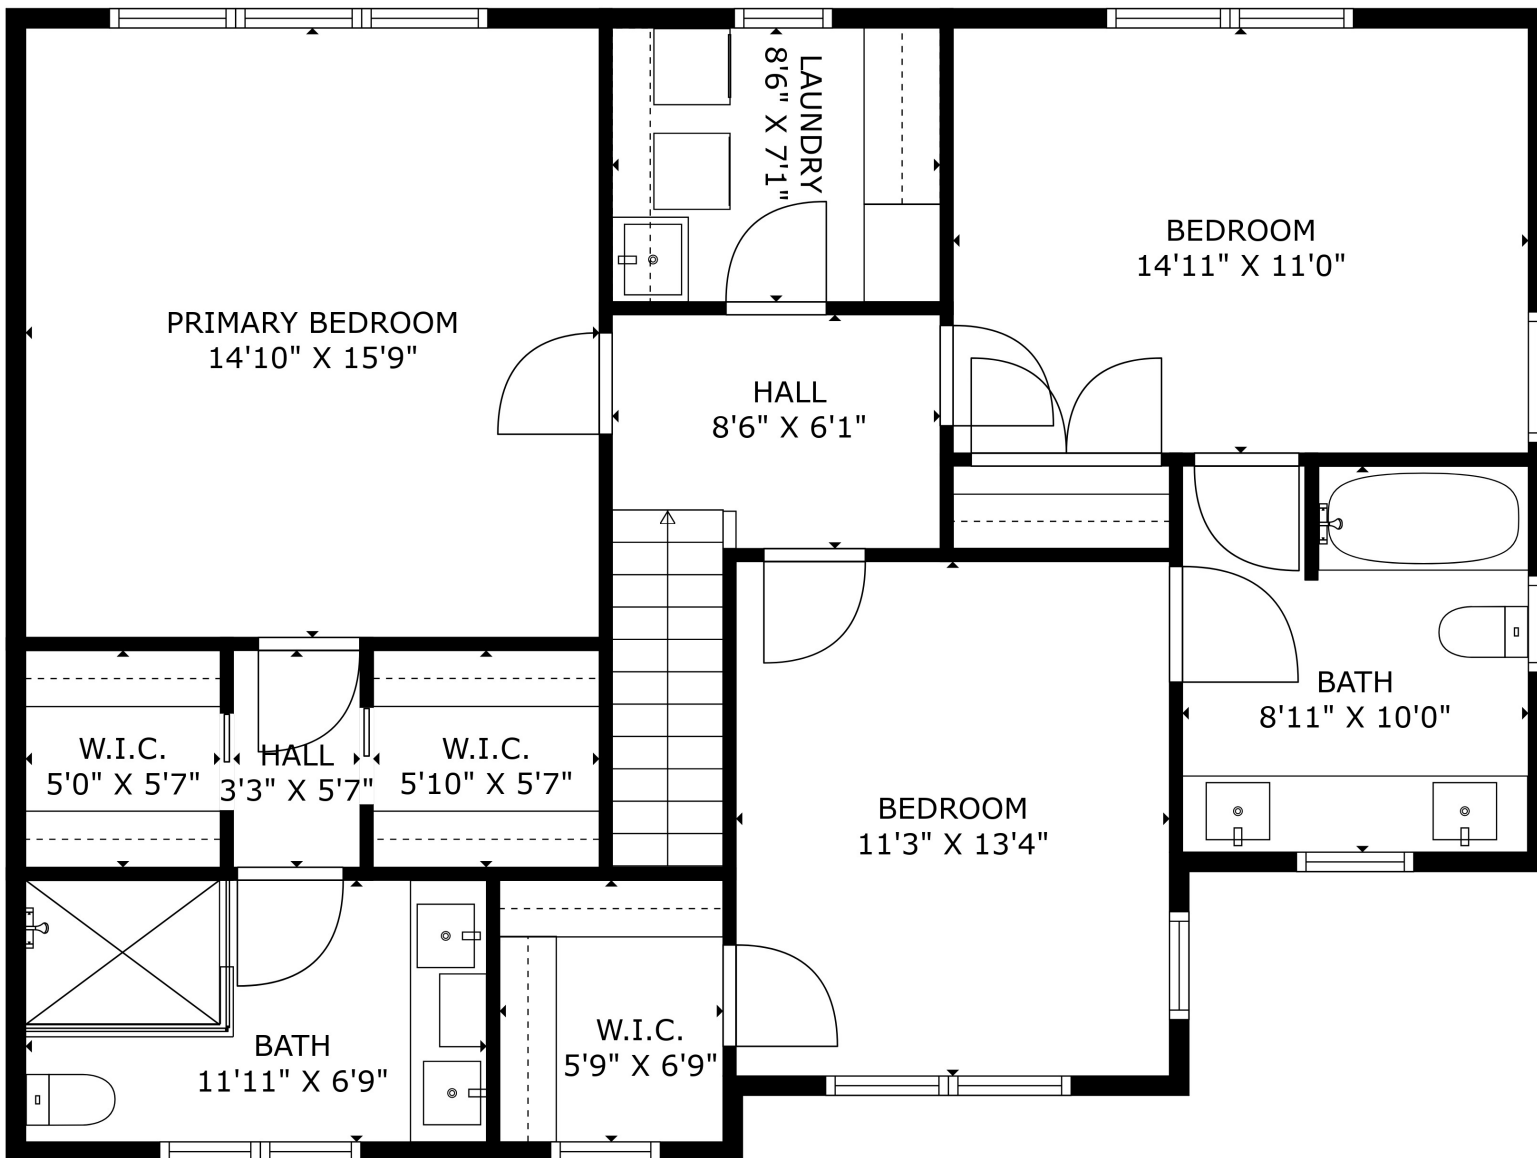

**TOTAL: 3136 sq. ft**

Below Ground: 817 sq. ft, FIRST FLOOR: 1288 sq. ft, SECOND FLOOR: 1031 sq. ft  
 EXCLUDED AREAS: STORAGE: 27 sq. ft, ELECTRICAL ROOM: 89 sq. ft, UNDEFINED: 5 sq. ft,  
 GARAGE: 249 sq. ft, PORCH: 146 sq. ft, DECK: 532 sq. ft,  
 PATIO: 348 sq. ft