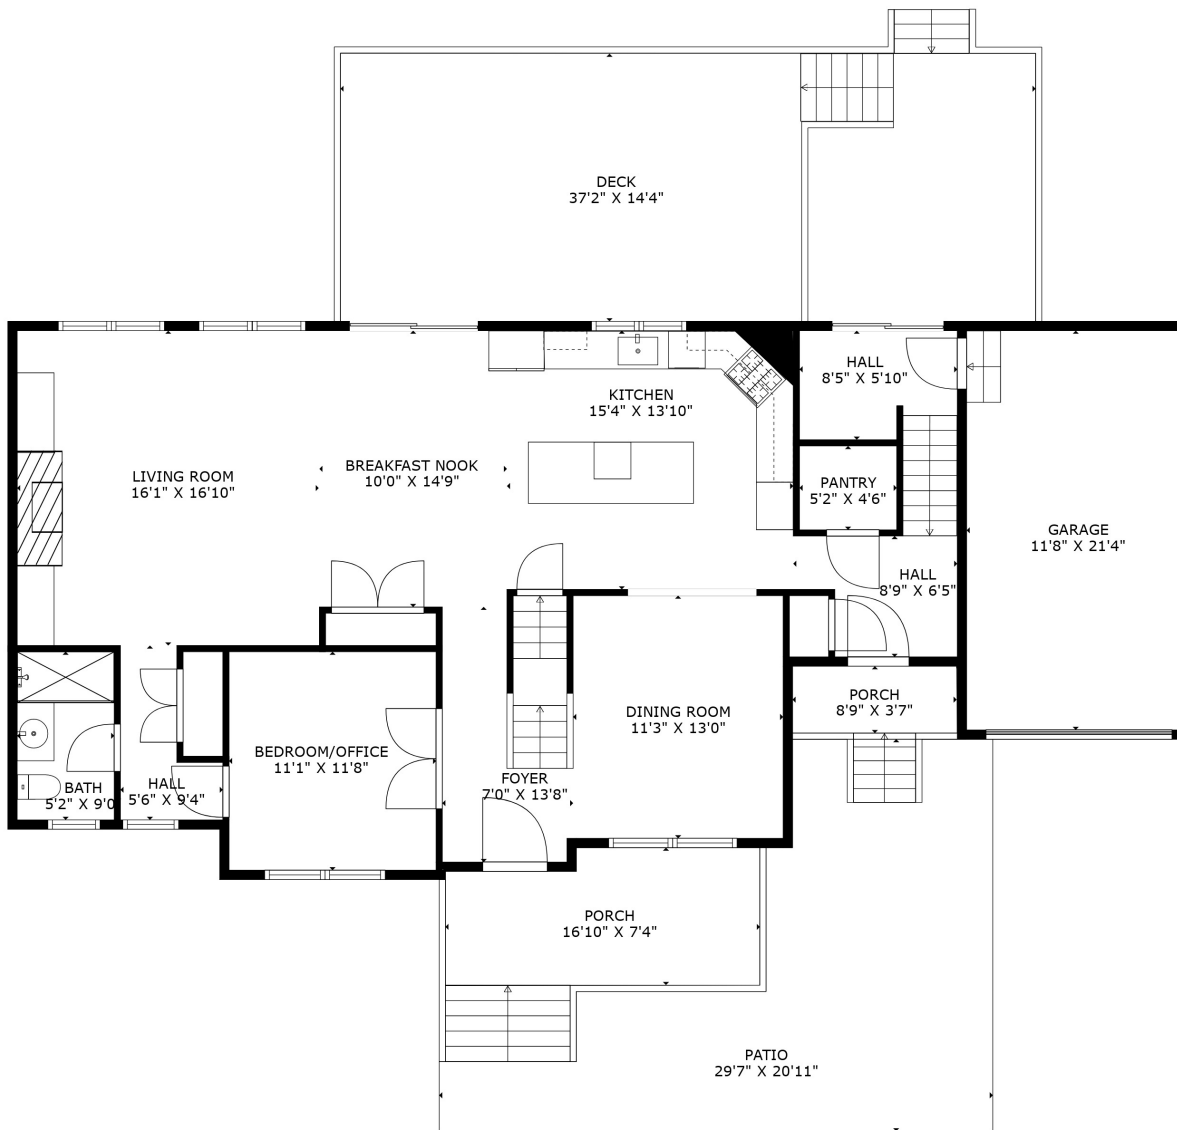

**TOTAL: 3136 sq. ft**

Below Ground: 817 sq. ft, FIRST FLOOR: 1288 sq. ft, SECOND FLOOR: 1031 sq. ft  
 EXCLUDED AREAS: STORAGE: 27 sq. ft, ELECTRICAL ROOM: 89 sq. ft, UNDEFINED: 5 sq. ft,  
 GARAGE: 249 sq. ft, PORCH: 146 sq. ft, DECK: 532 sq. ft,  
 PATIO: 348 sq. ft