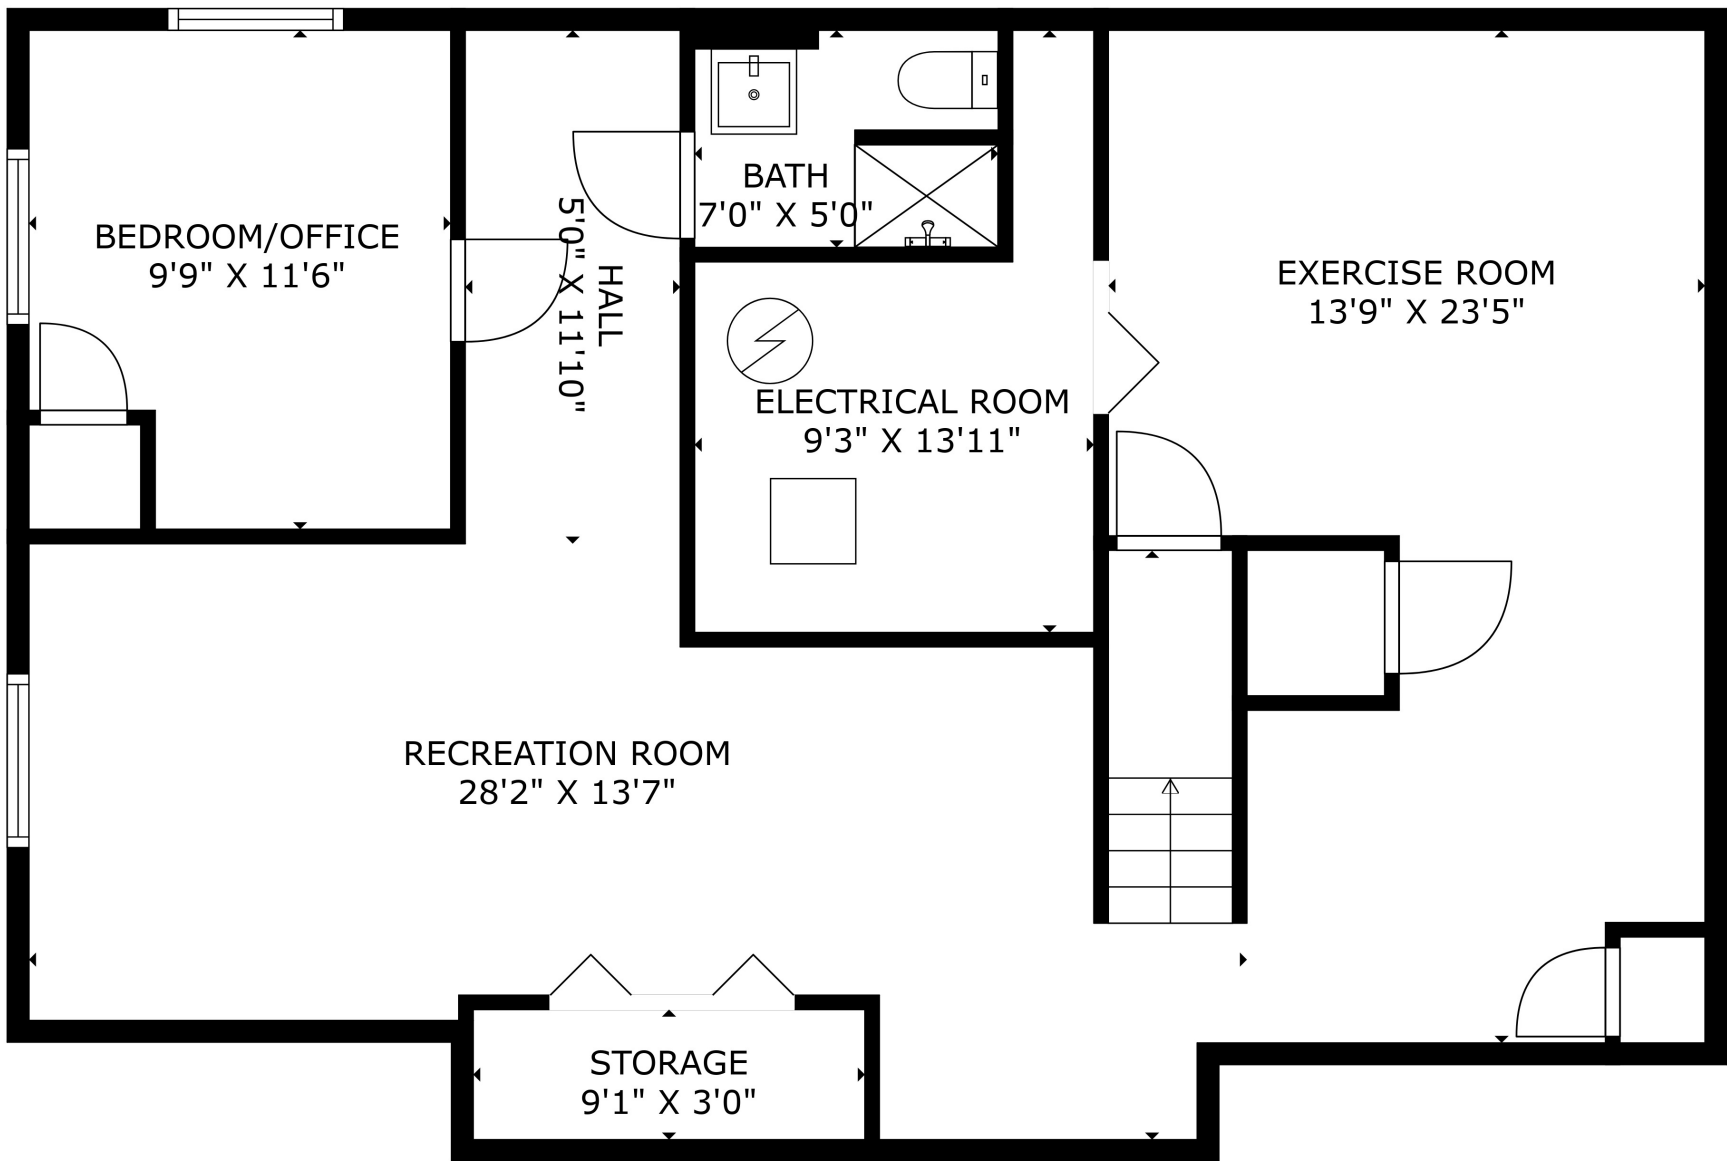

**TOTAL: 3136 sq. ft**

Below Ground: 817 sq. ft, FIRST FLOOR: 1288 sq. ft, SECOND FLOOR: 1031 sq. ft  
 EXCLUDED AREAS: STORAGE: 27 sq. ft, ELECTRICAL ROOM: 89 sq. ft, UNDEFINED: 5 sq. ft,  
 GARAGE: 249 sq. ft, PORCH: 146 sq. ft, DECK: 532 sq. ft,  
 PATIO: 348 sq. ft