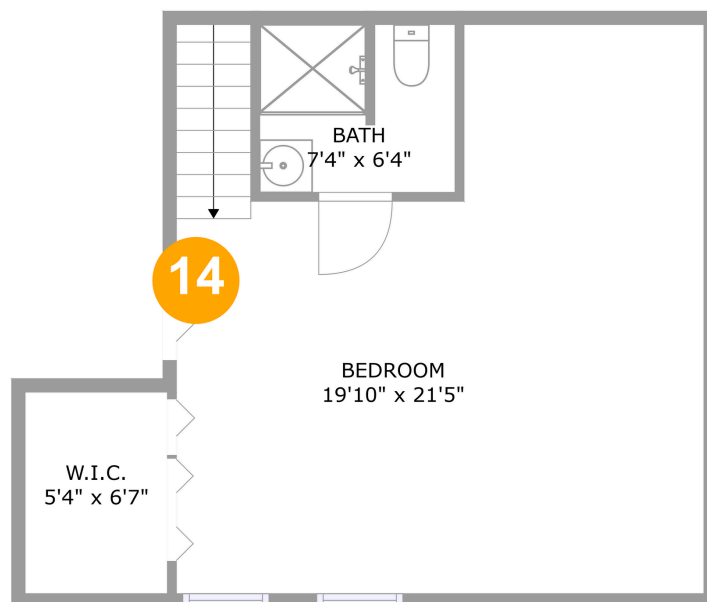

3204 Lakeview Drive, Delray Beach, Palm Beach County, Florida, United States, 33445

Room number	Room name	Room area	Room Dimensions
1	Foyer	81 sq. ft	5'11" x 17'6"
2	Living Room	277 sq. ft	18'11" x 15'8"
3	Primary Bedroom	163 sq. ft	11'10" x 13'10"
4	Bath	70 sq. ft	8'2" x 9'11"
5	Breakfast Nook	96 sq. ft	10'11" x 8'9"
6	Family Room	261 sq. ft	15'0" x 17'5"
7	Screened Porch	279 sq. ft	21'10" x 12'9"
8	Bedroom	146 sq. ft	14'3" x 11'11"
9	Bath	27 sq. ft	5'4" x 5'1"
10	Bath	26 sq. ft	5'2" x 5'1"
11	Bedroom	162 sq. ft	13'10" x 11'9"
12	Wc	26 sq. ft	5'4" x 4'11"
13	Laundry	57 sq. ft	5'4" x 10'7"

3204 Lakeview Drive, Delray Beach, Palm Beach County, Florida, United States, 33445

Room number	Room name	Room area	Room Dimensions
14	Bedroom	211 sq. ft	19'10" x 21'5"

FOYER (1)
Floor 1 / 81 sq. ft

3204 Lakeview Drive, Delray Beach, Palm Beach County, Florida, United States, 33445

LIVING ROOM (2)
Floor 1 / 277 sq. ft

LIVING ROOM (2)
Floor 1 / 277 sq. ft

3204 Lakeview Drive, Delray Beach, Palm Beach County, Florida, United States, 33445

PRIMARY BEDROOM (3)

Floor 1 / 163 sq. ft

PRIMARY BEDROOM (3)

BATH (10)
Floor 1 / 26 sq. ft

BEDROOM (11)
Floor 1 / 162 sq. ft

3204 Lakeview Drive, Delray Beach, Palm Beach County, Florida, United States, 33445

BEDROOM (11)
Floor 1 / 162 sq. ft

WC (12)
Floor 1 / 26 sq. ft