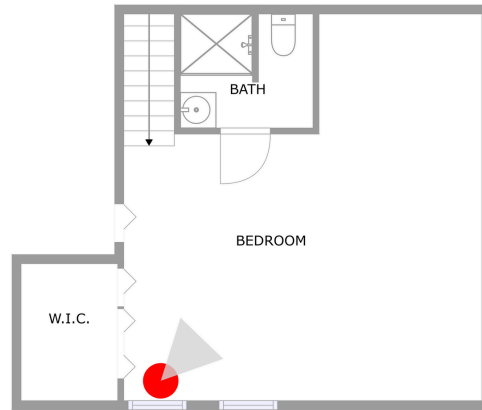

BEDROOM (14)
Floor 2 / 211 sq. ft