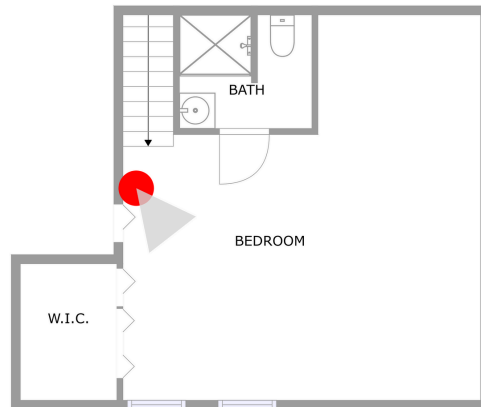

3204 Lakeview Drive, Delray Beach, Palm Beach County, Florida, United States, 33445

Room number	Room name	Room area	Room Dimensions
1	Foyer	81 sq. ft	5'11" x 17'6"
2	Living Room	277 sq. ft	18'11" x 15'8"
3	Primary Bedroom	163 sq. ft	11'10" x 13'10"
4	Bath	70 sq. ft	8'2" x 9'11"
5	Breakfast Nook	96 sq. ft	10'11" x 8'9"
6	Family Room	261 sq. ft	15'0" x 17'5"
7	Screened Porch	279 sq. ft	21'10" x 12'9"
8	Bedroom	146 sq. ft	14'3" x 11'11"
9	Bath	27 sq. ft	5'4" x 5'1"
10	Bath	26 sq. ft	5'2" x 5'1"
11	Bedroom	162 sq. ft	13'10" x 11'9"
12	Wc	26 sq. ft	5'4" x 4'11"
13	Laundry	57 sq. ft	5'4" x 10'7"

Floor 1 / 279 sq. ft

3204 Lakeview Drive, Delray Beach, Palm Beach County, Florida, United States, 33445

BEDROOM (8)
Floor 1 / 146 sq. ft

BATH (9)
Floor 1 / 27 sq. ft

3204 Lakeview Drive, Delray Beach, Palm Beach County, Florida, United States, 33445

BATH (10)
Floor 1 / 26 sq. ft

BEDROOM (11)
Floor 1 / 162 sq. ft

3204 Lakeview Drive, Delray Beach, Palm Beach County, Florida, United States, 33445

BEDROOM (11)
Floor 1 / 162 sq. ft

WC (12)
Floor 1 / 26 sq. ft

3204 Lakeview Drive, Delray Beach, Palm Beach County, Florida, United States, 33445

LAUNDRY (13)
Floor 1 / 57 sq. ft

BEDROOM (14)
Floor 2 / 211 sq. ft

3204 Lakeview Drive, Delray Beach, Palm Beach County, Florida, United States, 33445