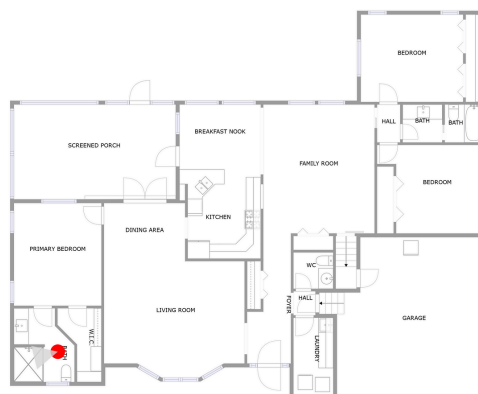

3204 Lakeview Drive, Delray Beach, Palm Beach County, Florida, United States, 33445

Room number	Room name	Room area	Room Dimensions
14	Bedroom	211 sq. ft	19'10" x 21'5"

FOYER (1)
Floor 1 / 81 sq. ft

3204 Lakeview Drive, Delray Beach, Palm Beach County, Florida, United States, 33445

LIVING ROOM (2)
Floor 1 / 277 sq. ft

LIVING ROOM (2)
Floor 1 / 277 sq. ft

3204 Lakeview Drive, Delray Beach, Palm Beach County, Florida, United States, 33445

PRIMARY BEDROOM (3)

Floor 1 / 163 sq. ft

PRIMARY BEDROOM (3)

Floor 1 / 163 sq. ft

3204 Lakeview Drive, Delray Beach, Palm Beach County, Florida, United States, 33445

BATH (4)
Floor 1 / 70 sq. ft

BATH (4)
Floor 1 / 70 sq. ft

3204 Lakeview Drive, Delray Beach, Palm Beach County, Florida, United States, 33445

BREAKFAST NOOK (5)

Floor 1 / 96 sq. ft

FAMILY ROOM (6)

Floor 1 / 261 sq. ft

3204 Lakeview Drive, Delray Beach, Palm Beach County, Florida, United States, 33445

SCREENED PORCH (7)

Floor 1 / 279 sq. ft

SCREENED PORCH (7)