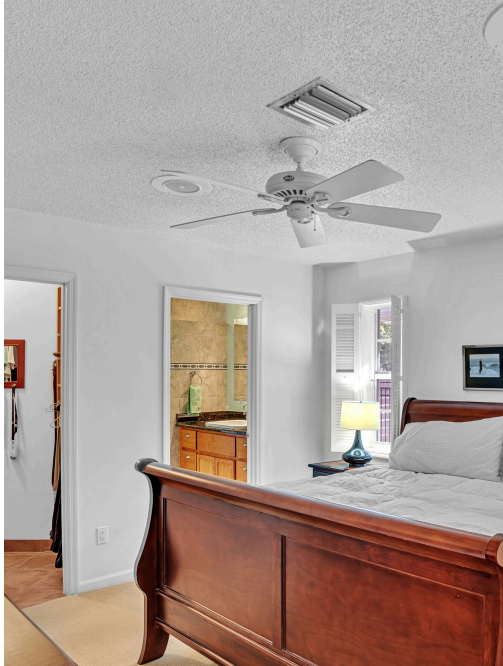

3204 Lakeview Drive, Delray Beach, Palm Beach County, Florida, United States, 33445