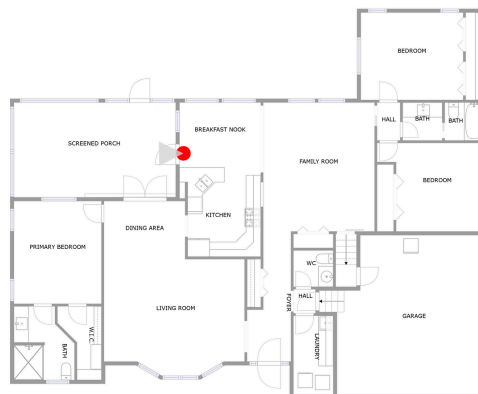

3204 Lakeview Drive, Delray Beach, Palm Beach County, Florida, United States, 33445

Room number	Room name	Room area	Room Dimensions
1	Foyer	81 sq. ft	5'11" x 17'6"
2	Living Room	277 sq. ft	18'11" x 15'8"
3	Primary Bedroom	163 sq. ft	11'10" x 13'10"
4	Bath	70 sq. ft	8'2" x 9'11"
5	Breakfast Nook	96 sq. ft	10'11" x 8'9"
6	Family Room	261 sq. ft	15'0" x 17'5"
7	Screened Porch	279 sq. ft	21'10" x 12'9"
8	Bedroom	146 sq. ft	14'3" x 11'11"
9	Bath	27 sq. ft	5'4" x 5'1"
10	Bath	26 sq. ft	5'2" x 5'1"
11	Bedroom	162 sq. ft	13'10" x 11'9"
12	Wc	26 sq. ft	5'4" x 4'11"
13	Laundry	57 sq. ft	5'4" x 10'7"

3204 Lakeview Drive, Delray Beach, Palm Beach County, Florida, United States, 33445

Room number	Room name	Room area	Room Dimensions
14	Bedroom	211 sq. ft	19'10" x 21'5"

FOYER (1)
Floor 1 / 81 sq. ft

3204 Lakeview Drive, Delray Beach, Palm Beach County, Florida, United States, 33445

BREAKFAST NOOK (5)

Floor 1 / 96 sq. ft

FAMILY ROOM (6)

Floor 1 / 261 sq. ft

3204 Lakeview Drive, Delray Beach, Palm Beach County, Florida, United States, 33445

SCREENED PORCH (7)

Floor 1 / 279 sq. ft

SCREENED PORCH (7)

Floor 1 / 279 sq. ft

3204 Lakeview Drive, Delray Beach, Palm Beach County, Florida, United States, 33445

BEDROOM (8)
Floor 1 / 146 sq. ft

BATH (9)
Floor 1 / 27 sq. ft

3204 Lakeview Drive, Delray Beach, Palm Beach County, Florida, United States, 33445