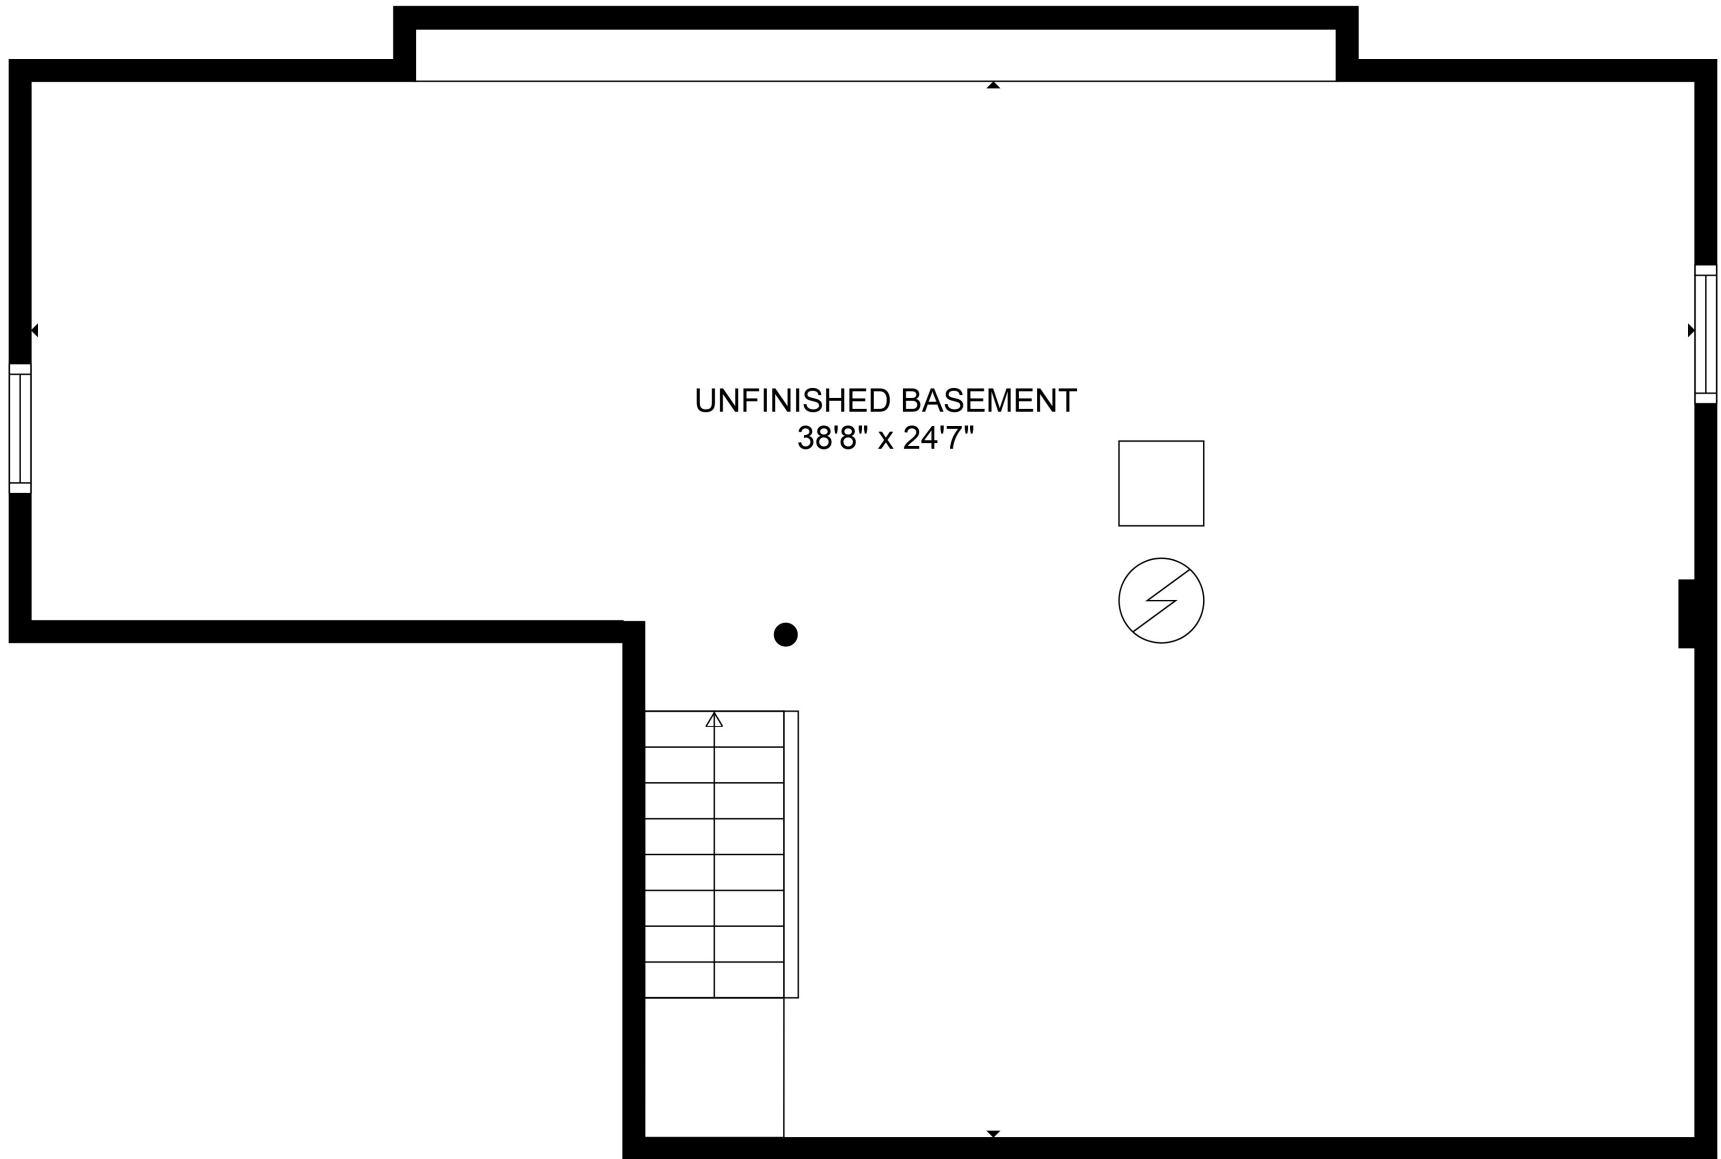

FLOOR 2

FLOOR 3

FLOOR 1

Total scanned area: 3802 sq. ft

MEASUREMENTS ARE CALCULATED BY CUBICASA TECHNOLOGY. DEEMED HIGHLY RELIABLE BUT NOT GUARANTEED.

Total scanned area: 3802 sq. ft

MEASUREMENTS ARE CALCULATED BY CUBICASA TECHNOLOGY. DEEMED HIGHLY RELIABLE BUT NOT GUARANTEED.

Total scanned area: 3802 sq. ft

MEASUREMENTS ARE CALCULATED BY CUBICASA TECHNOLOGY. DEEMED HIGHLY RELIABLE BUT NOT GUARANTEED.

Total scanned area: 3802 sq. ft

MEASUREMENTS ARE CALCULATED BY CUBICASA TECHNOLOGY. DEEMED HIGHLY RELIABLE BUT NOT GUARANTEED.