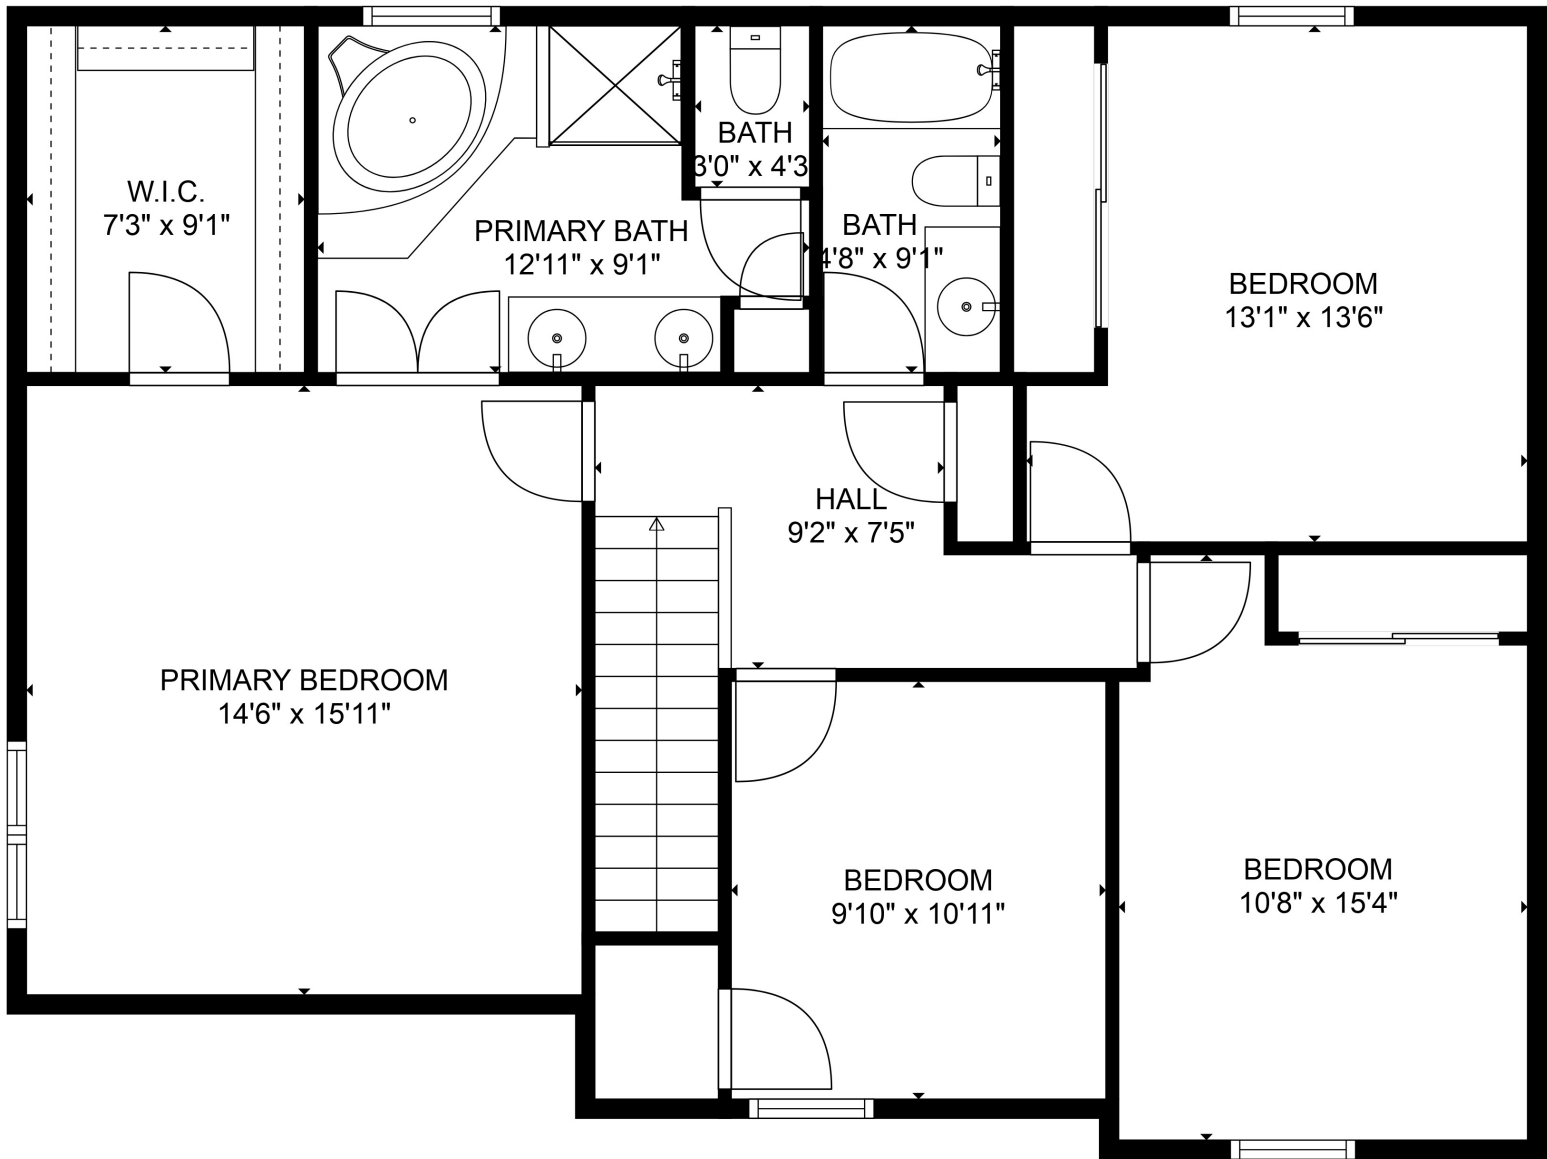

FLOOR 2

FLOOR 3

FLOOR 1

Total scanned area: 3802 sq. ft

MEASUREMENTS ARE CALCULATED BY CUBICASA TECHNOLOGY. DEEMED HIGHLY RELIABLE BUT NOT GUARANTEED.

Total scanned area: 3802 sq. ft

MEASUREMENTS ARE CALCULATED BY CUBICASA TECHNOLOGY. DEEMED HIGHLY RELIABLE BUT NOT GUARANTEED.

Total scanned area: 3802 sq. ft

MEASUREMENTS ARE CALCULATED BY CUBICASA TECHNOLOGY. DEEMED HIGHLY RELIABLE BUT NOT GUARANTEED.

Total scanned area: 3802 sq. ft

MEASUREMENTS ARE CALCULATED BY CUBICASA TECHNOLOGY. DEEMED HIGHLY RELIABLE BUT NOT GUARANTEED.