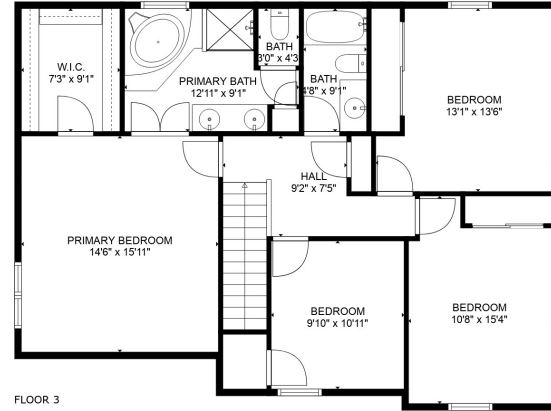

FLOOR 2

FLOOR 3

FLOOR 1

Total scanned area: 3802 sq. ft

MEASUREMENTS ARE CALCULATED BY CUBICASA TECHNOLOGY. DEEMED HIGHLY RELIABLE BUT NOT GUARANTEED.

Total scanned area: 3802 sq. ft

MEASUREMENTS ARE CALCULATED BY CUBICASA TECHNOLOGY. DEEMED HIGHLY RELIABLE BUT NOT GUARANTEED.

Total scanned area: 3802 sq. ft

MEASUREMENTS ARE CALCULATED BY CUBICASA TECHNOLOGY. DEEMED HIGHLY RELIABLE BUT NOT GUARANTEED.

Total scanned area: 3802 sq. ft

MEASUREMENTS ARE CALCULATED BY CUBICASA TECHNOLOGY. DEEMED HIGHLY RELIABLE BUT NOT GUARANTEED.