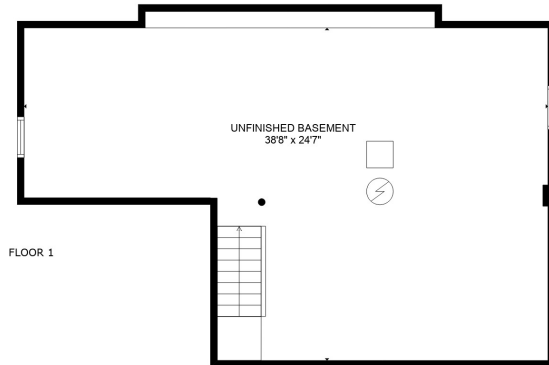

FLOOR 2

FLOOR 3

FLOOR 1

Total scanned area: 3802 sq. ft

MEASUREMENTS ARE CALCULATED BY CUBICASA TECHNOLOGY. DEEMED HIGHLY RELIABLE BUT NOT GUARANTEED.

Total scanned area: 3802 sq. ft

MEASUREMENTS ARE CALCULATED BY CUBICASA TECHNOLOGY. DEEMED HIGHLY RELIABLE BUT NOT GUARANTEED.

Total scanned area: 3802 sq. ft

MEASUREMENTS ARE CALCULATED BY CUBICASA TECHNOLOGY. DEEMED HIGHLY RELIABLE BUT NOT GUARANTEED.

Total scanned area: 3802 sq. ft

MEASUREMENTS ARE CALCULATED BY CUBICASA TECHNOLOGY. DEEMED HIGHLY RELIABLE BUT NOT GUARANTEED.