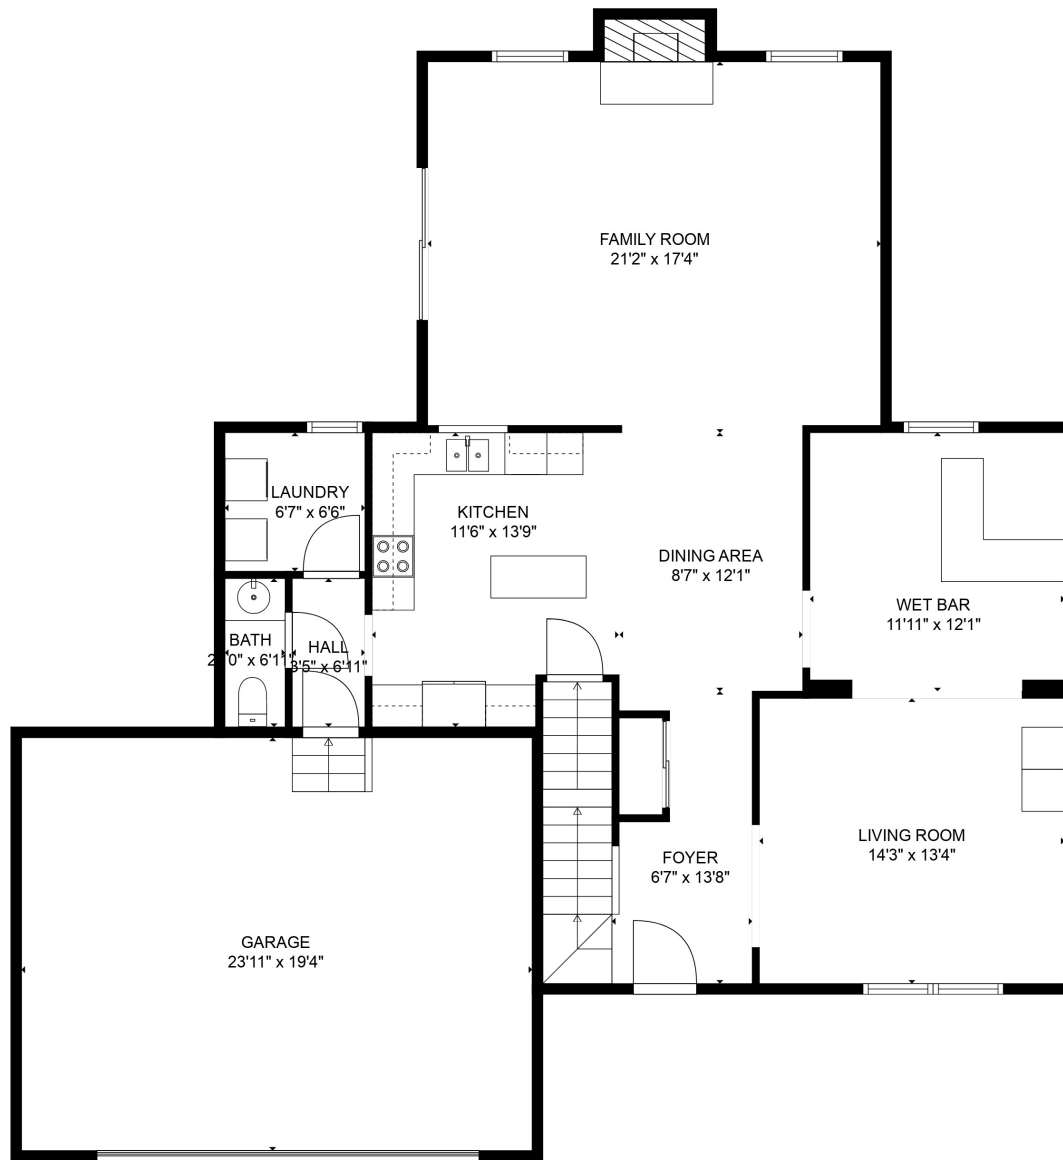

FLOOR 2

FLOOR 3

FLOOR 1

Total scanned area: 3802 sq. ft

MEASUREMENTS ARE CALCULATED BY CUBICASA TECHNOLOGY. DEEMED HIGHLY RELIABLE BUT NOT GUARANTEED.

Total scanned area: 3802 sq. ft

MEASUREMENTS ARE CALCULATED BY CUBICASA TECHNOLOGY. DEEMED HIGHLY RELIABLE BUT NOT GUARANTEED.

Total scanned area: 3802 sq. ft

MEASUREMENTS ARE CALCULATED BY CUBICASA TECHNOLOGY. DEEMED HIGHLY RELIABLE BUT NOT GUARANTEED.

Total scanned area: 3802 sq. ft

MEASUREMENTS ARE CALCULATED BY CUBICASA TECHNOLOGY. DEEMED HIGHLY RELIABLE BUT NOT GUARANTEED.