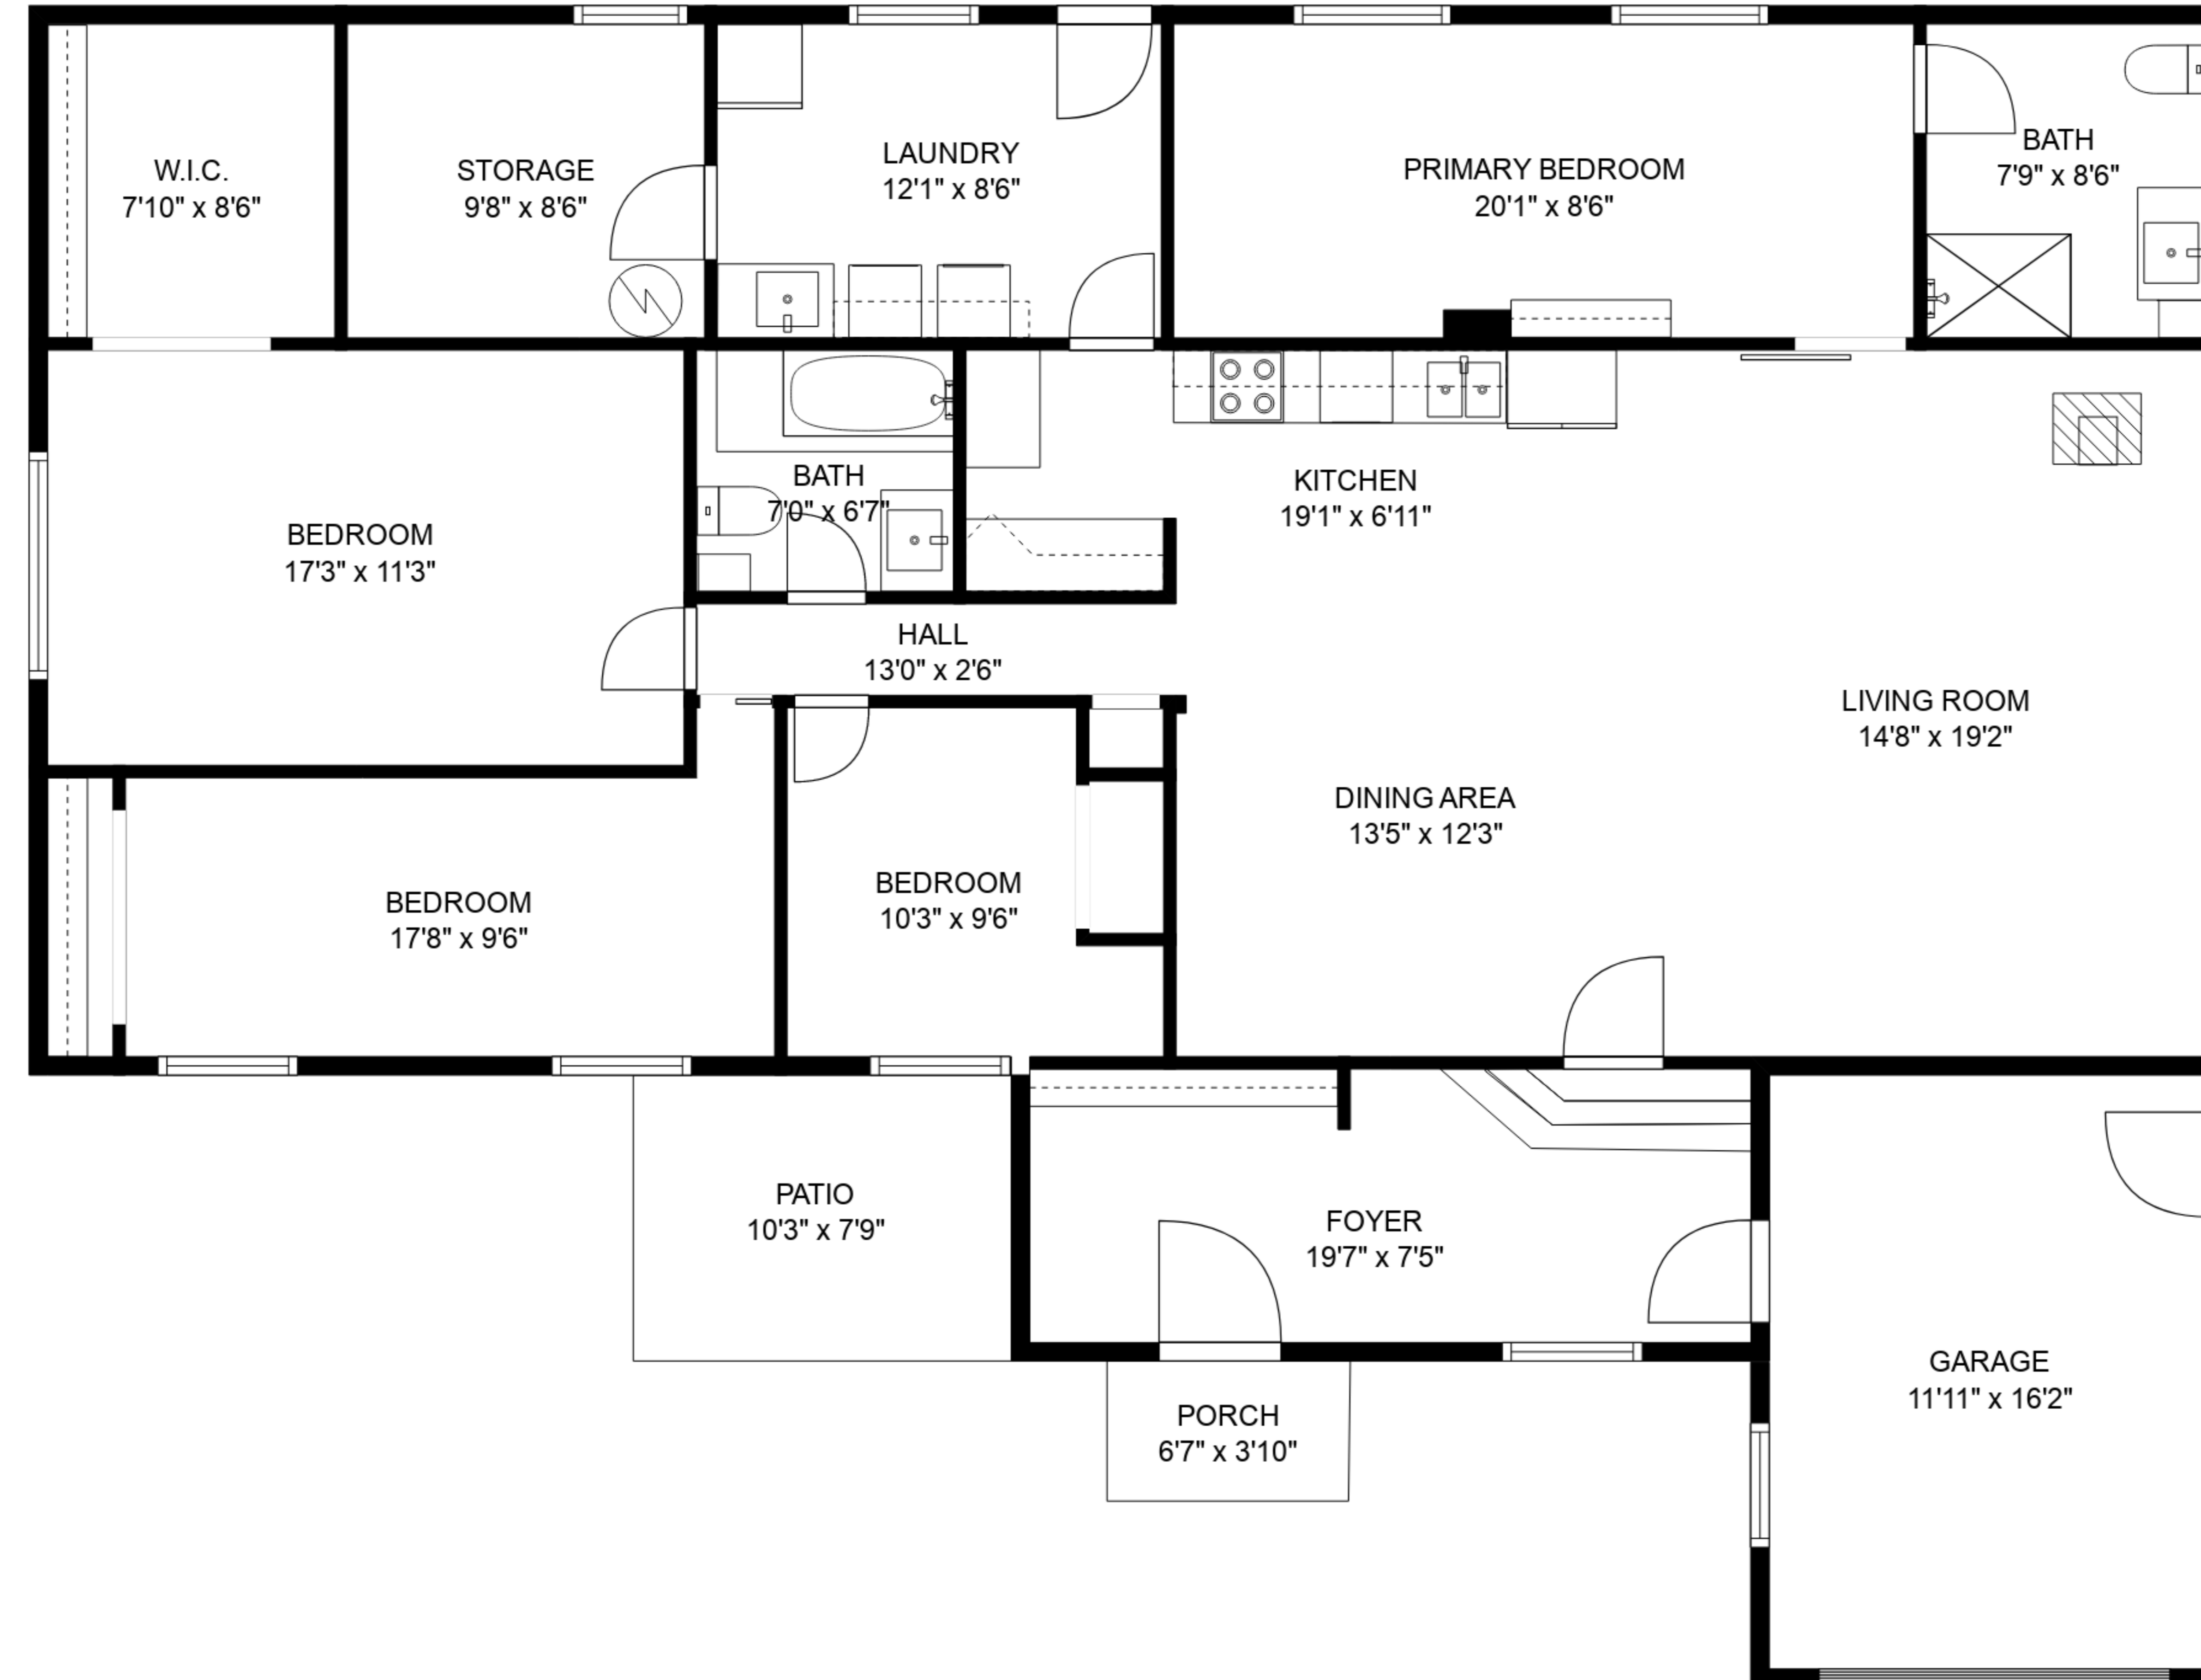

Estimated areas
TOTAL: 1911 sq. ft

Sizes and dimensions may have a slight variation from actual sizes. E&O Insured.

Estimated areas

GLA FLOOR 1: 1347 sq. ft, excluded 1527 sq. ft
 Total GLA 1347 sq. ft, total scanned area 2874 sq. ft

Sizes and dimensions may have a slight variation from actual sizes. E&O Insured.