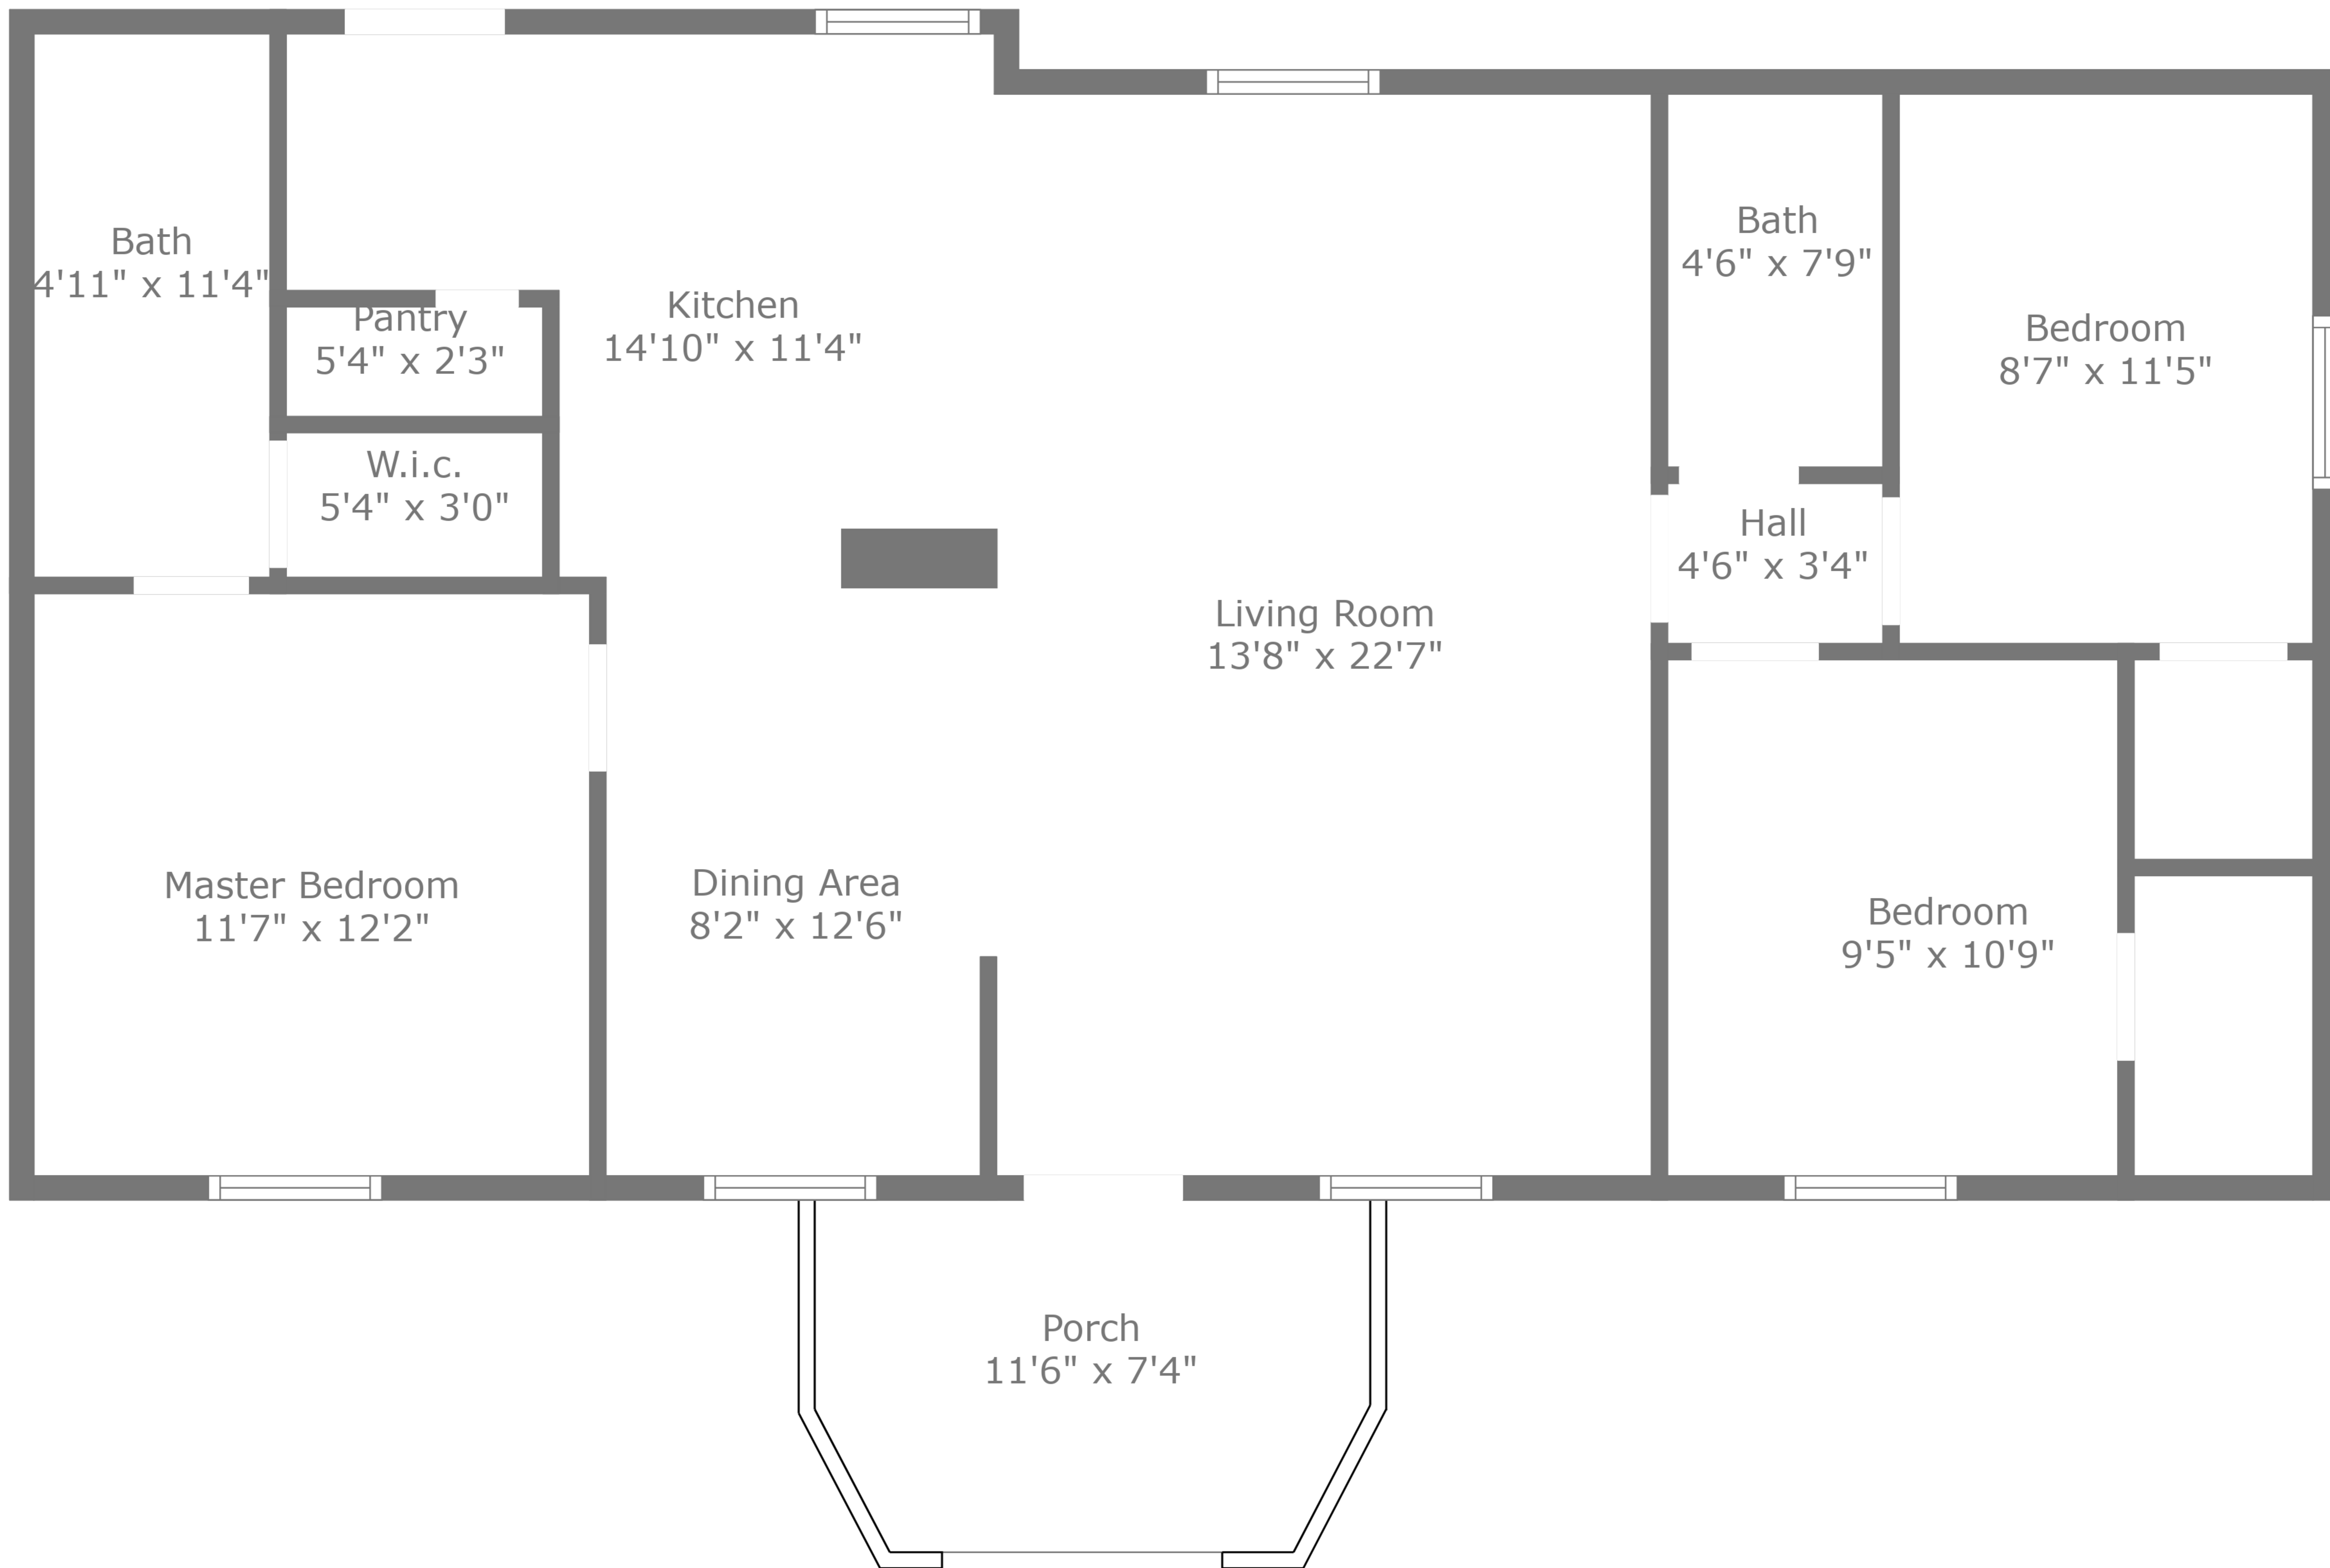

**TOTAL: 1097 sq. ft**  
 FLOOR 1: 1097 sq. ft  
 EXCLUDED AREAS: PORCH: 80 sq. ft

**TOTAL: 1097 sq. ft**  
 FLOOR 1: 1097 sq. ft  
 EXCLUDED AREAS: PORCH: 80 sq. ft