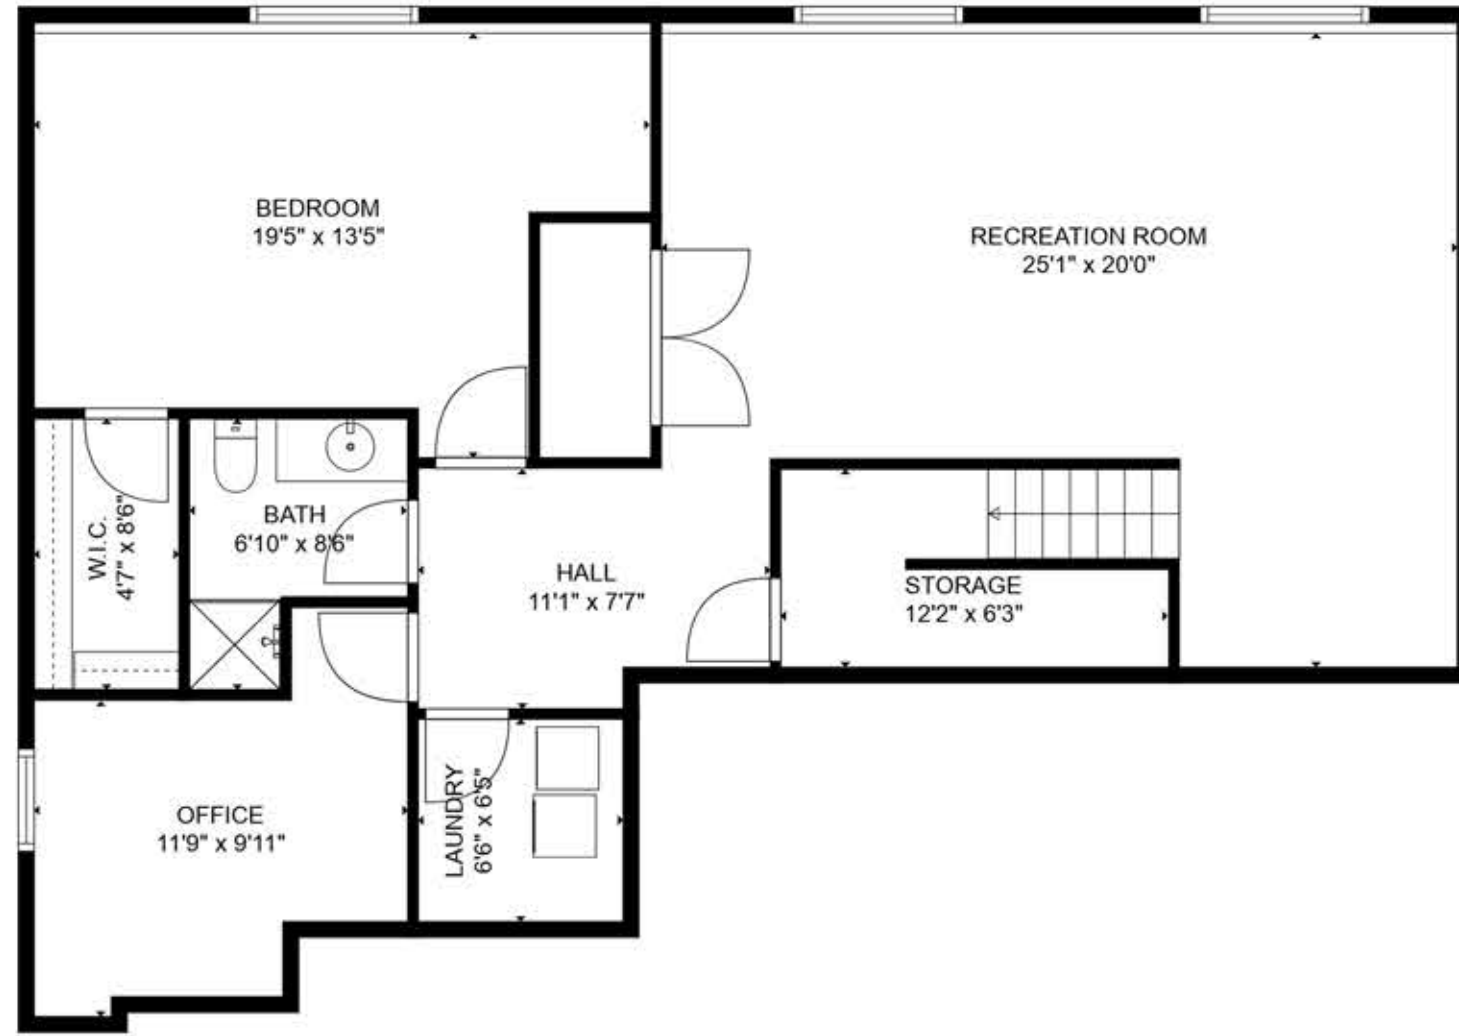

1575 Fox Field Dr
Missoula, MT 59802

ENGEL & VÖLKERS

FLOOR 1

FLOOR 2

4

3

2500

BEDROOMS BATHROOMS TOTAL SQ.FT.

Measurements are approximate and may not be to scale.
The floor plan illustration is not suitable for construction/architectural purposes.
This communication is not intended to cause or induce breach of an existing agency agreement.