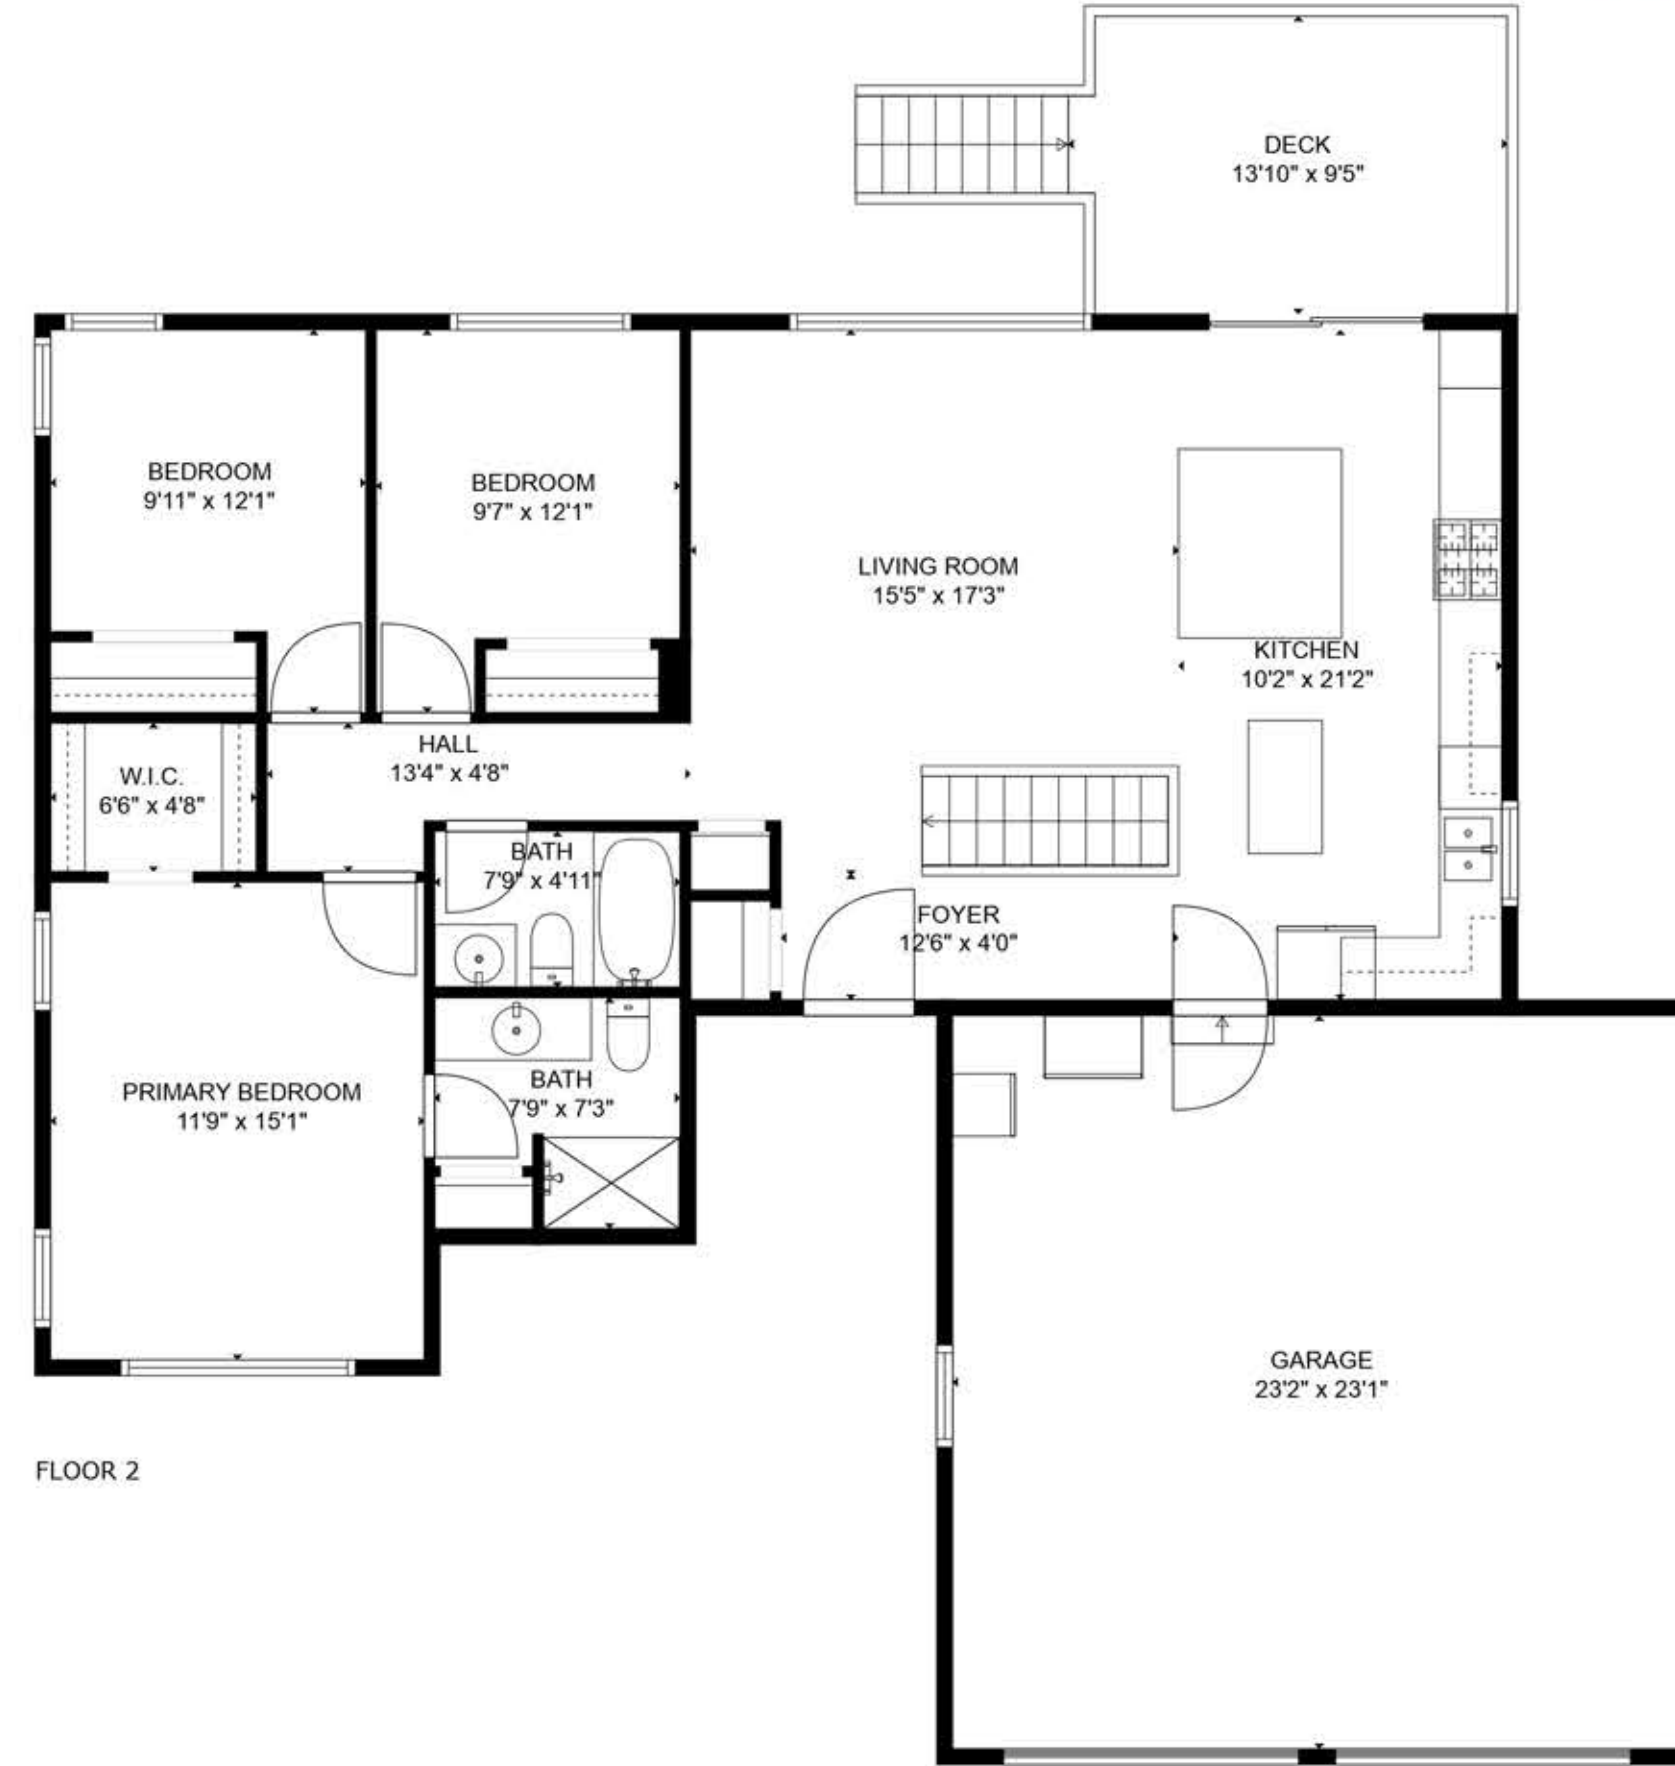

1575 Fox Field Dr
Missoula, MT 59802

ENGEL & VÖLKERS

FLOOR 1

FLOOR 2

4

3

2500

BEDROOMS BATHROOMS TOTAL SQ.FT.

Measurements are approximate and may not be to scale.
The floor plan illustration is not suitable for construction/architectural purposes.
This communication is not intended to cause or induce breach of an existing agency agreement.