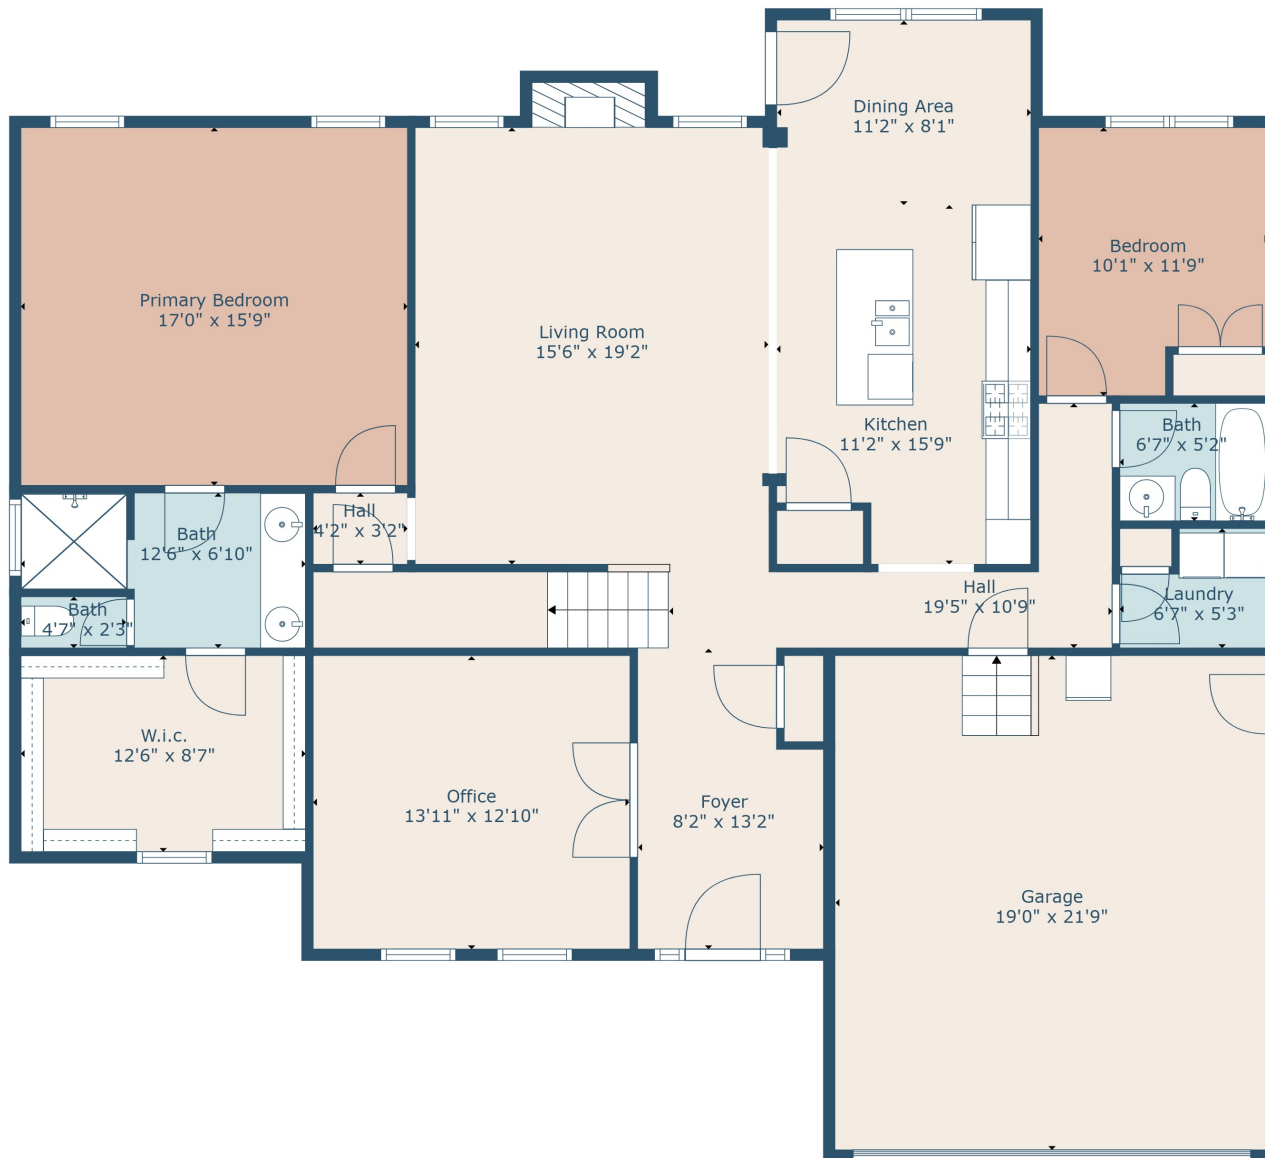

**TOTAL: 2742 sq. ft**  
 FLOOR 1: 1719 sq. ft, FLOOR 2: 1023 sq. ft  
 EXCLUDED AREAS: GARAGE: 414 sq. ft, FIREPLACE: 7 sq. ft, LOW CEILING: 130 sq. ft,  
 ATTIC: 106 sq. ft

**TOTAL: 2742 sq. ft**  
FLOOR 1: 1719 sq. ft, FLOOR 2: 1023 sq. ft  
EXCLUDED AREAS: GARAGE: 414 sq. ft, FIREPLACE: 7 sq. ft, LOW CEILING: 130 sq. ft,  
ATTIC: 106 sq. ft

Measurements Are Calculated By Cubicasa Technology. Deemed Highly Reliable But Not Guaranteed.

**TOTAL: 2742 sq. ft**  
 FLOOR 1: 1719 sq. ft, FLOOR 2: 1023 sq. ft  
 EXCLUDED AREAS: GARAGE: 414 sq. ft, FIREPLACE: 7 sq. ft, LOW CEILING: 130 sq. ft,  
 ATTIC: 106 sq. ft