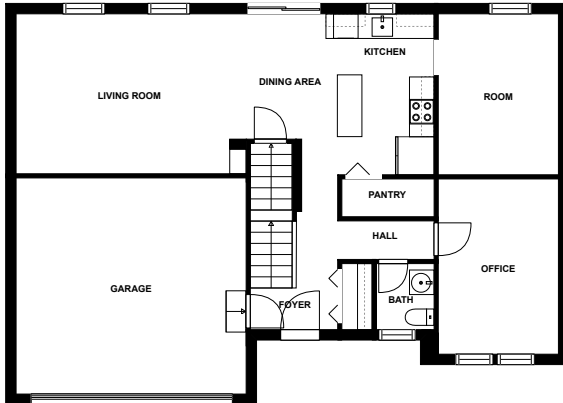

Home report

Pointer Drive 220
Clairton

Highlights

1 Kitchen

1 Living room

4 Bedroom

3 Bath

1 Office

Model Airplane Airfield, 1.9 mi

Floor plan

FLOOR 2

FLOOR 3

FLOOR 1

MEASUREMENTS ARE CALCULATED BY CUBICASA TECHNOLOGY. DEEMED HIGHLY RELIABLE BUT NOT GUARANTEED.

Appendix 1: Data sheet

Room - 3	Room - Electrical - 1	Hall - 3
Storage - 1	Basement - 1	Basement - Unfinished - 1
Bath - 3	Bath - Toilet - 1	Bath - Master - 1
Pantry - 1	Office - 1	Garage - 1
LivingRoom - 1	Entry - 1	Entry - Foyer - 1
Kitchen - 1	Dining - 1	Dining - Open - 1
Utility - 1	Utility - Laundry - 1	Closet - 1
Closet - WalkIn - 1	Bedroom - 4	Bedroom - Master - 1