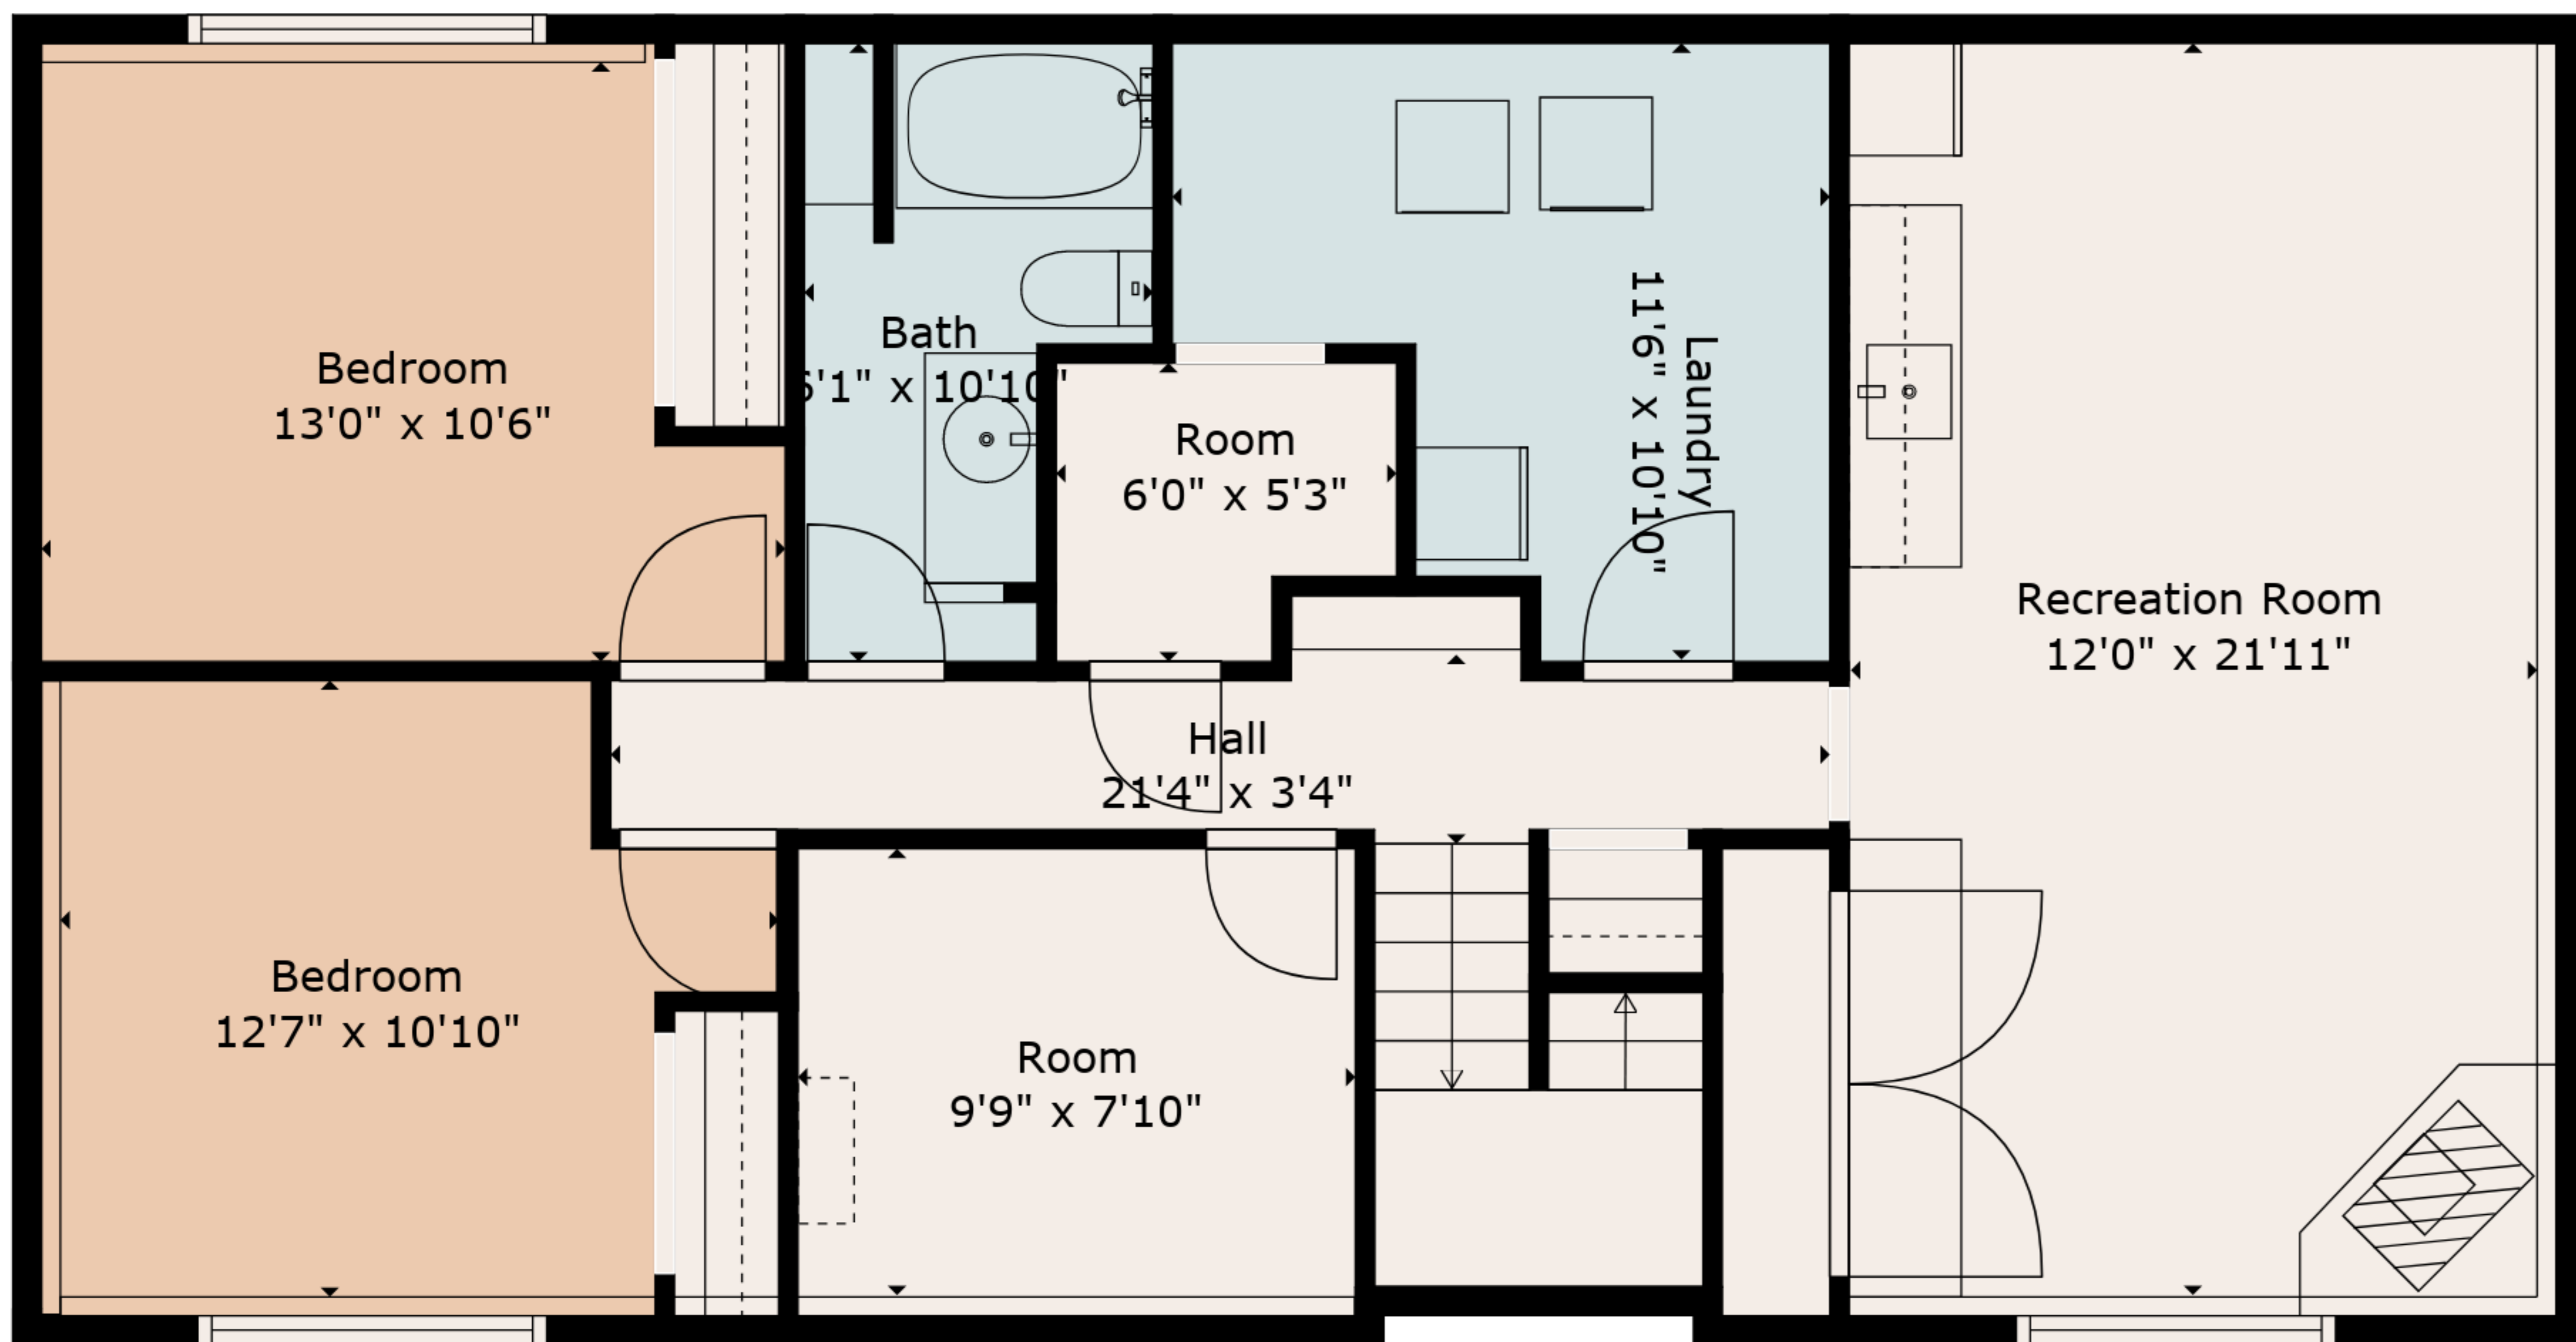

TOTAL: 1801 sq. ft
 FLOOR 1: 759 sq. ft, FLOOR 2: 1042 sq. ft
 EXCLUDED AREAS: BEDROOM: 125 sq. ft, LAUNDRY: 98 sq. ft

Floor Plan Created By Cubicasa App. Measurements Deemed Highly Reliable But Not Guaranteed.

Floor 1

Floor 2

TOTAL: 1801 sq. ft
 FLOOR 1: 759 sq. ft, FLOOR 2: 1042 sq. ft
 EXCLUDED AREAS: BEDROOM: 125 sq. ft, LAUNDRY: 98 sq. ft

Floor Plan Created By Cubicasa App. Measurements Deemed Highly Reliable But Not Guaranteed.