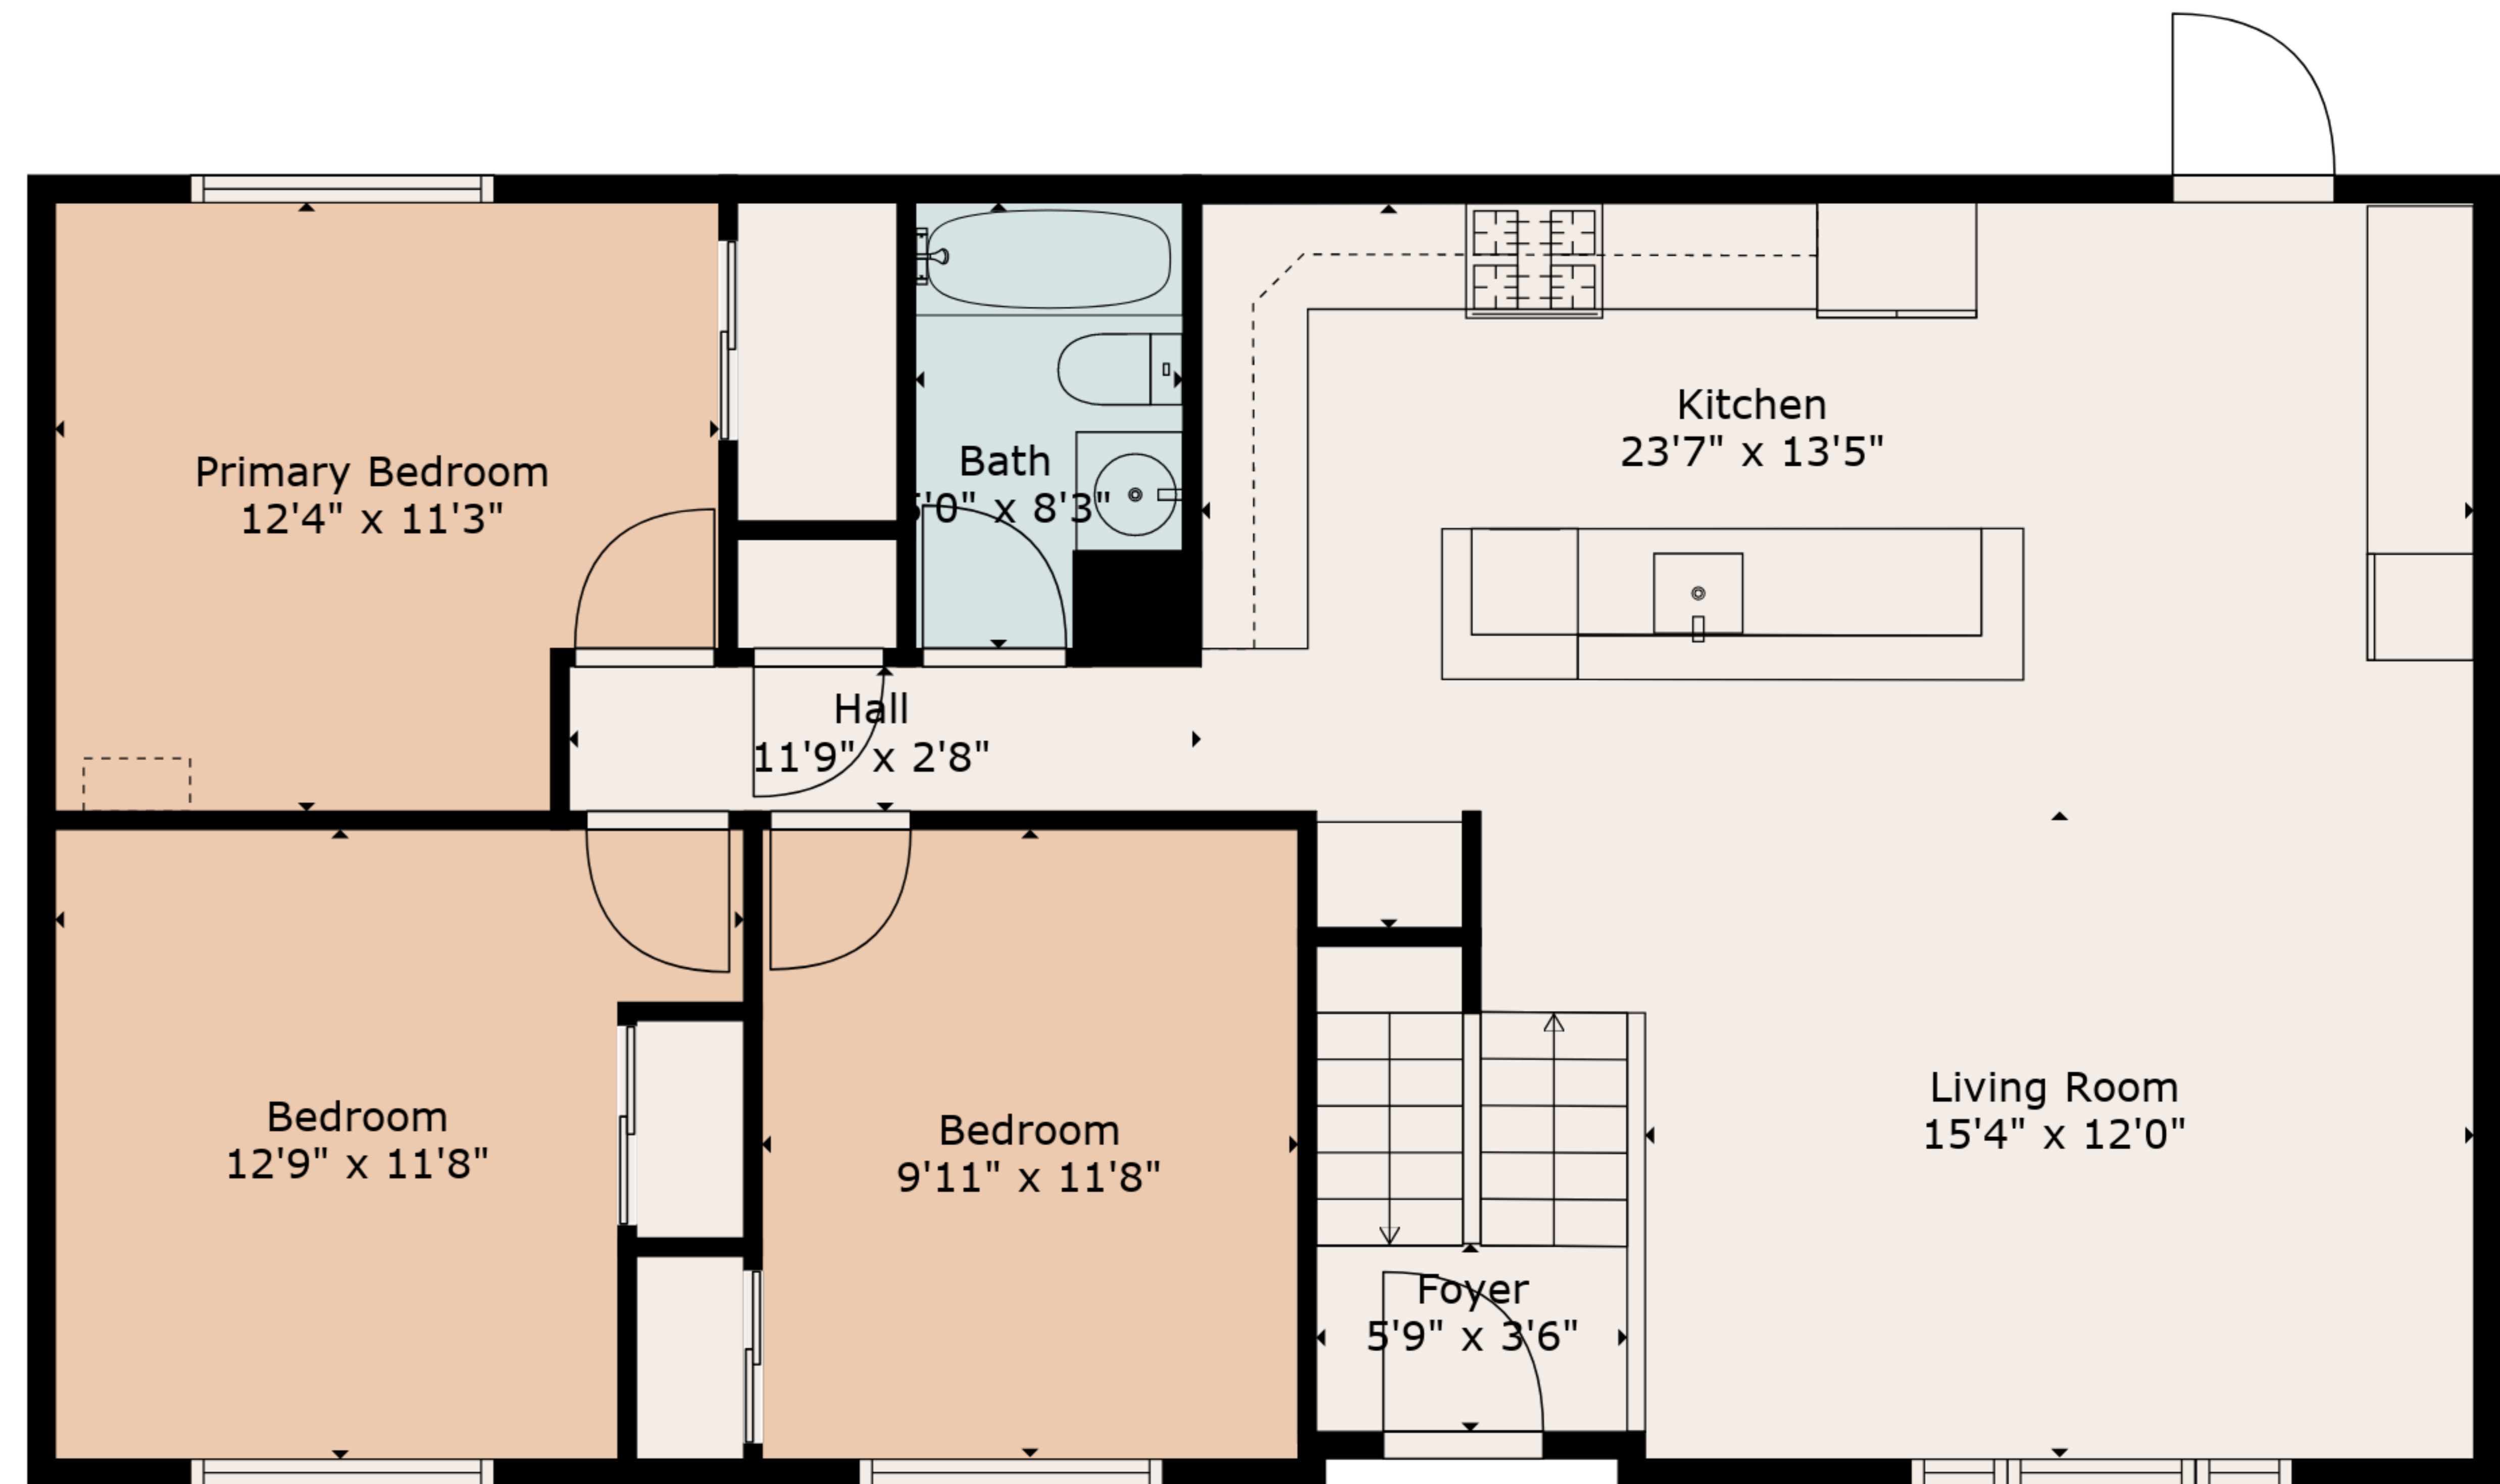

TOTAL: 1801 sq. ft
 FLOOR 1: 759 sq. ft, FLOOR 2: 1042 sq. ft
 EXCLUDED AREAS: BEDROOM: 125 sq. ft, LAUNDRY: 98 sq. ft

Floor Plan Created By Cubicasa App. Measurements Deemed Highly Reliable But Not Guaranteed.

Floor 1

Floor 2

TOTAL: 1801 sq. ft
 FLOOR 1: 759 sq. ft, FLOOR 2: 1042 sq. ft
 EXCLUDED AREAS: BEDROOM: 125 sq. ft, LAUNDRY: 98 sq. ft

Floor Plan Created By Cubicasa App. Measurements Deemed Highly Reliable But Not Guaranteed.