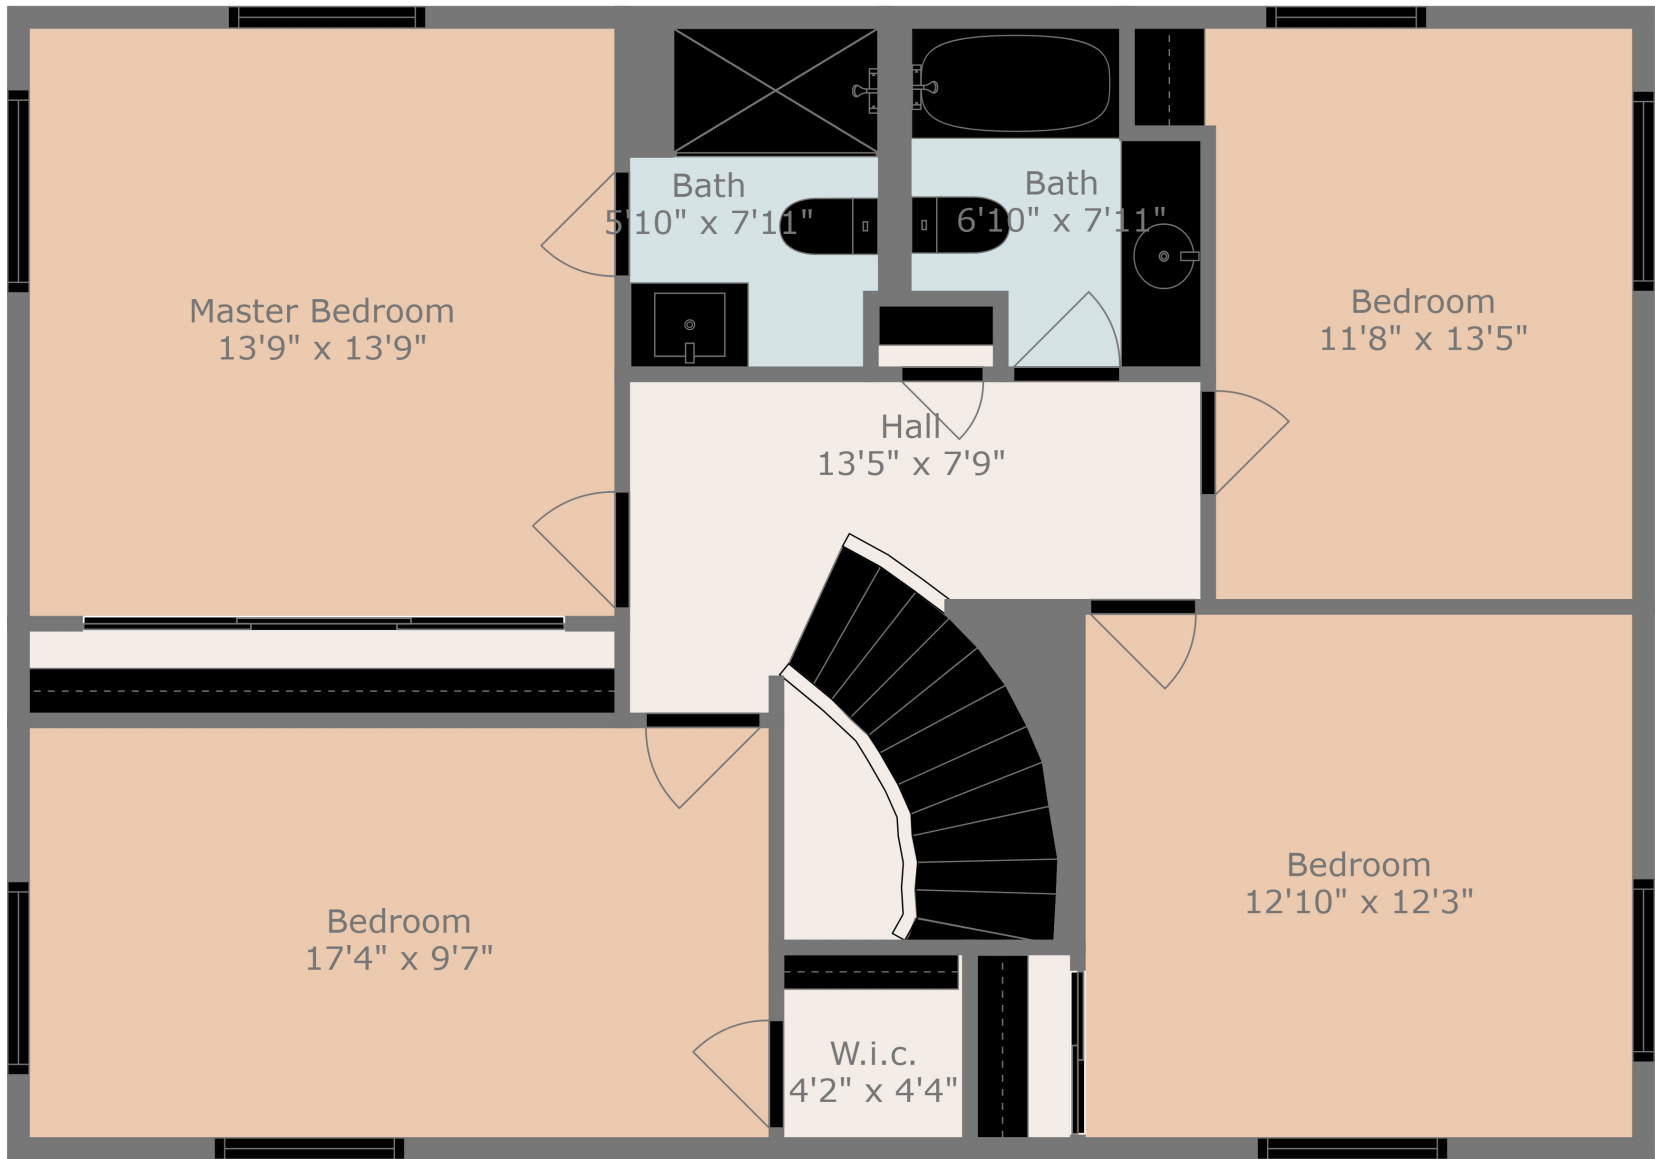

Floor 2

Floor 1

Total scanned area: 3374 sq. ft

Dimensions Are Deemed Highly Reliable, But Approximate. Actual Measurements May Vary.

Total scanned area: 3374 sq. ft

Dimensions Are Deemed Highly Reliable, But Approximate. Actual Measurements May Vary.

Total scanned area: 3374 sq. ft

Dimensions Are Deemed Highly Reliable, But Approximate. Actual Measurements May Vary.