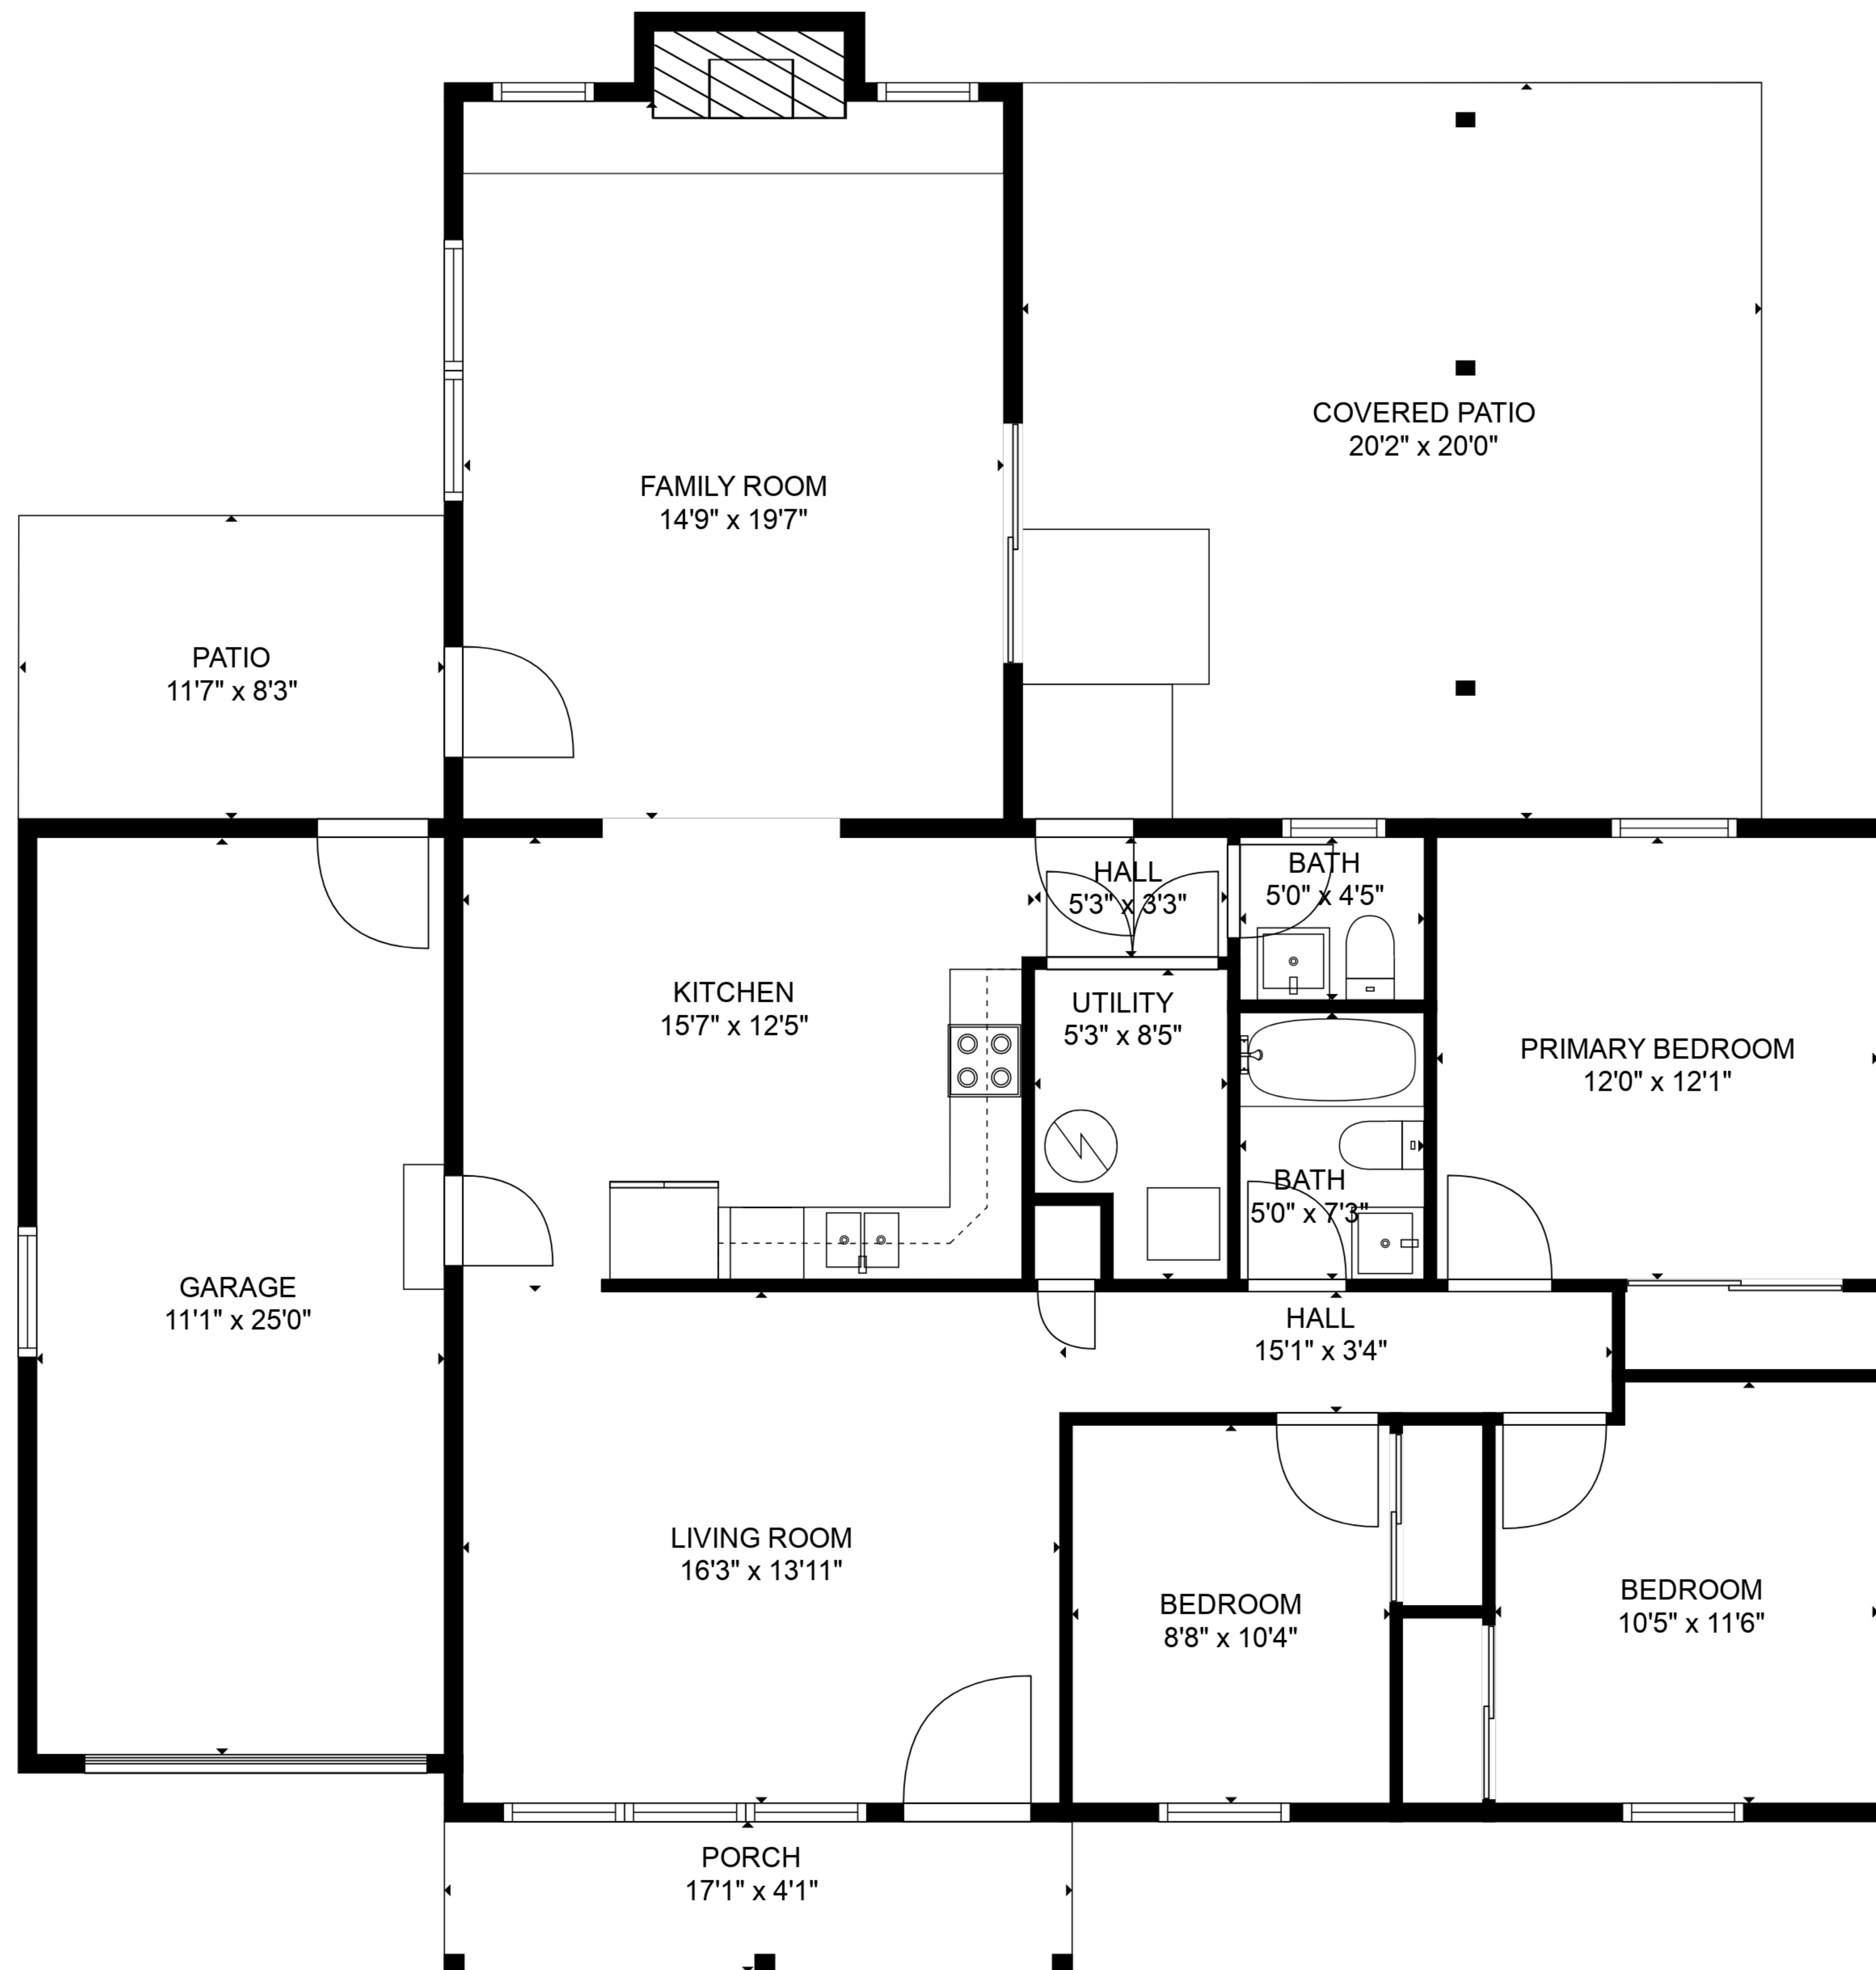

TOTAL: 1316 sq. ft

FLOOR 1: 1316 sq. ft

EXCLUDED AREAS: GARAGE: 278 sq. ft, COVERED PATIO: 404 sq. ft, PATIO: 96 sq. ft,
 PORCH: 70 sq. ft, FIREPLACE: 12 sq. ft

FLOOR PLAN CREATED BY CUBICASA APP. MEASUREMENTS DEEMED HIGHLY RELIABLE BUT NOT GUARANTEED.