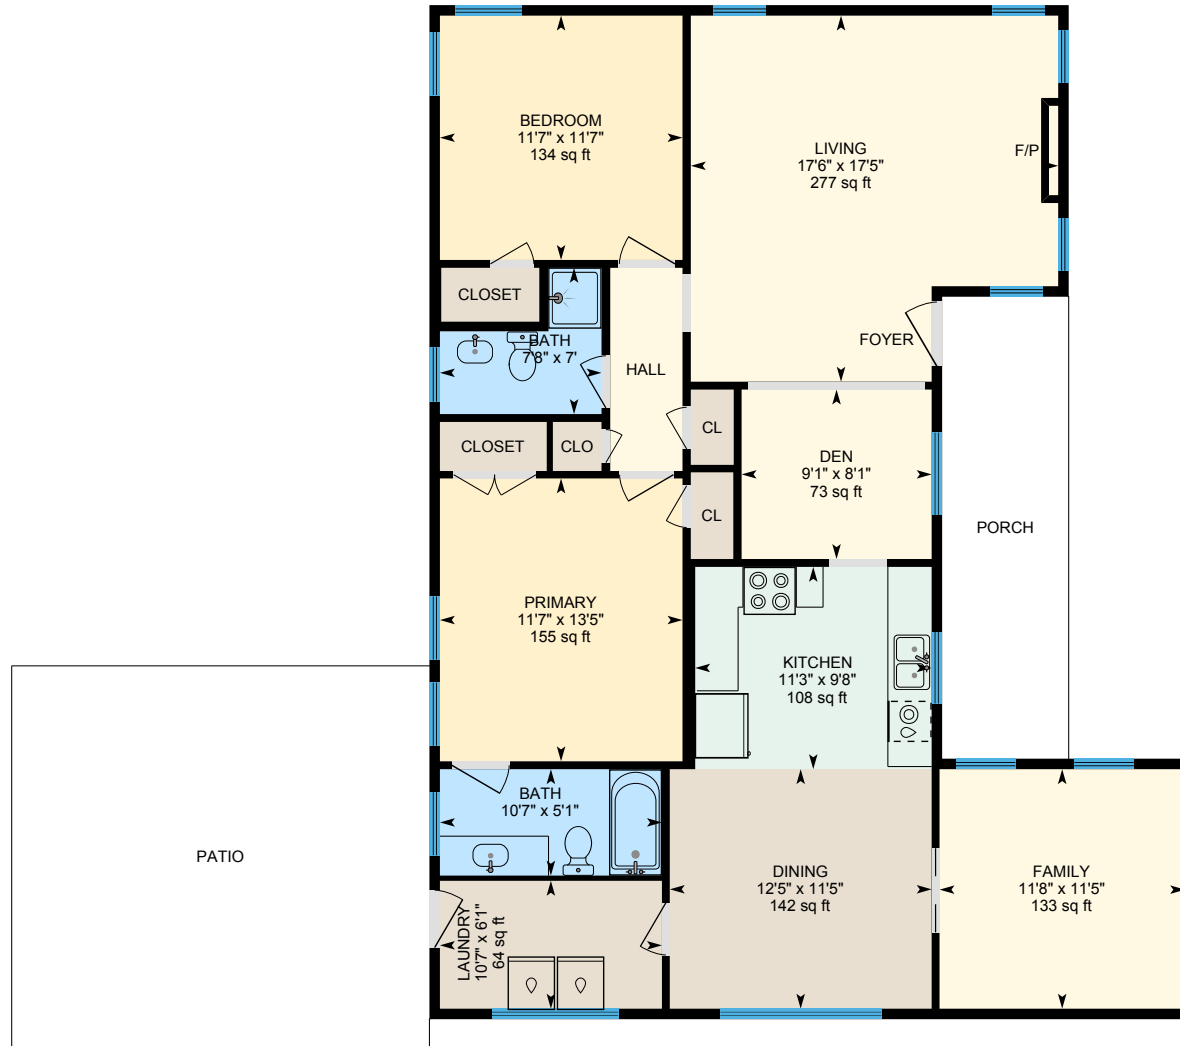

248 E Hollywood Ave, Tracy, CA

Main Floor Finished Area 1409.80 sq ft

PREPARED: 2024/10/16

White regions are excluded from total floor area in iGUIDE floor plans. All room dimensions and floor areas must be considered approximate and are subject to independent verification.