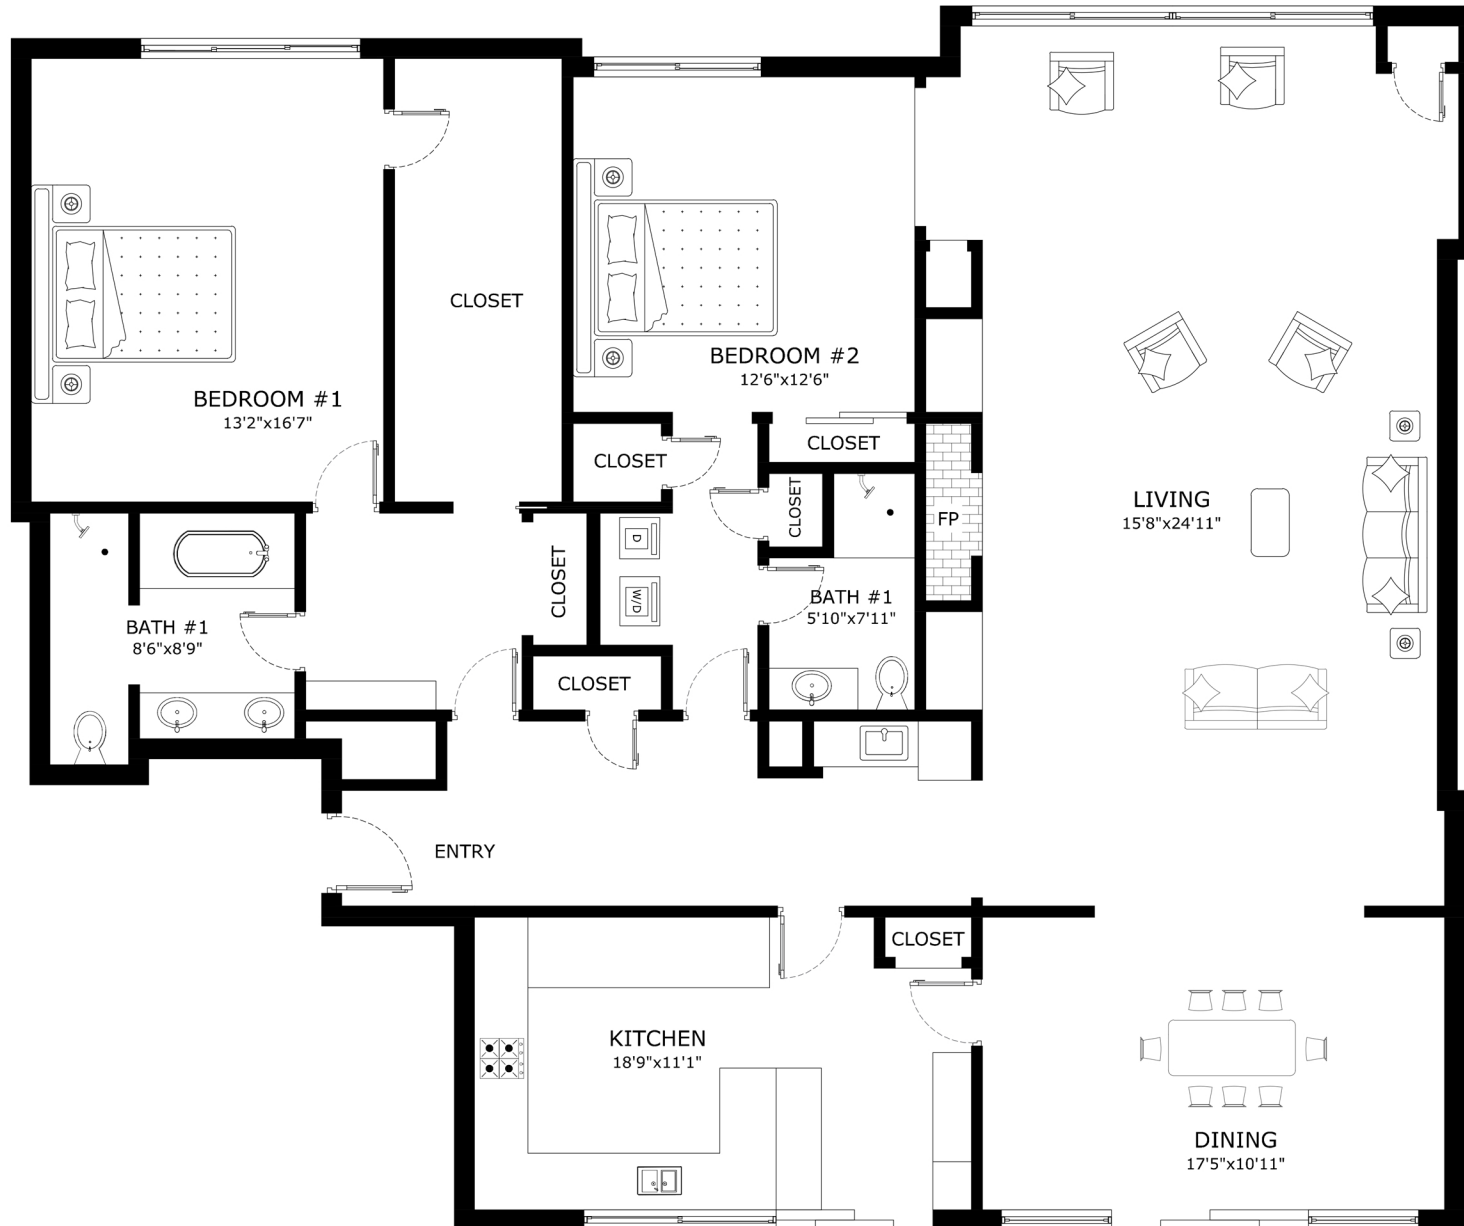

ADDRESS: **40 3rd Avenue #603 San Mateo, CA 94402**

MAIN LEVEL

This floor plan is for illustration purposes only and is not intended to provide precise layout or measurements of the home. Potential buyers should investigate these issues to their own satisfaction.