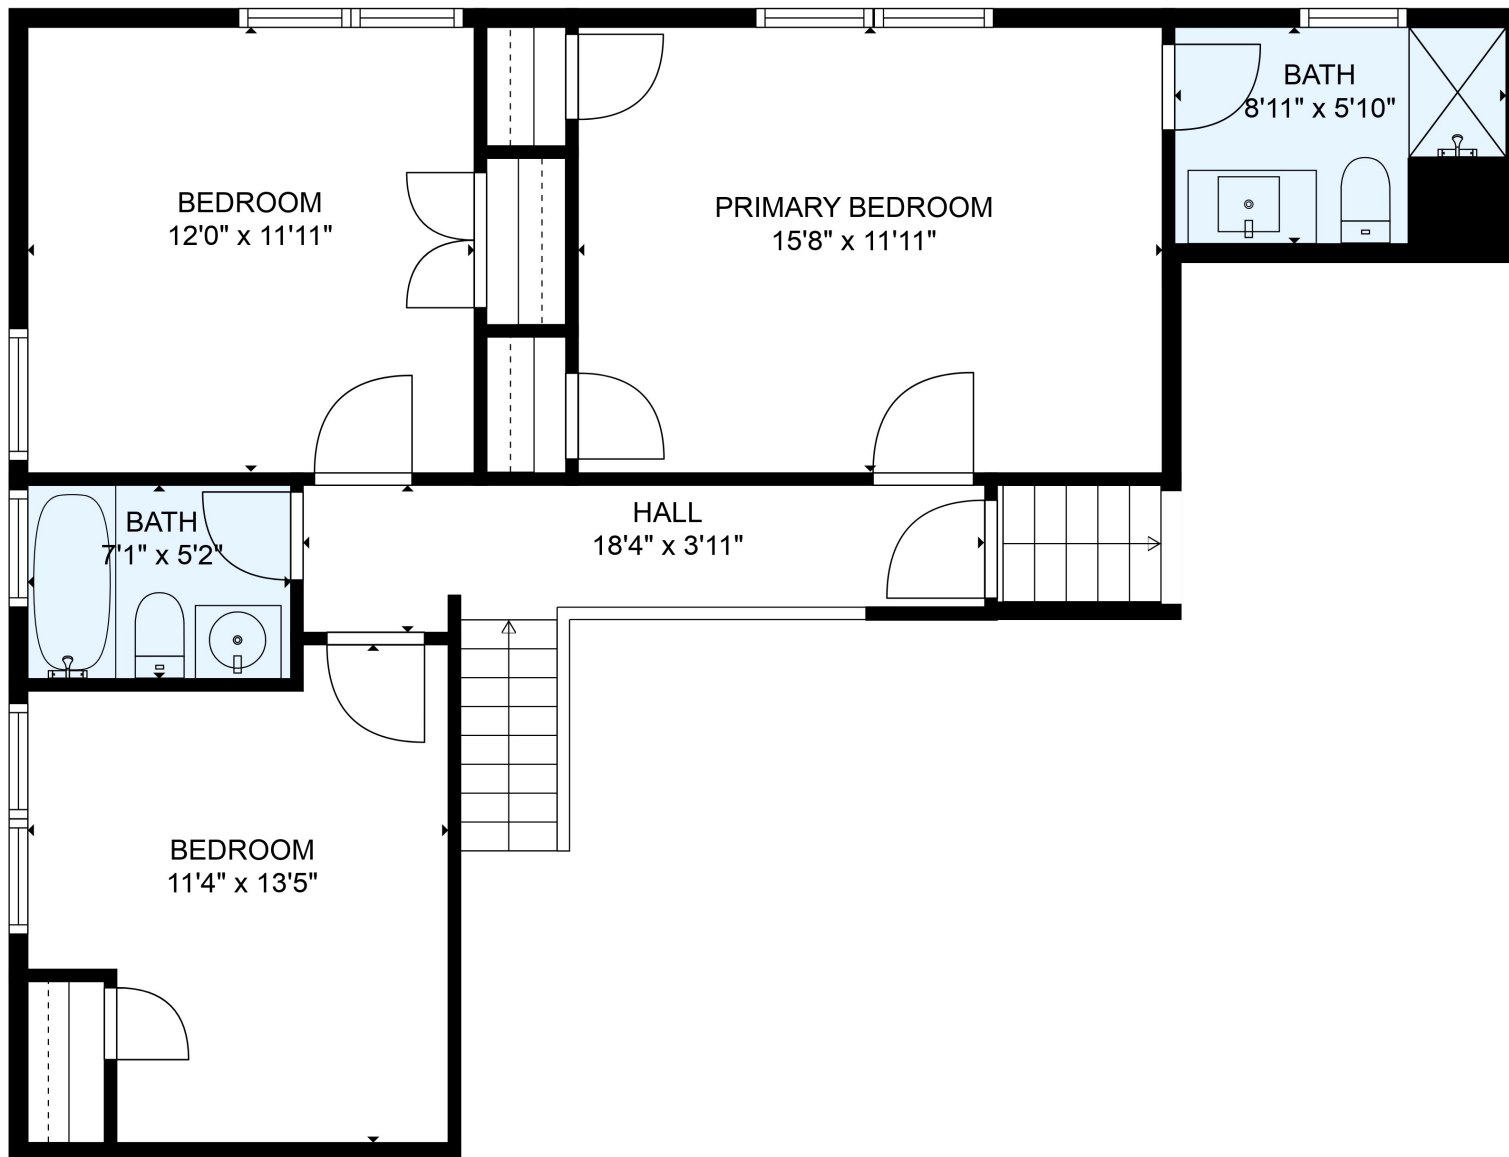

FLOOR 1

FLOOR 2

FLOOR 3

FLOOR 4

**TOTAL: 1537 sq. ft**  
 Below Ground: 267 sq. ft, Below Ground: 551 sq. ft, FLOOR 3: 719 sq. ft, FLOOR 4: 0 sq. ft  
 EXCLUDED AREAS: GARAGE: 218 sq. ft, UTILITY: 125 sq. ft, LOW CEILING: 108 sq. ft,  
 ATTIC: 179 sq. ft

MEASUREMENTS ARE DEEMED RELIABLE BUT ARE NOT GUARANTEED.

**TOTAL: 1537 sq. ft**  
 Below Ground: 267 sq. ft, Below Ground: 551 sq. ft, FLOOR 3: 719 sq. ft, FLOOR 4: 0 sq. ft  
 EXCLUDED AREAS: GARAGE: 218 sq. ft, UTILITY: 125 sq. ft, LOW CEILING: 108 sq. ft,  
 ATTIC: 179 sq. ft