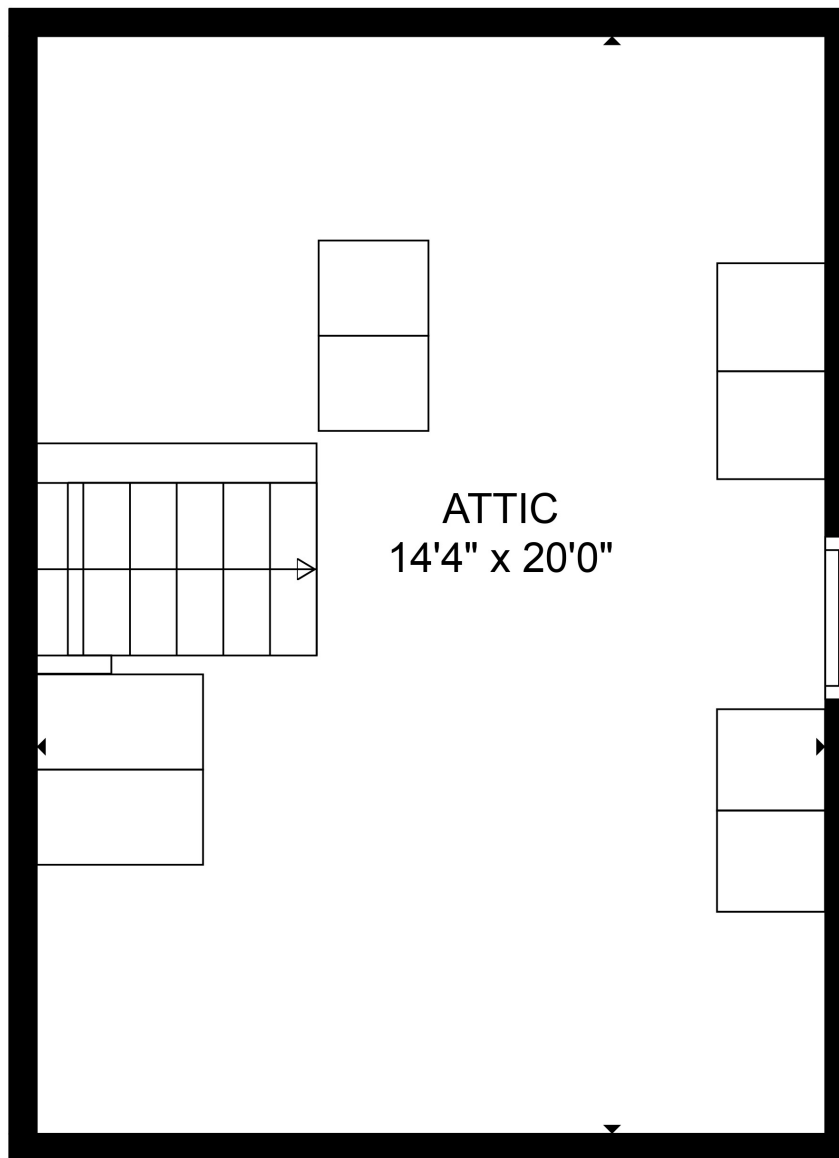

FLOOR 1

FLOOR 2

FLOOR 3

FLOOR 4

**TOTAL: 1537 sq. ft**  
 Below Ground: 267 sq. ft, Below Ground: 551 sq. ft, FLOOR 3: 719 sq. ft, FLOOR 4: 0 sq. ft  
 EXCLUDED AREAS: GARAGE: 218 sq. ft, UTILITY: 125 sq. ft, LOW CEILING: 108 sq. ft,  
 ATTIC: 179 sq. ft

MEASUREMENTS ARE DEEMED RELIABLE BUT ARE NOT GUARANTEED.

**TOTAL: 1537 sq. ft**  
 Below Ground: 267 sq. ft, Below Ground: 551 sq. ft, FLOOR 3: 719 sq. ft, FLOOR 4: 0 sq. ft  
 EXCLUDED AREAS: GARAGE: 218 sq. ft, UTILITY: 125 sq. ft, LOW CEILING: 108 sq. ft,  
 ATTIC: 179 sq. ft