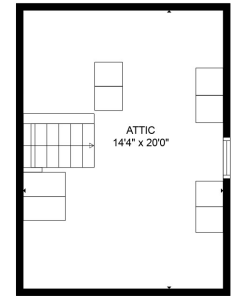

FLOOR 1

FLOOR 2

FLOOR 3

FLOOR 4

**TOTAL: 1537 sq. ft**  
 Below Ground: 267 sq. ft, Below Ground: 551 sq. ft, FLOOR 3: 719 sq. ft, FLOOR 4: 0 sq. ft  
 EXCLUDED AREAS: GARAGE: 218 sq. ft, UTILITY: 125 sq. ft, LOW CEILING: 108 sq. ft,  
 ATTIC: 179 sq. ft

MEASUREMENTS ARE DEEMED RELIABLE BUT ARE NOT GUARANTEED.

**TOTAL: 1537 sq. ft**  
 Below Ground: 267 sq. ft, Below Ground: 551 sq. ft, FLOOR 3: 719 sq. ft, FLOOR 4: 0 sq. ft  
 EXCLUDED AREAS: GARAGE: 218 sq. ft, UTILITY: 125 sq. ft, LOW CEILING: 108 sq. ft,  
 ATTIC: 179 sq. ft