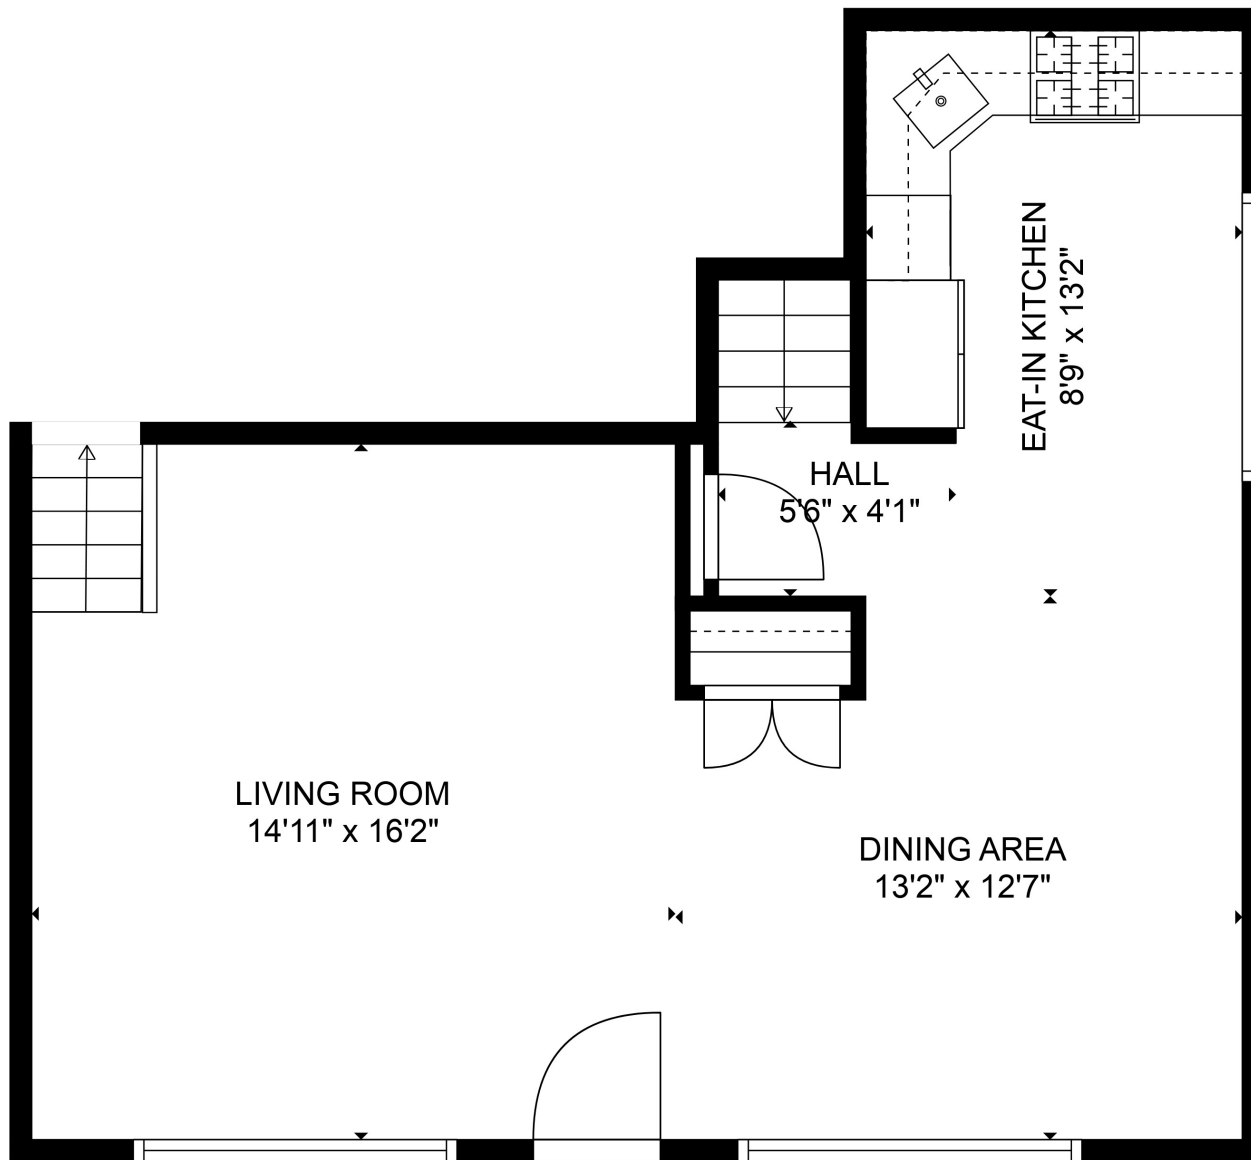

MEASUREMENTS ARE DEEMED RELIABLE BUT ARE NOT GUARANTEED.

**TOTAL: 1537 sq. ft**  
 Below Ground: 267 sq. ft, Below Ground: 551 sq. ft, FLOOR 3: 719 sq. ft, FLOOR 4: 0 sq. ft  
 EXCLUDED AREAS: GARAGE: 218 sq. ft, UTILITY: 125 sq. ft, LOW CEILING: 108 sq. ft,  
 ATTIC: 179 sq. ft