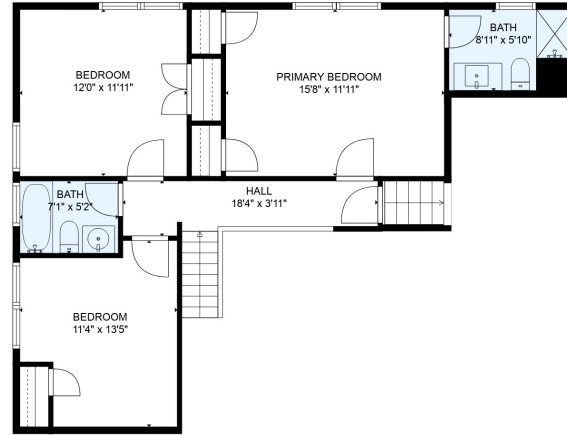

FLOOR 1

FLOOR 2

FLOOR 3

FLOOR 4

**TOTAL: 1537 sq. ft**  
 Below Ground: 267 sq. ft, Below Ground: 551 sq. ft, FLOOR 3: 719 sq. ft, FLOOR 4: 0 sq. ft  
 EXCLUDED AREAS: GARAGE: 218 sq. ft, UTILITY: 125 sq. ft, LOW CEILING: 108 sq. ft,  
 ATTIC: 179 sq. ft

MEASUREMENTS ARE DEEMED RELIABLE BUT ARE NOT GUARANTEED.

**TOTAL: 1537 sq. ft**  
 Below Ground: 267 sq. ft, Below Ground: 551 sq. ft, FLOOR 3: 719 sq. ft, FLOOR 4: 0 sq. ft  
 EXCLUDED AREAS: GARAGE: 218 sq. ft, UTILITY: 125 sq. ft, LOW CEILING: 108 sq. ft,  
 ATTIC: 179 sq. ft