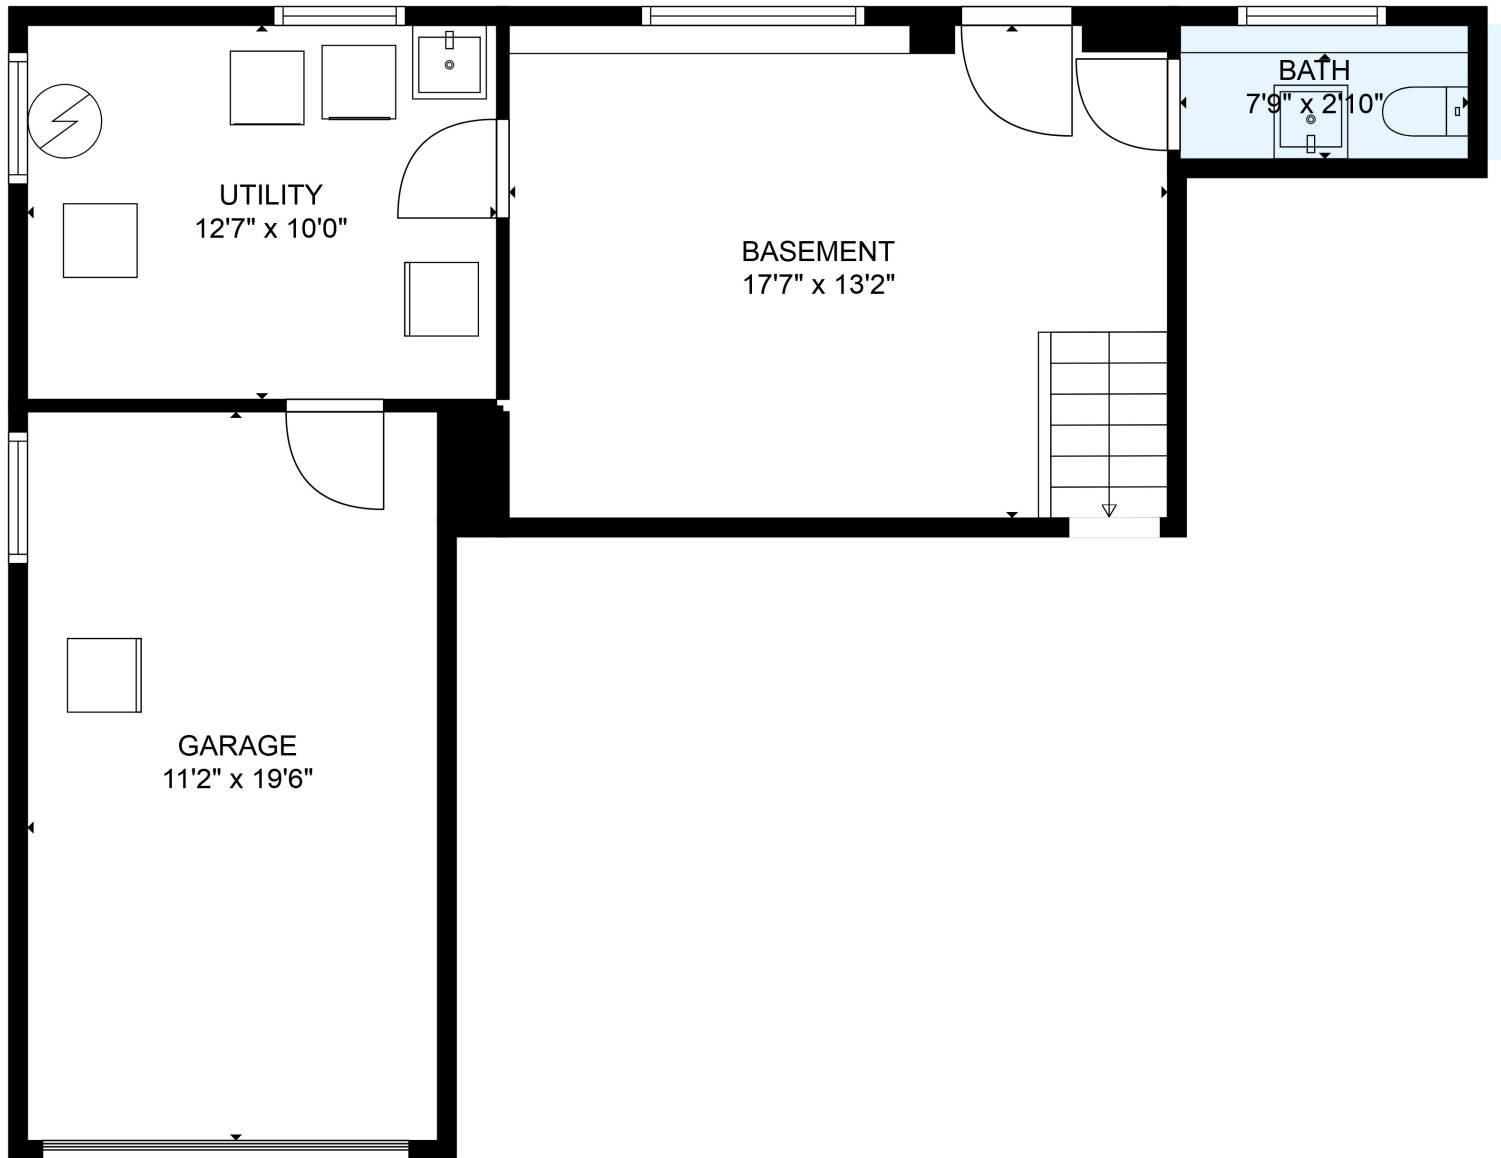

MEASUREMENTS ARE DEEMED RELIABLE BUT ARE NOT GUARANTEED.

**TOTAL: 1537 sq. ft**  
 Below Ground: 267 sq. ft, Below Ground: 551 sq. ft, FLOOR 3: 719 sq. ft, FLOOR 4: 0 sq. ft  
 EXCLUDED AREAS: GARAGE: 218 sq. ft, UTILITY: 125 sq. ft, LOW CEILING: 108 sq. ft,  
 ATTIC: 179 sq. ft