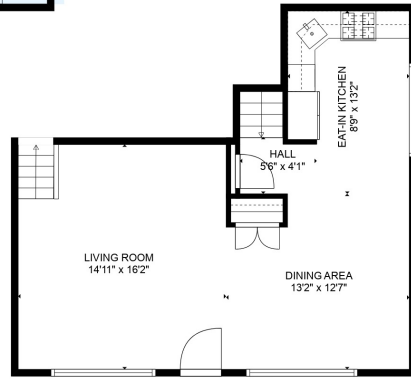

FLOOR 1

FLOOR 2

FLOOR 3

FLOOR 4

**TOTAL: 1537 sq. ft**  
 Below Ground: 267 sq. ft, Below Ground: 551 sq. ft, FLOOR 3: 719 sq. ft, FLOOR 4: 0 sq. ft  
 EXCLUDED AREAS: GARAGE: 218 sq. ft, UTILITY: 125 sq. ft, LOW CEILING: 108 sq. ft,  
 ATTIC: 179 sq. ft

MEASUREMENTS ARE DEEMED RELIABLE BUT ARE NOT GUARANTEED.

**TOTAL: 1537 sq. ft**  
 Below Ground: 267 sq. ft, Below Ground: 551 sq. ft, FLOOR 3: 719 sq. ft, FLOOR 4: 0 sq. ft  
 EXCLUDED AREAS: GARAGE: 218 sq. ft, UTILITY: 125 sq. ft, LOW CEILING: 108 sq. ft,  
 ATTIC: 179 sq. ft