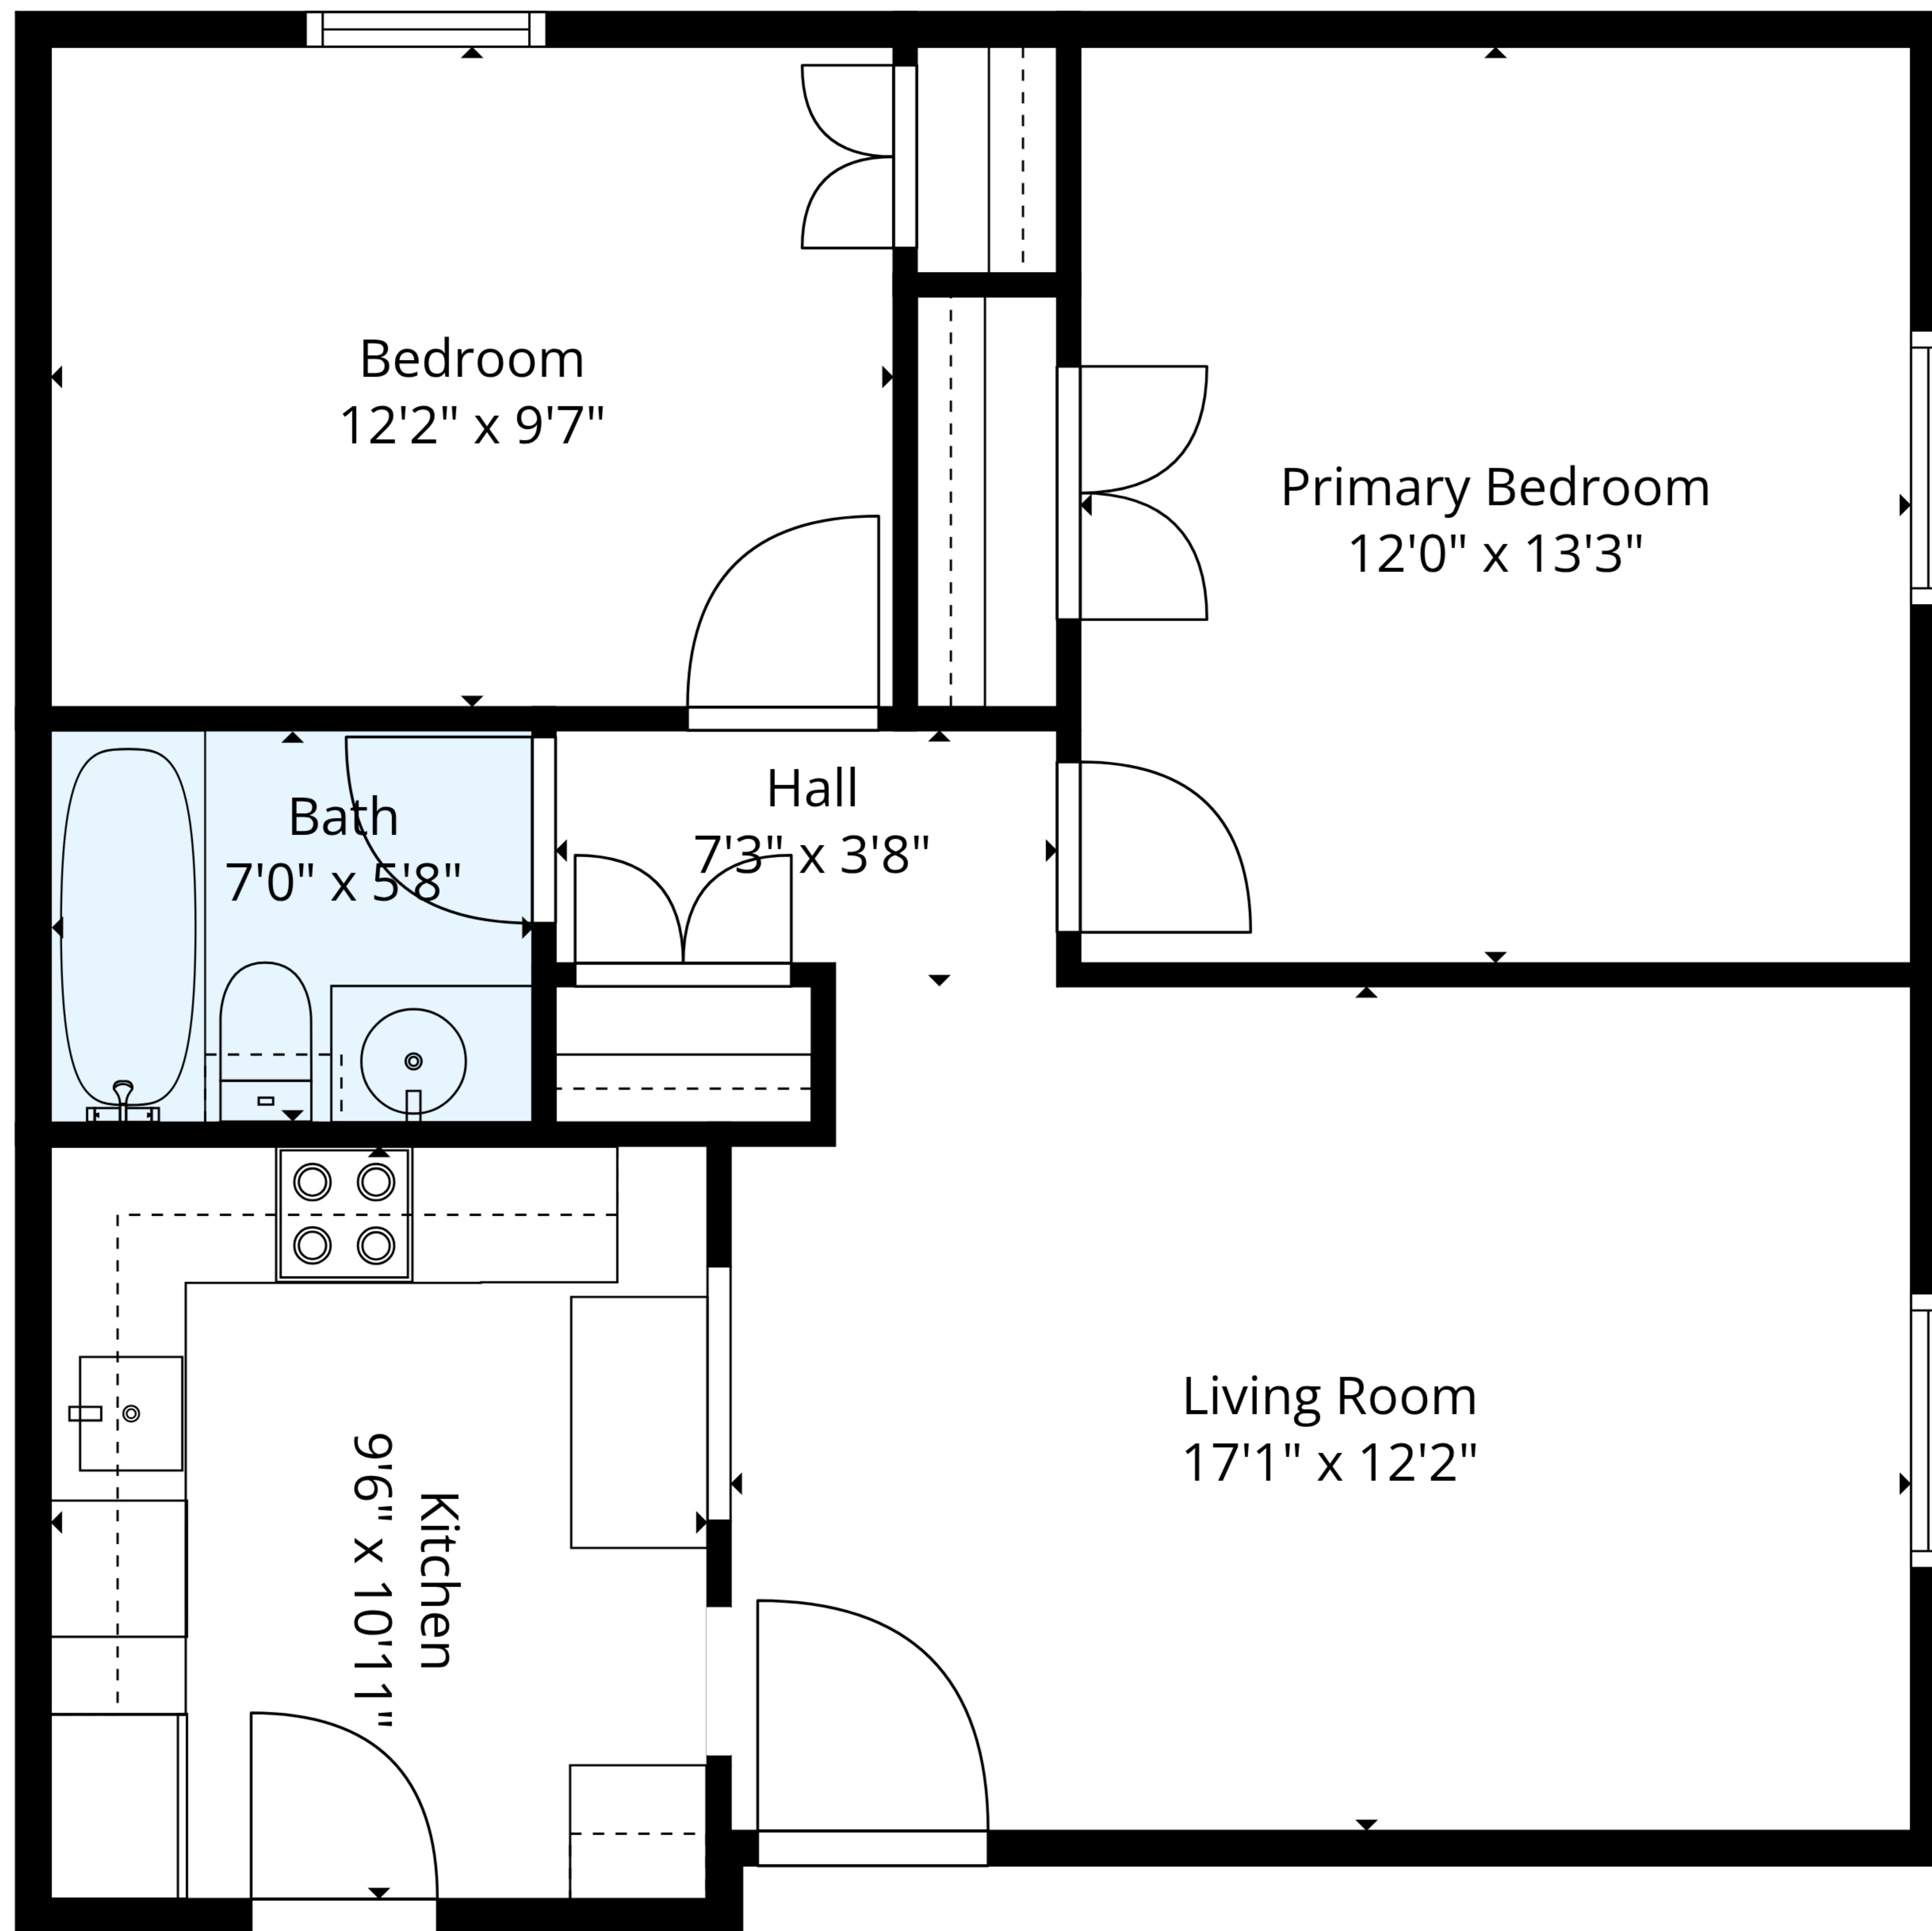

TOTAL: 702 sq. ft

1st floor: 702 sq. ft

EXCLUDED AREAS: WALLS: 55 sq. ft

TOTAL: 702 sq. ft

1st floor: 702 sq. ft

EXCLUDED AREAS: WALLS: 55 sq. ft