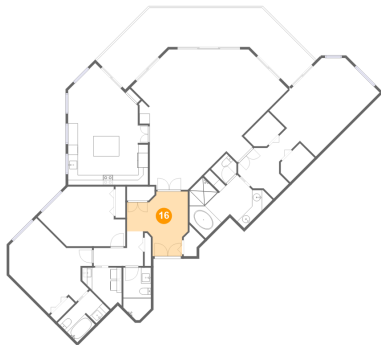

16 Floor 1 - Foyer

Dimensions: 12'4" x 13'1"
Area: 118 sq. ft
Counted as living area: Yes

Heated: Yes
Finished: Yes
Enclosed: Yes
Contiguous: Yes
Permitted: Yes
Wet space: No
Addition: No
Conversion: No