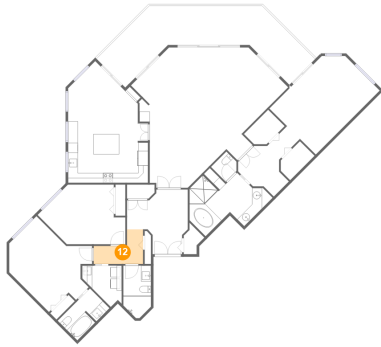

1180 Gulf Boulevard, Sand Key Club, Clearwater Beach, Pinellas County, Florida, United States, 33767,

12 Floor 1 - Hall

Dimensions: 10'0" x 7'0"
Area: 47 sq. ft
Counted as living area: Yes

Heated: Yes
Finished: Yes
Enclosed: Yes
Contiguous: Yes
Permitted: Yes
Wet space: No
Addition: No
Conversion: No