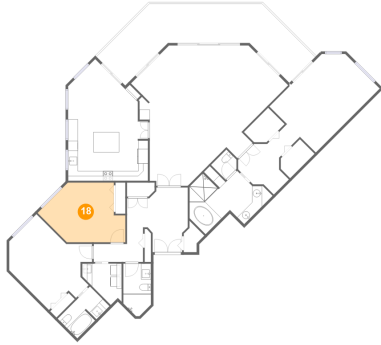

**1180 Gulf Boulevard, Sand Key Club, Clearwater
Beach, Pinellas County, Florida, United States, 33767,**

18 Floor 1 - Bedroom

Dimensions: 16'11" x 12'0"
Area: 162 sq. ft
Counted as living area: Yes

Heated: Yes
Finished: Yes
Enclosed: Yes
Contiguous: Yes
Permitted: Yes
Wet space: No
Addition: No
Conversion: No