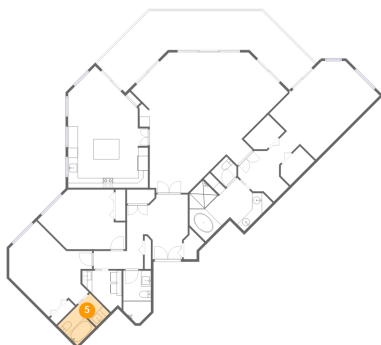

1180 Gulf Boulevard, Sand Key Club, Clearwater Beach, Pinellas County, Florida, United States, 33767,

1 Floor 1 - WC

Dimensions: 4'5" x 4'2"
Area: 18 sq. ft
Counted as living area: Yes

Heated: Yes
Finished: Yes
Enclosed: Yes
Contiguous: Yes
Permitted: Yes
Wet space: No
Addition: No
Conversion: No

2 Floor 1 - Laundry

Dimensions: 8'0" x 6'7"
Area: 48 sq. ft
Counted as living area: Yes

Heated: Yes
Finished: Yes
Enclosed: Yes
Contiguous: Yes
Permitted: Yes
Wet space: No
Addition: No
Conversion: No

1180 Gulf Boulevard, Sand Key Club, Clearwater Beach, Pinellas County, Florida, United States, 33767,

4 Floor 1 - W.I.C.

Dimensions: 6'11" x 4'3"
Area: 28 sq. ft
Counted as living area: Yes

Heated: Yes
Finished: Yes
Enclosed: Yes
Contiguous: Yes
Permitted: Yes
Wet space: No
Addition: No
Conversion: No

5 Floor 1 - Bath

Dimensions: 9'2" x 5'7"
Area: 51 sq. ft
Counted as living area: Yes

Heated: Yes
Finished: Yes
Enclosed: Yes
Contiguous: Yes
Permitted: Yes
Wet space: Yes
Addition: No
Conversion: No

1180 Gulf Boulevard, Sand Key Club, Clearwater Beach, Pinellas County, Florida, United States, 33767,