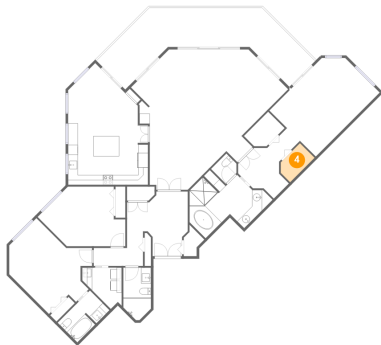

4 Floor 1 - W.I.C.

Dimensions: 6'11" x 4'3"
Area: 28 sq. ft
Counted as living area: Yes

Heated: Yes
Finished: Yes
Enclosed: Yes
Contiguous: Yes
Permitted: Yes
Wet space: No
Addition: No
Conversion: No