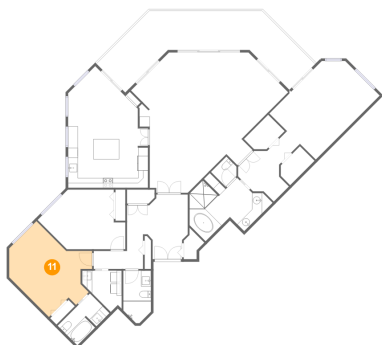

11 Floor 1 - Bedroom

Dimensions: 15'8" x 17'8"
Area: 192 sq. ft
Counted as living area: Yes

Heated: Yes
Finished: Yes
Enclosed: Yes
Contiguous: Yes
Permitted: Yes
Wet space: No
Addition: No
Conversion: No