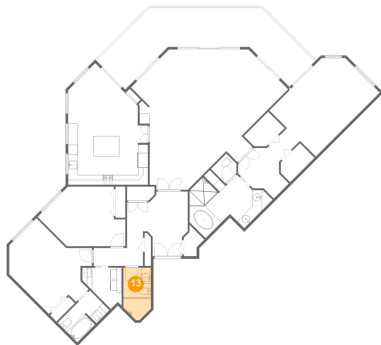

13 Floor 1 - Bath

Dimensions: 5'7" x 10'8"
Area: 53 sq. ft
Counted as living area: Yes

Heated: Yes
Finished: Yes
Enclosed: Yes
Contiguous: Yes
Permitted: Yes
Wet space: Yes
Addition: No
Conversion: No