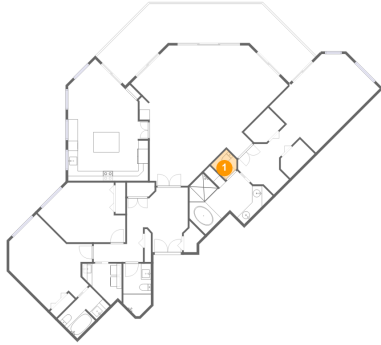

 **2,763** Total sqft

1180 Gulf Boulevard, Sand Key Club, Clearwater Beach, Pinellas County, Florida, United States, 33767,

Room dimensions

Floor 1

Total sqft: 2763 Living area: 2379

#		Dimensions	sqft	Counted as living area
1	WC	4'5" x 4'2"	18 sq. ft	Yes
2	Laundry	8'0" x 6'7"	48 sq. ft	Yes
3	Primary Bedroom	18'4" x 13'3"	237 sq. ft	Yes
4	W.I.C.	6'11" x 4'3"	28 sq. ft	Yes
5	Bath	9'2" x 5'7"	51 sq. ft	Yes
6	Primary Bath	13'6" x 13'3"	130 sq. ft	Yes
7	Living Room	20'6" x 25'1"	443 sq. ft	Yes
8	Kitchen	16'2" x 12'5"	199 sq. ft	Yes
9	Dining Area	12'2" x 15'0"	141 sq. ft	Yes
10	Balcony	38'6" x 11'8"	384 sq. ft	No
11	Bedroom	15'8" x 17'8"	192 sq. ft	Yes

**1180 Gulf Boulevard, Sand Key Club, Clearwater
Beach, Pinellas County, Florida, United States, 33767,**

#		Dimensions	sqft	Counted as living area
12	Hall	10'0" x 7'0"	47 sq. ft	Yes
13	Bath	5'7" x 10'8"	53 sq. ft	Yes
14	Breakfast Nook	14'8" x 12'1"	124 sq. ft	Yes
15	W.I.C.	6'11" x 4'8"	31 sq. ft	Yes
16	Foyer	12'4" x 13'1"	118 sq. ft	Yes
17	Hall	13'6" x 10'1"	84 sq. ft	Yes
18	Bedroom	16'11" x 12'0"	162 sq. ft	Yes

1180 Gulf Boulevard, Sand Key Club, Clearwater Beach, Pinellas County, Florida, United States, 33767,

1 Floor 1 - WC

Dimensions: 4'5" x 4'2"
Area: 18 sq. ft
Counted as living area: Yes

Heated: Yes
Finished: Yes
Enclosed: Yes
Contiguous: Yes
Permitted: Yes
Wet space: No
Addition: No
Conversion: No

2 Floor 1 - Laundry

Dimensions: 8'0" x 6'7"
Area: 48 sq. ft
Counted as living area: Yes

Heated: Yes
Finished: Yes
Enclosed: Yes
Contiguous: Yes
Permitted: Yes
Wet space: No
Addition: No
Conversion: No

1180 Gulf Boulevard, Sand Key Club, Clearwater Beach, Pinellas County, Florida, United States, 33767,