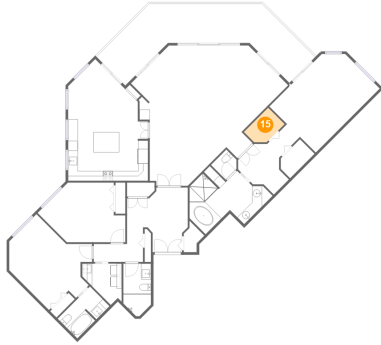

1180 Gulf Boulevard, Sand Key Club, Clearwater Beach, Pinellas County, Florida, United States, 33767,

15 Floor 1 - W.I.C.

Dimensions: 6'11" x 4'8"
Area: 31 sq. ft
Counted as living area: Yes

Heated: Yes
Finished: Yes
Enclosed: Yes
Contiguous: Yes
Permitted: Yes
Wet space: No
Addition: No
Conversion: No