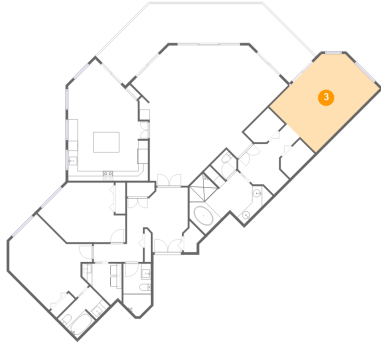

1180 Gulf Boulevard, Sand Key Club, Clearwater Beach, Pinellas County, Florida, United States, 33767,

3 Floor 1 - Primary Bedroom

Dimensions: 18'4" x 13'3"
Area: 237 sq. ft
Counted as living area: Yes

Heated: Yes
Finished: Yes
Enclosed: Yes
Contiguous: Yes
Permitted: Yes
Wet space: No
Addition: No
Conversion: No