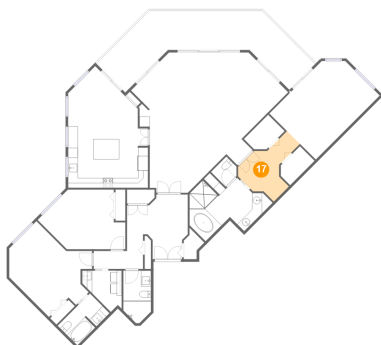

17 Floor 1 - Hall

Dimensions: 13'6" x 10'1"
Area: 84 sq. ft
Counted as living area: Yes

Heated: Yes
Finished: Yes
Enclosed: Yes
Contiguous: Yes
Permitted: Yes
Wet space: No
Addition: No
Conversion: No