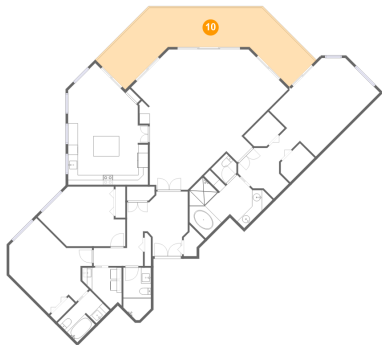

10 Floor 1 - Balcony

Dimensions: 38'6" x 11'8"
Area: 384 sq. ft
Counted as living area: No

Heated: No
Finished: Yes
Enclosed: No
Contiguous: Yes
Permitted: Yes
Wet space: No
Addition: No
Conversion: No