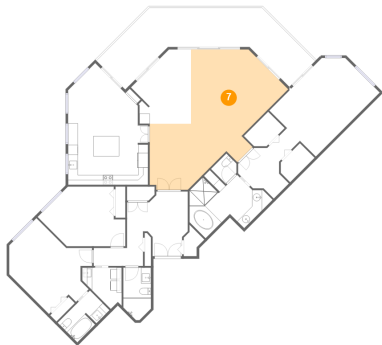

7 Floor 1 - Living Room

Dimensions: 20'6" x 25'1"
Area: 443 sq. ft
Counted as living area: Yes

Heated: Yes
Finished: Yes
Enclosed: Yes
Contiguous: Yes
Permitted: Yes
Wet space: No
Addition: No
Conversion: No