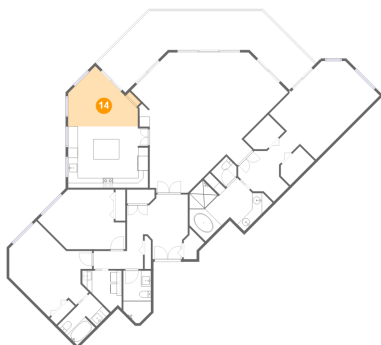

12 Floor 1 - Hall

Dimensions: 10'0" x 7'0"
Area: 47 sq. ft
Counted as living area: Yes

Heated: Yes
Finished: Yes
Enclosed: Yes
Contiguous: Yes
Permitted: Yes
Wet space: No
Addition: No
Conversion: No

13 Floor 1 - Bath

Dimensions: 5'7" x 10'8"
Area: 53 sq. ft
Counted as living area: Yes

Heated: Yes
Finished: Yes
Enclosed: Yes
Contiguous: Yes
Permitted: Yes
Wet space: Yes
Addition: No
Conversion: No

14 Floor 1 - Breakfast Nook