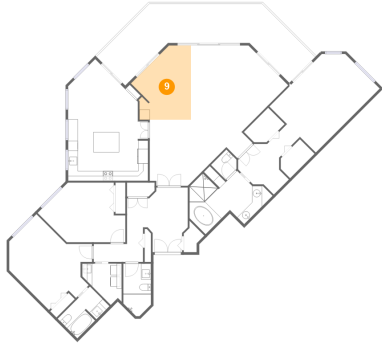

8 Floor 1 - Kitchen

Dimensions: 16'2" x 12'5"
Area: 199 sq. ft
Counted as living area: Yes

Heated: Yes
Finished: Yes
Enclosed: Yes
Contiguous: Yes
Permitted: Yes
Wet space: No
Addition: No
Conversion: No

1180 Gulf Boulevard, Sand Key Club, Clearwater Beach, Pinellas County, Florida, United States, 33767,

9 Floor 1 - Dining Area

Dimensions: 12'2" x 15'0"
Area: 141 sq. ft
Counted as living area: Yes

Heated: Yes
Finished: Yes
Enclosed: Yes
Contiguous: Yes
Permitted: Yes
Wet space: No
Addition: No
Conversion: No