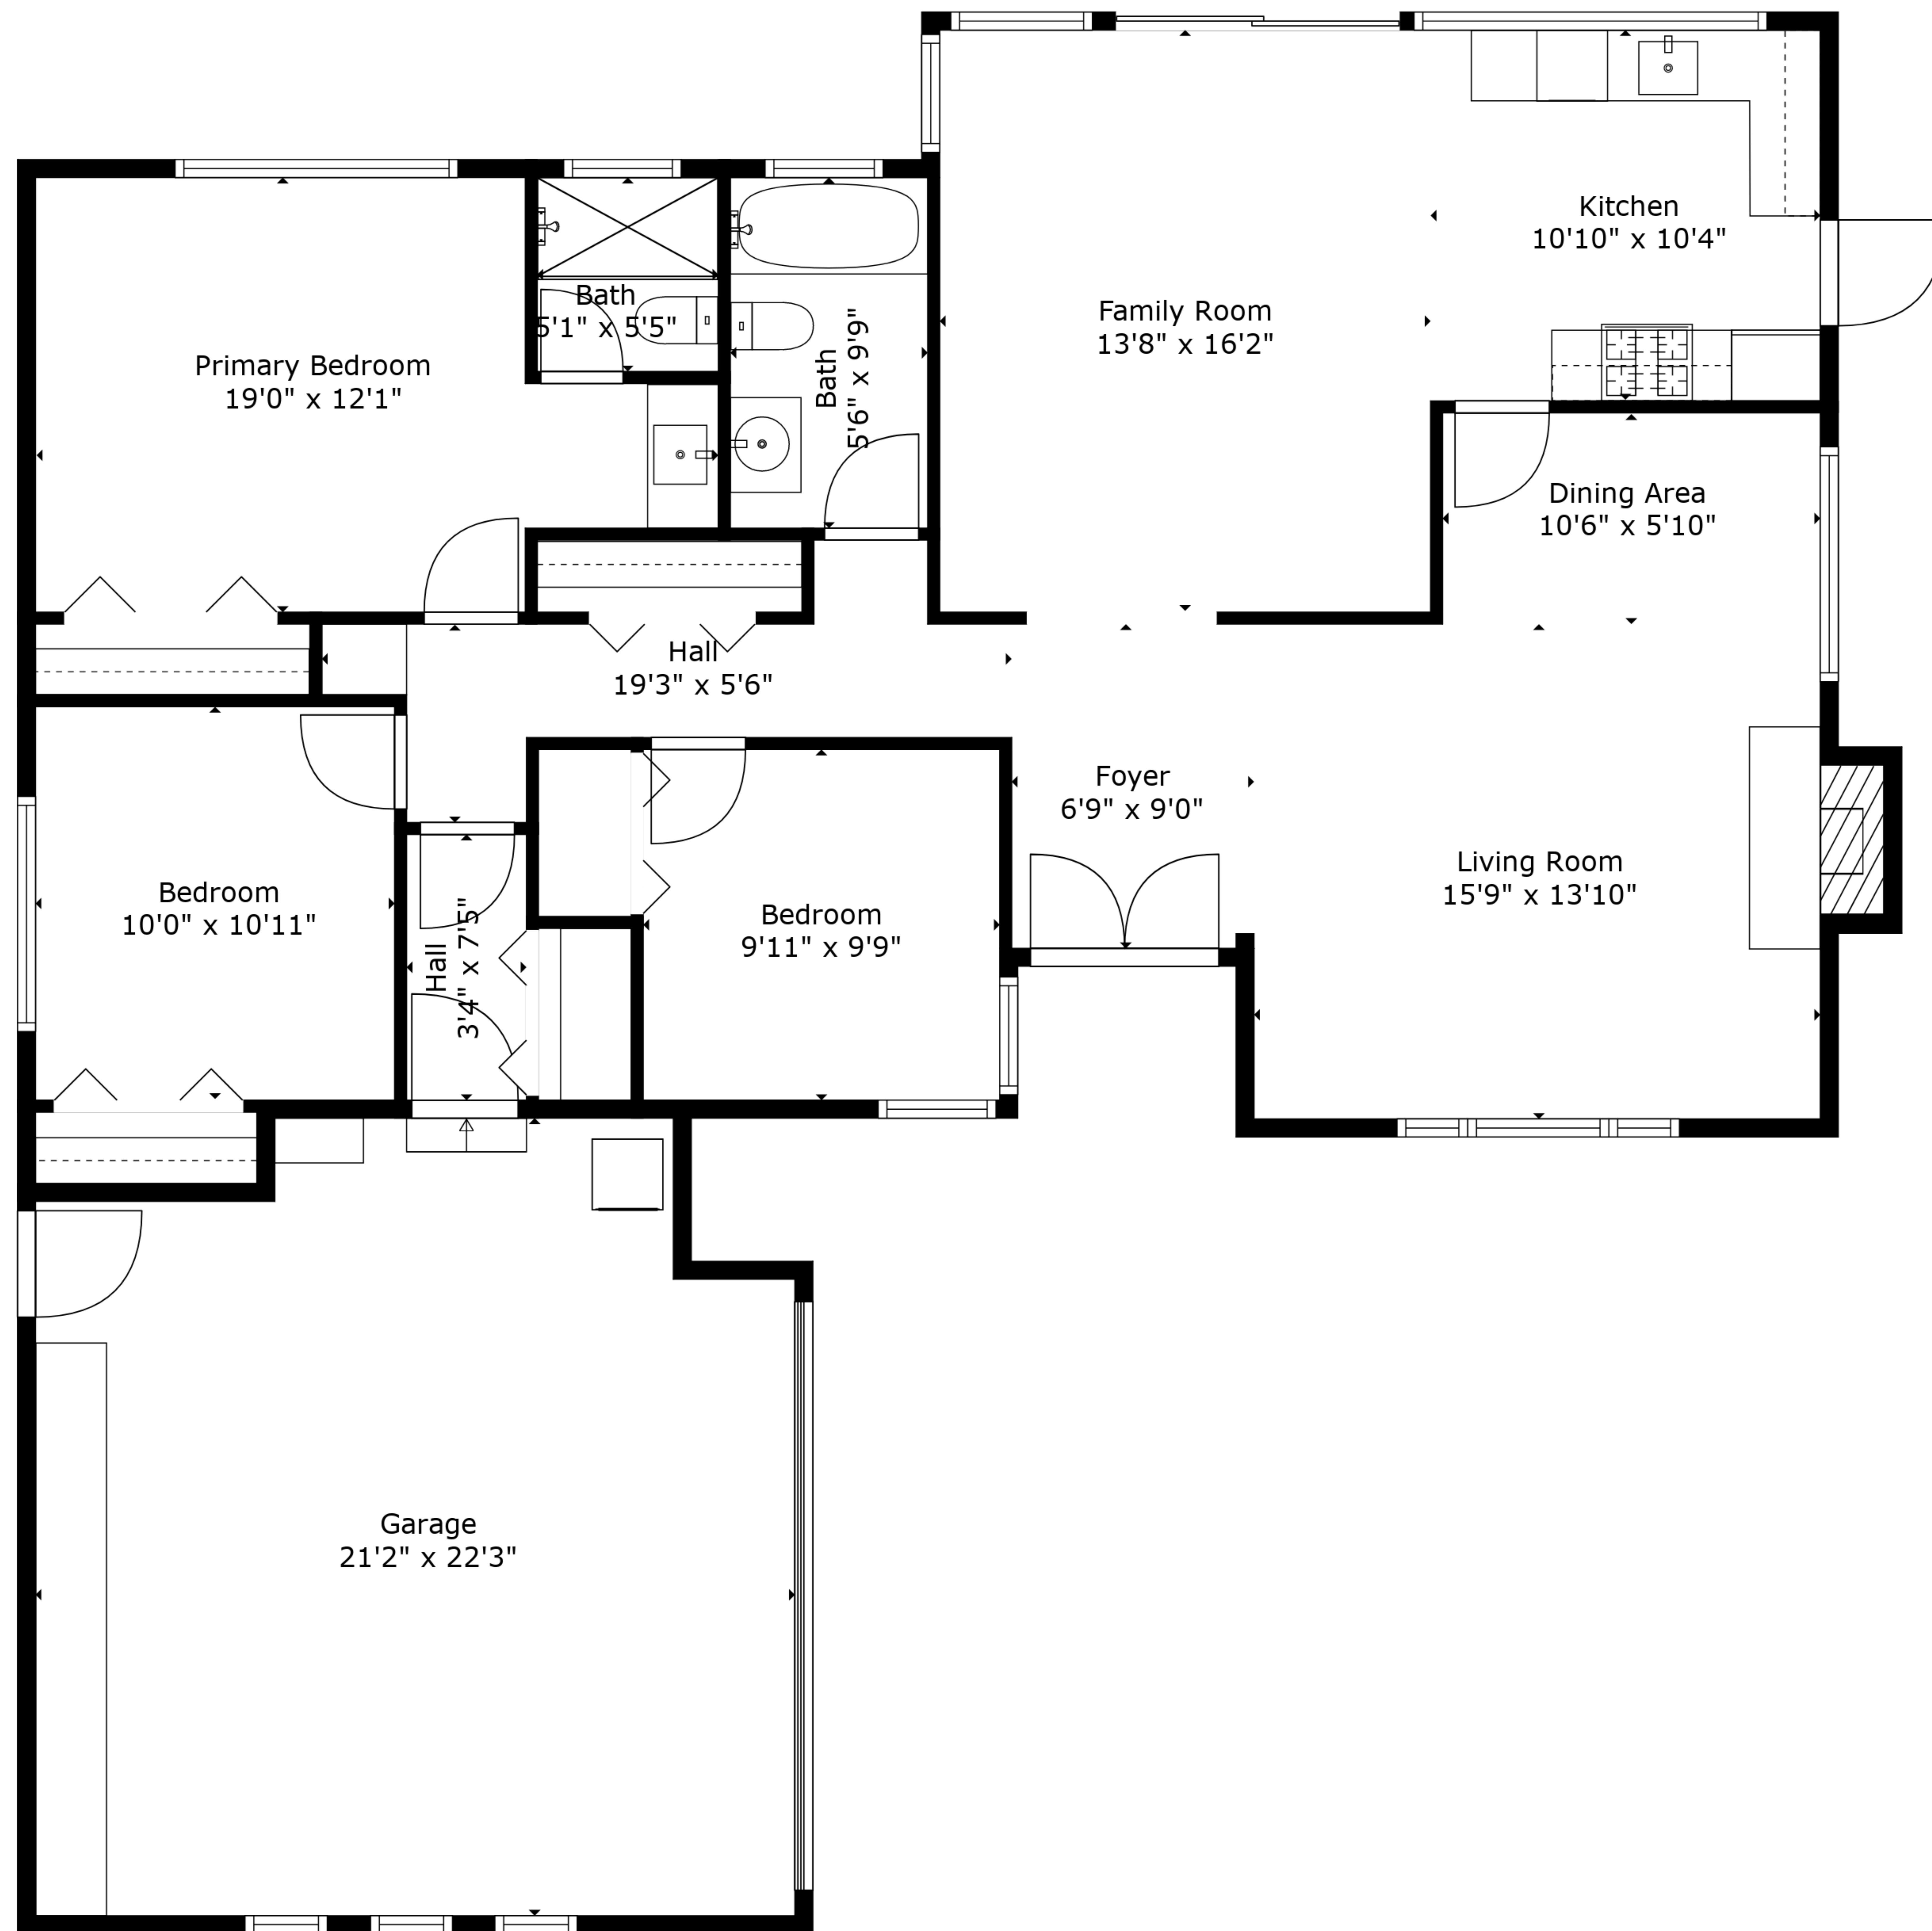

TOTAL: 1377 sq. ft

FLOOR 1: 1377 sq. ft

EXCLUDED AREAS: GARAGE: 440 sq. ft, FIREPLACE: 9 sq. ft

TOTAL: 1377 sq. ft

FLOOR 1: 1377 sq. ft

EXCLUDED AREAS: GARAGE: 440 sq. ft, FIREPLACE: 9 sq. ft