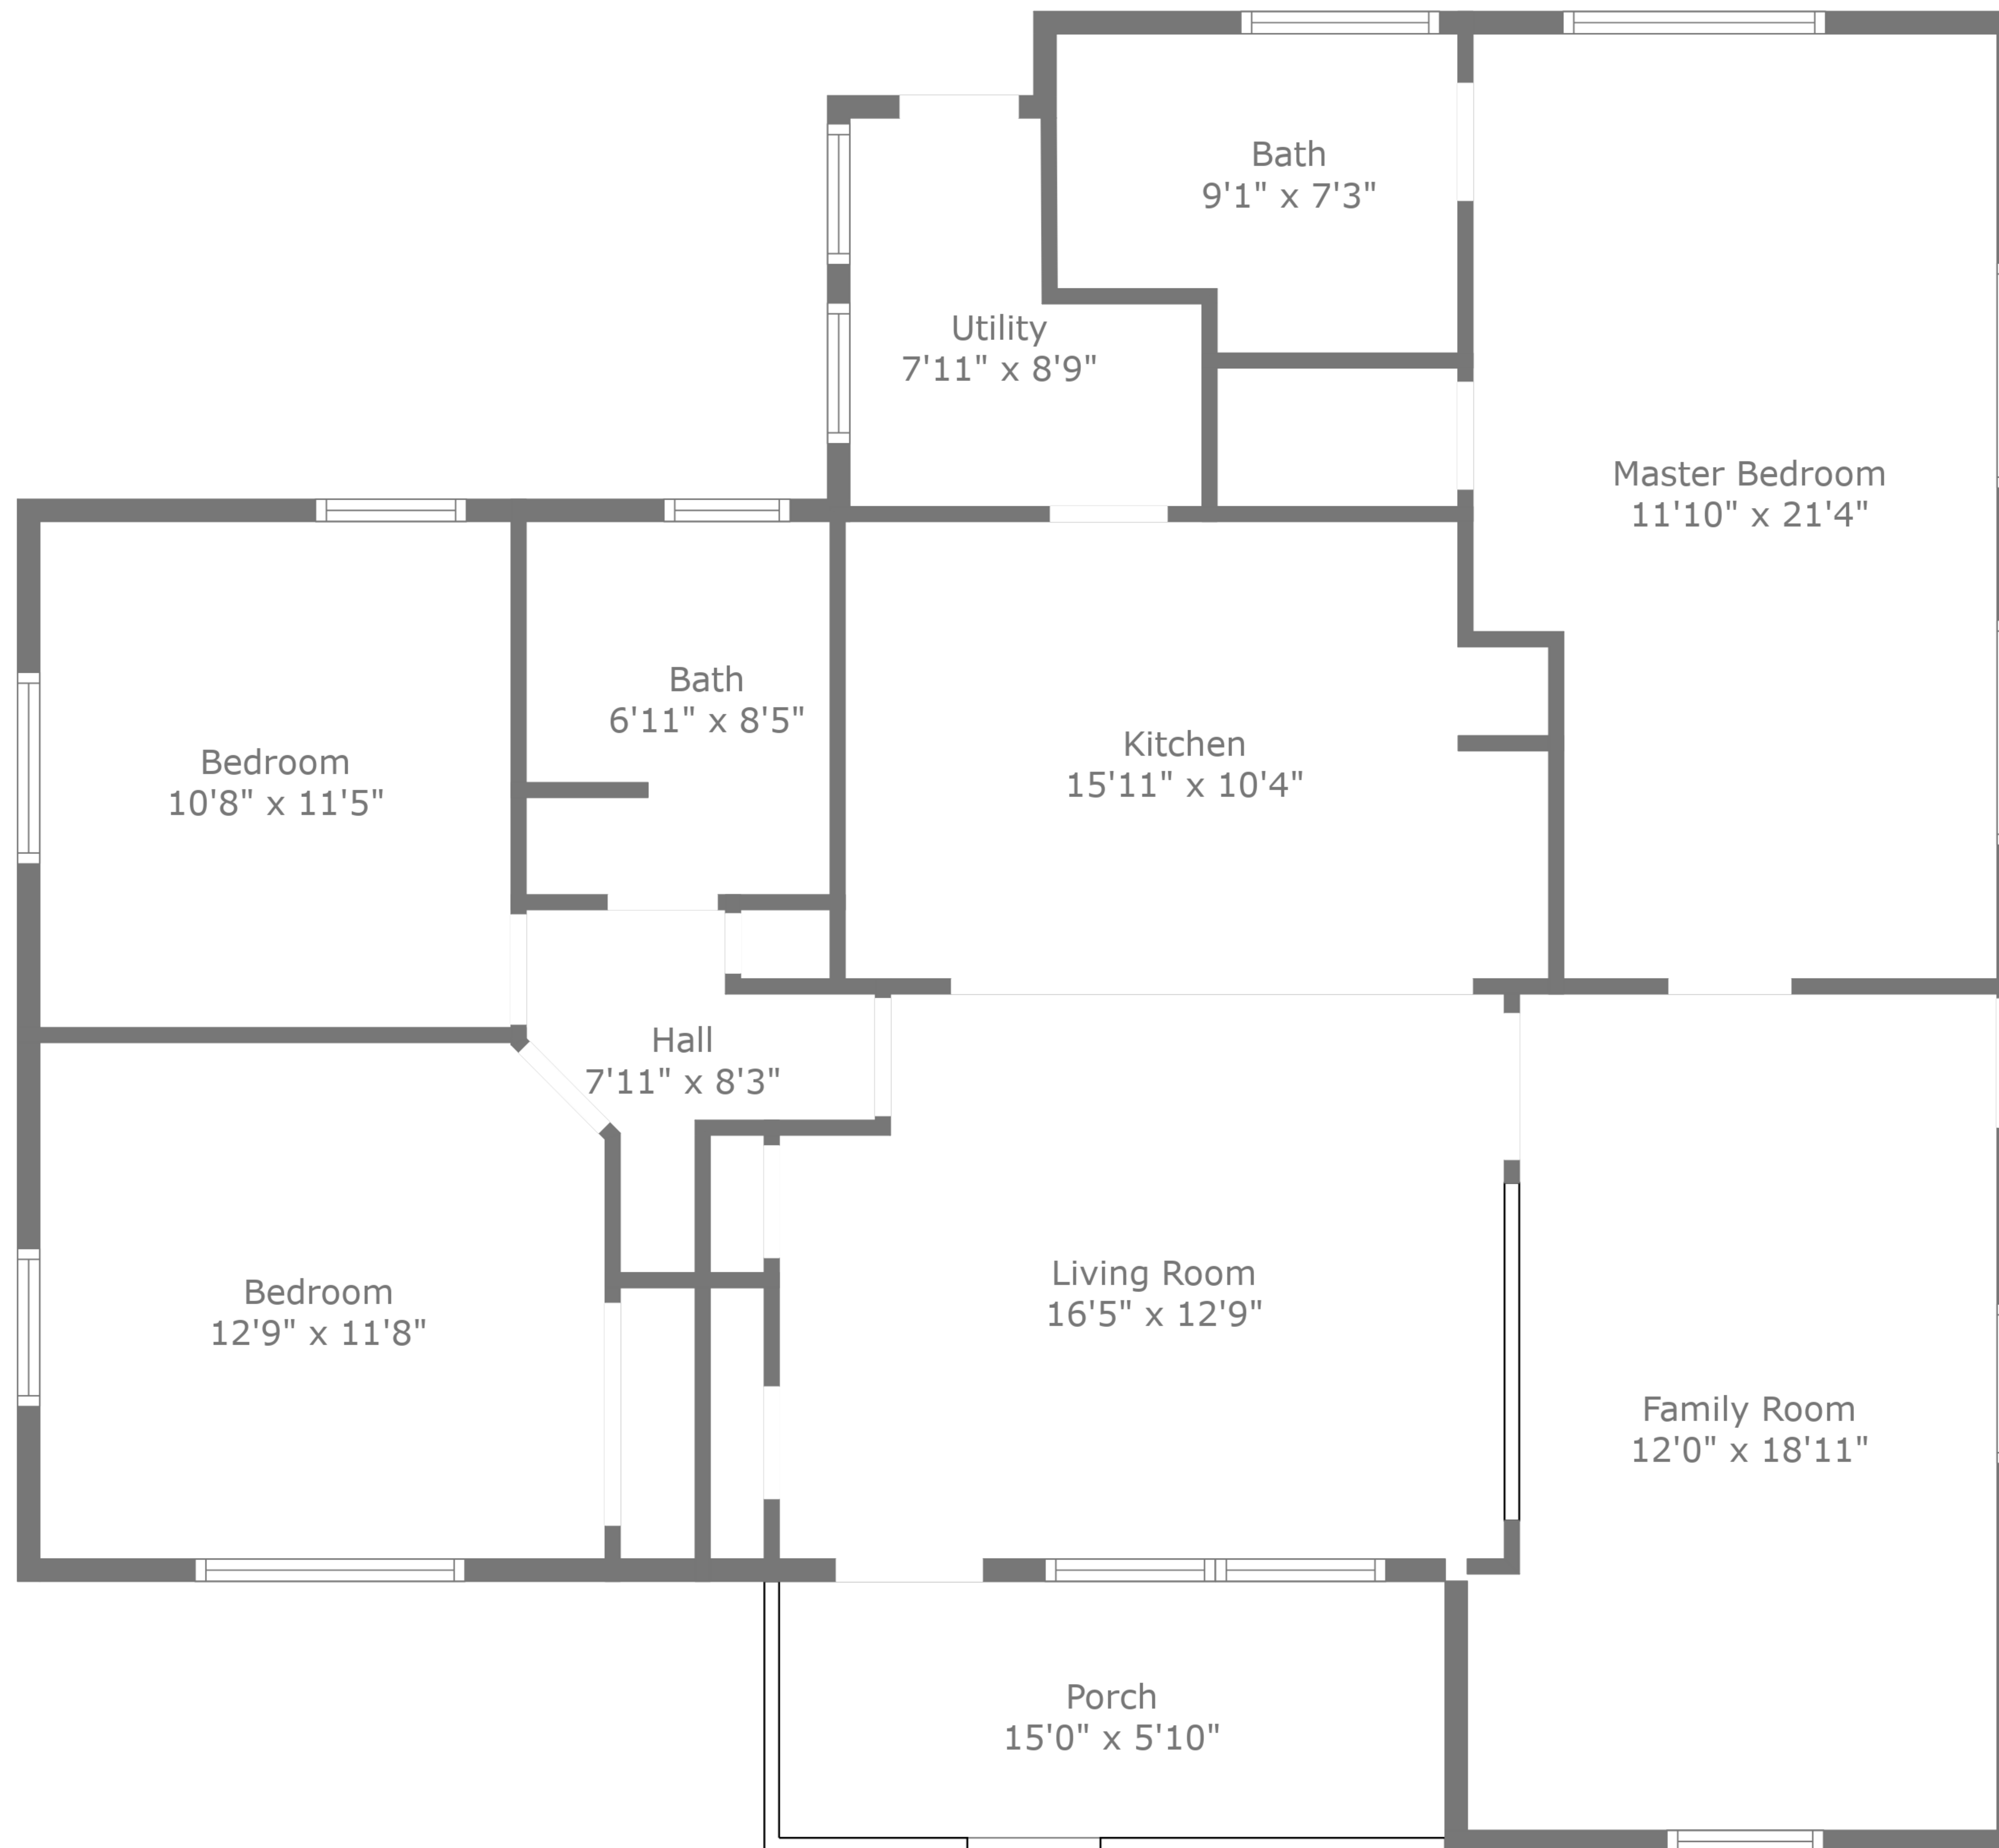

TOTAL: 1417 sq. ft
 FLOOR 1: 1417 sq. ft
 EXCLUDED AREAS: UTILITY: 55 sq. ft, PORCH: 87 sq. ft

Floor Plan Created By Cubicasa App. Measurements Deemed Highly Reliable But Not Guaranteed.

TOTAL: 1417 sq. ft
FLOOR 1: 1417 sq. ft
EXCLUDED AREAS: UTILITY: 55 sq. ft, PORCH: 87 sq. ft

Floor Plan Created By Cubicasa App. Measurements Deemed Highly Reliable But Not Guaranteed.