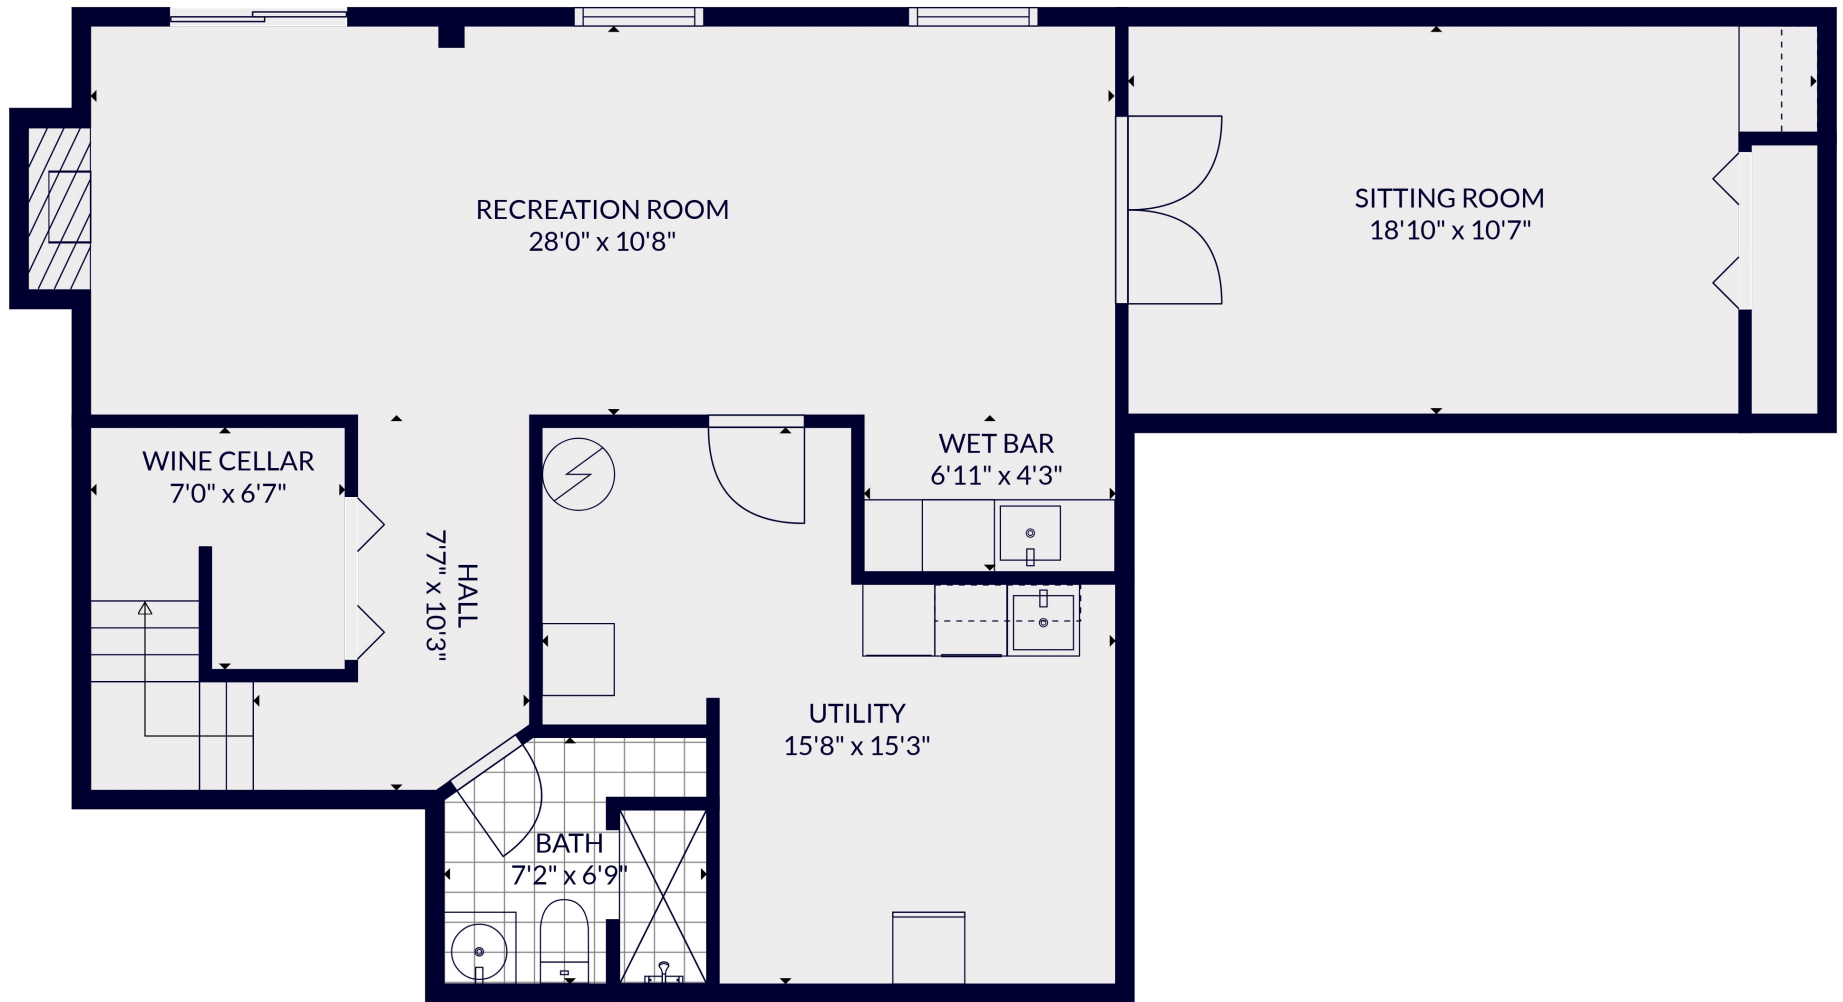

Total scanned area: 4440 sq. ft

MEASUREMENTS ARE CALCULATED BY CUBICASA TECHNOLOGY. DEEMED HIGHLY RELIABLE BUT NOT GUARANTEED.

Total scanned area: 4440 sq. ft

MEASUREMENTS ARE CALCULATED BY CUBICASA TECHNOLOGY. DEEMED HIGHLY RELIABLE BUT NOT GUARANTEED.