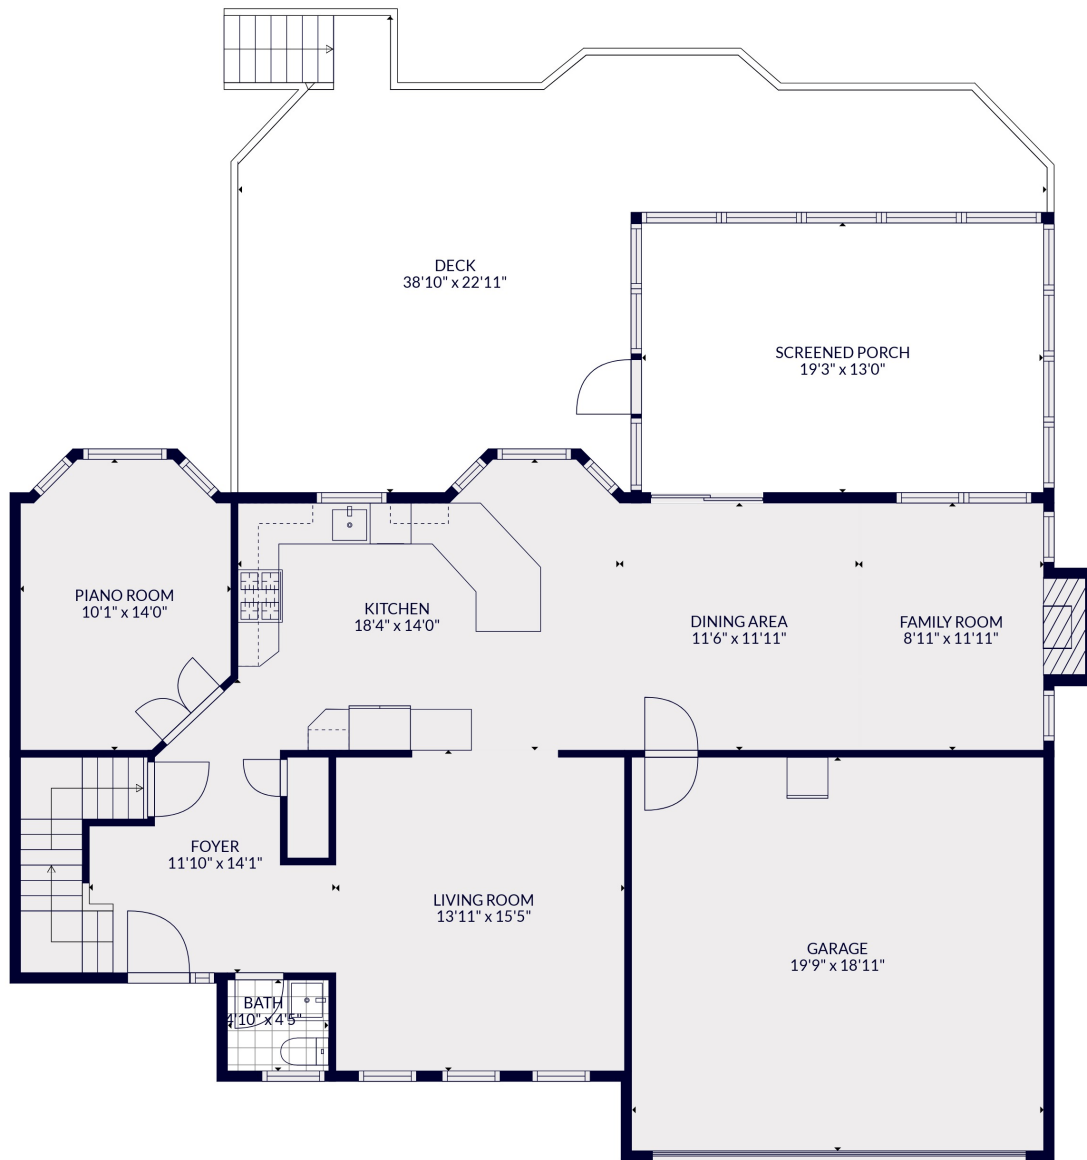

Total scanned area: 4440 sq. ft

MEASUREMENTS ARE CALCULATED BY CUBICASA TECHNOLOGY. DEEMED HIGHLY RELIABLE BUT NOT GUARANTEED.

Total scanned area: 4440 sq. ft

MEASUREMENTS ARE CALCULATED BY CUBICASA TECHNOLOGY. DEEMED HIGHLY RELIABLE BUT NOT GUARANTEED.