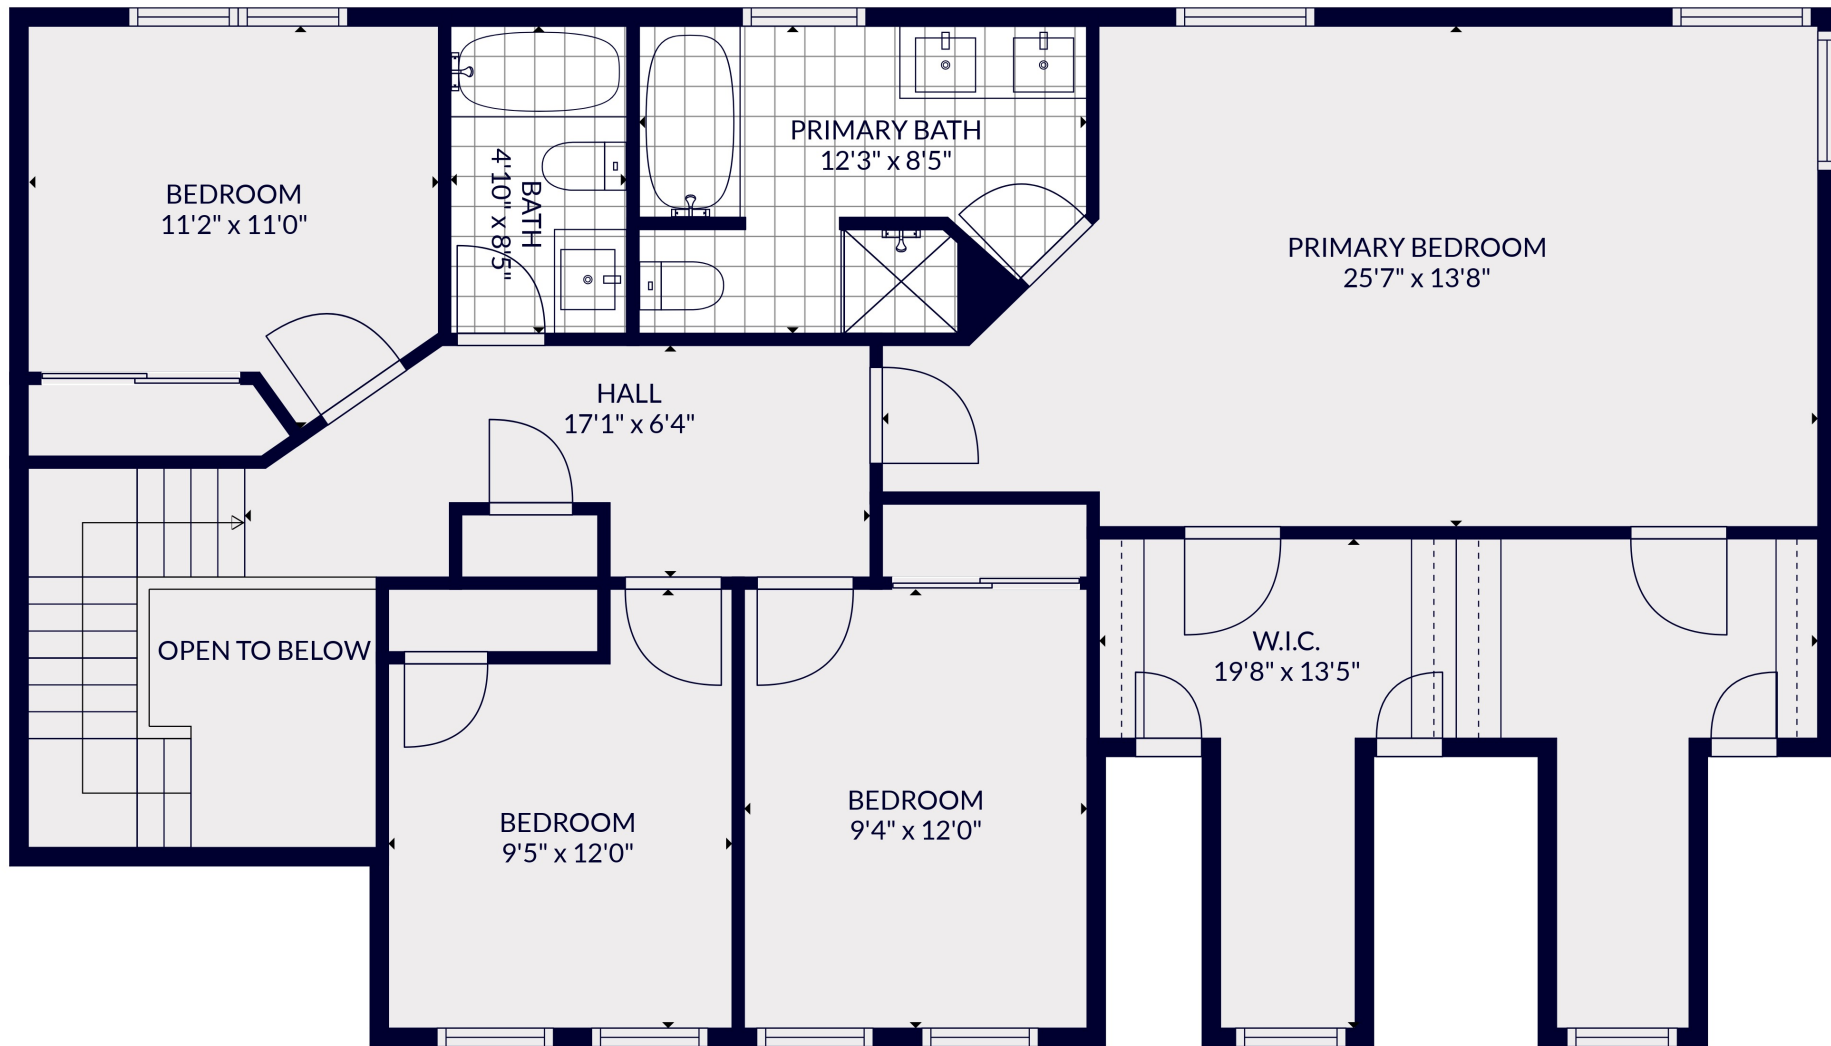

Total scanned area: 4440 sq. ft

MEASUREMENTS ARE CALCULATED BY CUBICASA TECHNOLOGY. DEEMED HIGHLY RELIABLE BUT NOT GUARANTEED.

Total scanned area: 4440 sq. ft

MEASUREMENTS ARE CALCULATED BY CUBICASA TECHNOLOGY. DEEMED HIGHLY RELIABLE BUT NOT GUARANTEED.