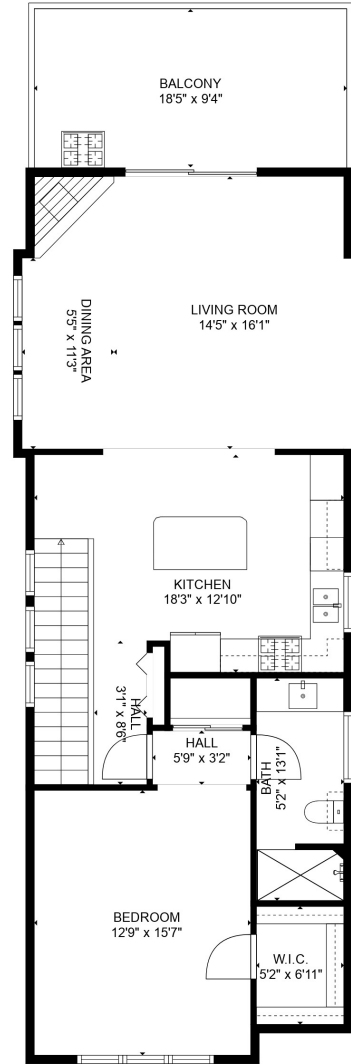

FLOOR 1

FLOOR 2

GROSS INTERNAL AREA
 FLOOR 1: 616 sq. ft, FLOOR 2: 949 sq. ft
 EXCLUDED AREAS: GARAGE: 224 sq. ft, PATIO: 179 sq. ft, BALCONY: 172 sq. ft
 TOTAL: 1565 sq. ft
 SIZES AND DIMENSIONS ARE APPROXIMATE, ACTUAL MAY VARY.

GROSS INTERNAL AREA
 FLOOR 1: 616 sq. ft, FLOOR 2: 949 sq. ft
 EXCLUDED AREAS: GARAGE: 224 sq. ft, PATIO: 179 sq. ft, BALCONY: 172 sq. ft
 TOTAL: 1565 sq. ft
 SIZES AND DIMENSIONS ARE APPROXIMATE, ACTUAL MAY VARY.