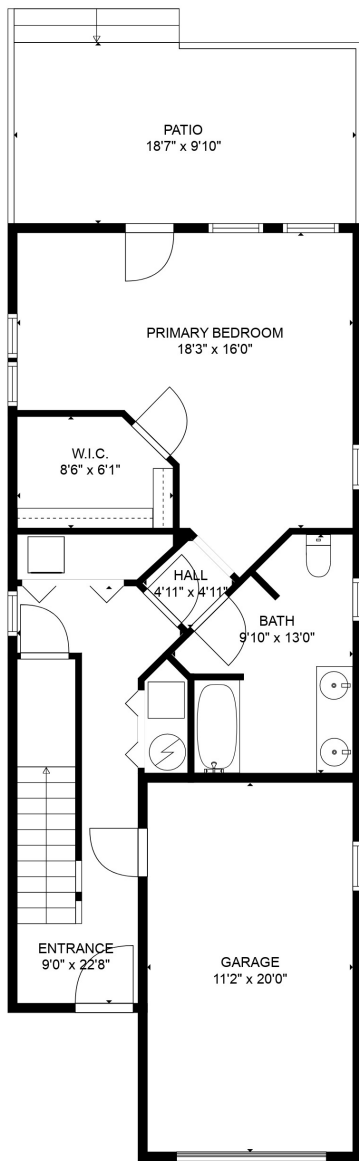

FLOOR 1

FLOOR 2

GROSS INTERNAL AREA
 FLOOR 1: 616 sq. ft, FLOOR 2: 949 sq. ft
 EXCLUDED AREAS: GARAGE: 224 sq. ft, PATIO: 179 sq. ft, BALCONY: 172 sq. ft
 TOTAL: 1565 sq. ft
 SIZES AND DIMENSIONS ARE APPROXIMATE, ACTUAL MAY VARY.

GROSS INTERNAL AREA
 FLOOR 1: 616 sq. ft, FLOOR 2: 949 sq. ft
 EXCLUDED AREAS: GARAGE: 224 sq. ft, PATIO: 179 sq. ft, BALCONY: 172 sq. ft
 TOTAL: 1565 sq. ft
 SIZES AND DIMENSIONS ARE APPROXIMATE, ACTUAL MAY VARY.