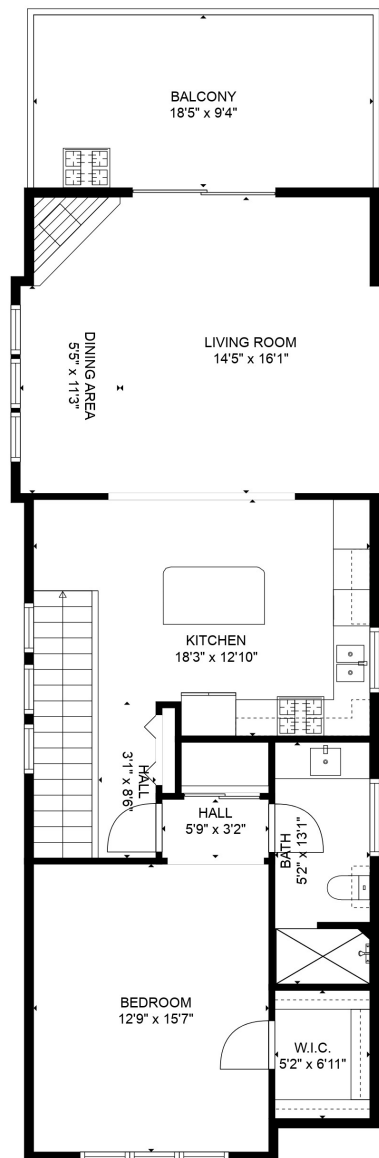

FLOOR 1

FLOOR 2

GROSS INTERNAL AREA
 FLOOR 1: 616 sq. ft, FLOOR 2: 949 sq. ft
 EXCLUDED AREAS: GARAGE: 224 sq. ft, PATIO: 179 sq. ft, BALCONY: 172 sq. ft
 TOTAL: 1565 sq. ft
 SIZES AND DIMENSIONS ARE APPROXIMATE, ACTUAL MAY VARY.

GROSS INTERNAL AREA
 FLOOR 1: 616 sq. ft, FLOOR 2: 949 sq. ft
 EXCLUDED AREAS: GARAGE: 224 sq. ft, PATIO: 179 sq. ft, BALCONY: 172 sq. ft
 TOTAL: 1565 sq. ft
 SIZES AND DIMENSIONS ARE APPROXIMATE, ACTUAL MAY VARY.