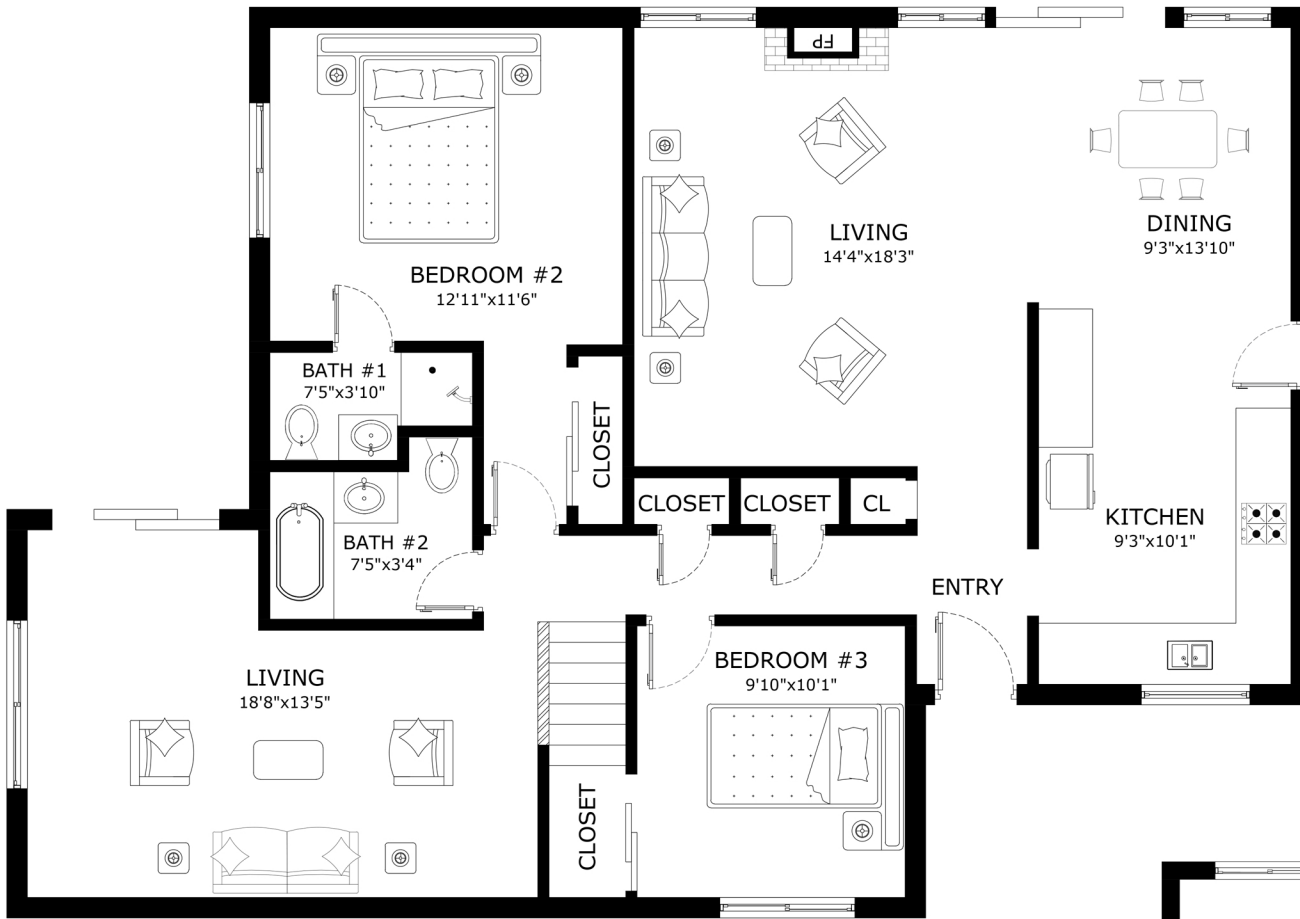

ADDRESS: 1658 Borden Street, San Mateo, California, 94403, United States.

FIRST FLOOR

SECOND FLOOR

'This floor plan is for illustration purposes only and is not intended to provide precise layout or measurements of the home. Potential buyers should investigate these issues to their own satisfaction.'