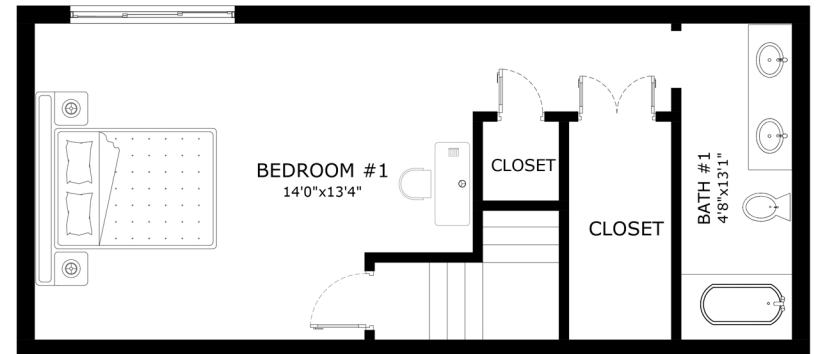

ADDRESS: 1658 Borden Street, San Mateo, California, 94403, United States.

FIRST FLOOR

SECOND FLOOR

'This floor plan is for illustration purposes only and is not intended to provide precise layout or measurements of the home. Potential buyers should investigate these issues to their own satisfaction.'