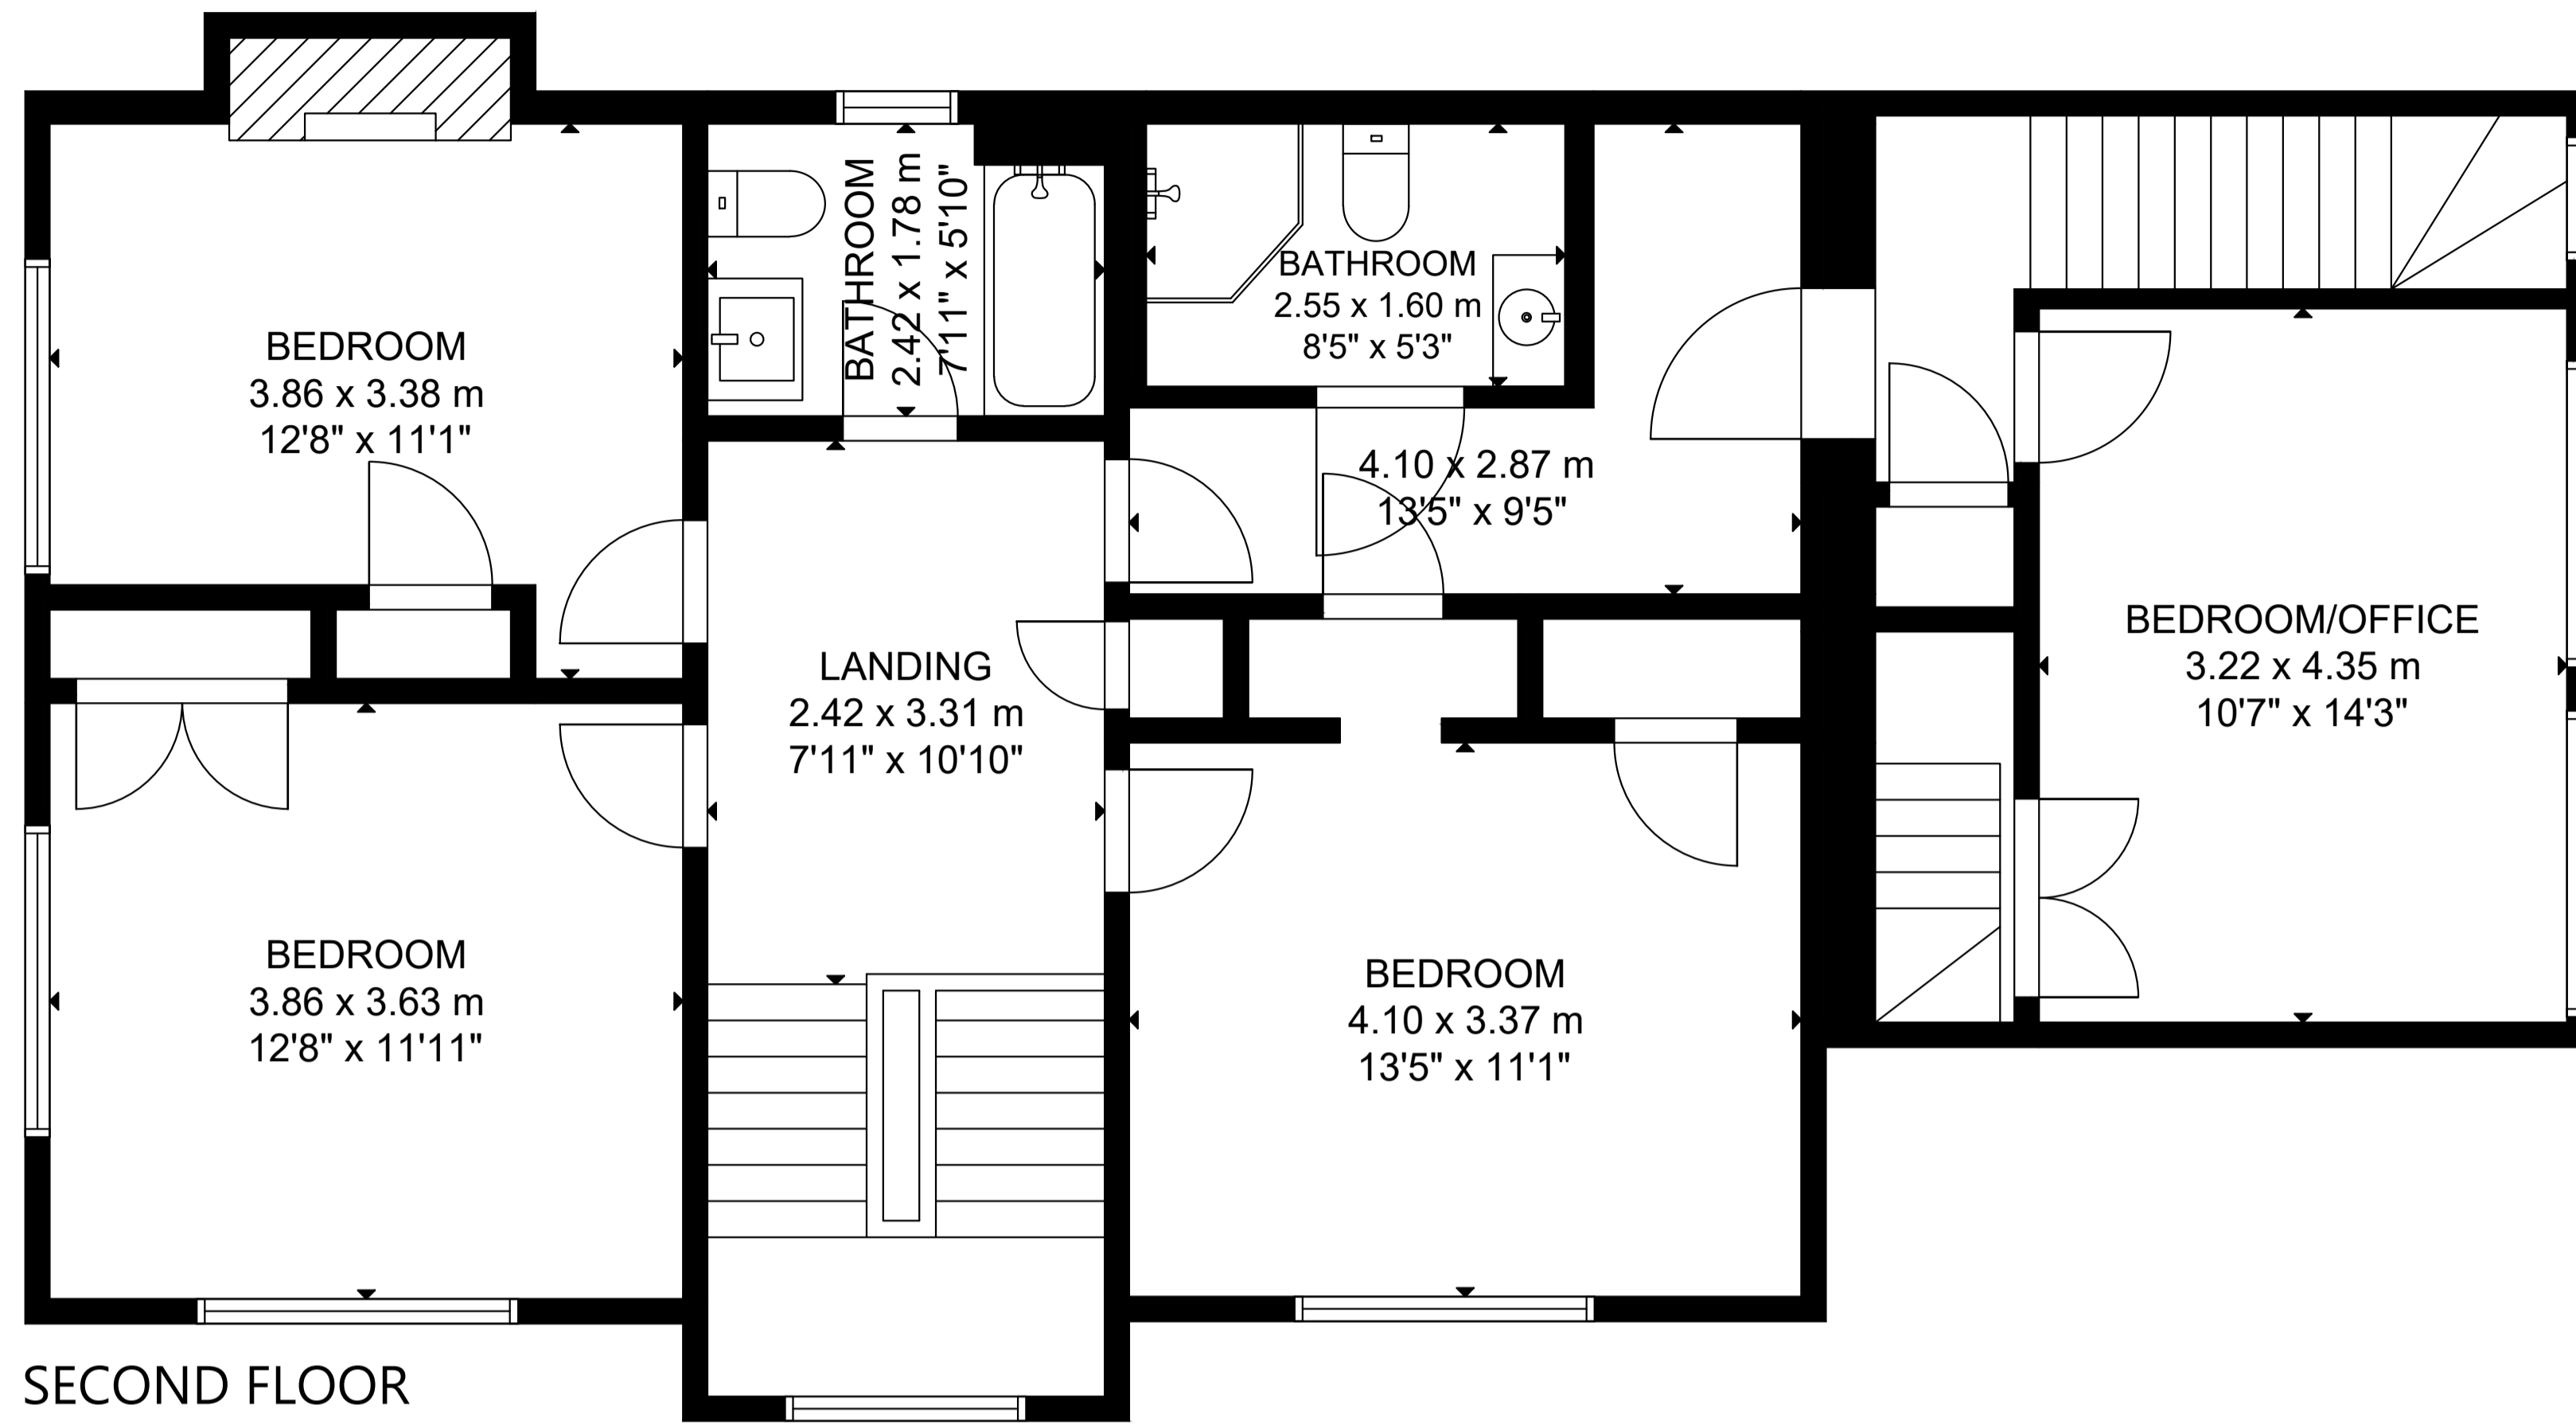

56 Inglewood Drive

GROSS INTERNAL AREA
 MAIN FLOOR: 1,109 sq ft/ 103 m², SECOND FLOOR: 1,124 sq ft/ 104 m²
 3RD FLOOR: 825 sq ft/ 77 m², LOWER FLOOR: 987 sq ft/ 92 m²
 TOTAL: 4,045 sq ft/ 376 m²
 SIZE AND DIMENSIONS ARE APPROXIMATE, ACTUAL MAY VARY.