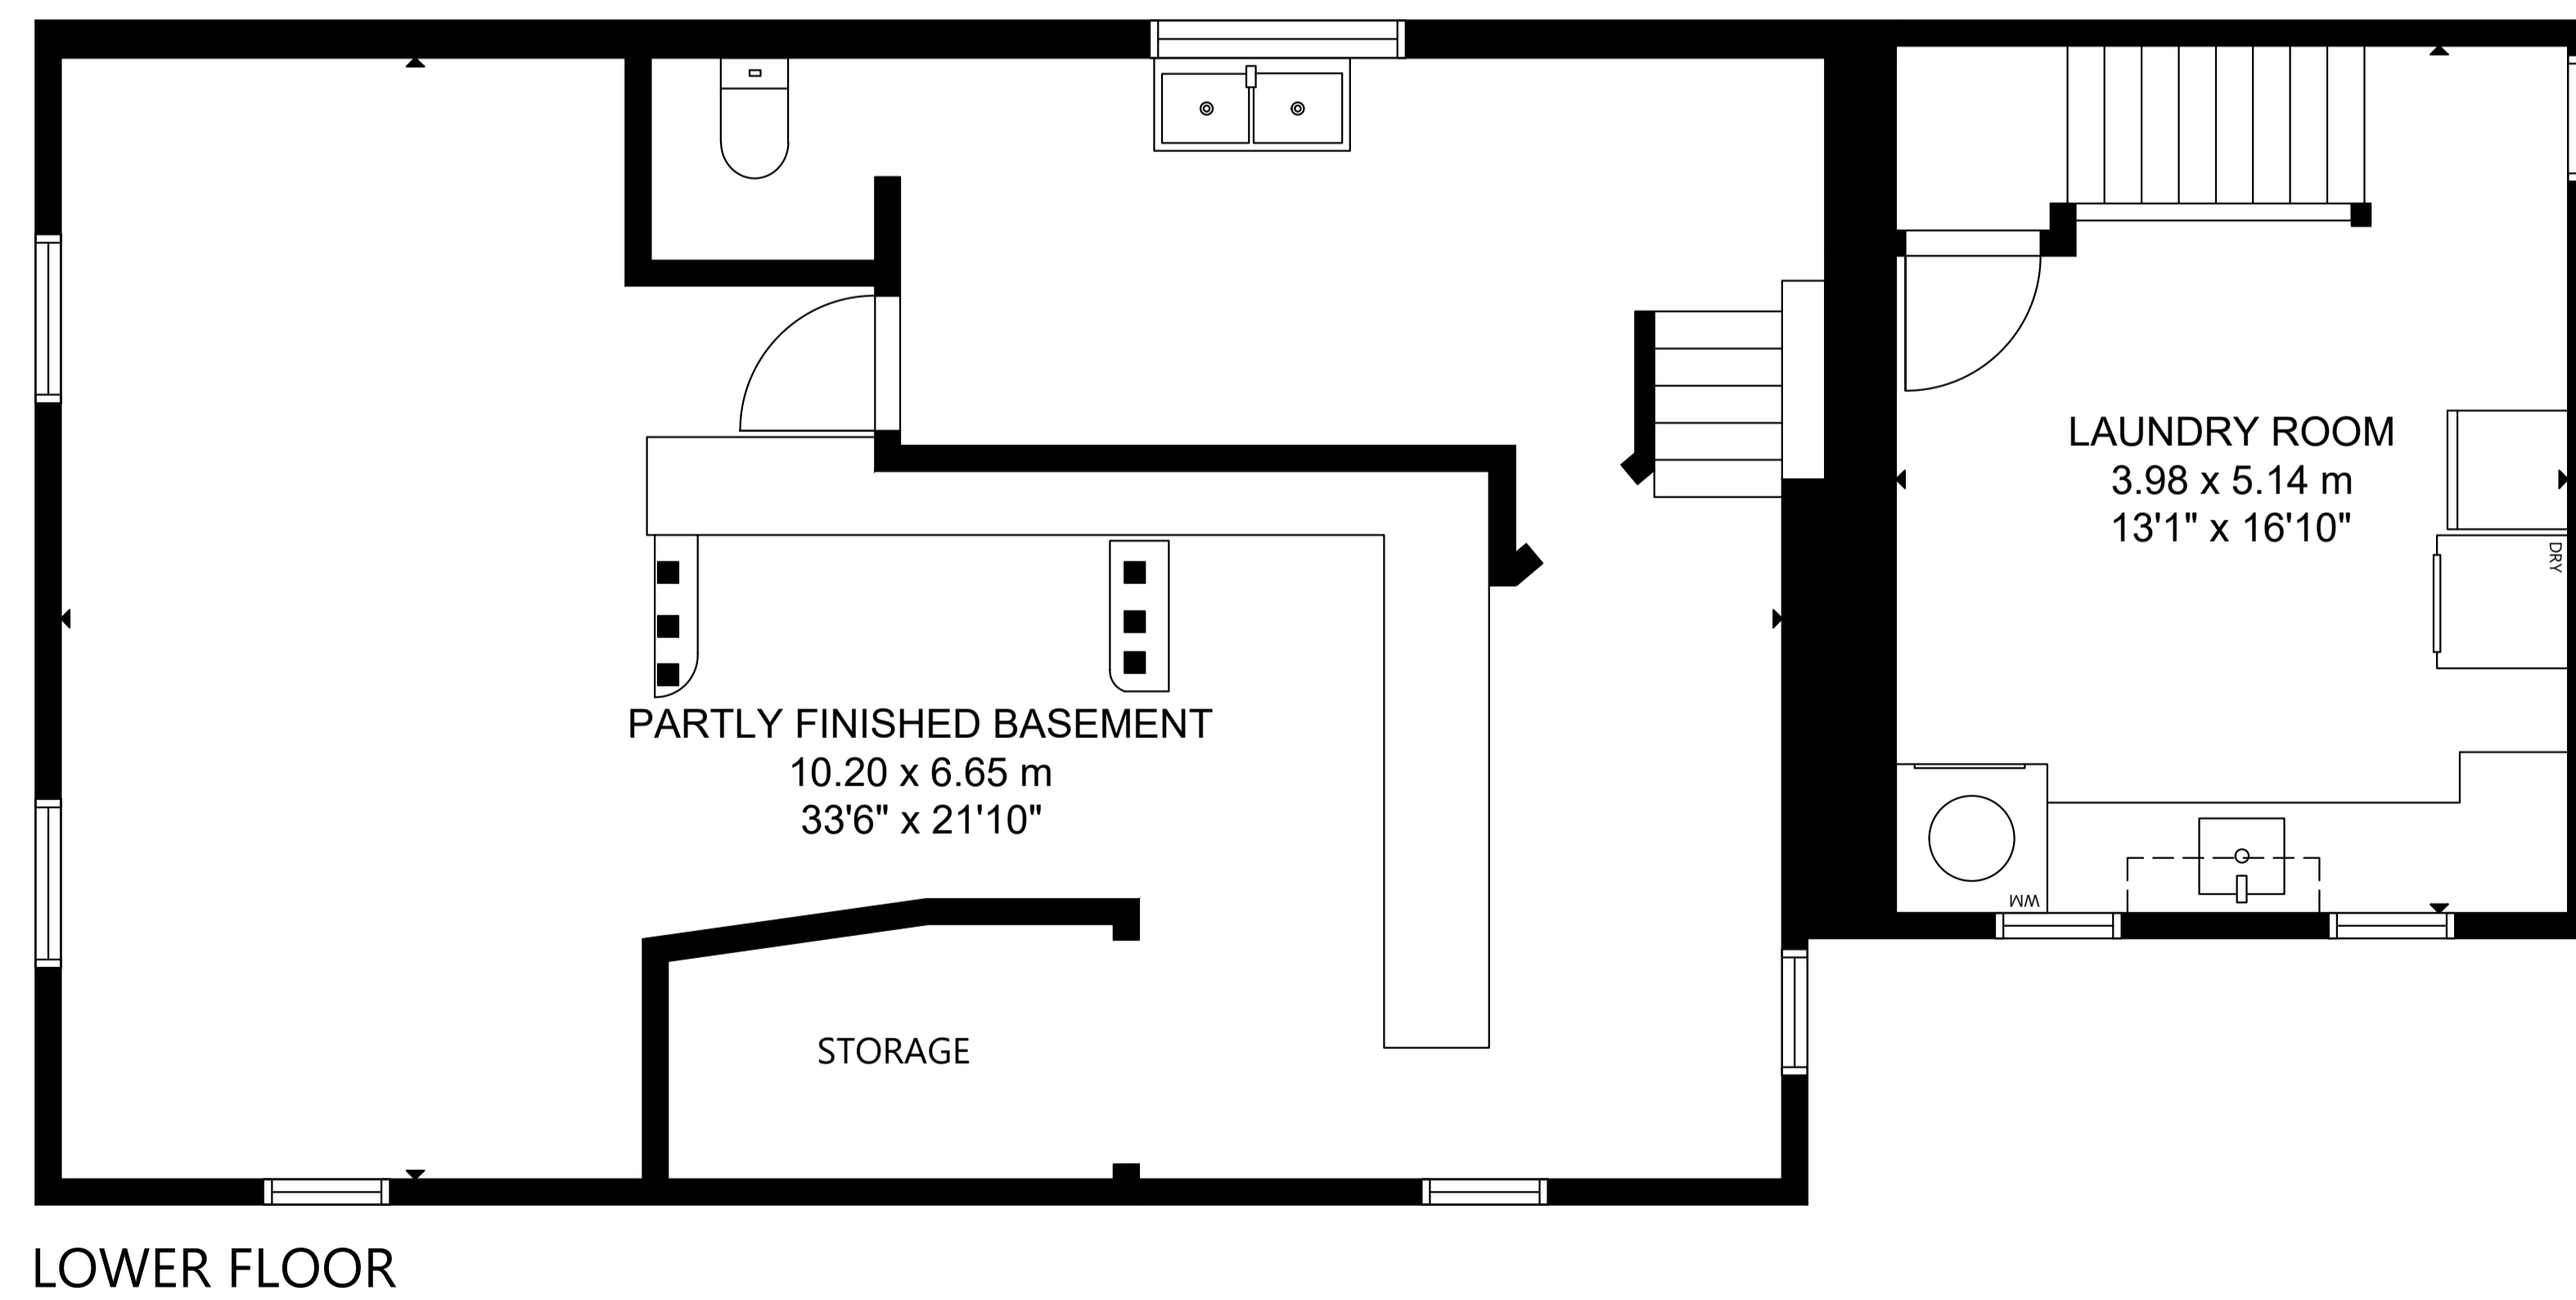

56 Inglewood Drive

GROSS INTERNAL AREA
 MAIN FLOOR: 1,109 sq ft/ 103 m², SECOND FLOOR: 1,124 sq ft/ 104 m²
 3RD FLOOR: 825 sq ft/ 77 m², LOWER FLOOR: 987 sq ft/ 92 m²
 TOTAL: 4,045 sq ft/ 376 m²
 SIZE AND DIMENSIONS ARE APPROXIMATE, ACTUAL MAY VARY.