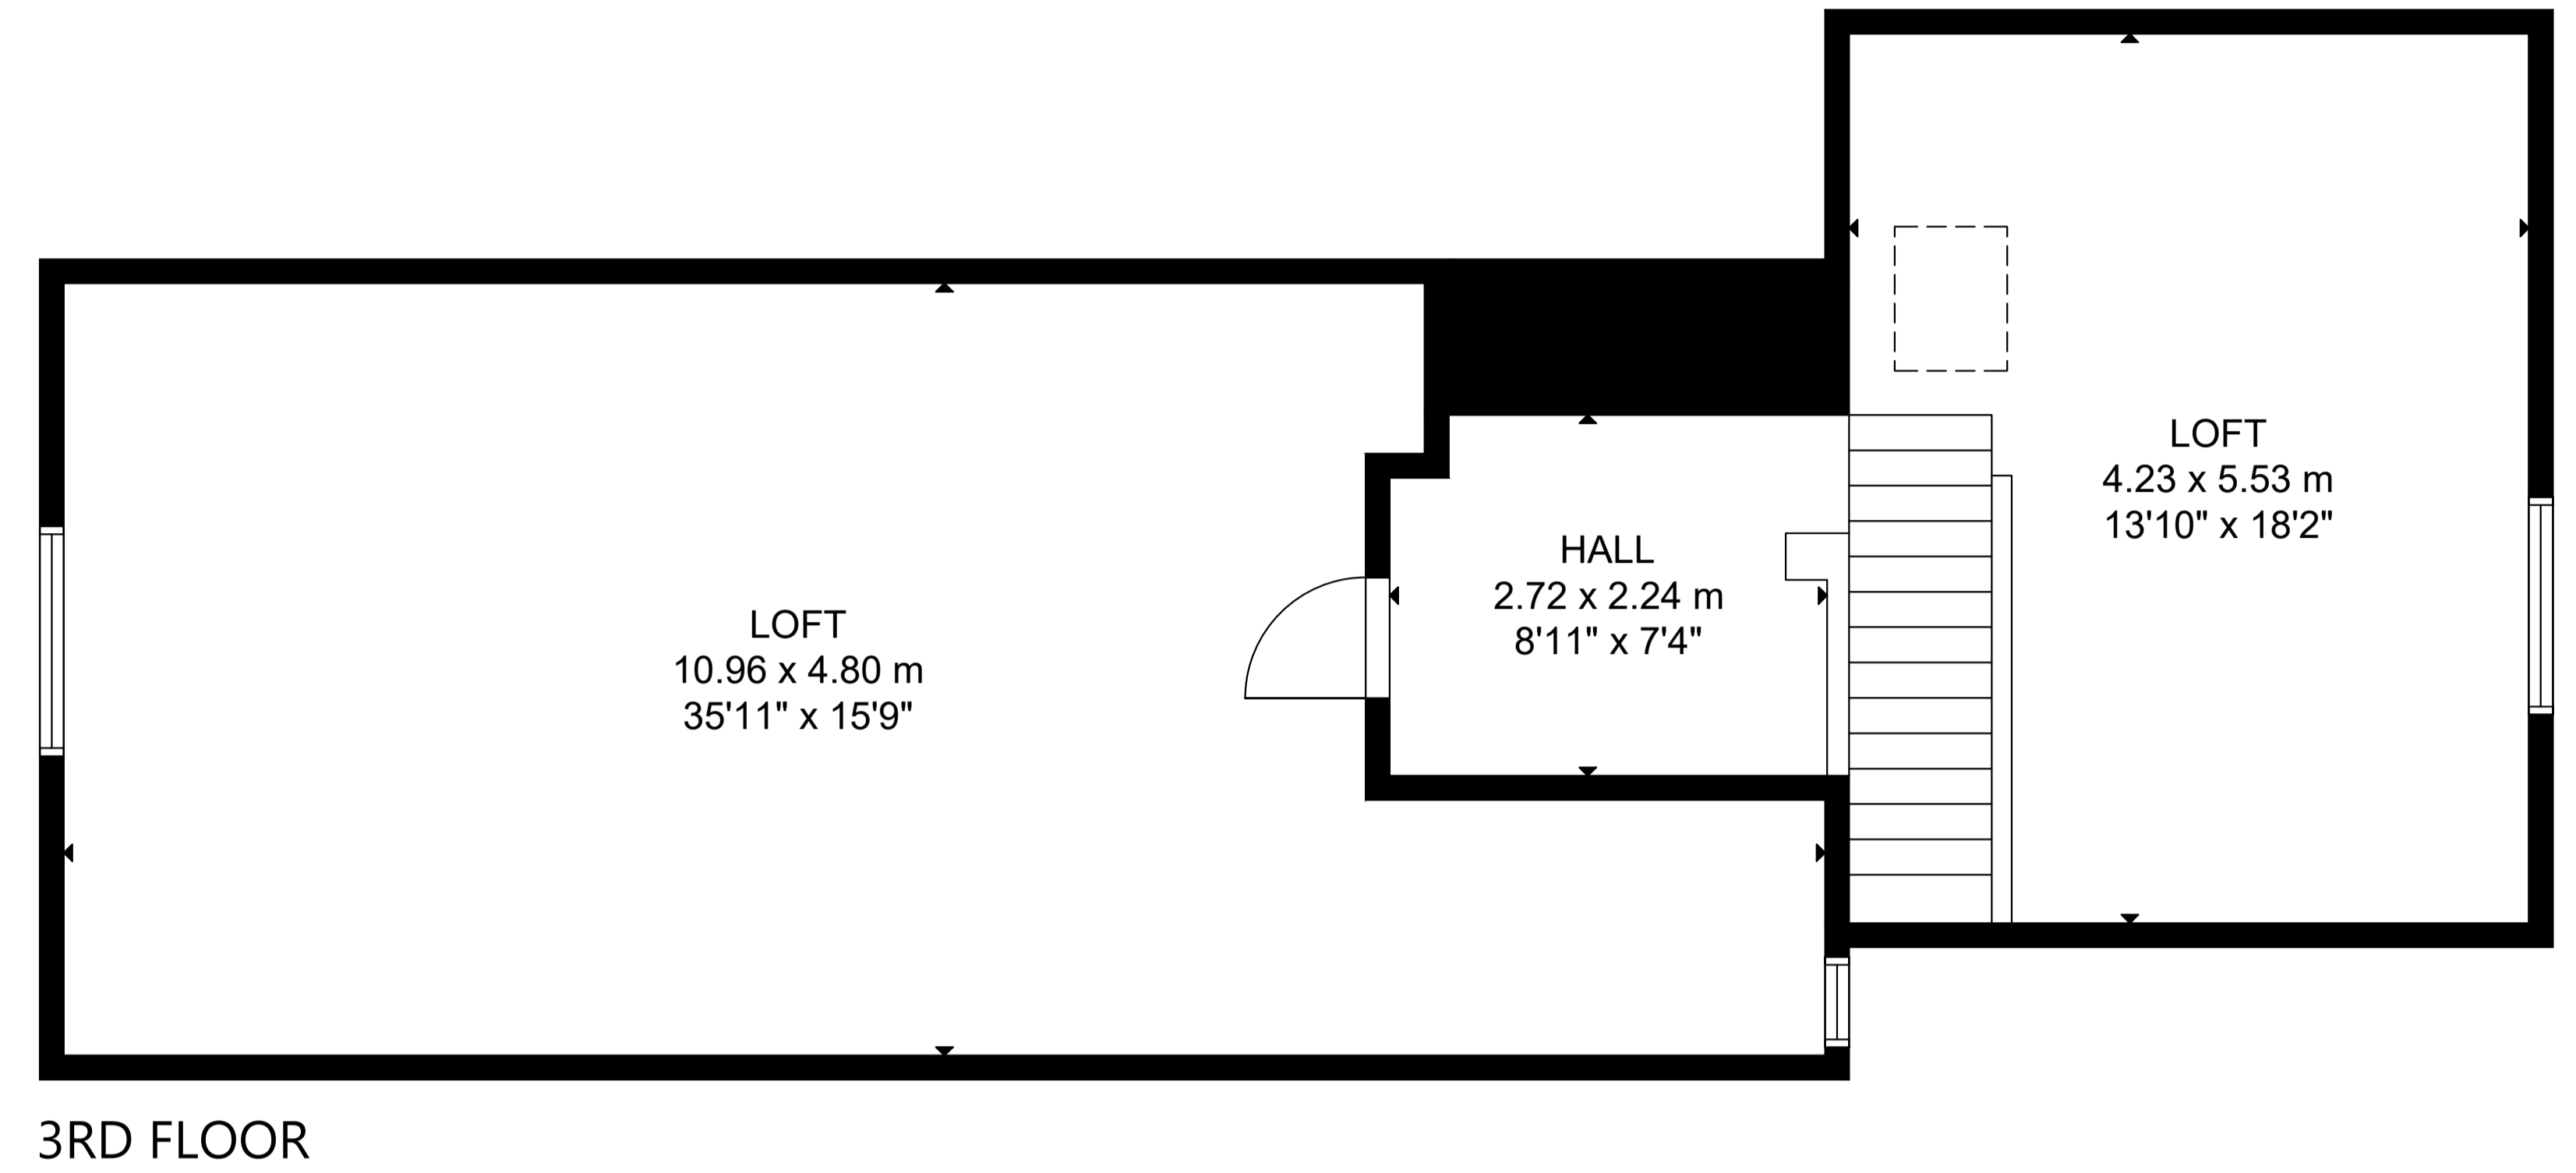

56 Inglewood Drive

GROSS INTERNAL AREA
 MAIN FLOOR: 1,109 sq ft/ 103 m², SECOND FLOOR: 1,124 sq ft/ 104 m²
 3RD FLOOR: 825 sq ft/ 77 m², LOWER FLOOR: 987 sq ft/ 92 m²
 TOTAL: 4,045 sq ft/ 376 m²
 SIZE AND DIMENSIONS ARE APPROXIMATE, ACTUAL MAY VARY.