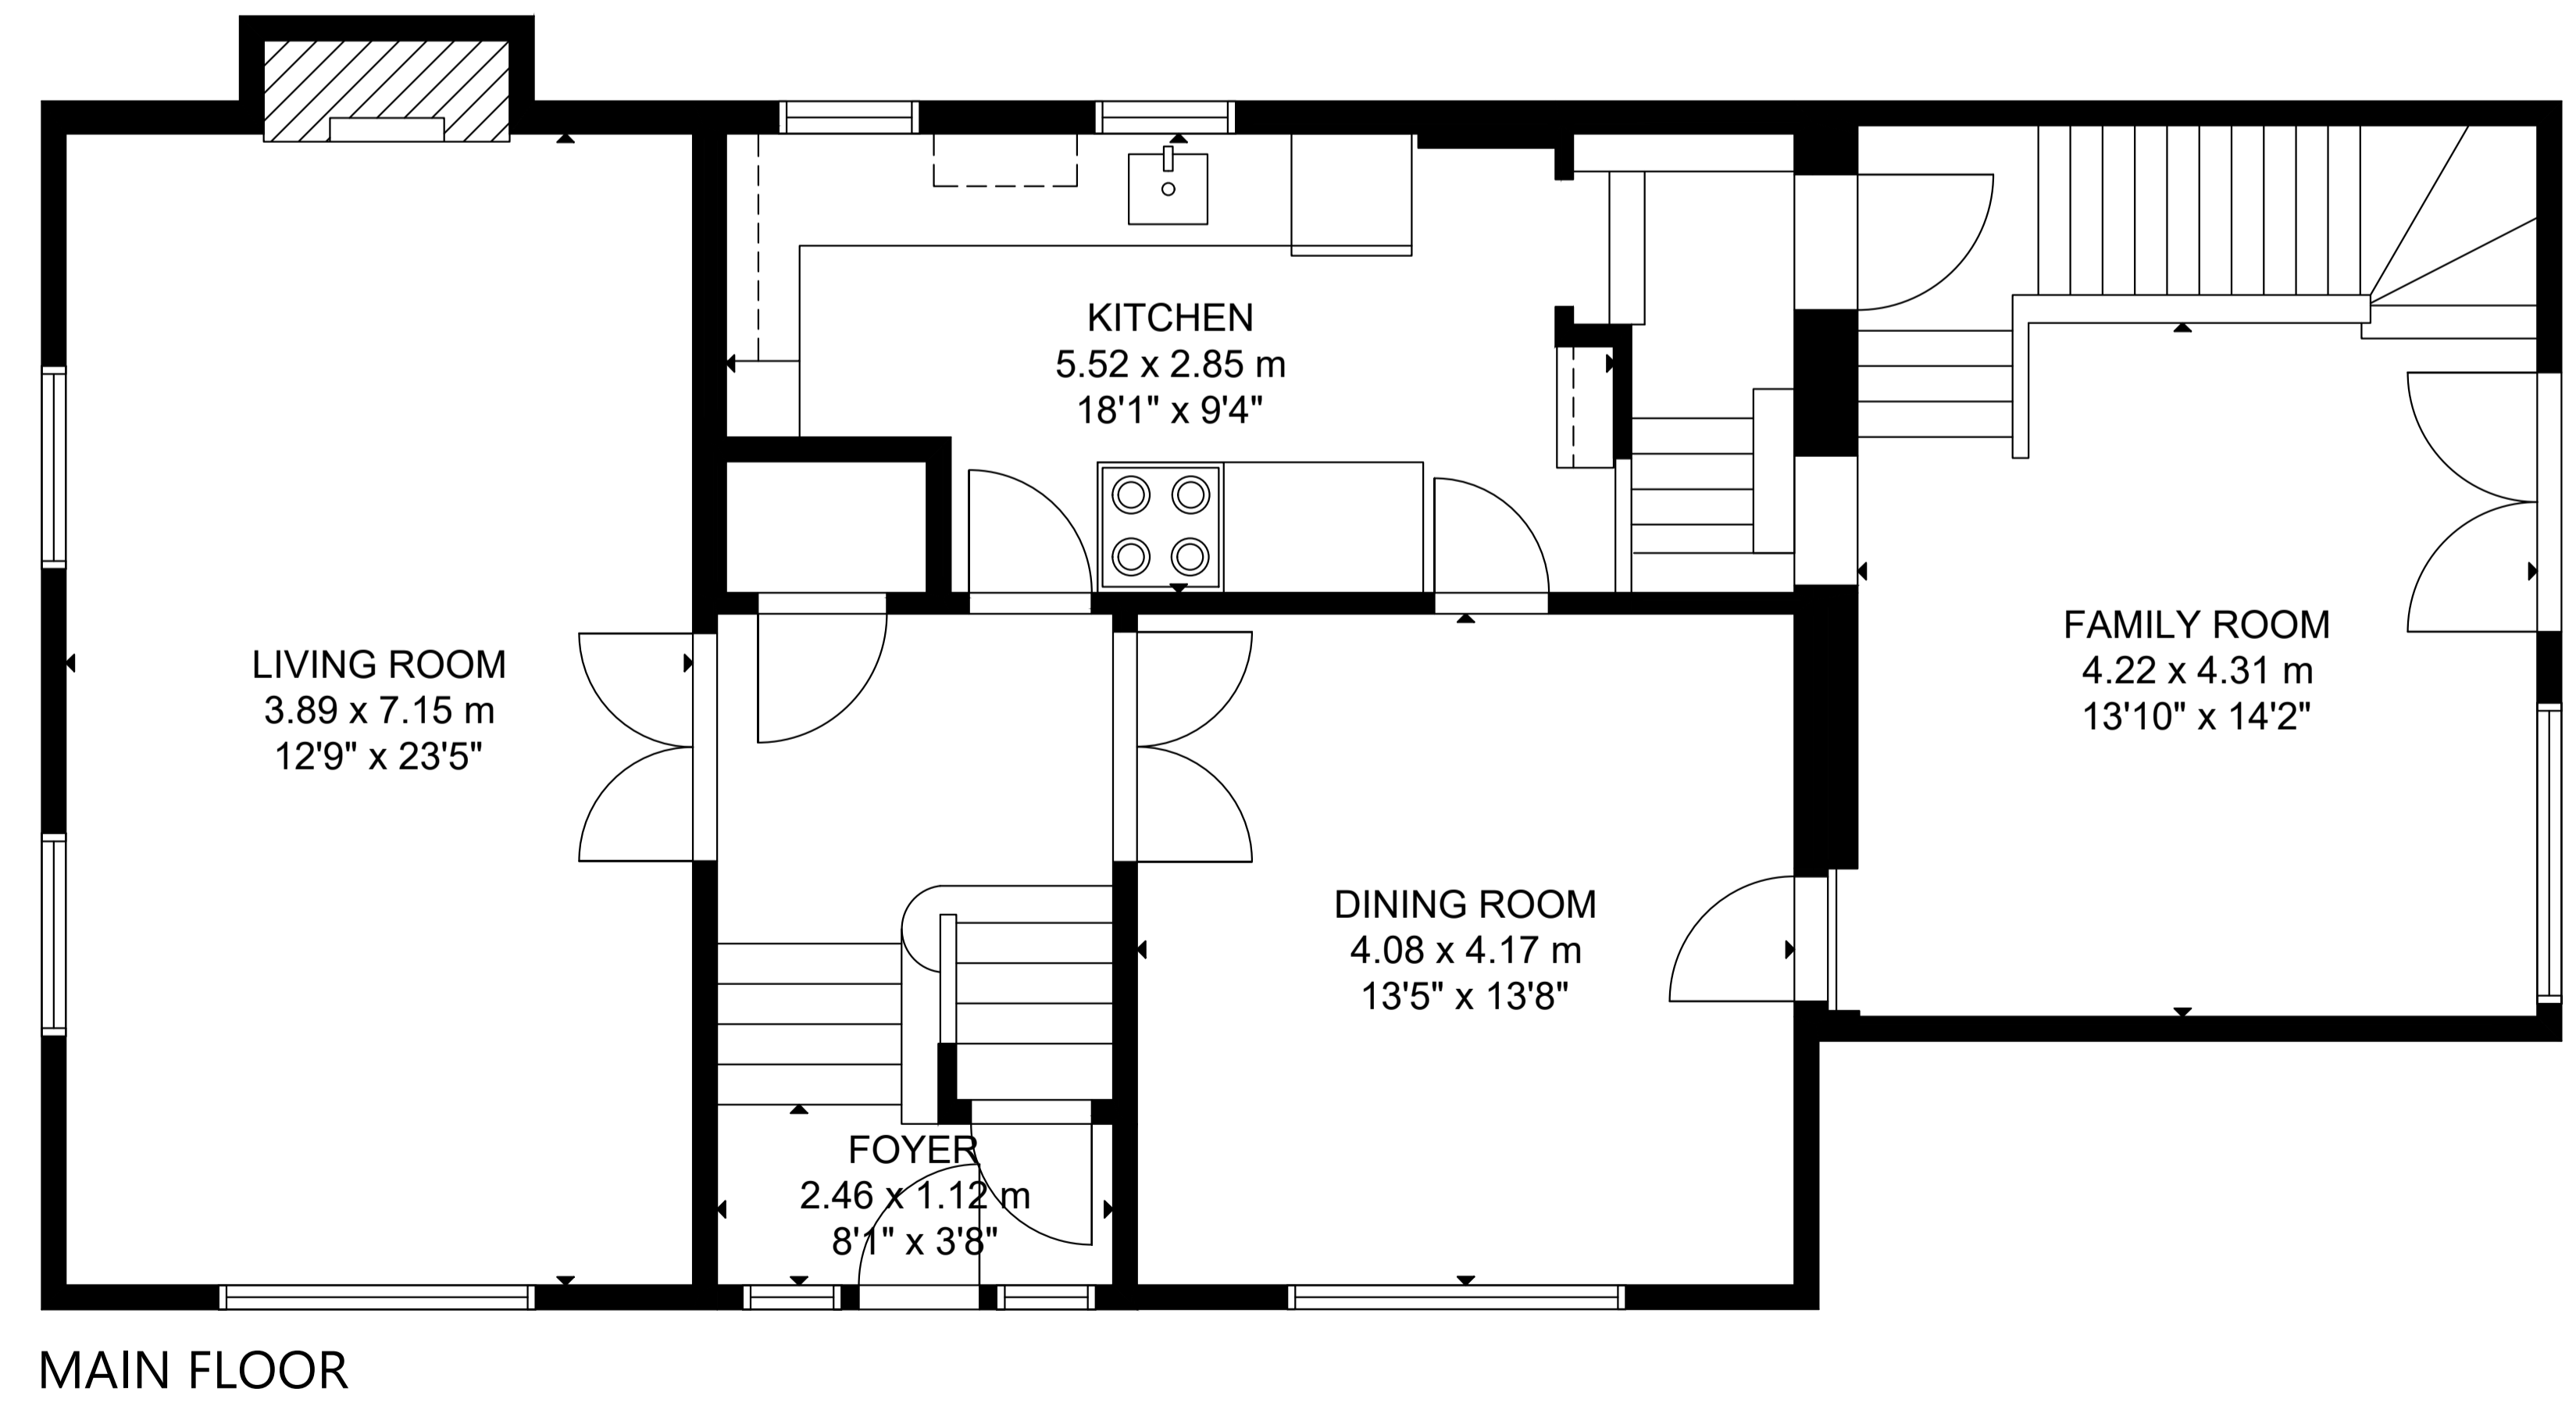

56 Inglewood Drive

GROSS INTERNAL AREA
 MAIN FLOOR: 1,109 sq ft/ 103 m², SECOND FLOOR: 1,124 sq ft/ 104 m²
 3RD FLOOR: 825 sq ft/ 77 m², LOWER FLOOR: 987 sq ft/ 92 m²
 TOTAL: 4,045 sq ft/ 376 m²
 SIZE AND DIMENSIONS ARE APPROXIMATE, ACTUAL MAY VARY.