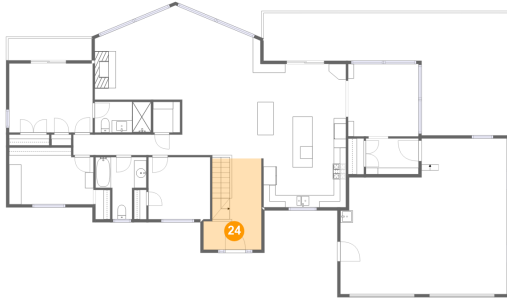

23 Floor 2 - Mudroom

Dimensions: 8'7" x 5'10"
Area: 50 sq. ft
Counted as Living Area:
Yes

Heated: Yes
Finished: Yes
Enclosed: Yes
Contiguous:
Yes
Permitted: Yes
Wet Space: No
Addition: No
Conversion: No

270 Virginia Key Lane, Union Hall, Franklin County, Virginia, United States, 24176

24 Floor 2 - Foyer

Dimensions: 9'5" x 14'10"
Area: 126 sq. ft
Counted as Living Area:
Yes

Heated: Yes
Finished: Yes
Enclosed: Yes
Contiguous:
Yes
Permitted: Yes
Wet Space: No
Addition: No
Conversion: No