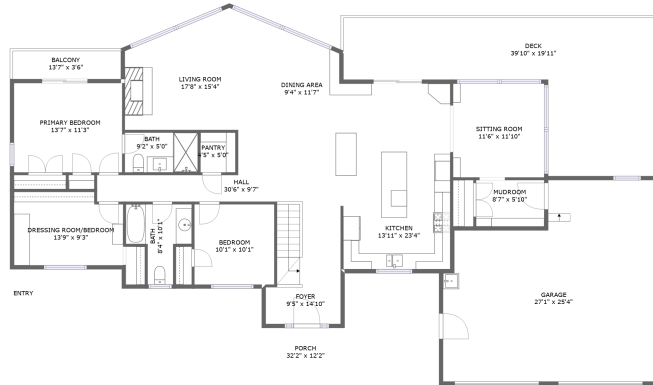

270 Virginia Key Lane, Union Hall, Franklin County, Virginia, United States, 24176

Property Summary

1 garages   **3** bedrooms   **3** bathrooms   **1** half baths

2 floors   **3,898** Gross Living Area sqft   **7,206** total sqft