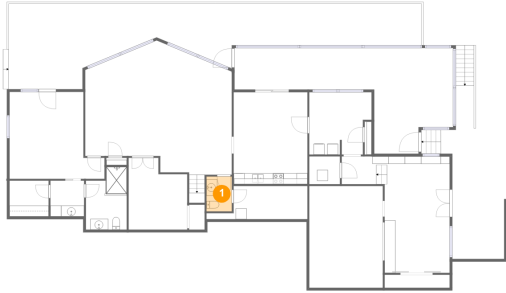

270 Virginia Key Lane, Union Hall, Franklin County, Virginia, United States, 24176

1 Floor 1 - Wc

Dimensions: 4'8" x 6'5"
Area: 30 sq. ft
Counted as Living Area:
Yes

Heated: Yes
Finished: Yes
Enclosed: Yes
Contiguous:
Yes
Permitted: Yes
Wet Space: Yes
Addition: No
Conversion: No