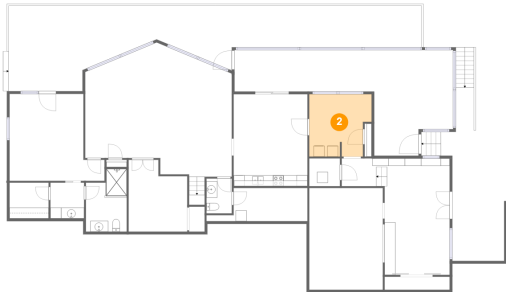

2 Floor 1 - Laundry

Dimensions: 11'6" x 11'6"
Area: 121 sq. ft
Counted as Living Area:
Yes

Heated: Yes
Finished: Yes
Enclosed: Yes
Contiguous:
Yes
Permitted: Yes
Wet Space: No
Addition: No
Conversion: No