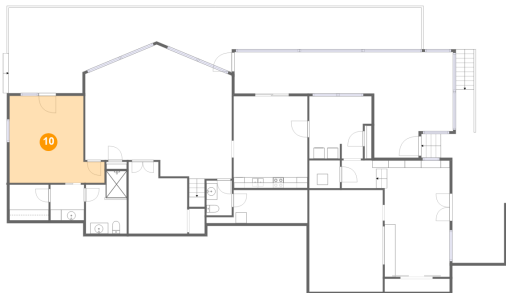

10 Floor 1 - Primary Bedroom

Dimensions: 17'6" x 16'0"
Area: 233 sq. ft
Counted as Living Area: No

Heated: Yes
Finished: Yes
Enclosed: Yes
Contiguous: Yes
Permitted: Yes
Wet Space: No
Addition: No
Conversion: No