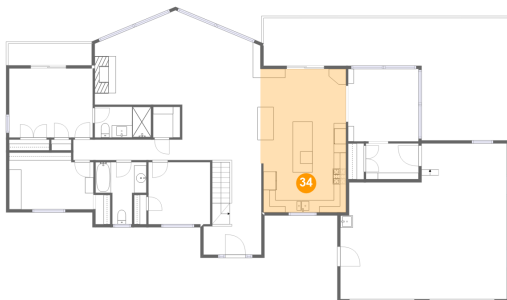

34 Floor 2 - Kitchen

Dimensions: 13'11" x 23'4"
Area: 322 sq. ft
Counted as Living Area:
Yes

Heated: Yes
Finished: Yes
Enclosed: Yes
Contiguous:
Yes
Permitted: Yes
Wet Space: No
Addition: No
Conversion: No