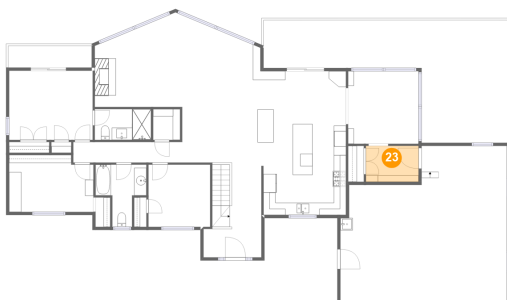

23 Floor 2 - Mudroom

Dimensions: 8'7" x 5'10"
Area: 50 sq. ft
Counted as Living Area:
Yes

Heated: Yes
Finished: Yes
Enclosed: Yes
Contiguous:
Yes
Permitted: Yes
Wet Space: No
Addition: No
Conversion: No