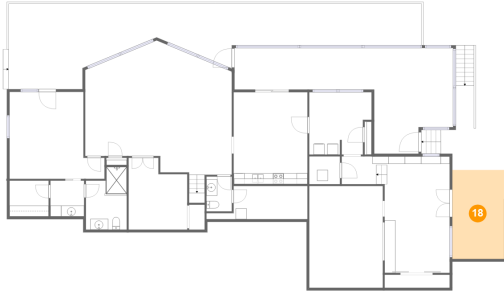

270 Virginia Key Lane, Union Hall, Franklin County, Virginia, United States, 24176

18 Floor 1 - Patio

Dimensions: 9'7" x 16'5"
Area: 156 sq. ft
Counted as Living Area: No

Heated: No
Finished: Yes
Enclosed: No
Contiguous: Yes
Permitted: Yes
Wet Space: No
Addition: No
Conversion: No