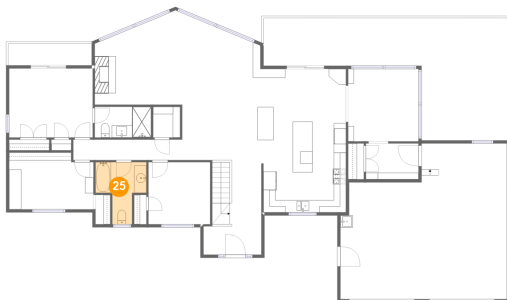

25 Floor 2 - Bath

Dimensions: 8'4" x 10'1"
Area: 58 sq. ft
Counted as Living Area:
Yes

Heated: Yes
Finished: Yes
Enclosed: Yes
Contiguous:
Yes
Permitted: Yes
Wet Space: Yes
Addition: No
Conversion: No