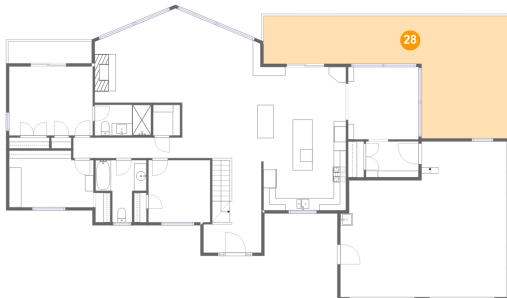

28 Floor 2 - Deck

Dimensions: 39'10" x 19'11"
Area: 480 sq. ft
Counted as Living Area: No

Heated: No
Finished: Yes
Enclosed: No
Contiguous: No
Permitted: Yes
Wet Space: No
Addition: No
Conversion: No