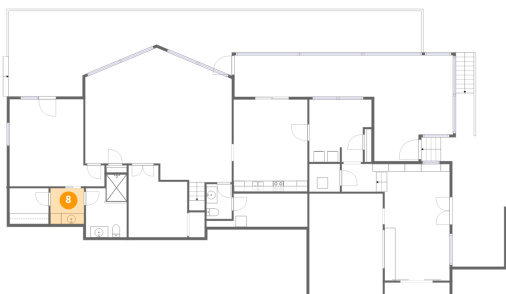

8 Floor 1 - Bath

Dimensions: 6'3" x 6'7"
Area: 41 sq. ft
Counted as Living Area:
Yes

Heated: Yes
Finished: Yes
Enclosed: Yes
Contiguous:
Yes
Permitted: Yes
Wet Space: Yes
Addition: No
Conversion: No