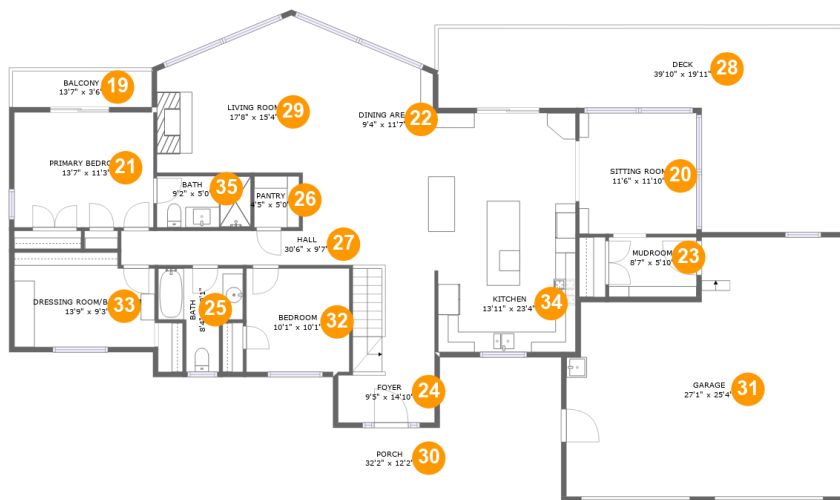

270 Virginia Key Lane, Union Hall, Franklin County, Virginia, United States, 24176

Room Dimensions

Floor 1

Total sqft: 3836

Living area: 2025

#	Room name	Dimensions	Area (sqft)	Counted as Living Area
1	Wc	4'8" x 6'5"	30 sq. ft	Yes
2	Laundry	11'6" x 11'6"	121 sq. ft	Yes
3	Hall	6'4" x 5'1"	40 sq. ft	Yes
4	Deck	76'1" x 15'8"	731 sq. ft	No
5	WORKSHOP/FLEX Space	13'6" x 18'9"	256 sq. ft	Yes
6	Game Room	27'0" x 21'10"	557 sq. ft	Yes
7	Eat-in Kitchen	13'7" x 16'11"	230 sq. ft	Yes
8	Bath	6'3" x 6'7"	41 sq. ft	Yes
9	Screened Porch	40'3" x 19'5"	448 sq. ft	No
10	Primary Bedroom	17'6" x 16'0"	233 sq. ft	No

**270 Virginia Key Lane, Union Hall, Franklin
County, Virginia, United States, 24176**

#	Room name	Dimensions	Area (sqft)	Counted as Living Area
11	W.i.c.	7'2" x 6'7"	47 sq. ft	Yes
12	Deck	6'0" x 15'6"	65 sq. ft	No
13	Storage	18'7" x 6'1"	89 sq. ft	No
14	Electrical Room	5'8" x 5'1"	29 sq. ft	No
15	Office	10'10" x 13'3"	127 sq. ft	Yes
16	Bath	7'6" x 11'7"	77 sq. ft	Yes
17	WORKSHOP/FLEX Space	12'0" x 21'5"	257 sq. ft	Yes
18	Patio	9'7" x 16'5"	156 sq. ft	No

270 Virginia Key Lane, Union Hall, Franklin County, Virginia, United States, 24176

Room Dimensions

Floor 2

Total sqft: 3370

Living area: 1873

#	Room name	Dimensions	Area (sqft)	Counted as Living Area
19	Balcony	13'7" x 3'6"	48 sq. ft	No
20	Sitting Room	11'6" x 11'10"	136 sq. ft	Yes
21	Primary Bedroom	13'7" x 11'3"	153 sq. ft	Yes
22	Dining Area	9'4" x 11'7"	108 sq. ft	Yes
23	Mudroom	8'7" x 5'10"	50 sq. ft	Yes
24	Foyer	9'5" x 14'10"	126 sq. ft	Yes
25	Bath	8'4" x 10'1"	58 sq. ft	Yes
26	Pantry	4'5" x 5'0"	22 sq. ft	Yes
27	Hall	30'6" x 9'7"	179 sq. ft	Yes
28	Deck	39'10" x 19'11"	480 sq. ft	No

Dimensions: 12'0" x 21'5"
Area: 257 sq. ft
Counted as Living Area:
Yes

Heated: Yes
Finished: Yes
Enclosed: Yes
Contiguous:
Yes
Permitted: Yes
Wet Space: No
Addition: No
Conversion: No

270 Virginia Key Lane, Union Hall, Franklin County, Virginia, United States, 24176