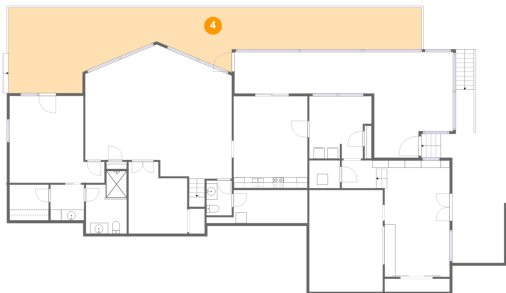

4 Floor 1 - Deck

Dimensions: 76'1" x 15'8"
Area: 731 sq. ft
Counted as Living Area: No

Heated: No
Finished: Yes
Enclosed: No
Contiguous: Yes
Permitted: Yes
Wet Space: No
Addition: No
Conversion: No