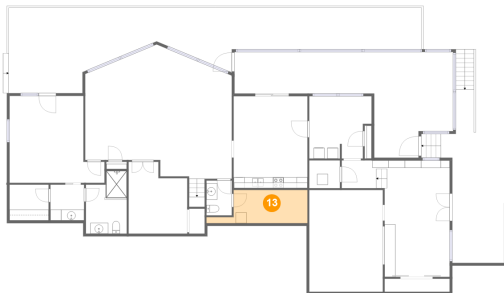

13 Floor 1 - Storage

Dimensions: 18'7" x 6'1"
Area: 89 sq. ft
Counted as Living Area: No

Heated: No
Finished: No
Enclosed: No
Contiguous: Yes
Permitted: Yes
Wet Space: No
Addition: No
Conversion: No