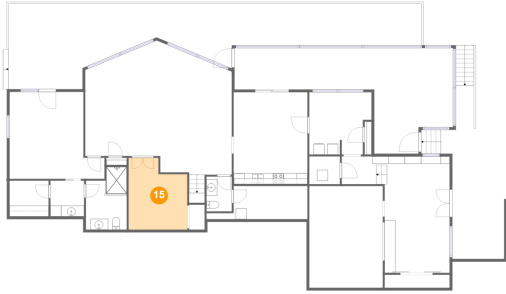

270 Virginia Key Lane, Union Hall, Franklin County, Virginia, United States, 24176

15 Floor 1 - Office

Dimensions: 10'10" x 13'3"
Area: 127 sq. ft
Counted as Living Area:
Yes

Heated: Yes
Finished: Yes
Enclosed: Yes
Contiguous:
Yes
Permitted: Yes
Wet Space: No
Addition: No
Conversion: No