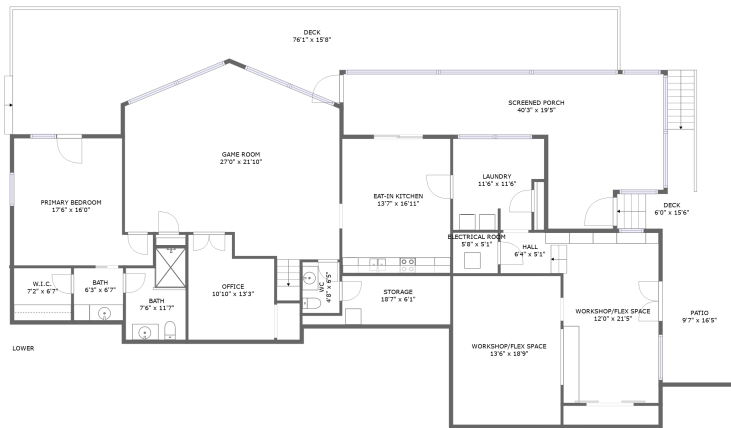

270 Virginia Key Lane, Union Hall, Franklin County, Virginia, United States, 24176

Property Summary

1 garages   **3** bedrooms   **3** bathrooms   **1** half baths

2 floors   **3,898** Gross Living Area sqft   **7,206** total sqft