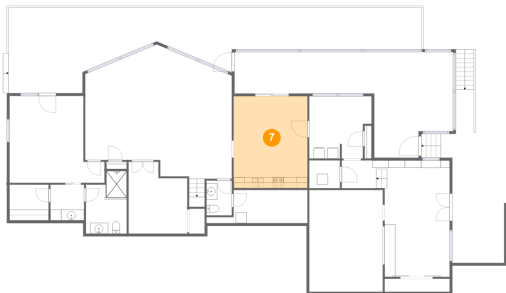

7 Floor 1 - Eat-in Kitchen

Dimensions: 13'7" x 16'11"
Area: 230 sq. ft
Counted as Living Area:
Yes

Heated: Yes
Finished: Yes
Enclosed: Yes
Contiguous:
Yes
Permitted: Yes
Wet Space: No
Addition: No
Conversion: No