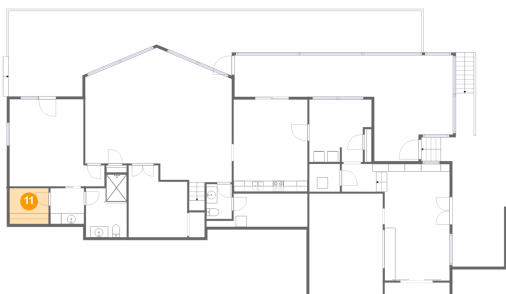

11 Floor 1 - W.i.c.

Dimensions: 7'2" x 6'7"
Area: 47 sq. ft
Counted as Living Area: Yes

Heated: Yes
Finished: Yes
Enclosed: Yes
Contiguous: Yes
Permitted: Yes
Wet Space: No
Addition: No
Conversion: No