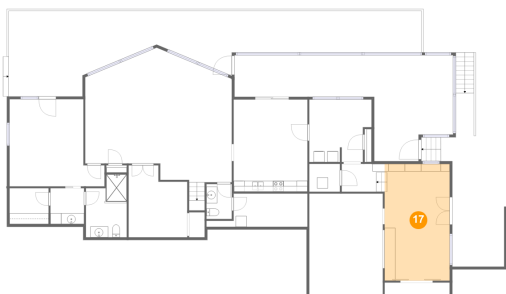

17 Floor 1 - WORKSHOP/FLEX Space

Dimensions: 12'0" x 21'5"
Area: 257 sq. ft
Counted as Living Area:
Yes

Heated: Yes
Finished: Yes
Enclosed: Yes
Contiguous:
Yes
Permitted: Yes
Wet Space: No
Addition: No
Conversion: No