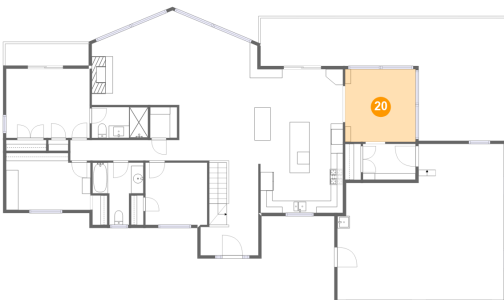

20 Floor 2 - Sitting Room

Dimensions: 11'6" x 11'10"
Area: 136 sq. ft
Counted as Living Area: Yes

Heated: Yes
Finished: Yes
Enclosed: Yes
Contiguous: Yes
Permitted: Yes
Wet Space: No
Addition: No
Conversion: No