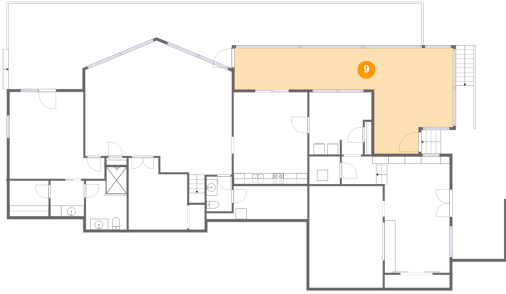

8 Floor 1 - Bath

Dimensions: 6'3" x 6'7"
Area: 41 sq. ft
Counted as Living Area:
Yes

Heated: Yes
Finished: Yes
Enclosed: Yes
Contiguous:
Yes
Permitted: Yes
Wet Space: Yes
Addition: No
Conversion: No

270 Virginia Key Lane, Union Hall, Franklin County, Virginia, United States, 24176

9 Floor 1 - Screened Porch

Dimensions: 40'3" x 19'5"
Area: 448 sq. ft
Counted as Living Area: No

Heated: No
Finished: Yes
Enclosed: No
Contiguous: Yes
Permitted: Yes
Wet Space: No
Addition: No
Conversion: No