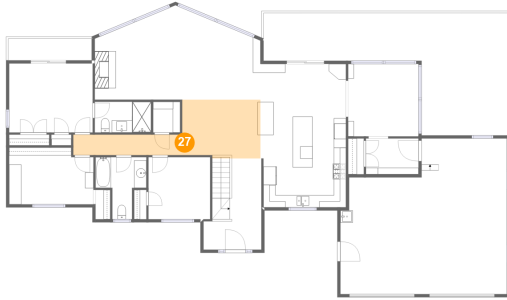

270 Virginia Key Lane, Union Hall, Franklin County, Virginia, United States, 24176

27 Floor 2 - Hall

Dimensions: 30'6" x 9'7"
Area: 179 sq. ft
Counted as Living Area:
Yes

Heated: Yes
Finished: Yes
Enclosed: Yes
Contiguous:
Yes
Permitted: Yes
Wet Space: No
Addition: No
Conversion: No