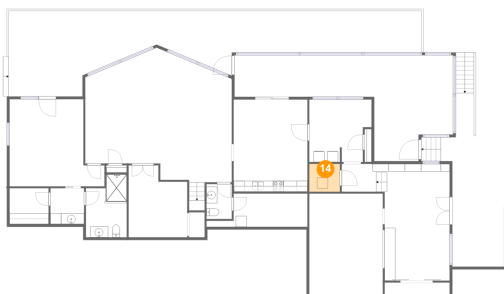

14 Floor 1 - Electrical Room

Dimensions: 5'8" x 5'1"
Area: 29 sq. ft
Counted as Living Area: No

Heated: No
Finished: No
Enclosed: Yes
Contiguous: Yes
Permitted: Yes
Wet Space: No
Addition: No
Conversion: No