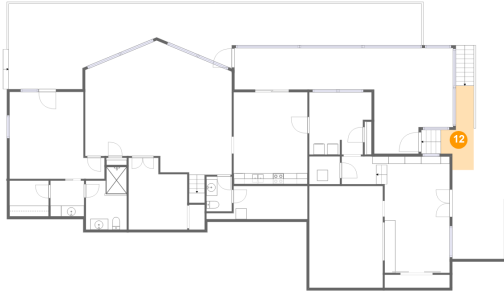

270 Virginia Key Lane, Union Hall, Franklin County, Virginia, United States, 24176

12 Floor 1 - Deck

Dimensions: 6'0" x 15'6"
Area: 65 sq. ft
Counted as Living Area: No

Heated: No
Finished: Yes
Enclosed: No
Contiguous: Yes
Permitted: Yes
Wet Space: No
Addition: No
Conversion: No