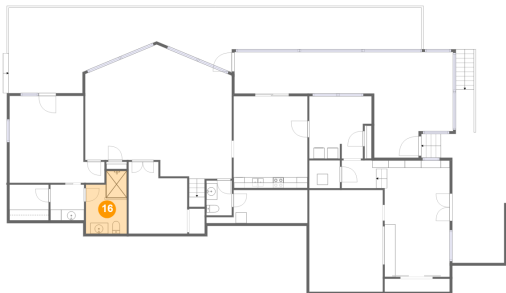

16 Floor 1 - Bath

Dimensions: 7'6" x 11'7"
Area: 77 sq. ft
Counted as Living Area:
Yes

Heated: Yes
Finished: Yes
Enclosed: Yes
Contiguous:
Yes
Permitted: Yes
Wet Space: Yes
Addition: No
Conversion: No