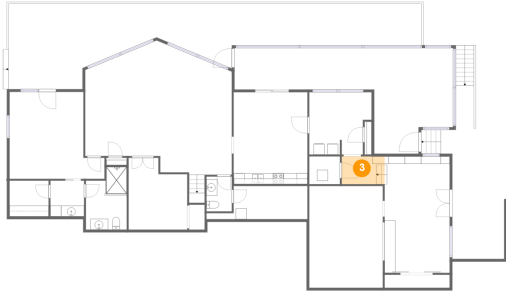

270 Virginia Key Lane, Union Hall, Franklin County, Virginia, United States, 24176

3 Floor 1 - Hall

Dimensions: 6'4" x 5'1"
Area: 40 sq. ft
Counted as Living Area: Yes

Heated: Yes
Finished: Yes
Enclosed: Yes
Contiguous: Yes
Permitted: Yes
Wet Space: No
Addition: No
Conversion: No