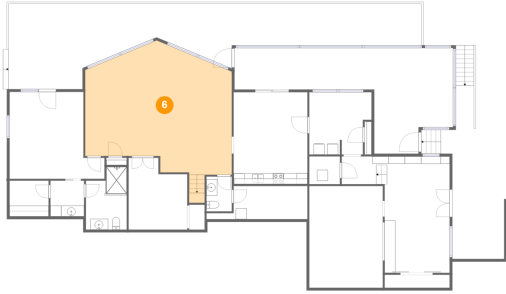

270 Virginia Key Lane, Union Hall, Franklin County, Virginia, United States, 24176

6 Floor 1 - Game Room

Dimensions: 27'0" x 21'10"
Area: 557 sq. ft
Counted as Living Area:
Yes

Heated: Yes
Finished: Yes
Enclosed: Yes
Contiguous:
Yes
Permitted: Yes
Wet Space: No
Addition: No
Conversion: No