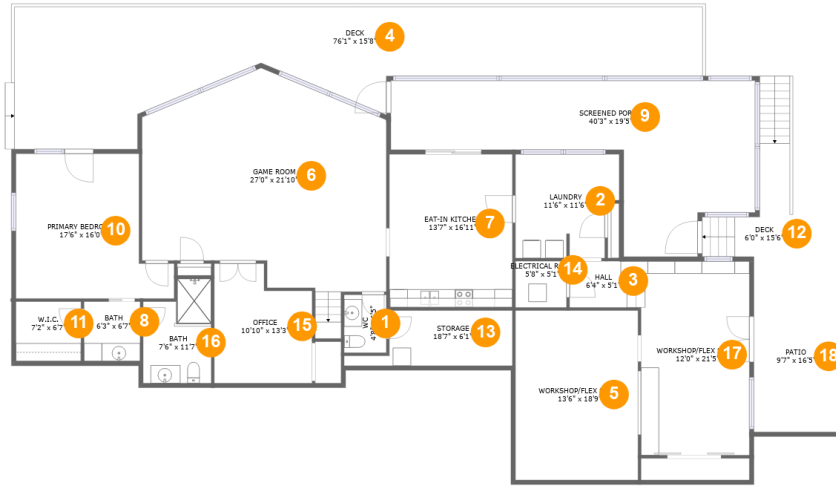

270 Virginia Key Lane, Union Hall, Franklin County, Virginia, United States, 24176

Room Dimensions

Floor 1

Total sqft: 3836

Living area: 2025

#	Room name	Dimensions	Area (sqft)	Counted as Living Area
1	Wc	4'8" x 6'5"	30 sq. ft	Yes
2	Laundry	11'6" x 11'6"	121 sq. ft	Yes
3	Hall	6'4" x 5'1"	40 sq. ft	Yes
4	Deck	76'1" x 15'8"	731 sq. ft	No
5	WORKSHOP/FLEX Space	13'6" x 18'9"	256 sq. ft	Yes
6	Game Room	27'0" x 21'10"	557 sq. ft	Yes
7	Eat-in Kitchen	13'7" x 16'11"	230 sq. ft	Yes
8	Bath	6'3" x 6'7"	41 sq. ft	Yes
9	Screened Porch	40'3" x 19'5"	448 sq. ft	No
10	Primary Bedroom	17'6" x 16'0"	233 sq. ft	No

**270 Virginia Key Lane, Union Hall, Franklin
County, Virginia, United States, 24176**

#	Room name	Dimensions	Area (sqft)	Counted as Living Area
11	W.i.c.	7'2" x 6'7"	47 sq. ft	Yes
12	Deck	6'0" x 15'6"	65 sq. ft	No
13	Storage	18'7" x 6'1"	89 sq. ft	No
14	Electrical Room	5'8" x 5'1"	29 sq. ft	No
15	Office	10'10" x 13'3"	127 sq. ft	Yes
16	Bath	7'6" x 11'7"	77 sq. ft	Yes
17	WORKSHOP/FLEX Space	12'0" x 21'5"	257 sq. ft	Yes
18	Patio	9'7" x 16'5"	156 sq. ft	No

Dimensions: 12'0" x 21'5"
Area: 257 sq. ft
Counted as Living Area:
Yes

Heated: Yes
Finished: Yes
Enclosed: Yes
Contiguous:
Yes
Permitted: Yes
Wet Space: No
Addition: No
Conversion: No

270 Virginia Key Lane, Union Hall, Franklin County, Virginia, United States, 24176

Dimensions: 11'6" x 11'10"
Area: 136 sq. ft
Counted as Living Area: Yes

Heated: Yes
Finished: Yes
Enclosed: Yes
Contiguous: Yes
Permitted: Yes
Wet Space: No
Addition: No
Conversion: No

270 Virginia Key Lane, Union Hall, Franklin County, Virginia, United States, 24176