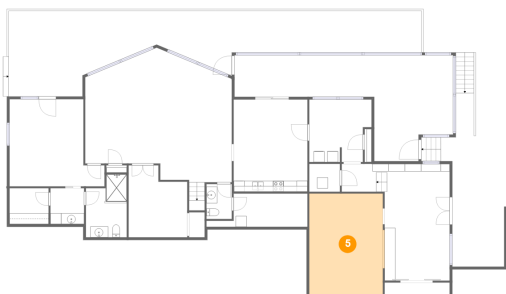

5 Floor 1 - WORKSHOP/FLEX Space

Dimensions: 13'6" x 18'9"
Area: 256 sq. ft
Counted as Living Area: Yes

Heated: Yes
Finished: Yes
Enclosed: Yes
Contiguous: Yes
Permitted: Yes
Wet Space: No
Addition: No
Conversion: No