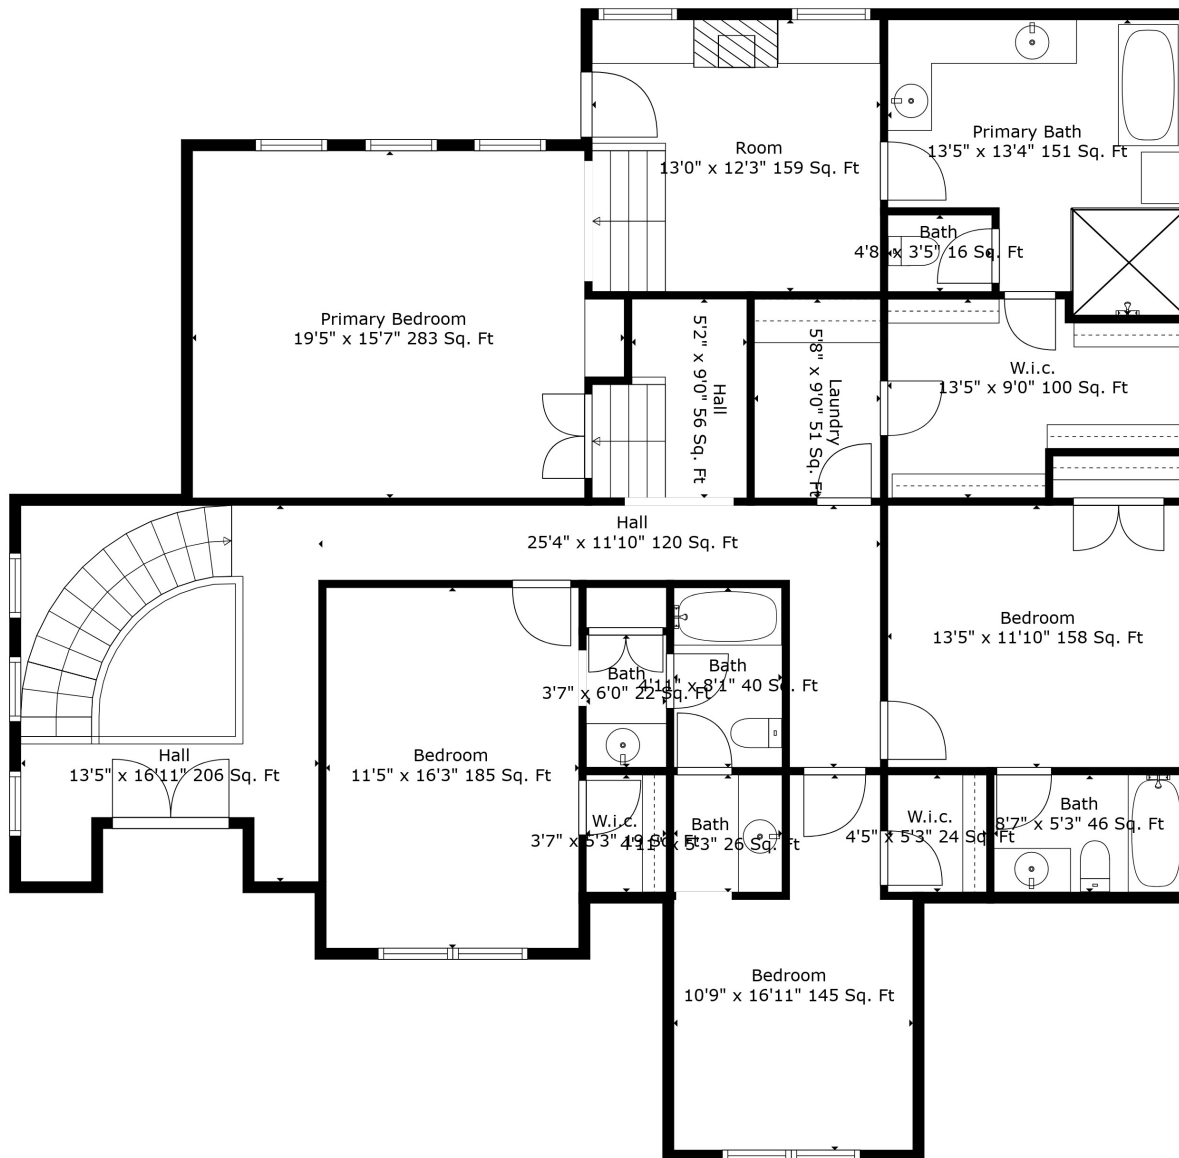

Total scanned area: 6112 sq. ft

Measurements Are Deemed Highly Reliable But Not Guaranteed.

Total scanned area: 6112 sq. ft

Measurements Are Deemed Highly Reliable But Not Guaranteed.

Total scanned area: 6112 sq. ft

Measurements Are Deemed Highly Reliable But Not Guaranteed.

Total scanned area: 6112 sq. ft

Measurements Are Deemed Highly Reliable But Not Guaranteed.