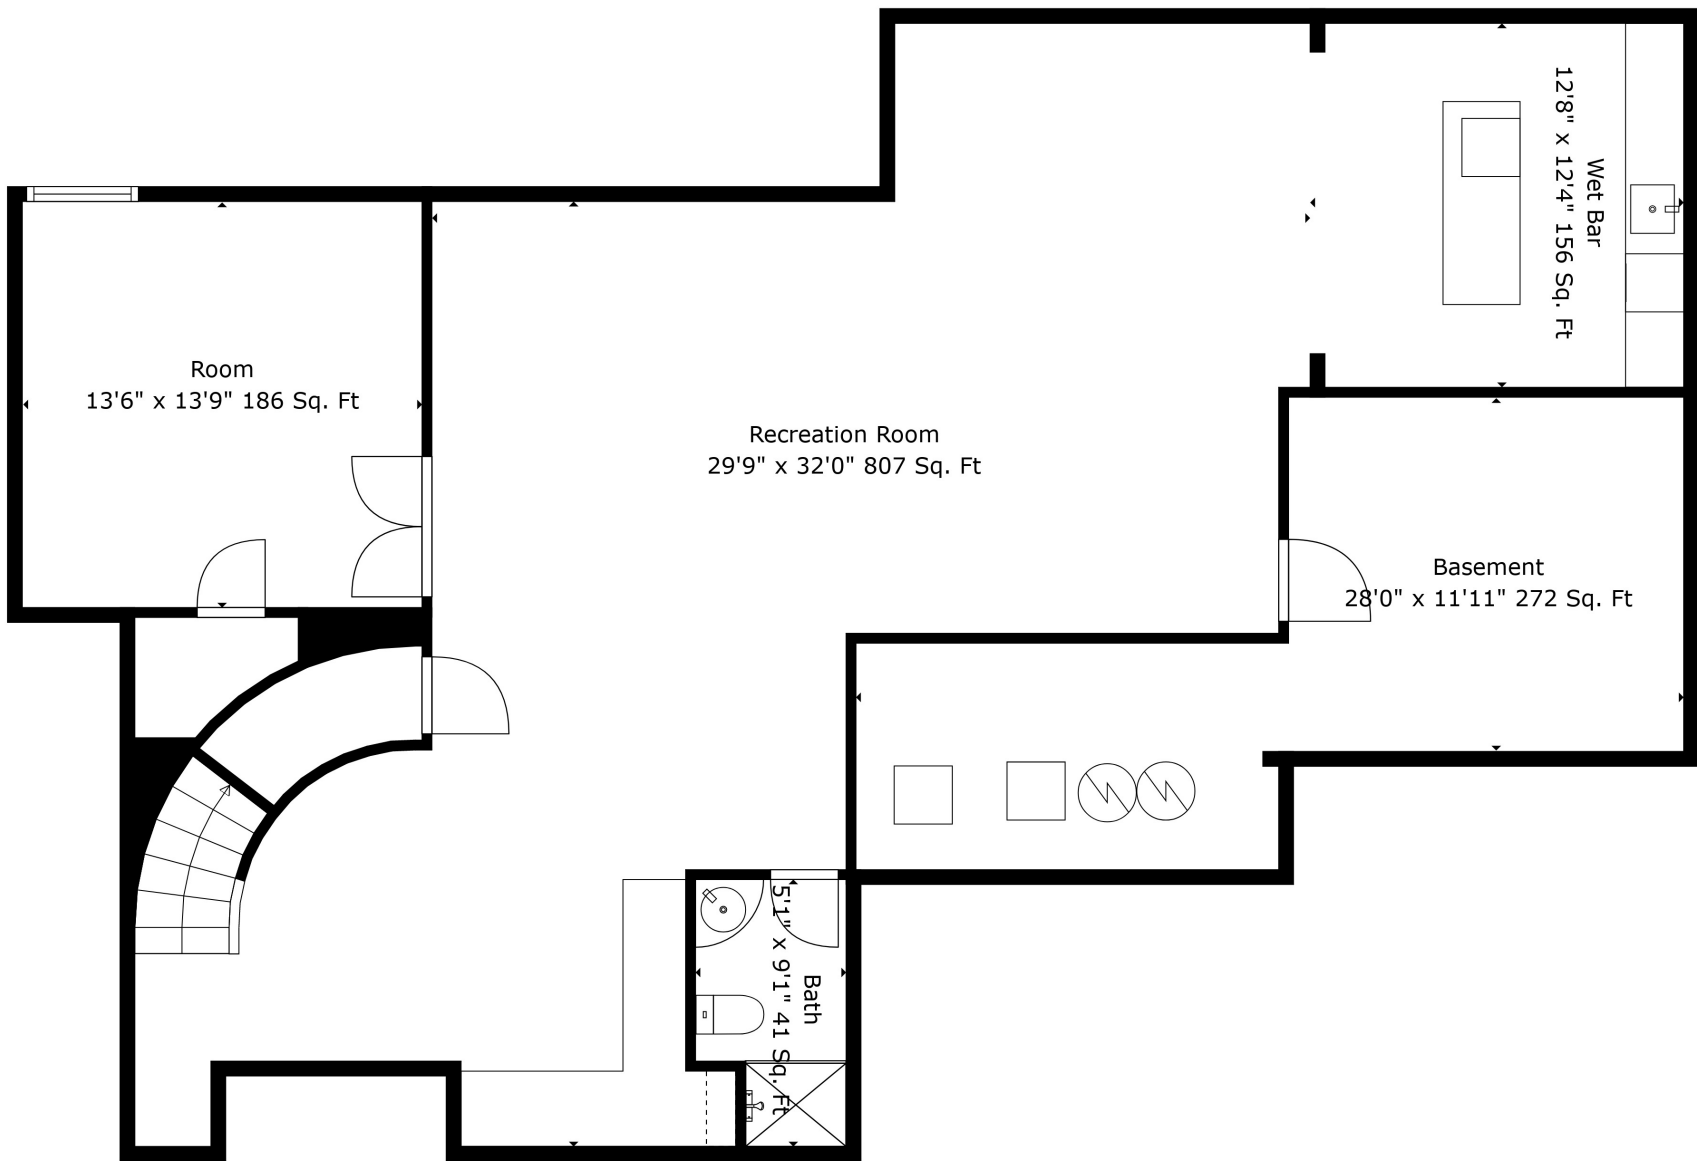

Total scanned area: 6112 sq. ft

Measurements Are Deemed Highly Reliable But Not Guaranteed.

Total scanned area: 6112 sq. ft

Measurements Are Deemed Highly Reliable But Not Guaranteed.

Total scanned area: 6112 sq. ft

Measurements Are Deemed Highly Reliable But Not Guaranteed.

Total scanned area: 6112 sq. ft

Measurements Are Deemed Highly Reliable But Not Guaranteed.