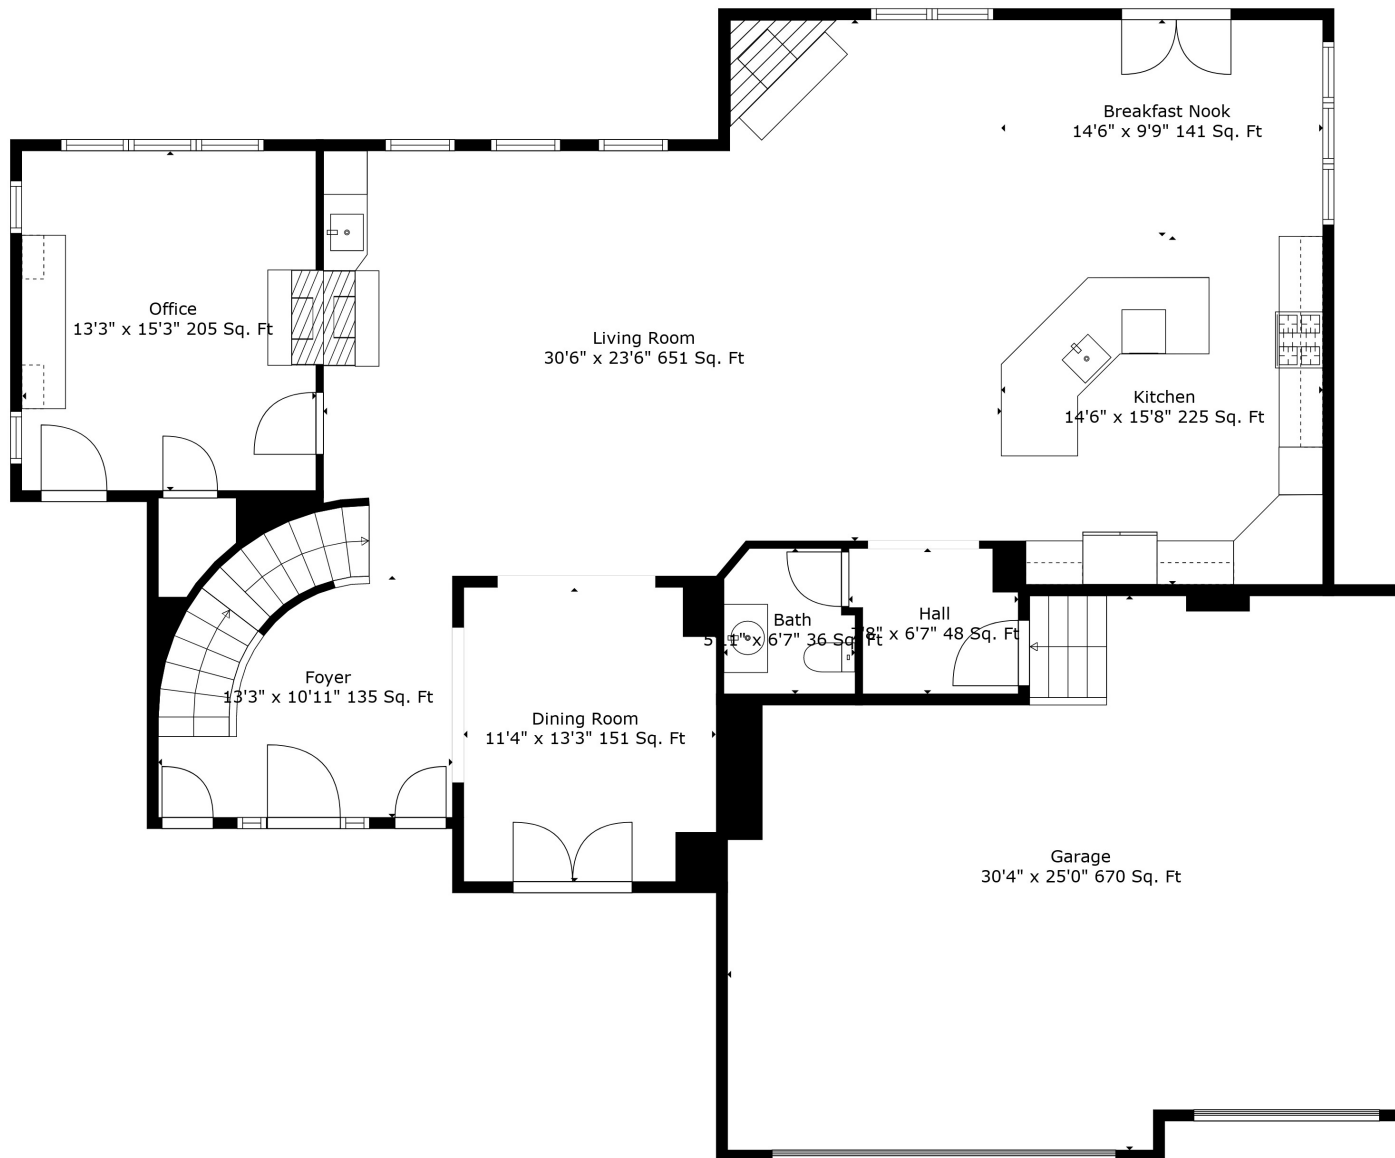

Total scanned area: 6112 sq. ft

Measurements Are Deemed Highly Reliable But Not Guaranteed.

Total scanned area: 6112 sq. ft

Measurements Are Deemed Highly Reliable But Not Guaranteed.

Total scanned area: 6112 sq. ft

Measurements Are Deemed Highly Reliable But Not Guaranteed.

Total scanned area: 6112 sq. ft

Measurements Are Deemed Highly Reliable But Not Guaranteed.