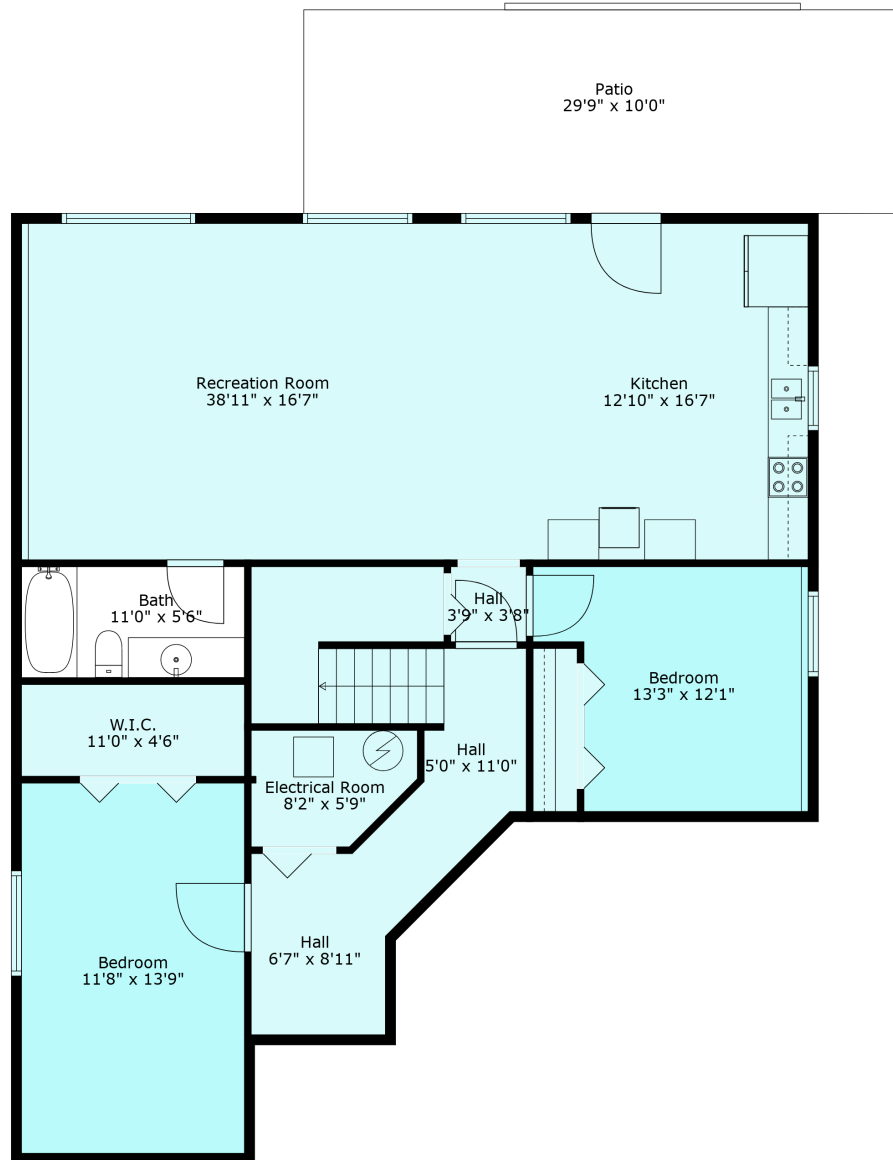

44498 McLaren Dr

Sabrina Vandenberg PREC
sabrina@chilliwackproperties.net

Estimated Areas:

Below Main: 1504 sq. ft

Main Floor: 1523 sq. ft

Above Main: 1452 sq. ft

Total: 4479 Sq. Ft

44498 McLaren Dr

Sabrina Vandenberg PREC
sabrina@chilliwackproperties.net

Estimated Areas:

Below Main: 1504 sq. ft

Main Floor: 1523 sq. ft

Above Main: 1452 sq. ft

Total: 4479 Sq. Ft

44498 McLaren Dr

Sabrina Vandenberg PREC
sabrina@chilliwackproperties.net

Estimated Areas:

Below Main: 1504 sq. ft

Main Floor: 1523 sq. ft

Above Main: 1452 sq. ft

Total: 4479 Sq. Ft

44498 McLaren Dr

Sabrina Vandenberg PREC
sabrina@chilliwackproperties.net

Estimated Areas:

Below Main: 1504 sq. ft

Main Floor: 1523 sq. ft

Above Main: 1452 sq. ft

Total: 4479 Sq. Ft