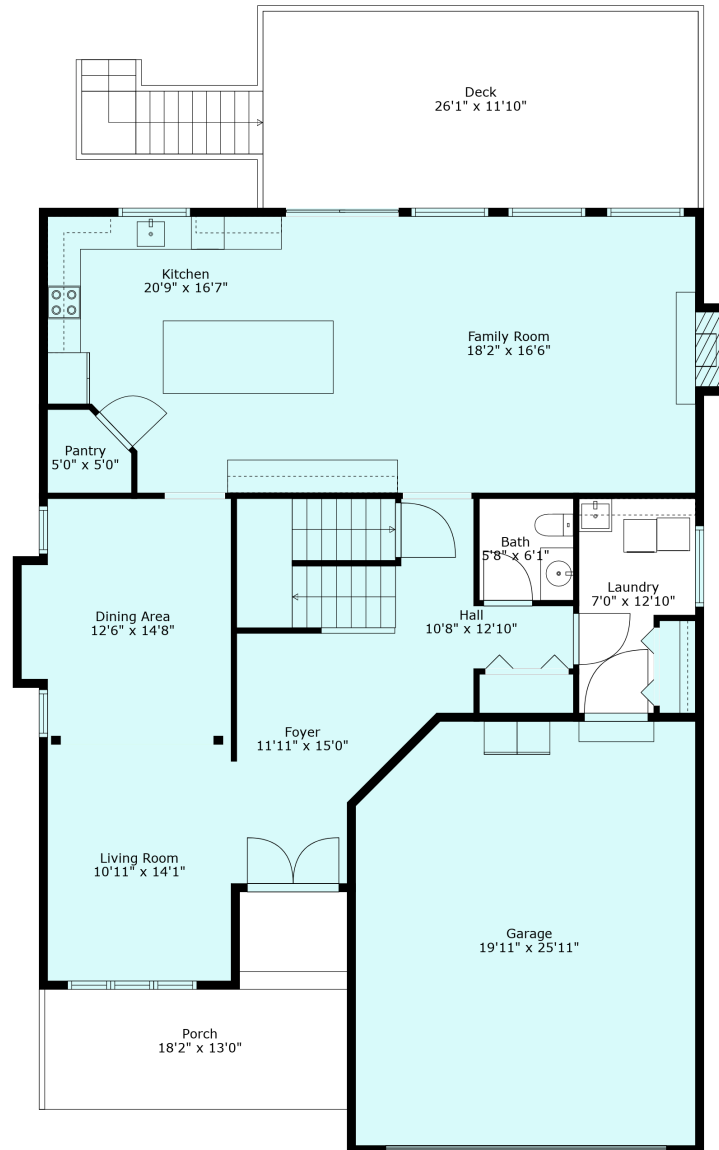

44498 McLaren Dr

Sabrina Vandenberg PREC
sabrina@chilliwackproperties.net

Estimated Areas:

Below Main: 1504 sq. ft

Main Floor: 1523 sq. ft

Above Main: 1452 sq. ft

Total: 4479 Sq. Ft

44498 McLaren Dr

Sabrina Vandenberg PREC
sabrina@chilliwackproperties.net

Estimated Areas:

Below Main: 1504 sq. ft

Main Floor: 1523 sq. ft

Above Main: 1452 sq. ft

Total: 4479 Sq. Ft

44498 McLaren Dr

Sabrina Vandenberg PREC
sabrina@chilliwackproperties.net

Estimated Areas:

Below Main: 1504 sq. ft

Main Floor: 1523 sq. ft

Above Main: 1452 sq. ft

Total: 4479 Sq. Ft

44498 McLaren Dr

Sabrina Vandenberg PREC
sabrina@chilliwackproperties.net

Estimated Areas:

Below Main: 1504 sq. ft

Main Floor: 1523 sq. ft

Above Main: 1452 sq. ft

Total: 4479 Sq. Ft