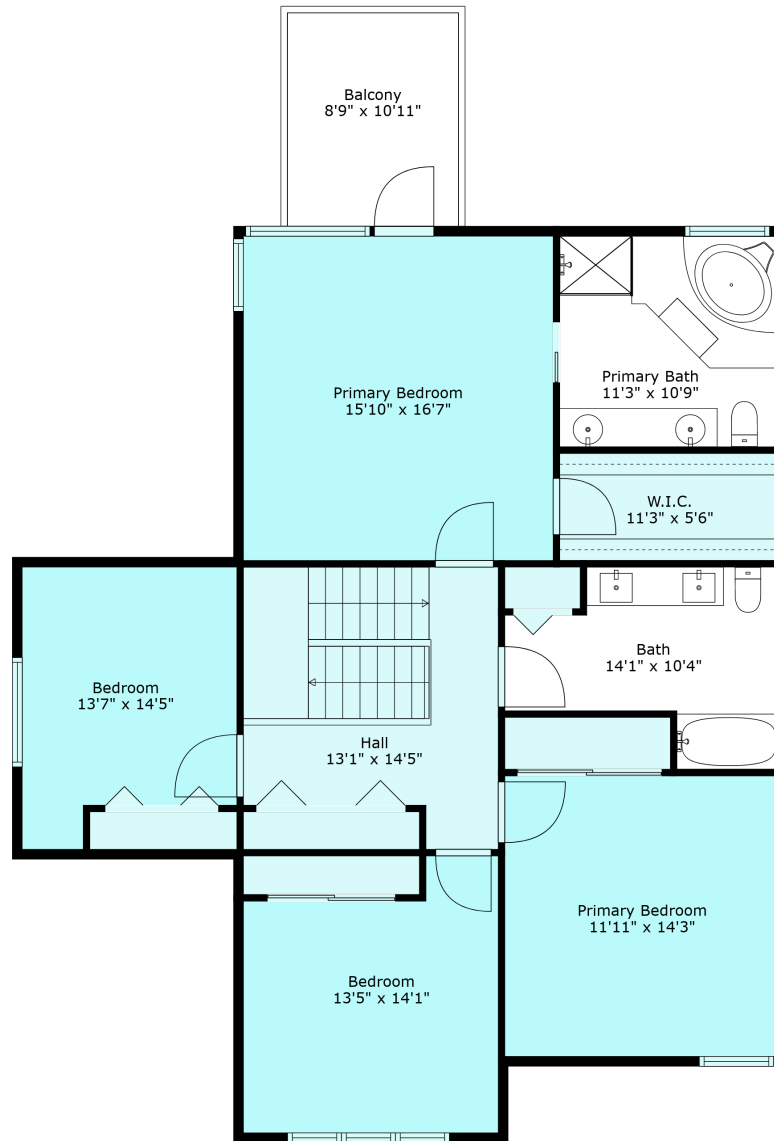

44498 McLaren Dr

Sabrina Vandenberg PREC
sabrina@chilliwackproperties.net

Estimated Areas:

Below Main: 1504 sq. ft

Main Floor: 1523 sq. ft

Above Main: 1452 sq. ft

Total: 4479 Sq. Ft

44498 McLaren Dr

Sabrina Vandenberg PREC
sabrina@chilliwackproperties.net

Estimated Areas:

Below Main: 1504 sq. ft

Main Floor: 1523 sq. ft

Above Main: 1452 sq. ft

Total: 4479 Sq. Ft

44498 McLaren Dr

Sabrina Vandenberg PREC
sabrina@chilliwackproperties.net

Estimated Areas:

Below Main: 1504 sq. ft

Main Floor: 1523 sq. ft

Above Main: 1452 sq. ft

Total: 4479 Sq. Ft

44498 McLaren Dr

Sabrina Vandenberg PREC
sabrina@chilliwackproperties.net

Estimated Areas:

Below Main: 1504 sq. ft

Main Floor: 1523 sq. ft

Above Main: 1452 sq. ft

Total: 4479 Sq. Ft