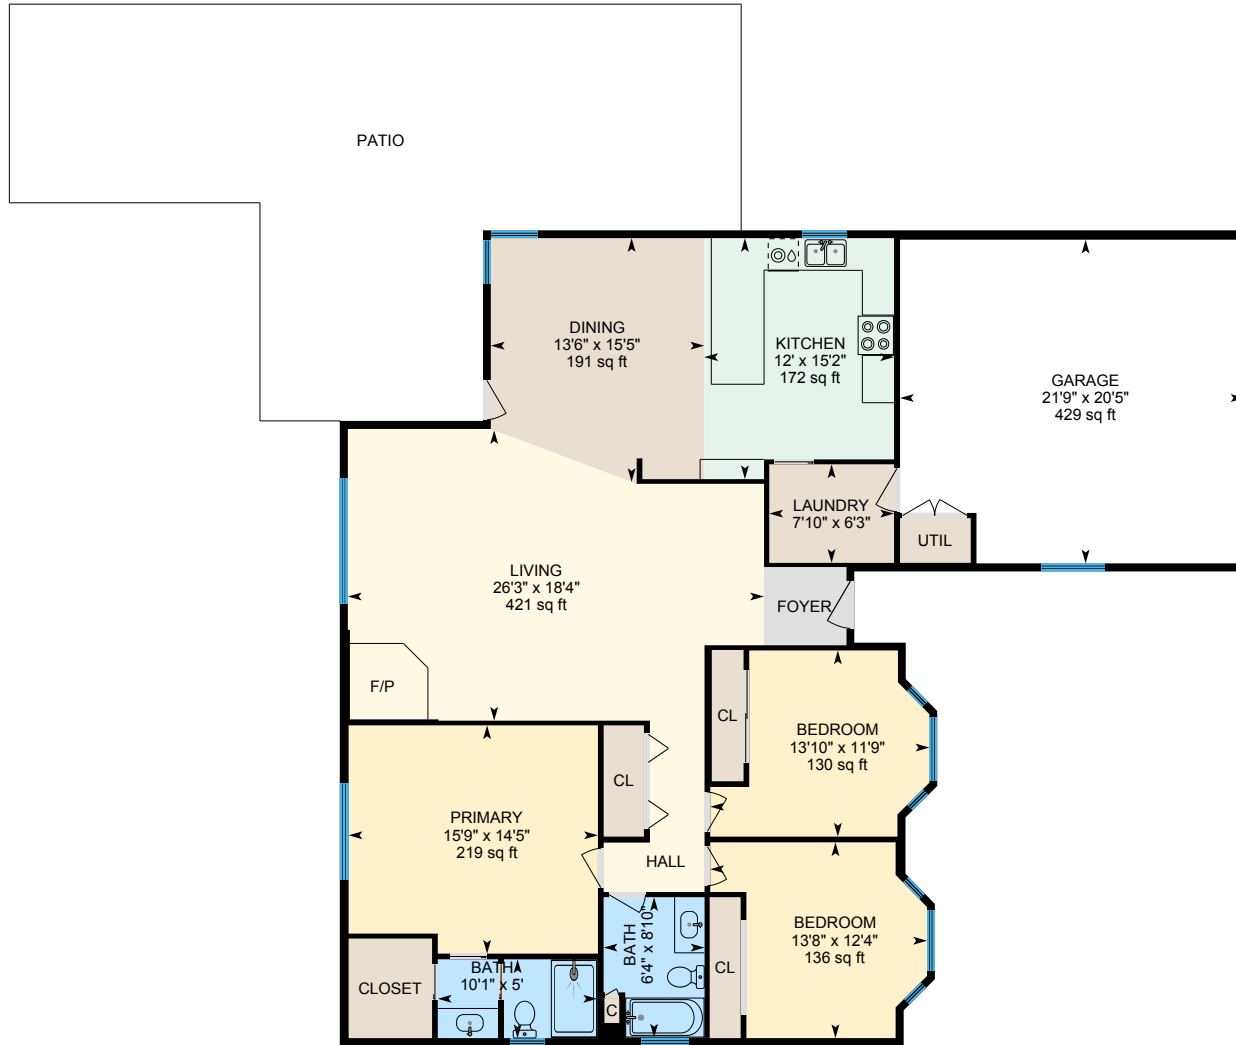

1748 Brennan Rd, Escalon, CA

Main Floor Finished Area 1747.11 sq ft
Unfinished Area 458.61 sq ft

PREPARED: 2024/11/20

White regions are excluded from total floor area in iGUIDE floor plans. All room dimensions and floor areas must be considered approximate and are subject to independent verification.