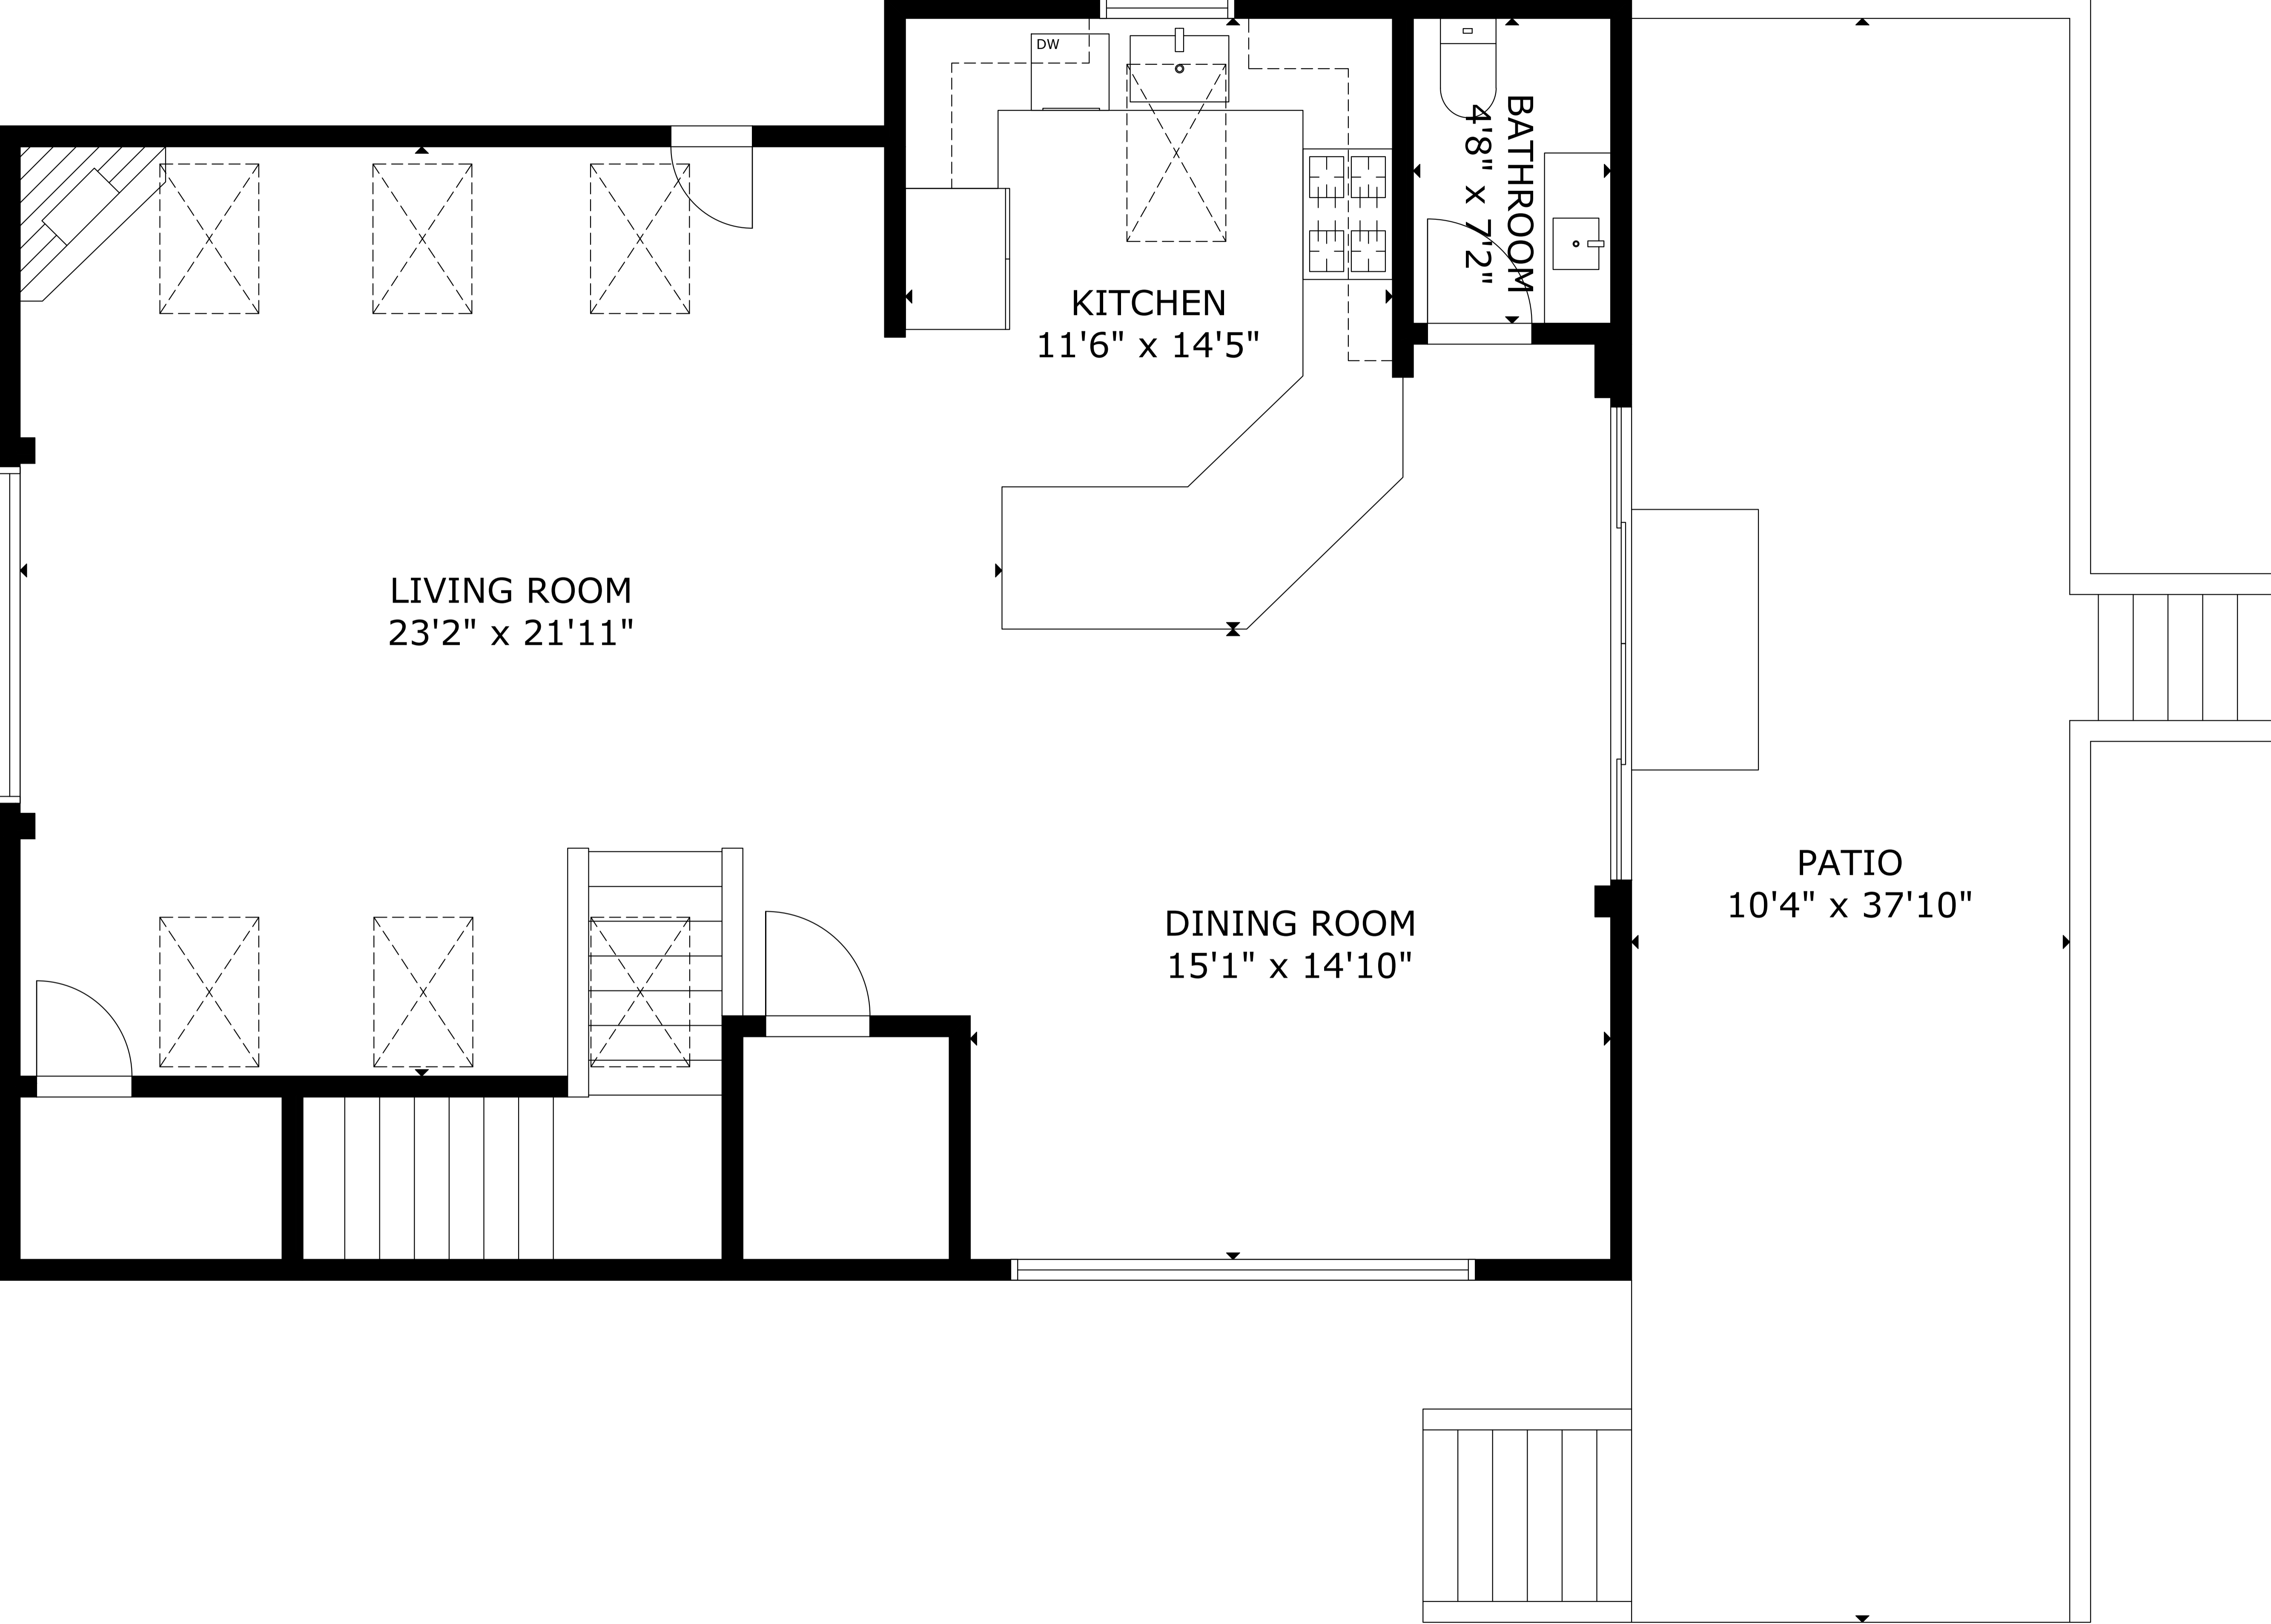

294 Bradford Street, Provincetown

GROSS INTERNAL AREA

TOTAL: 2,292 sq ft

FLOOR 1: 193 sq ft, FLOOR 2: 1,063 sq ft, FLOOR 3: 1,036 sq ft

EXCLUDED AREAS: GARAGE: 380 sq ft, PATIO: 425 sq ft

SIZE AND DIMENSIONS ARE APPROXIMATE, ACTUAL MAY VARY