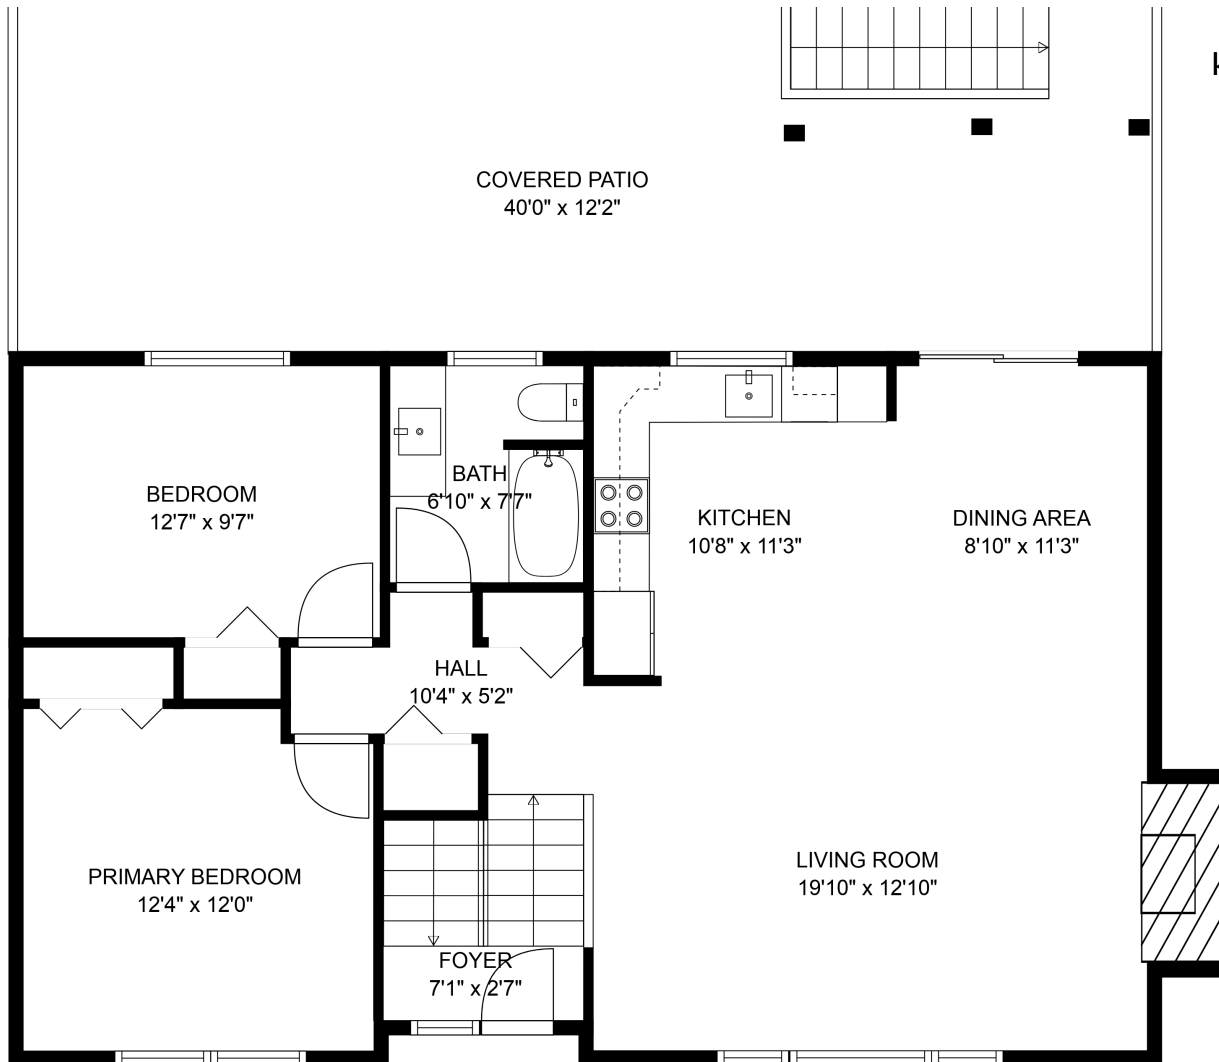

8695 Baker Dr

The Kentala Team

778-684-2334

kentala.team@gmail.com

FLOOR 1

FLOOR 2

Estimated Areas:

Main Floor: 1119 sq. ft

Below Main: 971 sq. ft

Total: 2090 Sq. Ft

8695 Baker Dr

The Kentala Team

778-684-2334

kentala.team@gmail.com

Estimated Areas:

Main Floor: 1119 sq. ft

Below Main: 971 sq. ft

Total: 2090 Sq. Ft

8695 Baker Dr

The Kentala Team
778-684-2334
kentala.team@gmail.com

Estimated Areas:

Main Floor: 1119 sq. ft
Below Main: 971 sq. ft
Total: 2090 Sq. Ft