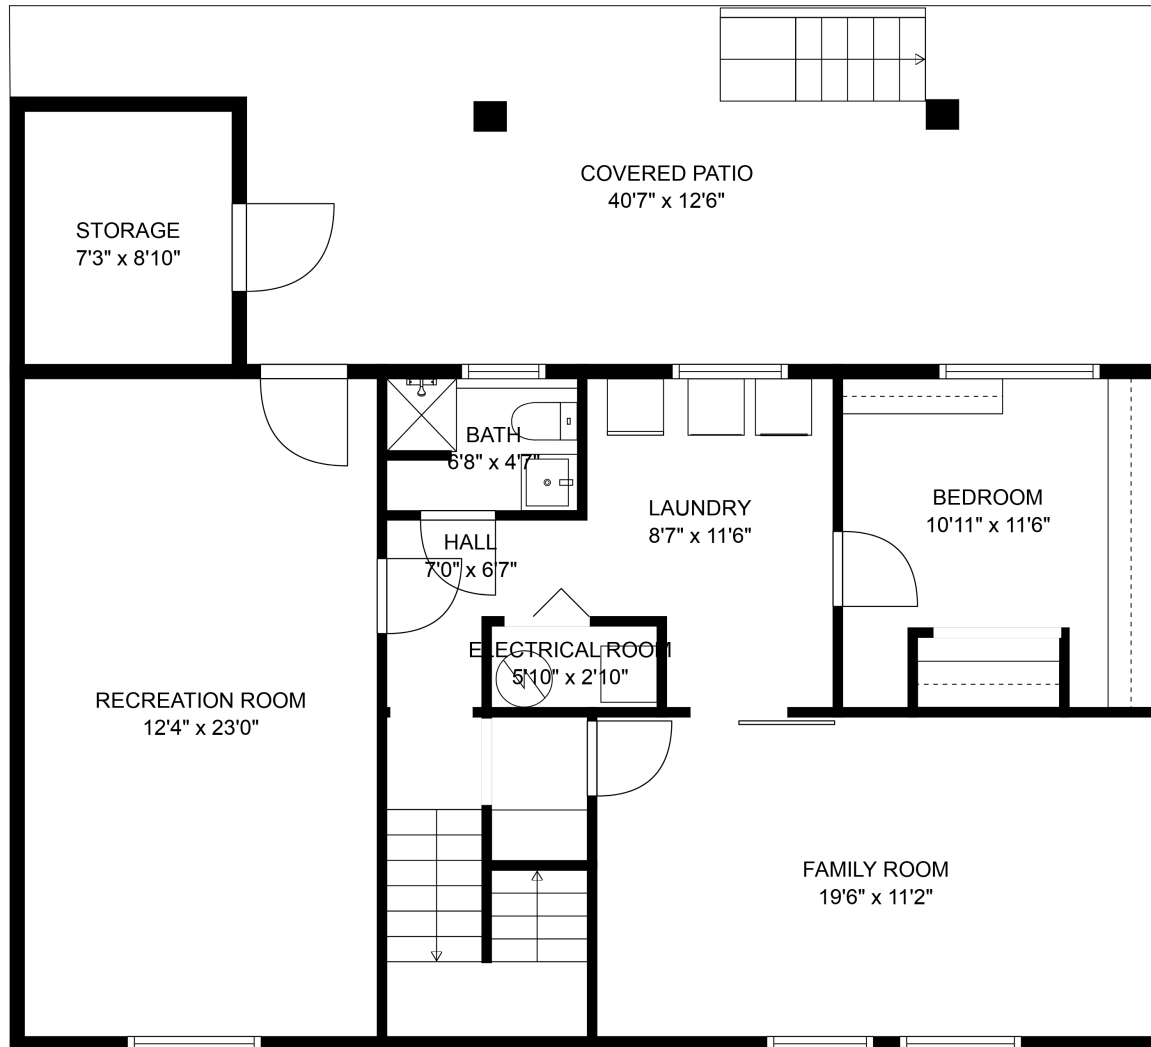

8695 Baker Dr

The Kentala Team

778-684-2334

kentala.team@gmail.com

FLOOR 1

FLOOR 2

Estimated Areas:

Main Floor: 1119 sq. ft

Below Main: 971 sq. ft

Total: 2090 Sq. Ft

8695 Baker Dr

The Kentala Team

778-684-2334

kentala.team@gmail.com

Estimated Areas:

Main Floor: 1119 sq. ft

Below Main: 971 sq. ft

Total: 2090 Sq. Ft

8695 Baker Dr

The Kentala Team
778-684-2334
kentala.team@gmail.com

Estimated Areas:

Main Floor: 1119 sq. ft
Below Main: 971 sq. ft
Total: 2090 Sq. Ft