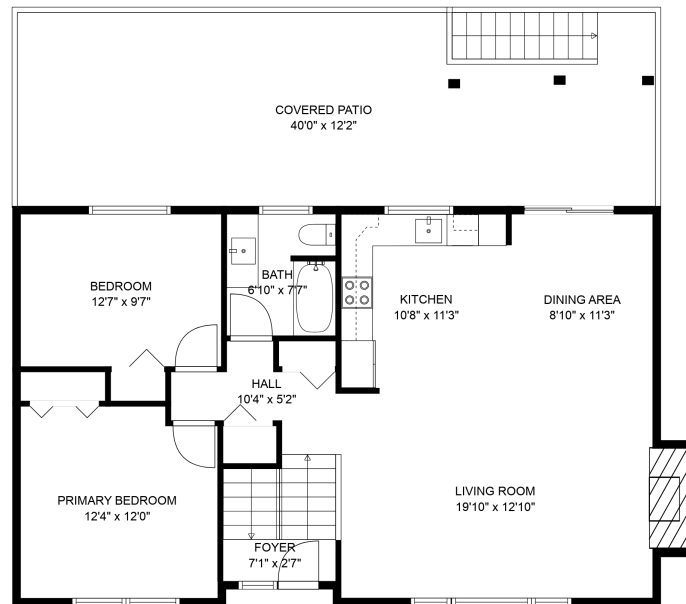

8695 Baker Dr

The Kentala Team

778-684-2334

kentala.team@gmail.com

FLOOR 1

FLOOR 2

Estimated Areas:

Main Floor: 1119 sq. ft

Below Main: 971 sq. ft

Total: 2090 Sq. Ft

8695 Baker Dr

The Kentala Team

778-684-2334

kentala.team@gmail.com

Estimated Areas:

Main Floor: 1119 sq. ft

Below Main: 971 sq. ft

Total: 2090 Sq. Ft

8695 Baker Dr

The Kentala Team
778-684-2334
kentala.team@gmail.com

Estimated Areas:

Main Floor: 1119 sq. ft
Below Main: 971 sq. ft
Total: 2090 Sq. Ft