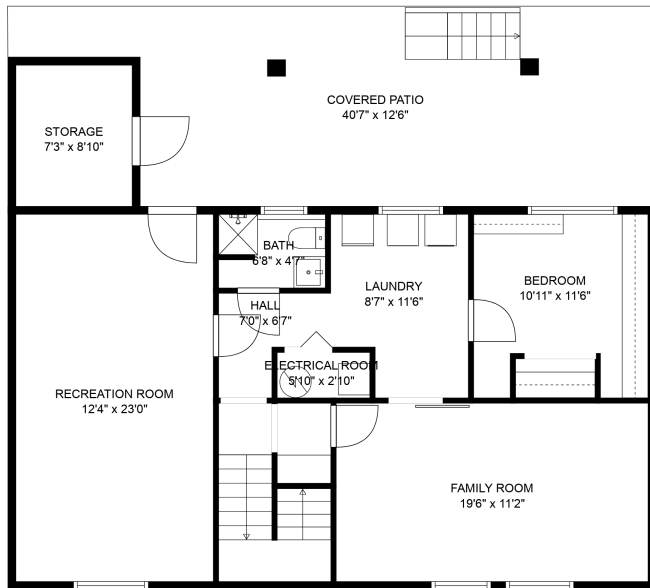

8695 Baker Dr

The Kentala Team

778-684-2334

kentala.team@gmail.com

FLOOR 1

FLOOR 2

Estimated Areas:

Main Floor: 1119 sq. ft

Below Main: 971 sq. ft

Total: 2090 Sq. Ft

8695 Baker Dr

The Kentala Team

778-684-2334

kentala.team@gmail.com

Estimated Areas:

Main Floor: 1119 sq. ft

Below Main: 971 sq. ft

Total: 2090 Sq. Ft

8695 Baker Dr

The Kentala Team
778-684-2334
kentala.team@gmail.com

Estimated Areas:

Main Floor: 1119 sq. ft
Below Main: 971 sq. ft
Total: 2090 Sq. Ft