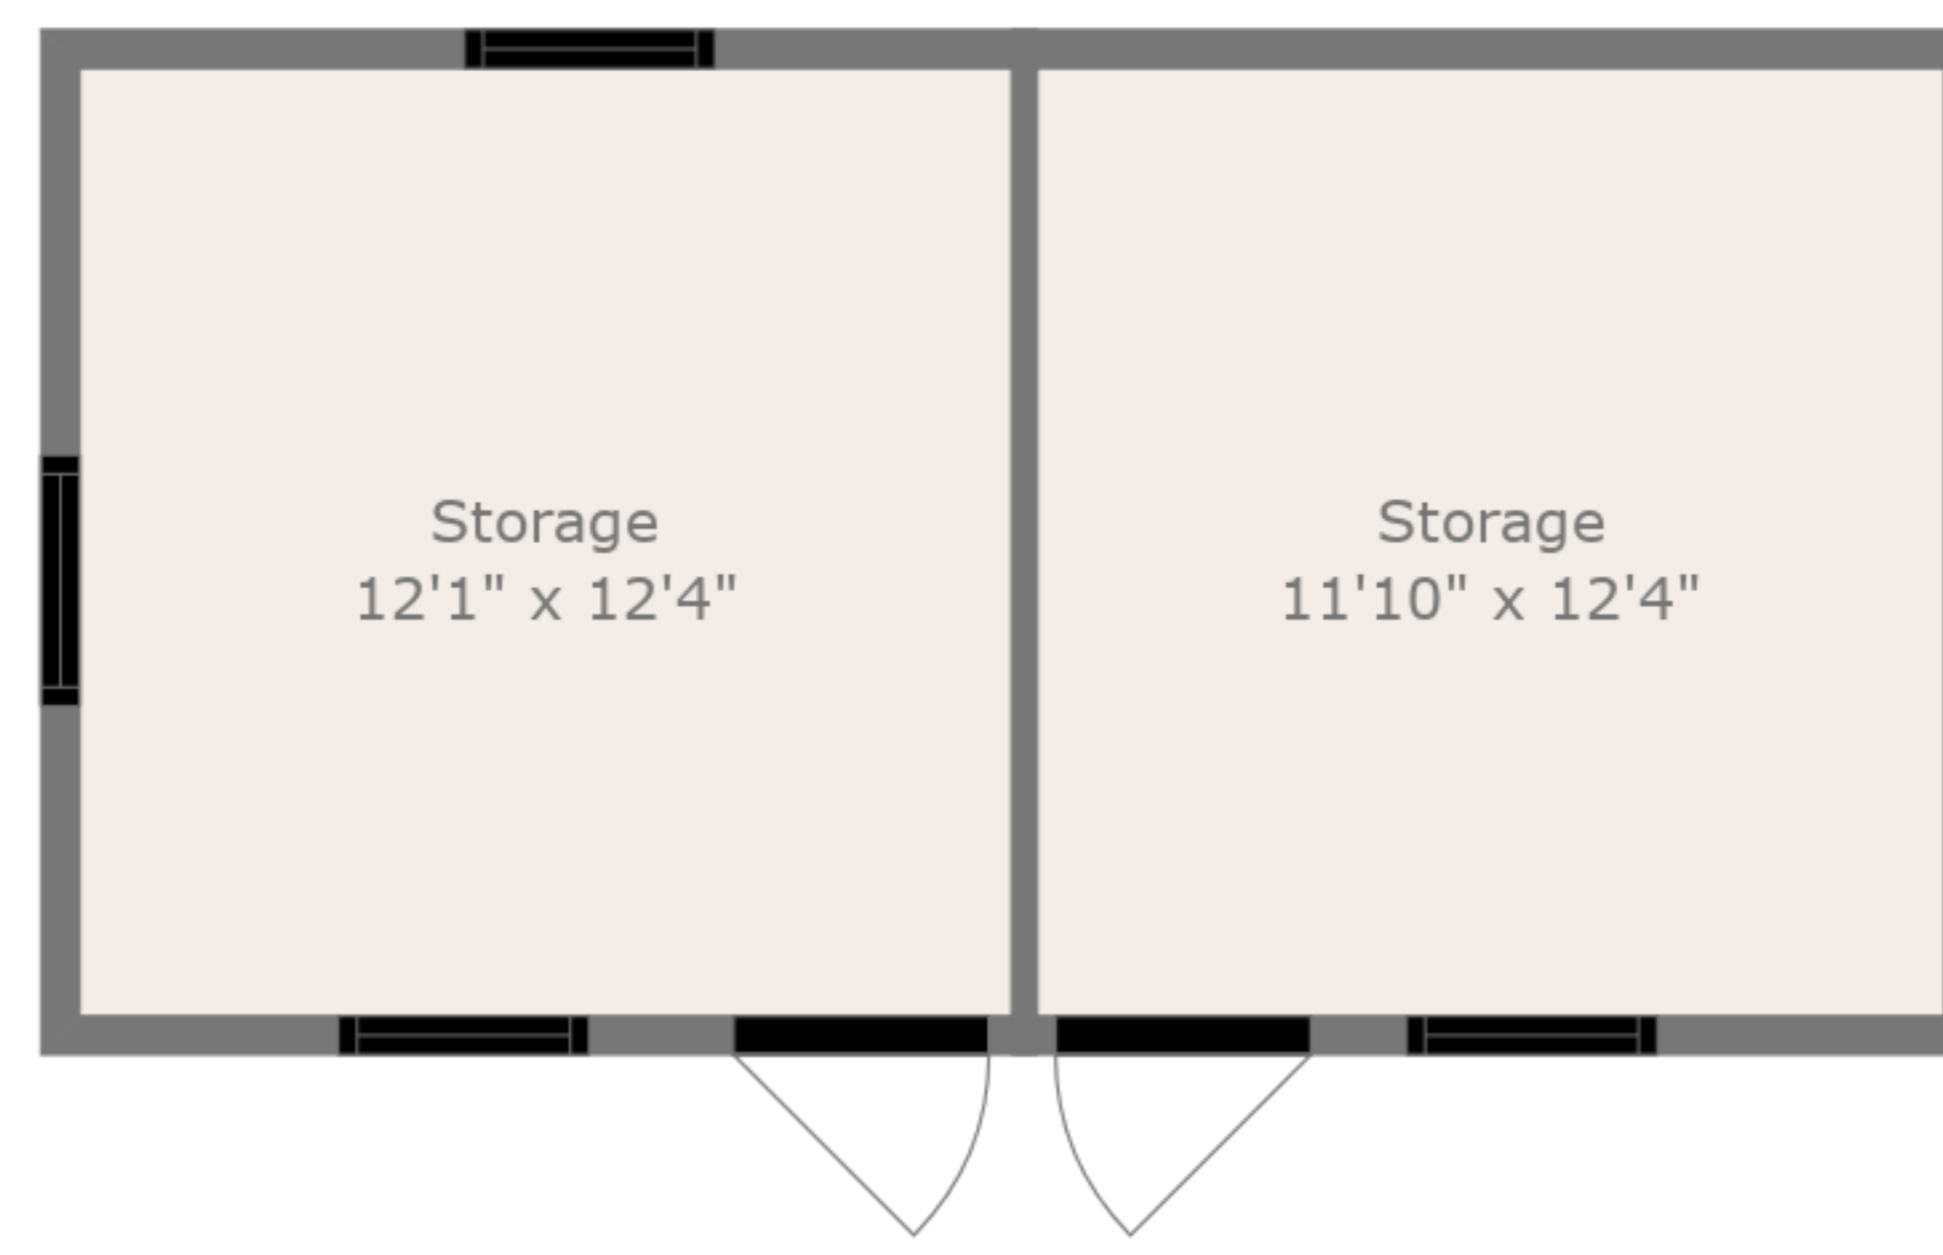

TOTAL: 1526 sq. ft
 Below Ground: 0 sq. ft, FLOOR 2: 738 sq. ft, FLOOR 3: 788 sq. ft, FLOOR 4: 0 sq. ft, FLOOR 5: 0 sq. ft, FLOOR 6: 0 sq. ft
 EXCLUDED AREAS: UTILITY: 381 sq. ft, BASEMENT: 358 sq. ft, HALL: 26 sq. ft,
 GARAGE: 2796 sq. ft, STORAGE: 2449 sq. ft, SCREENED PORCH: 187 sq. ft,
 PORCH: 218 sq. ft, STABLE: 587 sq. ft

Dimensions Are Deemed Highly Reliable, But Approximate. Actual Measurements May Vary.

TOTAL: 1526 sq. ft

Below Ground: 0 sq. ft, FLOOR 2: 738 sq. ft, FLOOR 3: 788 sq. ft, FLOOR 4: 0 sq. ft, FLOOR 5: 0 sq. ft, FLOOR 6: 0 sq. ft
 EXCLUDED AREAS: UTILITY: 381 sq. ft, BASEMENT: 358 sq. ft, HALL: 26 sq. ft,
 GARAGE: 2796 sq. ft, STORAGE: 2449 sq. ft, SCREENED PORCH: 187 sq. ft,
 PORCH: 218 sq. ft, STABLE: 587 sq. ft

Dimensions Are Deemed Highly Reliable, But Approximate. Actual Measurements May Vary.

Stable
29'10" x 19'8"

TOTAL: 1526 sq. ft

Below Ground: 0 sq. ft, FLOOR 2: 738 sq. ft, FLOOR 3: 788 sq. ft, FLOOR 4: 0 sq. ft, FLOOR 5: 0 sq. ft, FLOOR 6: 0 sq. ft
EXCLUDED AREAS: UTILITY: 381 sq. ft, BASEMENT: 358 sq. ft, HALL: 26 sq. ft,
GARAGE: 2796 sq. ft, STORAGE: 2449 sq. ft, SCREENED PORCH: 187 sq. ft,
PORCH: 218 sq. ft, STABLE: 587 sq. ft