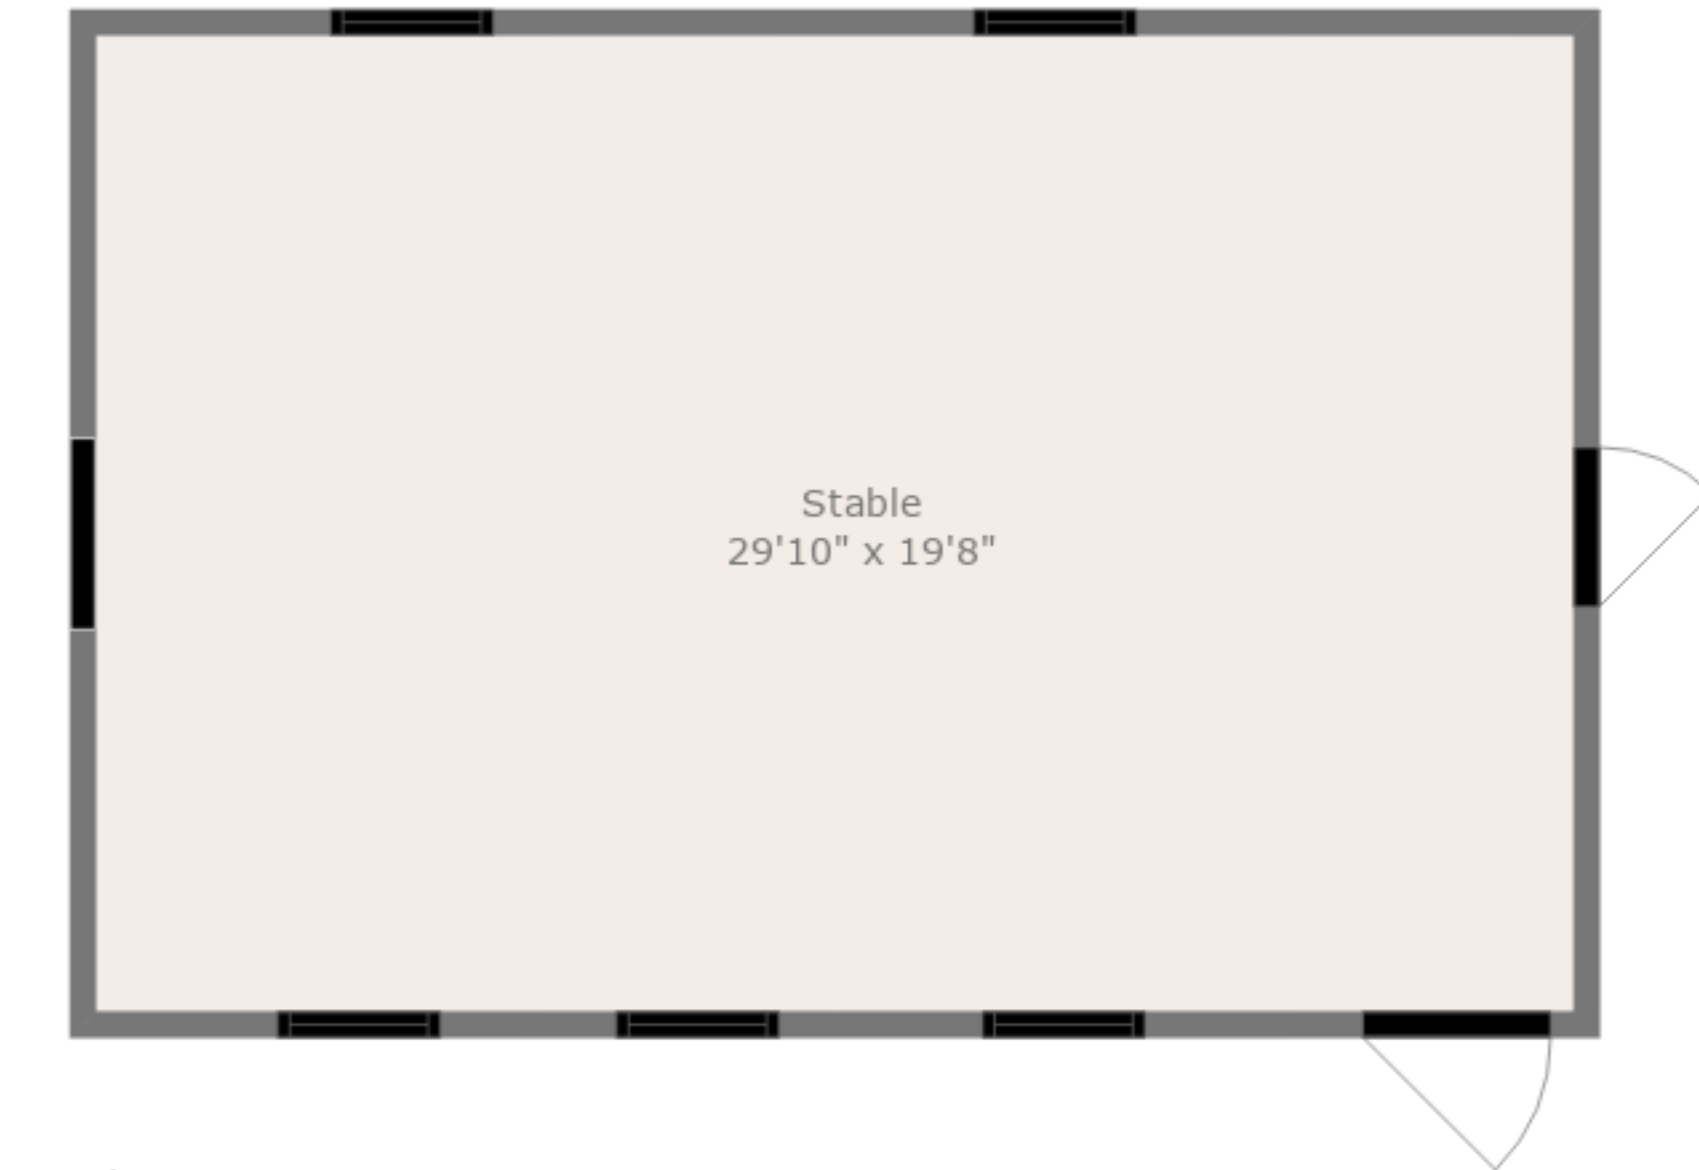

Dimensions Are Deemed Highly Reliable, But Approximate. Actual Measurements May Vary.

TOTAL: 1526 sq. ft

Below Ground: 0 sq. ft, FLOOR 2: 738 sq. ft, FLOOR 3: 788 sq. ft, FLOOR 4: 0 sq. ft, FLOOR 5: 0 sq. ft, FLOOR 6: 0 sq. ft
 EXCLUDED AREAS: UTILITY: 381 sq. ft, BASEMENT: 358 sq. ft, HALL: 26 sq. ft,
 GARAGE: 2796 sq. ft, STORAGE: 2449 sq. ft, SCREENED PORCH: 187 sq. ft,
 PORCH: 218 sq. ft, STABLE: 587 sq. ft

Dimensions Are Deemed Highly Reliable, But Approximate. Actual Measurements May Vary.

Stable
29'10" x 19'8"

TOTAL: 1526 sq. ft

Below Ground: 0 sq. ft, FLOOR 2: 738 sq. ft, FLOOR 3: 788 sq. ft, FLOOR 4: 0 sq. ft, FLOOR 5: 0 sq. ft, FLOOR 6: 0 sq. ft
EXCLUDED AREAS: UTILITY: 381 sq. ft, BASEMENT: 358 sq. ft, HALL: 26 sq. ft,
GARAGE: 2796 sq. ft, STORAGE: 2449 sq. ft, SCREENED PORCH: 187 sq. ft,
PORCH: 218 sq. ft, STABLE: 587 sq. ft

Dimensions Are Deemed Highly Reliable, But Approximate. Actual Measurements May Vary.

Storage
60'6" x 35'7"

TOTAL: 1526 sq. ft

Below Ground: 0 sq. ft, FLOOR 2: 738 sq. ft, FLOOR 3: 788 sq. ft, FLOOR 4: 0 sq. ft, FLOOR 5: 0 sq. ft, FLOOR 6: 0 sq. ft
EXCLUDED AREAS: UTILITY: 381 sq. ft, BASEMENT: 358 sq. ft, HALL: 26 sq. ft,
GARAGE: 2796 sq. ft, STORAGE: 2449 sq. ft, SCREENED PORCH: 187 sq. ft,
PORCH: 218 sq. ft, STABLE: 587 sq. ft

Dimensions Are Deemed Highly Reliable, But Approximate. Actual Measurements May Vary.

Floor 2

Floor 3

Floor 4

Floor 5

Floor 1

Floor 6

TOTAL: 1526 sq. ft