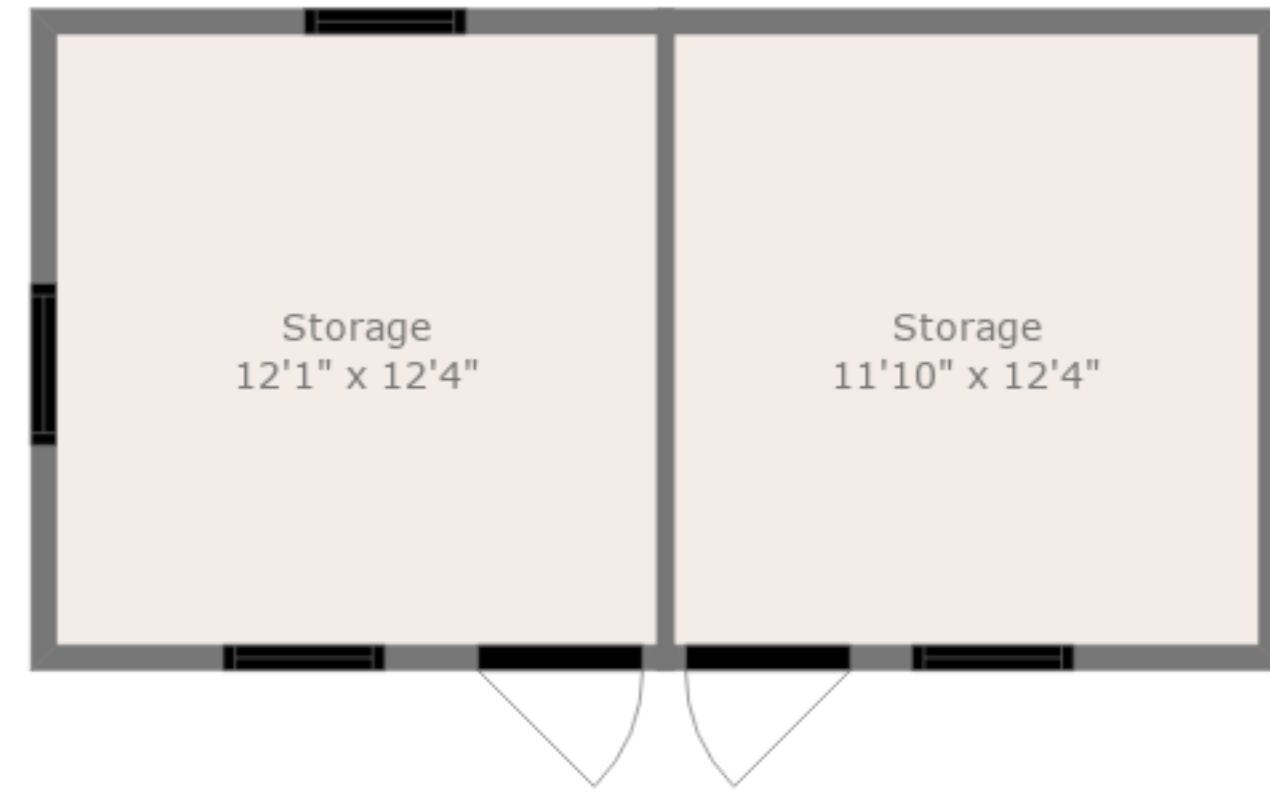

Dimensions Are Deemed Highly Reliable, But Approximate. Actual Measurements May Vary.

Stable
29'10" x 19'8"

TOTAL: 1526 sq. ft

Below Ground: 0 sq. ft, FLOOR 2: 738 sq. ft, FLOOR 3: 788 sq. ft, FLOOR 4: 0 sq. ft, FLOOR 5: 0 sq. ft, FLOOR 6: 0 sq. ft
EXCLUDED AREAS: UTILITY: 381 sq. ft, BASEMENT: 358 sq. ft, HALL: 26 sq. ft,
GARAGE: 2796 sq. ft, STORAGE: 2449 sq. ft, SCREENED PORCH: 187 sq. ft,
PORCH: 218 sq. ft, STABLE: 587 sq. ft

Dimensions Are Deemed Highly Reliable, But Approximate. Actual Measurements May Vary.

Storage
60'6" x 35'7"

TOTAL: 1526 sq. ft

Below Ground: 0 sq. ft, FLOOR 2: 738 sq. ft, FLOOR 3: 788 sq. ft, FLOOR 4: 0 sq. ft, FLOOR 5: 0 sq. ft, FLOOR 6: 0 sq. ft
EXCLUDED AREAS: UTILITY: 381 sq. ft, BASEMENT: 358 sq. ft, HALL: 26 sq. ft,
GARAGE: 2796 sq. ft, STORAGE: 2449 sq. ft, SCREENED PORCH: 187 sq. ft,
PORCH: 218 sq. ft, STABLE: 587 sq. ft

Dimensions Are Deemed Highly Reliable, But Approximate. Actual Measurements May Vary.

Floor 2

Floor 3

Floor 4

Floor 5

Floor 1

Floor 6

TOTAL: 1526 sq. ft

Below Ground: 0 sq. ft, FLOOR 2: 738 sq. ft, FLOOR 3: 788 sq. ft, FLOOR 4: 0 sq. ft, FLOOR 5: 0 sq. ft, FLOOR 6: 0 sq. ft
 EXCLUDED AREAS: UTILITY: 381 sq. ft, BASEMENT: 358 sq. ft, HALL: 26 sq. ft,
 GARAGE: 2796 sq. ft, STORAGE: 2449 sq. ft, SCREENED PORCH: 187 sq. ft,
 PORCH: 218 sq. ft, STABLE: 587 sq. ft