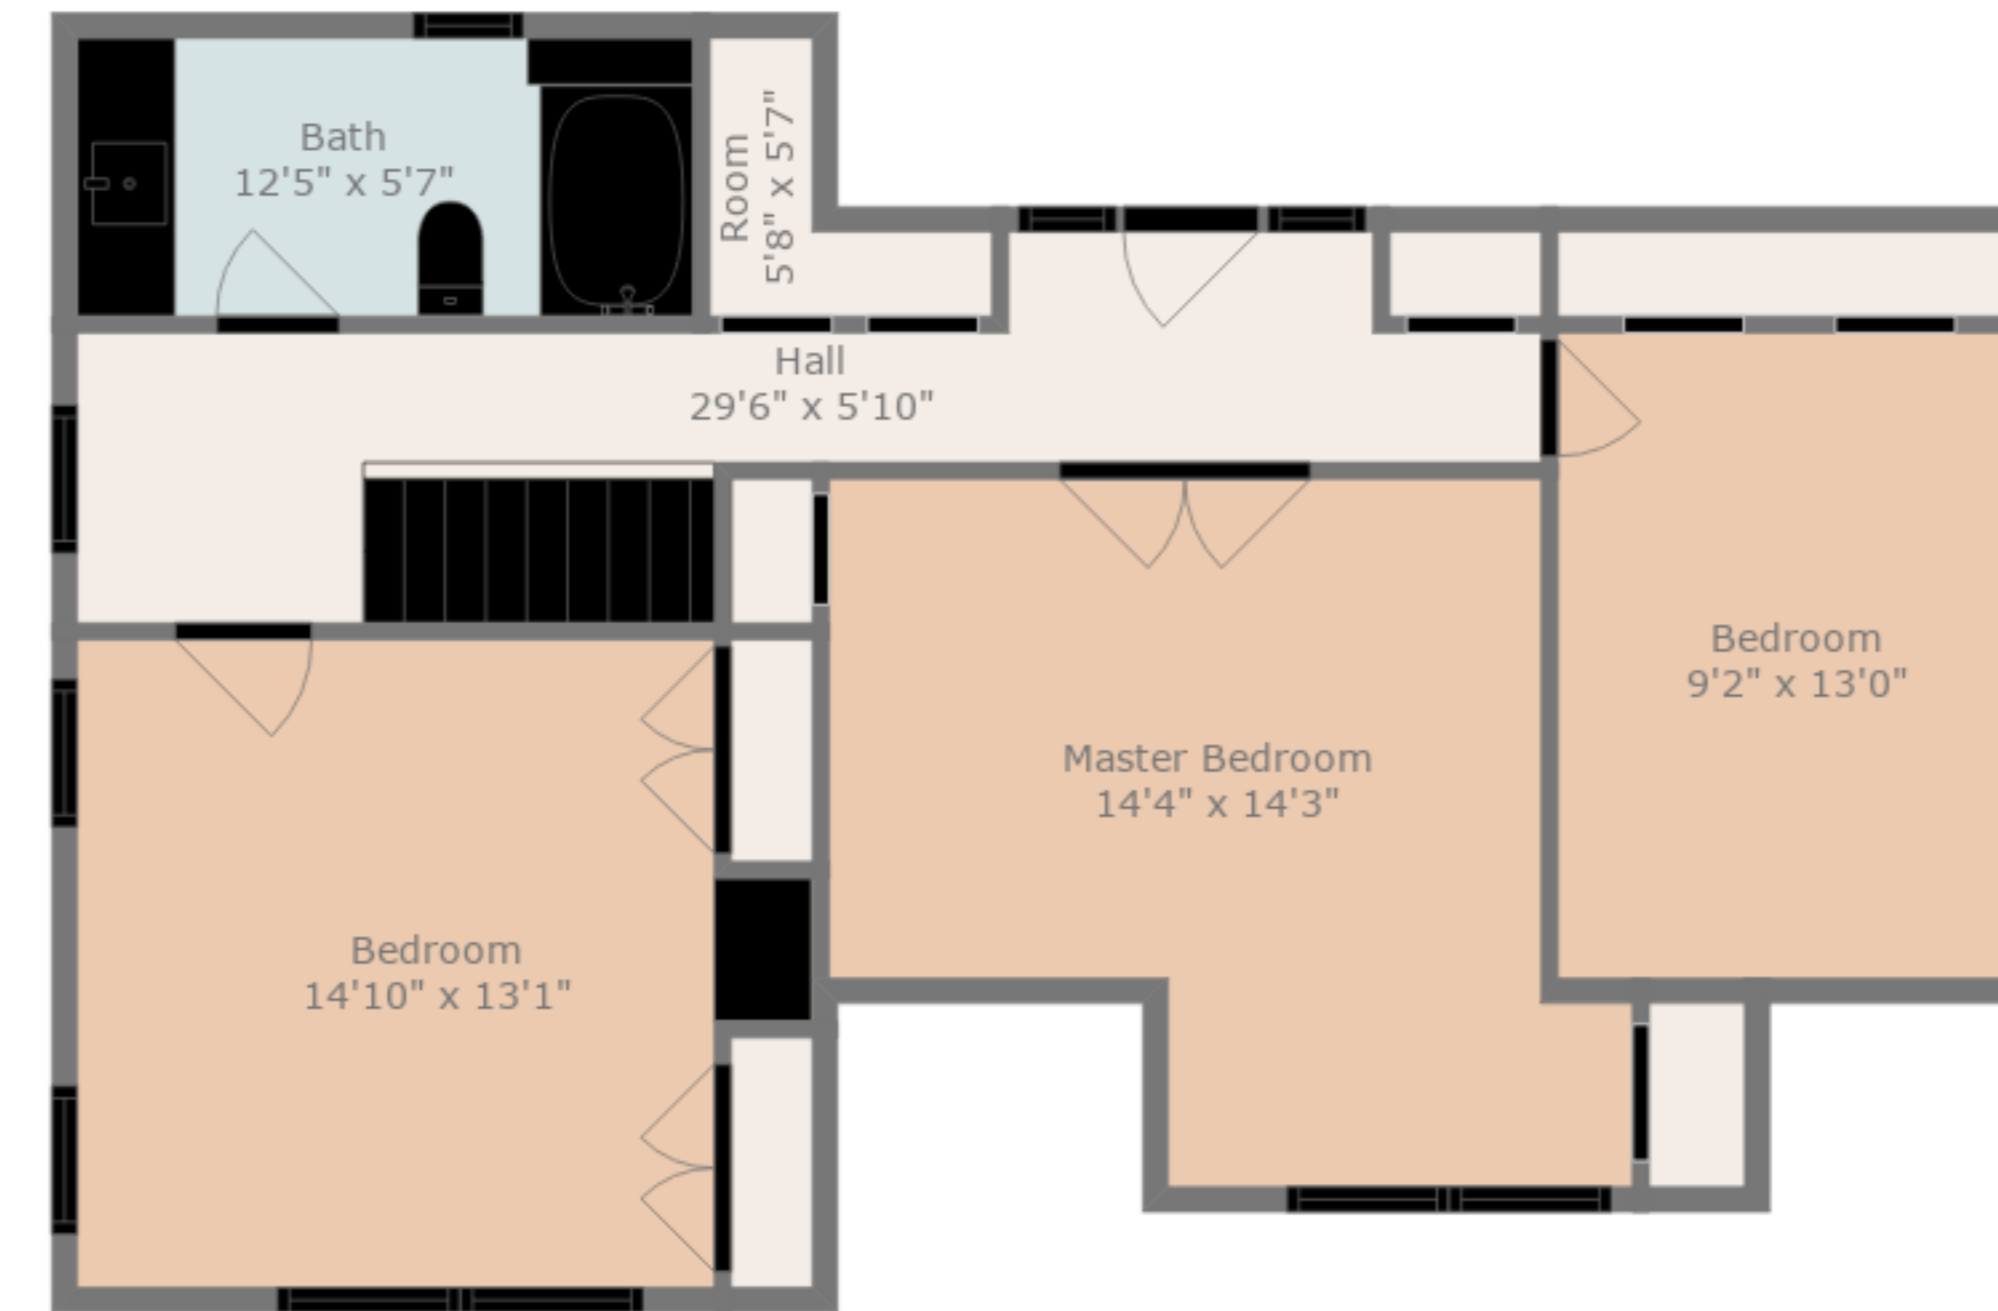

Dimensions Are Deemed Highly Reliable, But Approximate. Actual Measurements May Vary.

TOTAL: 1526 sq. ft

Below Ground: 0 sq. ft, FLOOR 2: 738 sq. ft, FLOOR 3: 788 sq. ft, FLOOR 4: 0 sq. ft, FLOOR 5: 0 sq. ft, FLOOR 6: 0 sq. ft
 EXCLUDED AREAS: UTILITY: 381 sq. ft, BASEMENT: 358 sq. ft, HALL: 26 sq. ft,
 GARAGE: 2796 sq. ft, STORAGE: 2449 sq. ft, SCREENED PORCH: 187 sq. ft,
 PORCH: 218 sq. ft, STABLE: 587 sq. ft

Dimensions Are Deemed Highly Reliable, But Approximate. Actual Measurements May Vary.

Stable
29'10" x 19'8"

TOTAL: 1526 sq. ft

Below Ground: 0 sq. ft, FLOOR 2: 738 sq. ft, FLOOR 3: 788 sq. ft, FLOOR 4: 0 sq. ft, FLOOR 5: 0 sq. ft, FLOOR 6: 0 sq. ft
EXCLUDED AREAS: UTILITY: 381 sq. ft, BASEMENT: 358 sq. ft, HALL: 26 sq. ft,
GARAGE: 2796 sq. ft, STORAGE: 2449 sq. ft, SCREENED PORCH: 187 sq. ft,
PORCH: 218 sq. ft, STABLE: 587 sq. ft

Dimensions Are Deemed Highly Reliable, But Approximate. Actual Measurements May Vary.

Storage
60'6" x 35'7"

TOTAL: 1526 sq. ft

Below Ground: 0 sq. ft, FLOOR 2: 738 sq. ft, FLOOR 3: 788 sq. ft, FLOOR 4: 0 sq. ft, FLOOR 5: 0 sq. ft, FLOOR 6: 0 sq. ft
EXCLUDED AREAS: UTILITY: 381 sq. ft, BASEMENT: 358 sq. ft, HALL: 26 sq. ft,
GARAGE: 2796 sq. ft, STORAGE: 2449 sq. ft, SCREENED PORCH: 187 sq. ft,
PORCH: 218 sq. ft, STABLE: 587 sq. ft

Dimensions Are Deemed Highly Reliable, But Approximate. Actual Measurements May Vary.

Floor 2

Floor 3

Floor 4

Floor 5

Floor 1

Floor 6

TOTAL: 1526 sq. ft