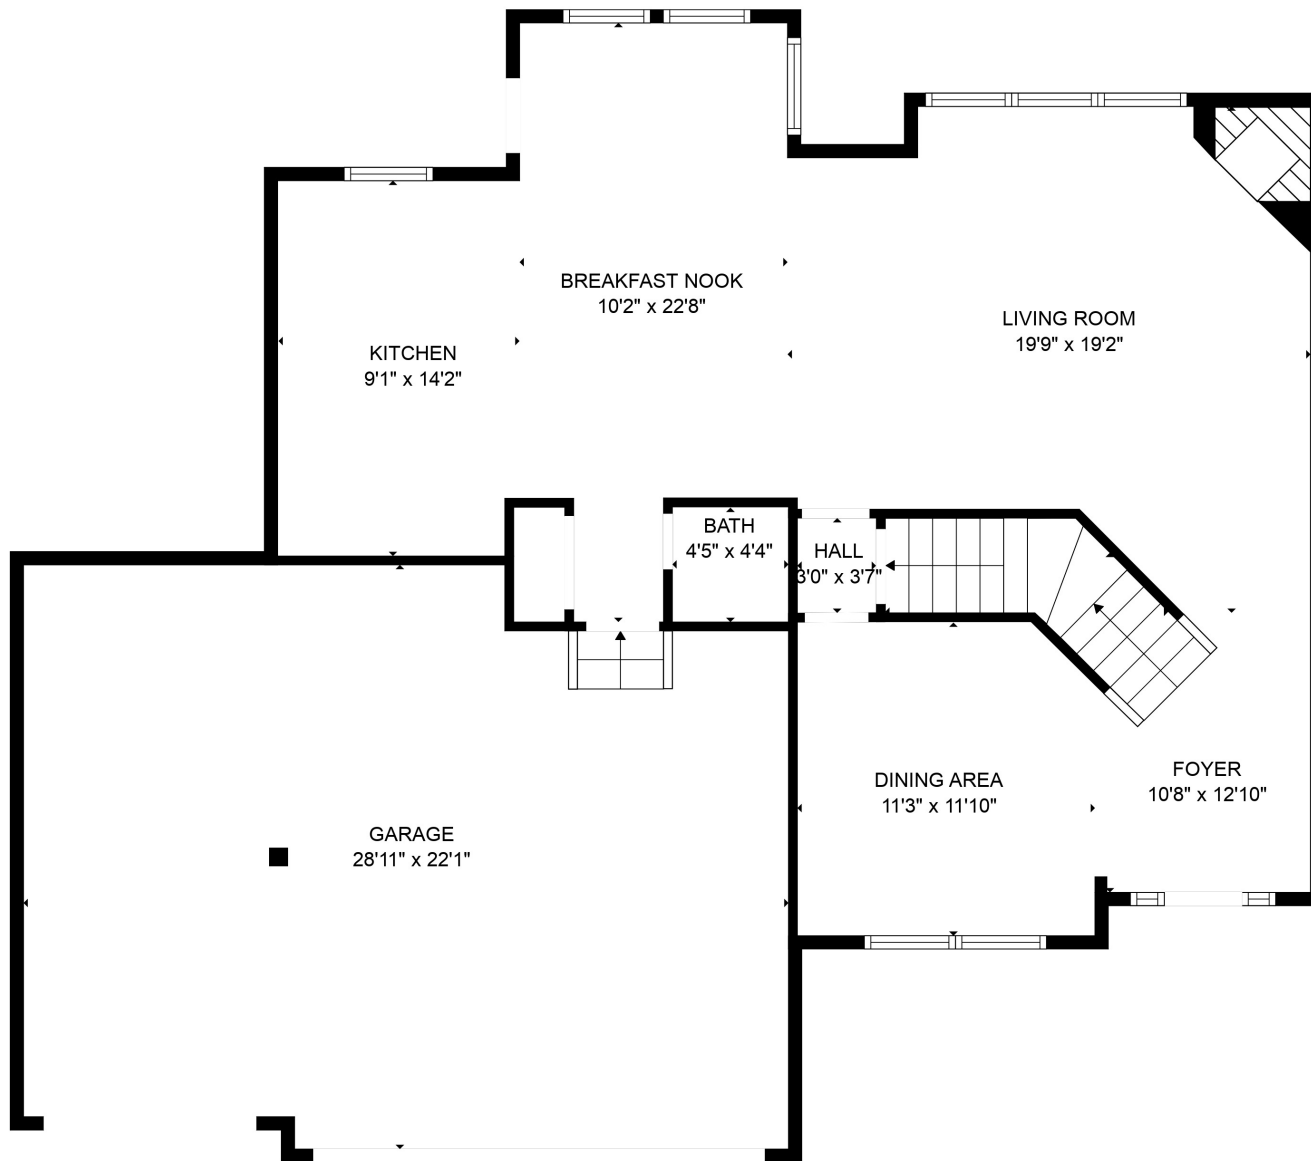

FLOOR 2

FLOOR 3

FLOOR 1

Total scanned area: 3875 sq. ft

Total scanned area: 3875 sq. ft

MEASUREMENTS ARE CALCULATED BY CUBICASA TECHNOLOGY. DEEMED HIGHLY RELIABLE BUT NOT GUARANTEED.

Total scanned area: 3875 sq. ft

MEASUREMENTS ARE CALCULATED BY CUBICASA TECHNOLOGY. DEEMED HIGHLY RELIABLE BUT NOT GUARANTEED.

Total scanned area: 3875 sq. ft

MEASUREMENTS ARE CALCULATED BY CUBICASA TECHNOLOGY. DEEMED HIGHLY RELIABLE BUT NOT GUARANTEED.