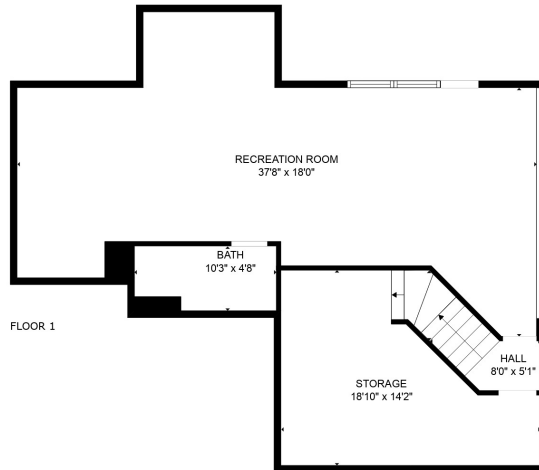

FLOOR 2

FLOOR 3

FLOOR 1

Total scanned area: 3875 sq. ft

Total scanned area: 3875 sq. ft

MEASUREMENTS ARE CALCULATED BY CUBICASA TECHNOLOGY. DEEMED HIGHLY RELIABLE BUT NOT GUARANTEED.

Total scanned area: 3875 sq. ft

MEASUREMENTS ARE CALCULATED BY CUBICASA TECHNOLOGY. DEEMED HIGHLY RELIABLE BUT NOT GUARANTEED.

Total scanned area: 3875 sq. ft

MEASUREMENTS ARE CALCULATED BY CUBICASA TECHNOLOGY. DEEMED HIGHLY RELIABLE BUT NOT GUARANTEED.