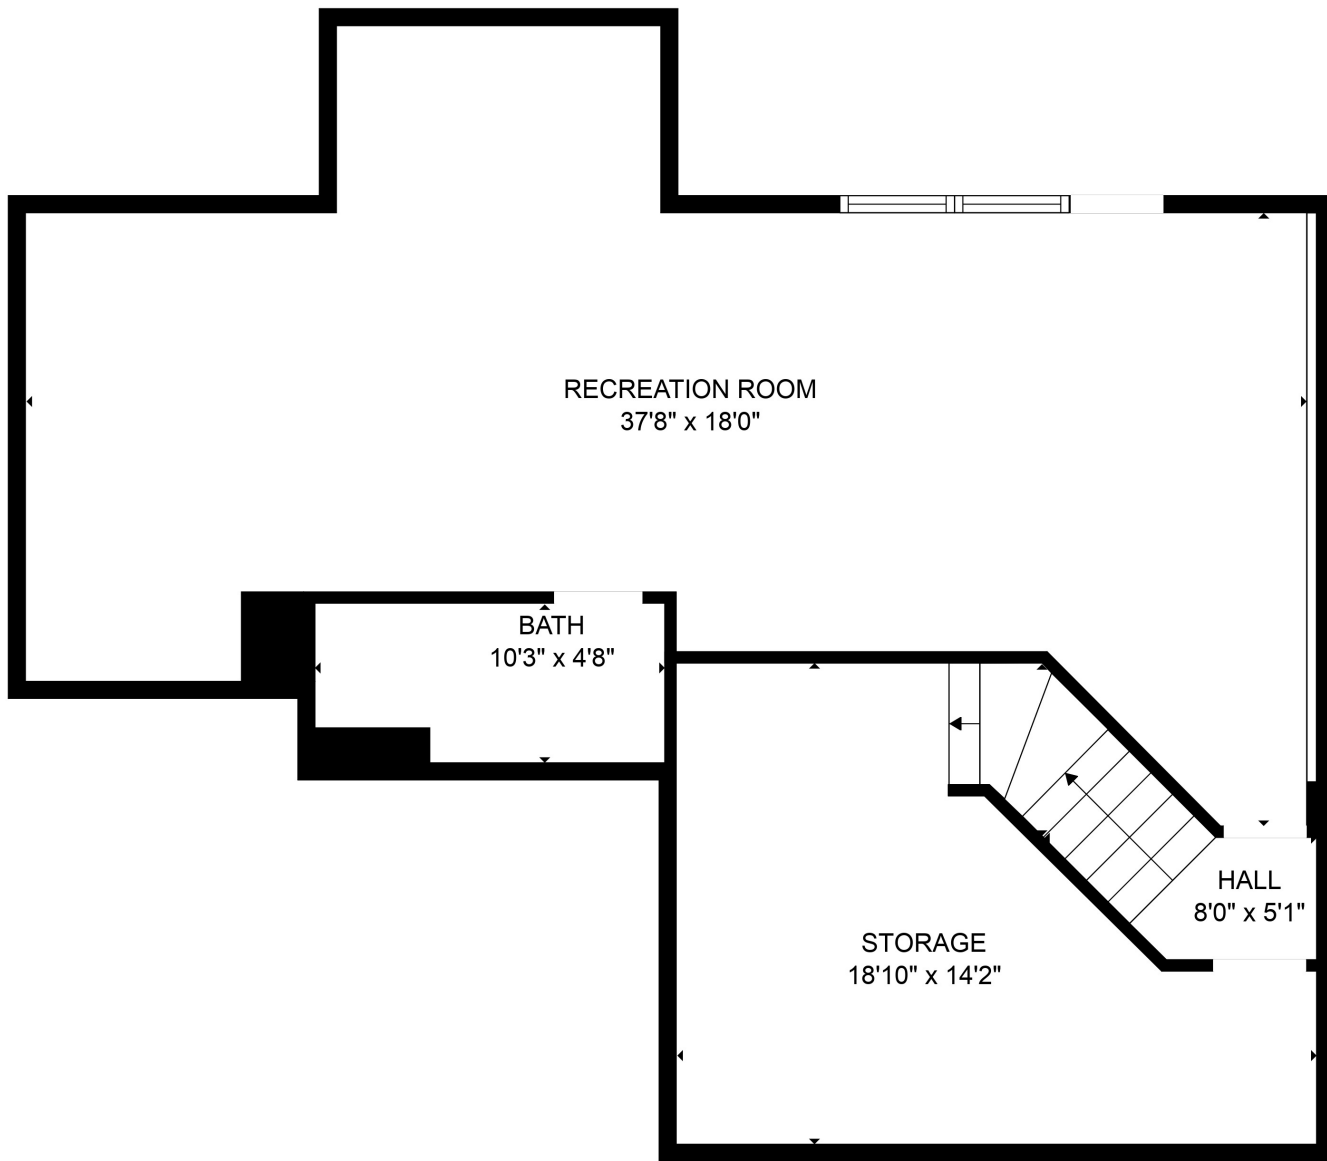

FLOOR 2

FLOOR 3

FLOOR 1

Total scanned area: 3875 sq. ft

Total scanned area: 3875 sq. ft

MEASUREMENTS ARE CALCULATED BY CUBICASA TECHNOLOGY. DEEMED HIGHLY RELIABLE BUT NOT GUARANTEED.

Total scanned area: 3875 sq. ft

MEASUREMENTS ARE CALCULATED BY CUBICASA TECHNOLOGY. DEEMED HIGHLY RELIABLE BUT NOT GUARANTEED.

Total scanned area: 3875 sq. ft

MEASUREMENTS ARE CALCULATED BY CUBICASA TECHNOLOGY. DEEMED HIGHLY RELIABLE BUT NOT GUARANTEED.