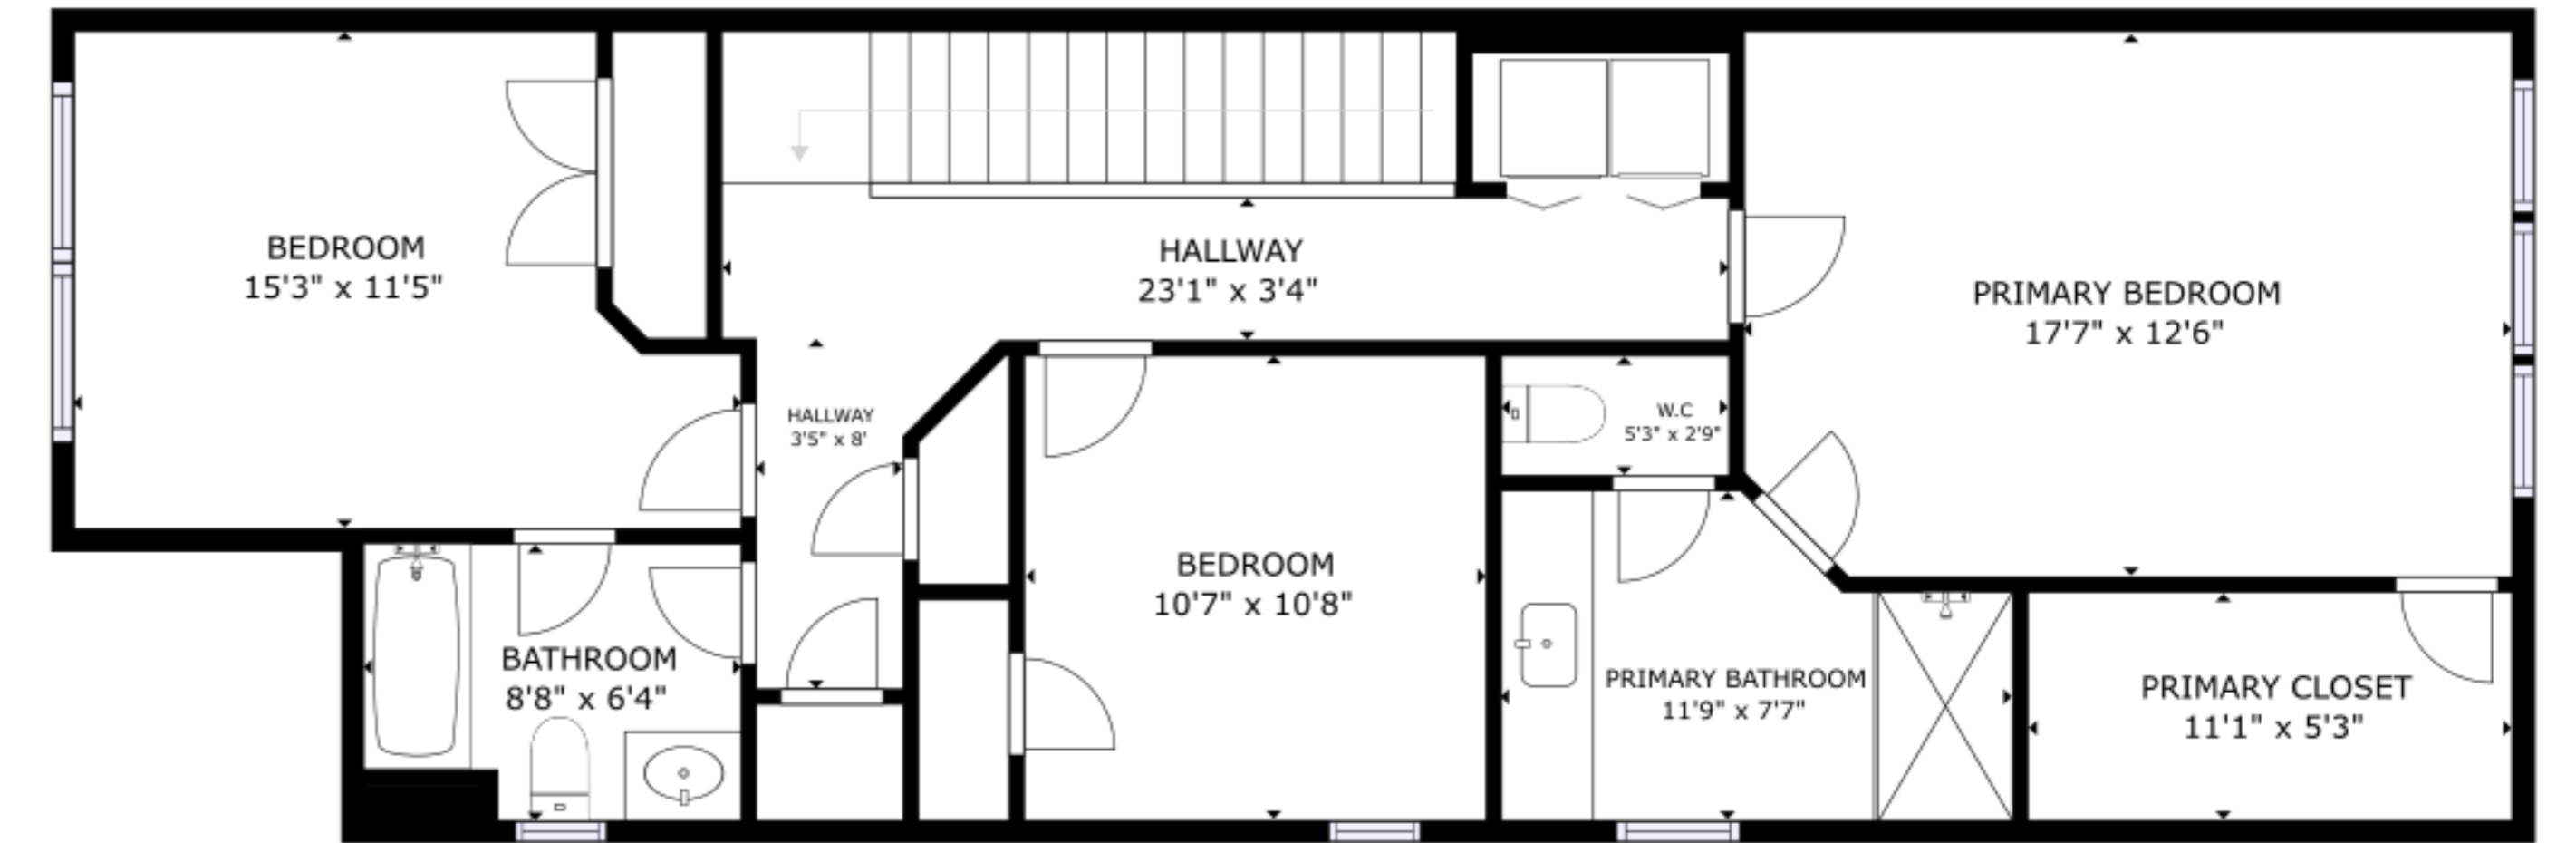

FLOOR 1

FLOOR 2

GROSS INTERNAL AREA  
 FLOOR 1: 951 sq ft, FLOOR 2: 962 sq ft  
 EXCLUDED AREAS: PORCH: 295 sq ft, PATIO: 605 sq ft  
 TOTAL: 1913 sq ft  
 SIZES AND DIMENSIONS ARE APPROXIMATE, ACTUAL MAY VARY.