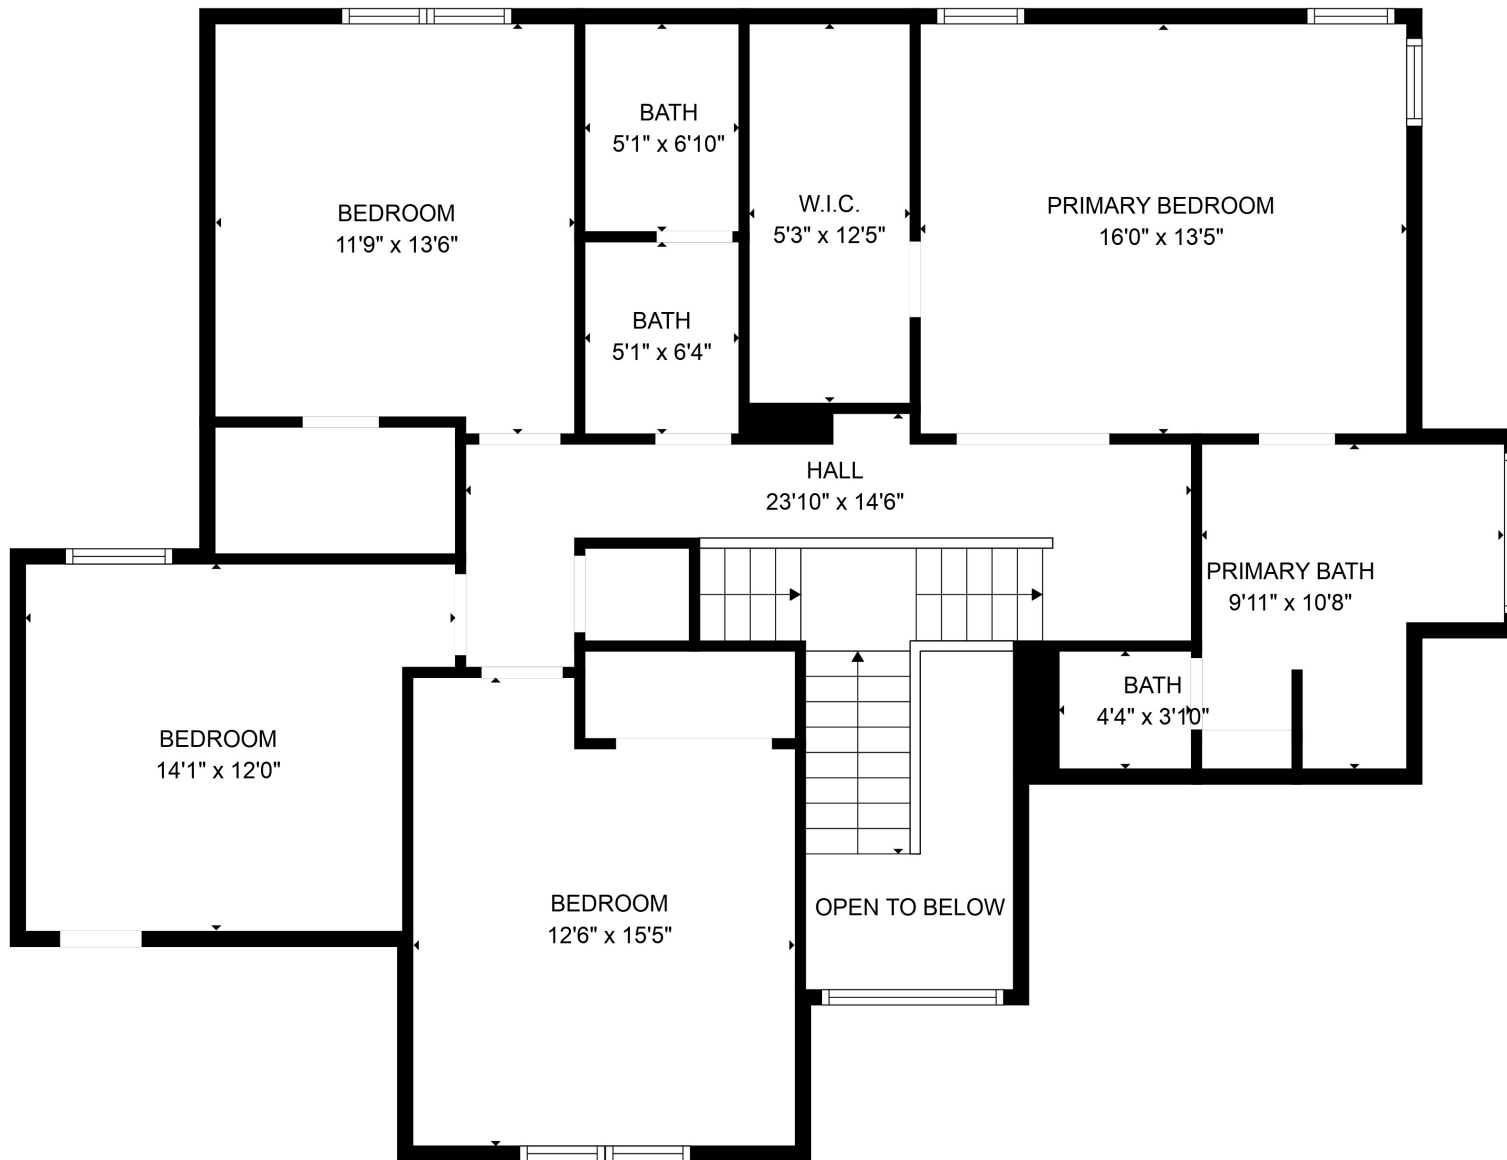

Total scanned area: 4421 sq. ft

MEASUREMENTS ARE CALCULATED BY CUBICASA TECHNOLOGY, DEEMED HIGHLY RELIABLE BUT NOT GUARANTEED.

Total scanned area: 4421 sq. ft

MEASUREMENTS ARE CALCULATED BY CUBICASA TECHNOLOGY. DEEMED HIGHLY RELIABLE BUT NOT GUARANTEED.

Total scanned area: 4421 sq. ft

MEASUREMENTS ARE CALCULATED BY CUBICASA TECHNOLOGY. DEEMED HIGHLY RELIABLE BUT NOT GUARANTEED.

Total scanned area: 4421 sq. ft

MEASUREMENTS ARE CALCULATED BY CUBICASA TECHNOLOGY. DEEMED HIGHLY RELIABLE BUT NOT GUARANTEED.