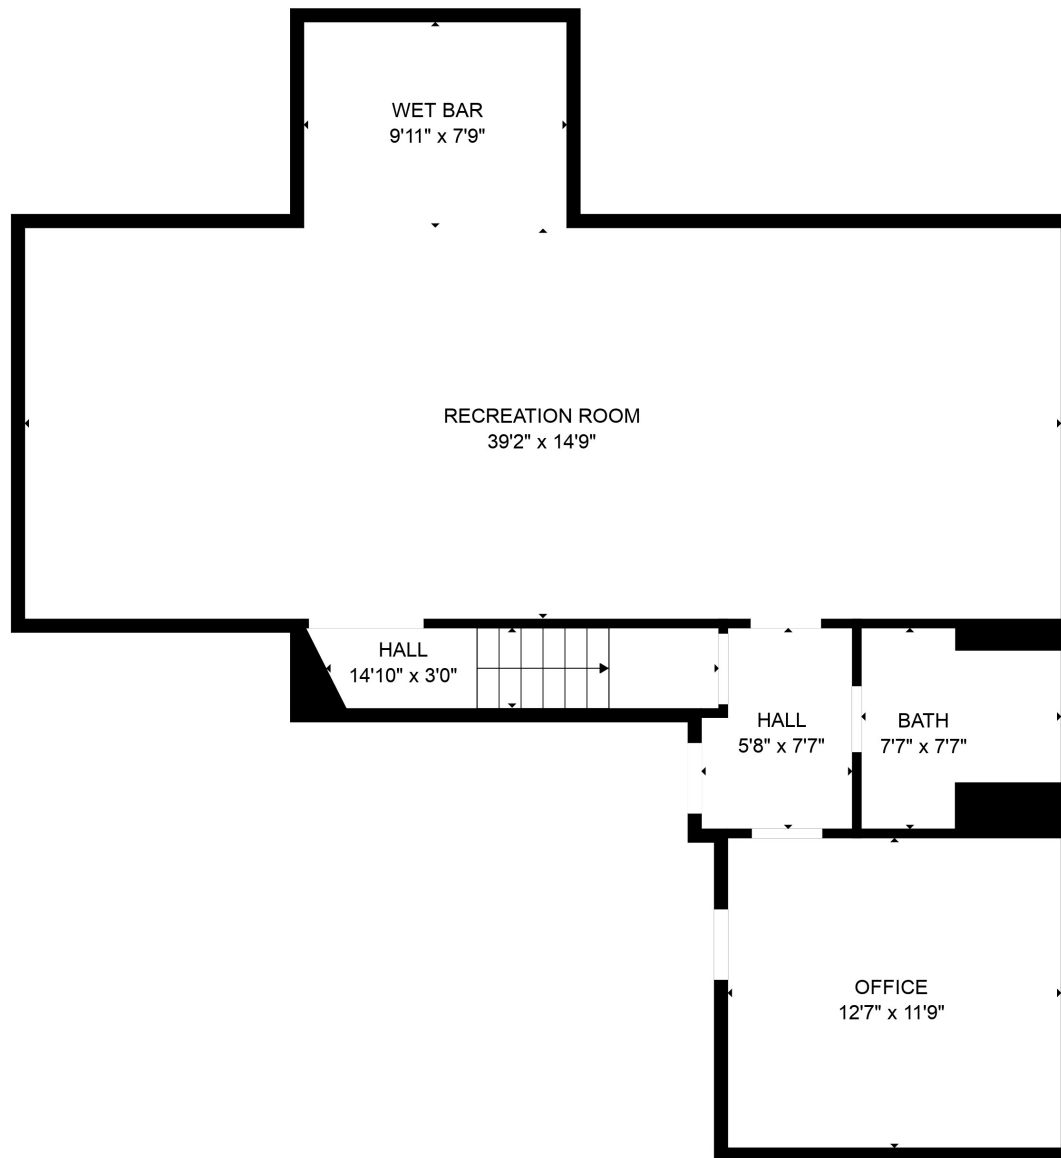

Total scanned area: 4421 sq. ft

MEASUREMENTS ARE CALCULATED BY CUBICASA TECHNOLOGY, DEEMED HIGHLY RELIABLE BUT NOT GUARANTEED.

Total scanned area: 4421 sq. ft

MEASUREMENTS ARE CALCULATED BY CUBICASA TECHNOLOGY. DEEMED HIGHLY RELIABLE BUT NOT GUARANTEED.

Total scanned area: 4421 sq. ft

MEASUREMENTS ARE CALCULATED BY CUBICASA TECHNOLOGY. DEEMED HIGHLY RELIABLE BUT NOT GUARANTEED.

Total scanned area: 4421 sq. ft

MEASUREMENTS ARE CALCULATED BY CUBICASA TECHNOLOGY. DEEMED HIGHLY RELIABLE BUT NOT GUARANTEED.