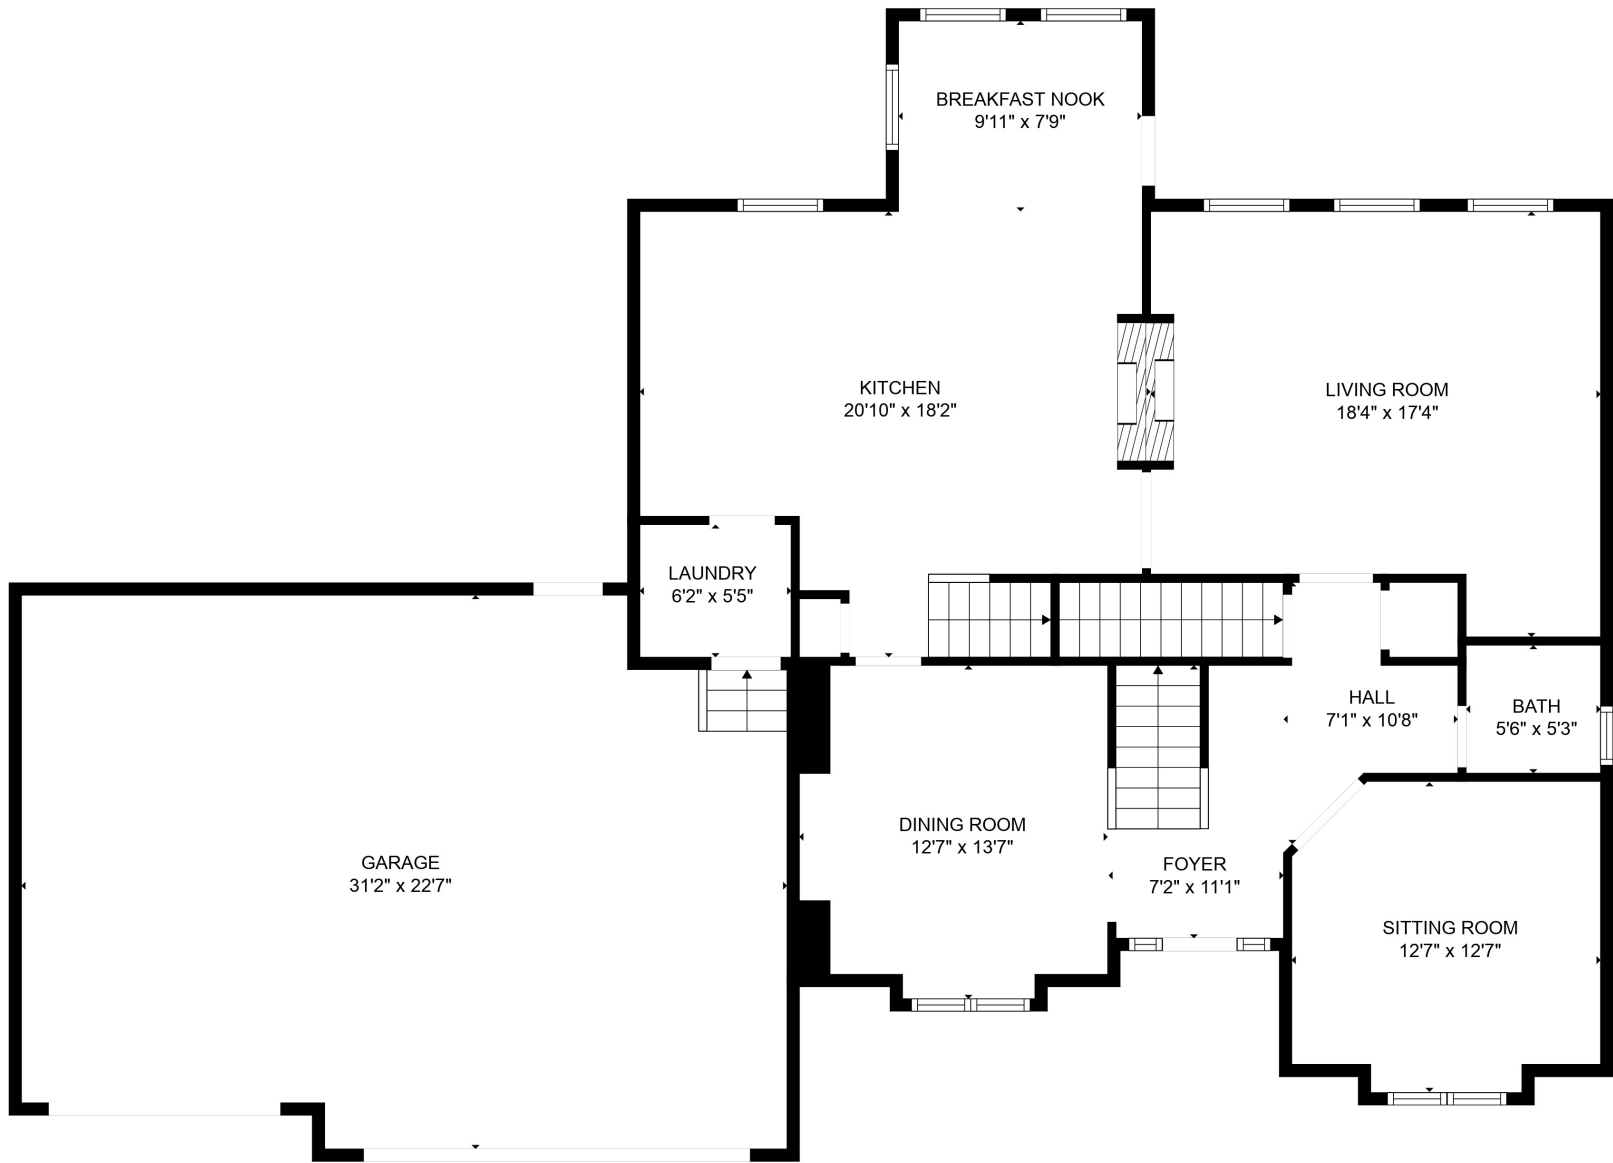

Total scanned area: 4421 sq. ft

MEASUREMENTS ARE CALCULATED BY CUBICASA TECHNOLOGY, DEEMED HIGHLY RELIABLE BUT NOT GUARANTEED.

Total scanned area: 4421 sq. ft

MEASUREMENTS ARE CALCULATED BY CUBICASA TECHNOLOGY. DEEMED HIGHLY RELIABLE BUT NOT GUARANTEED.

Total scanned area: 4421 sq. ft

MEASUREMENTS ARE CALCULATED BY CUBICASA TECHNOLOGY. DEEMED HIGHLY RELIABLE BUT NOT GUARANTEED.

Total scanned area: 4421 sq. ft

MEASUREMENTS ARE CALCULATED BY CUBICASA TECHNOLOGY. DEEMED HIGHLY RELIABLE BUT NOT GUARANTEED.