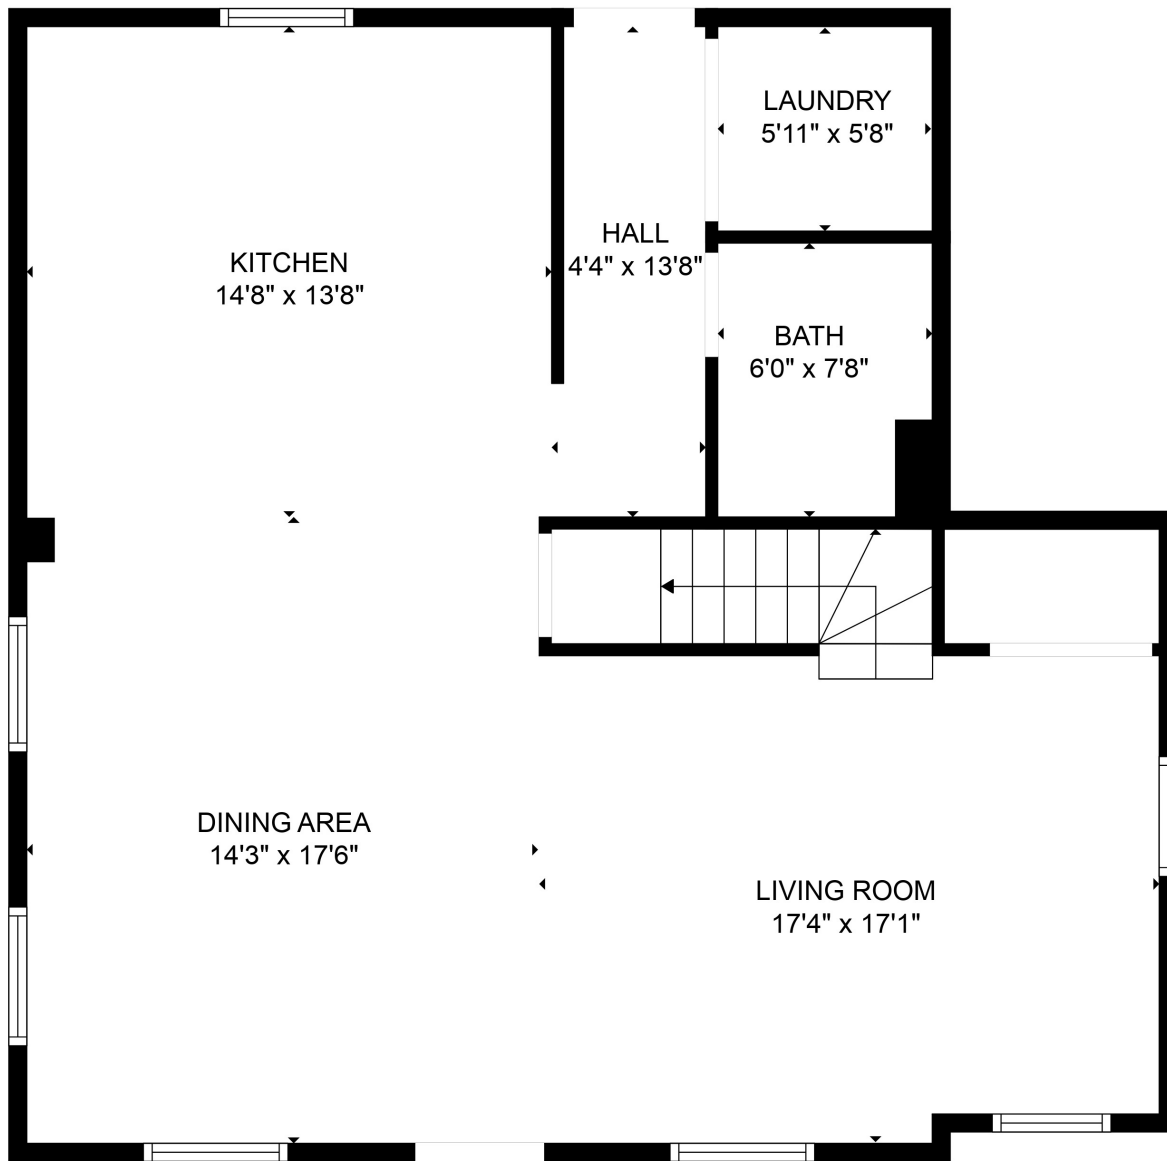

FLOOR 1

FLOOR 2

Total scanned area: 1716 sq. ft

SIZES AND DIMENSIONS ARE APPROXIMATE. ACTUAL MAY VARY.

Total scanned area: 1716 sq. ft

SIZES AND DIMENSIONS ARE APPROXIMATE. ACTUAL MAY VARY.

Total scanned area: 1716 sq. ft

SIZES AND DIMENSIONS ARE APPROXIMATE. ACTUAL MAY VARY.