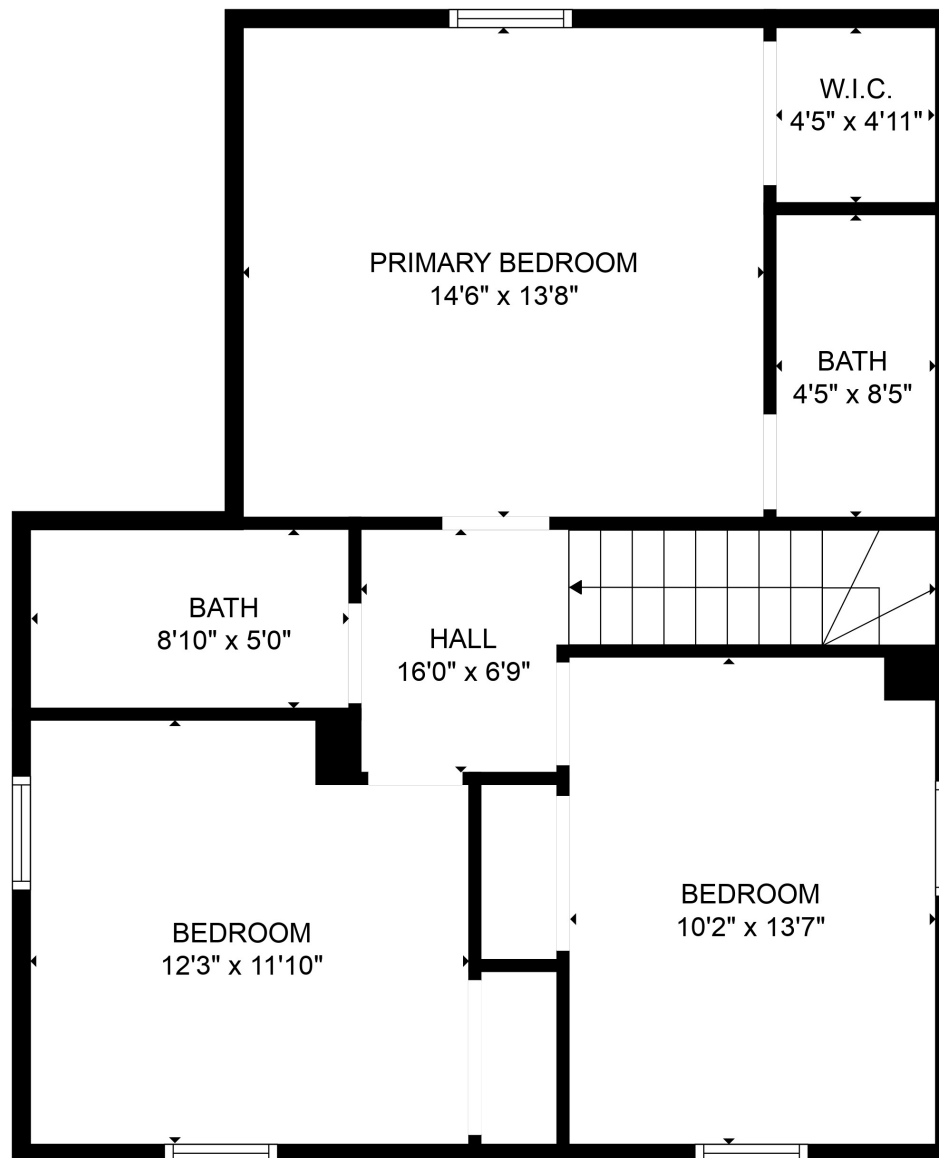

FLOOR 1

FLOOR 2

Total scanned area: 1716 sq. ft

SIZES AND DIMENSIONS ARE APPROXIMATE. ACTUAL MAY VARY.

Total scanned area: 1716 sq. ft

SIZES AND DIMENSIONS ARE APPROXIMATE. ACTUAL MAY VARY.

Total scanned area: 1716 sq. ft

SIZES AND DIMENSIONS ARE APPROXIMATE. ACTUAL MAY VARY.