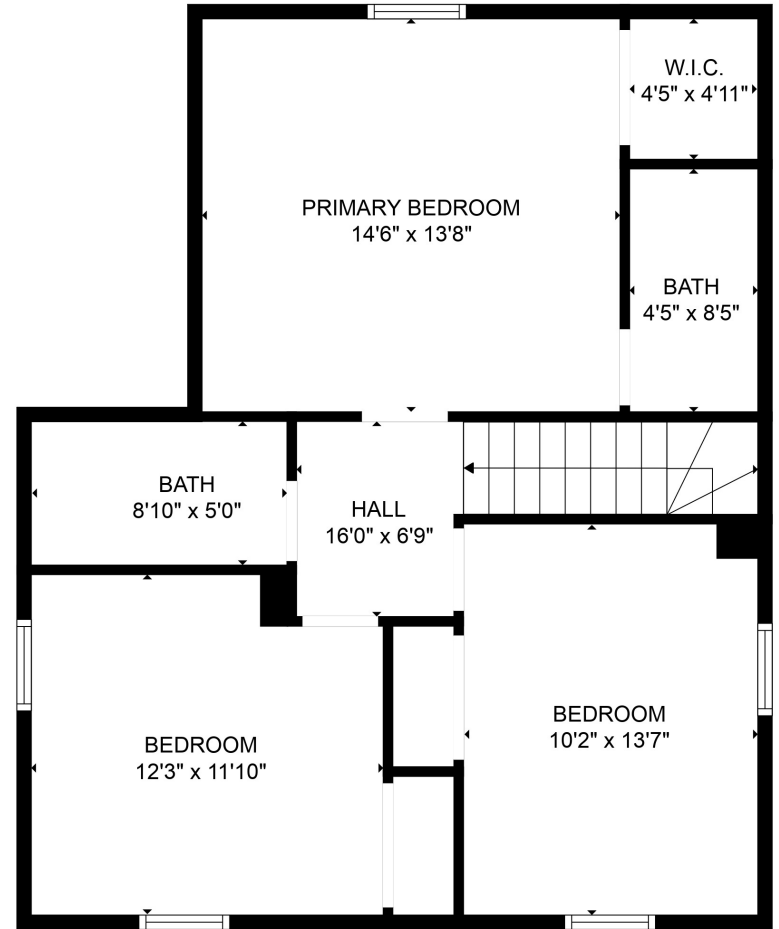

FLOOR 1

FLOOR 2

Total scanned area: 1716 sq. ft

SIZES AND DIMENSIONS ARE APPROXIMATE. ACTUAL MAY VARY.

Total scanned area: 1716 sq. ft

SIZES AND DIMENSIONS ARE APPROXIMATE. ACTUAL MAY VARY.

Total scanned area: 1716 sq. ft

SIZES AND DIMENSIONS ARE APPROXIMATE. ACTUAL MAY VARY.