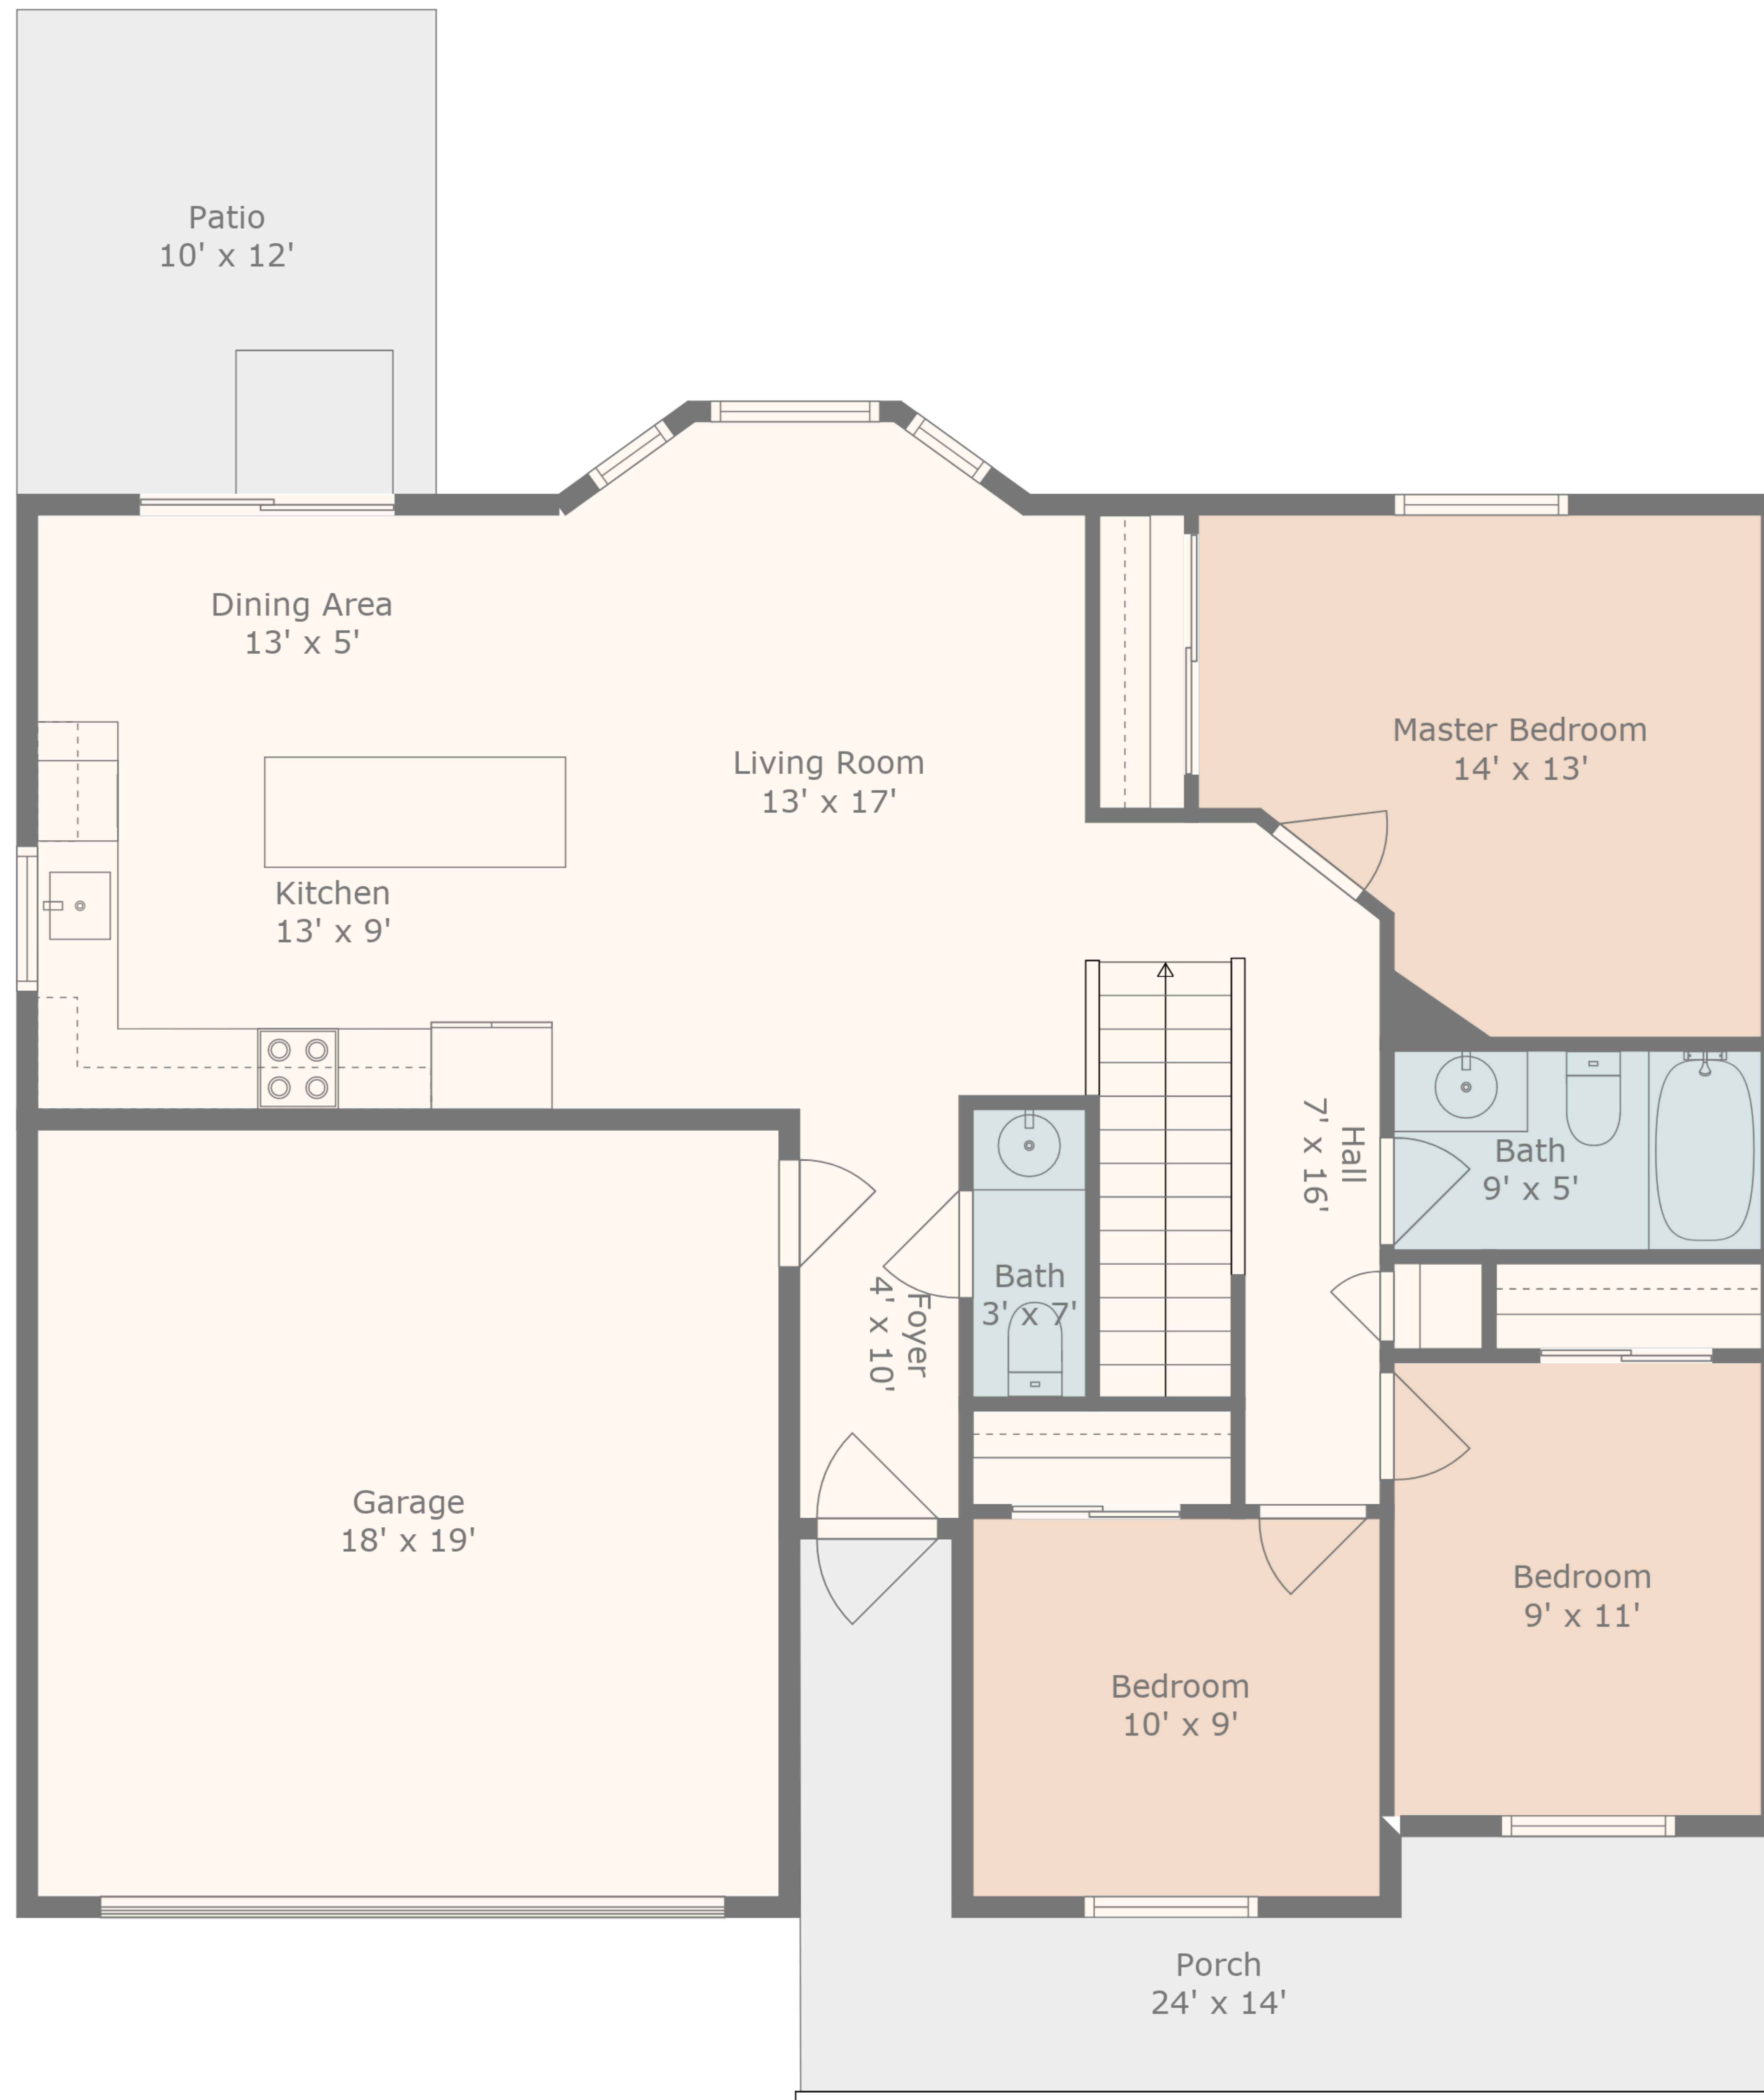

Storage
18' x 14'

Basement
24' x 31'

TOTAL: 1028 sq. ft
BELOW GROUND: 0 sq. ft, FLOOR 2: 1028 sq. ft
EXCLUDED AREAS: BASEMENT: 708 sq. ft, STORAGE: 253 sq. ft, GARAGE: 340 sq. ft,
PATIO: 122 sq. ft, PORCH: 153 sq. ft

TOTAL: 1028 sq. ft
 BELOW GROUND: 0 sq. ft, FLOOR 2: 1028 sq. ft
 EXCLUDED AREAS: BASEMENT: 708 sq. ft, STORAGE: 253 sq. ft, GARAGE: 340 sq. ft,
 PATIO: 122 sq. ft, PORCH: 153 sq. ft

TOTAL: 1028 sq. ft
 BELOW GROUND: 0 sq. ft, FLOOR 2: 1028 sq. ft
 EXCLUDED AREAS: BASEMENT: 708 sq. ft, STORAGE: 253 sq. ft, GARAGE: 340 sq. ft,
 PATIO: 122 sq. ft, PORCH: 153 sq. ft