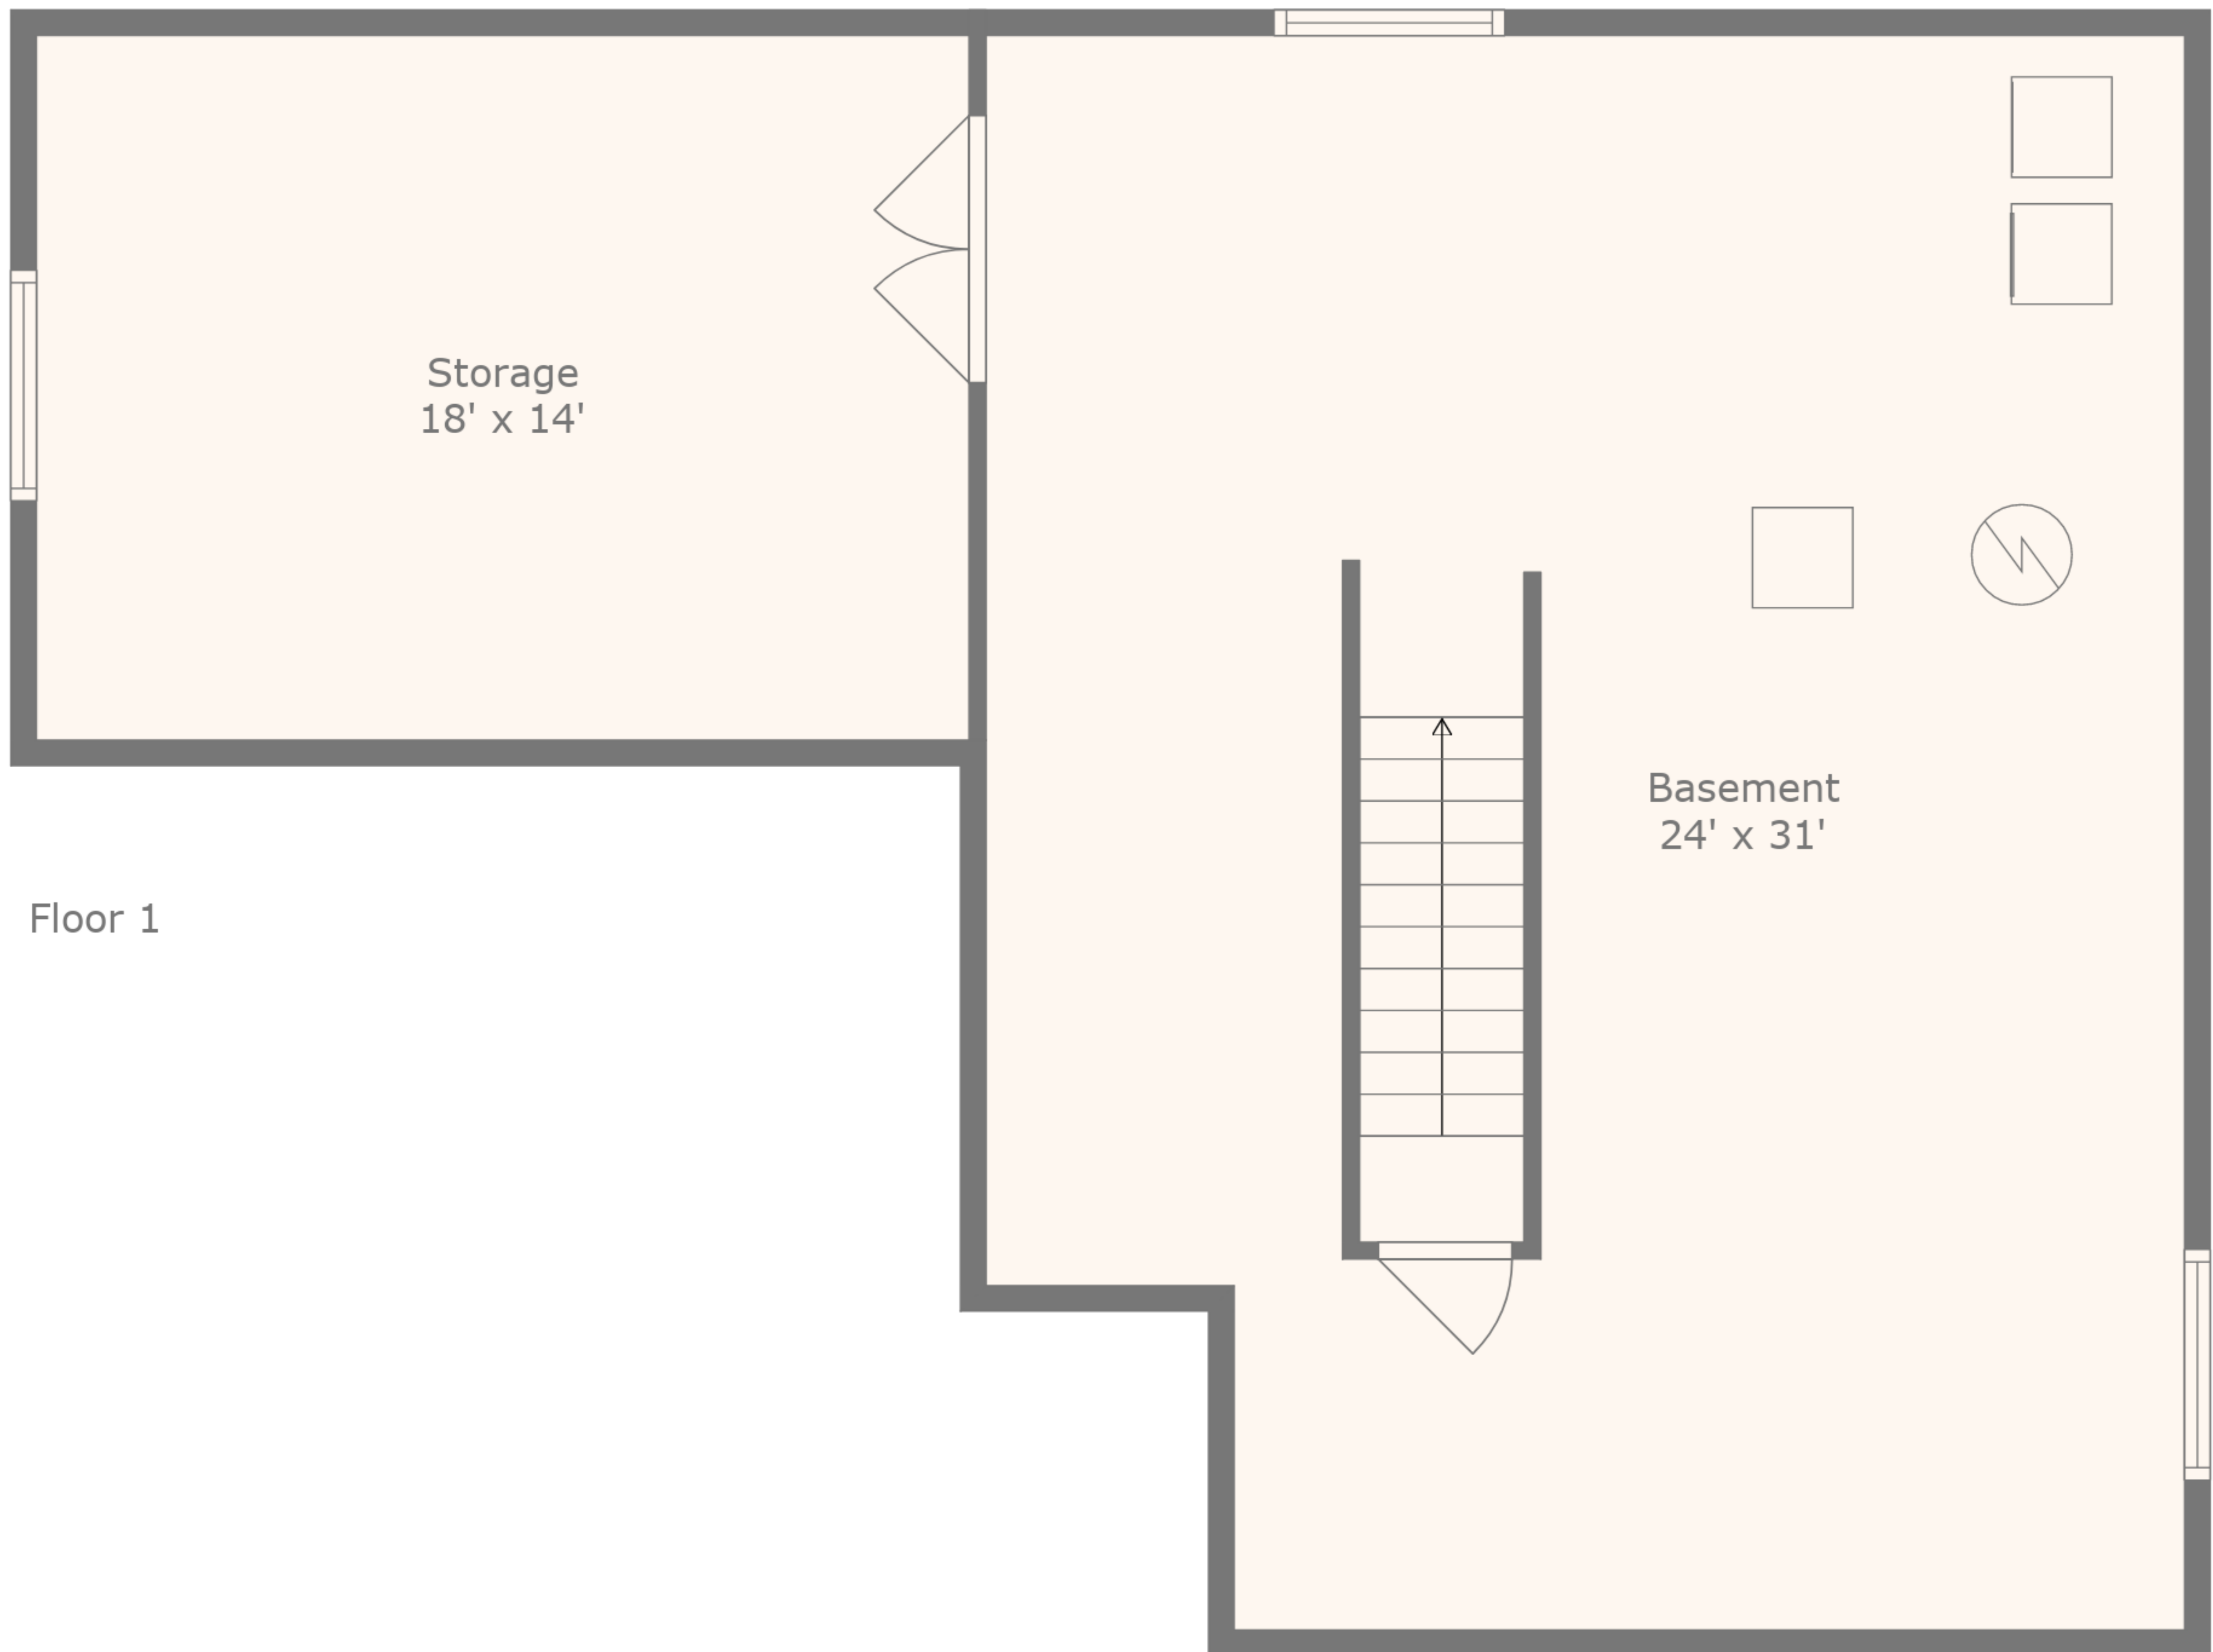

Storage
18' x 14'

Basement
24' x 31'

TOTAL: 1028 sq. ft
BELOW GROUND: 0 sq. ft, FLOOR 2: 1028 sq. ft
EXCLUDED AREAS: BASEMENT: 708 sq. ft, STORAGE: 253 sq. ft, GARAGE: 340 sq. ft,
PATIO: 122 sq. ft, PORCH: 153 sq. ft

TOTAL: 1028 sq. ft
 BELOW GROUND: 0 sq. ft, FLOOR 2: 1028 sq. ft
 EXCLUDED AREAS: BASEMENT: 708 sq. ft, STORAGE: 253 sq. ft, GARAGE: 340 sq. ft,
 PATIO: 122 sq. ft, PORCH: 153 sq. ft

TOTAL: 1028 sq. ft
 BELOW GROUND: 0 sq. ft, FLOOR 2: 1028 sq. ft
 EXCLUDED AREAS: BASEMENT: 708 sq. ft, STORAGE: 253 sq. ft, GARAGE: 340 sq. ft,
 PATIO: 122 sq. ft, PORCH: 153 sq. ft