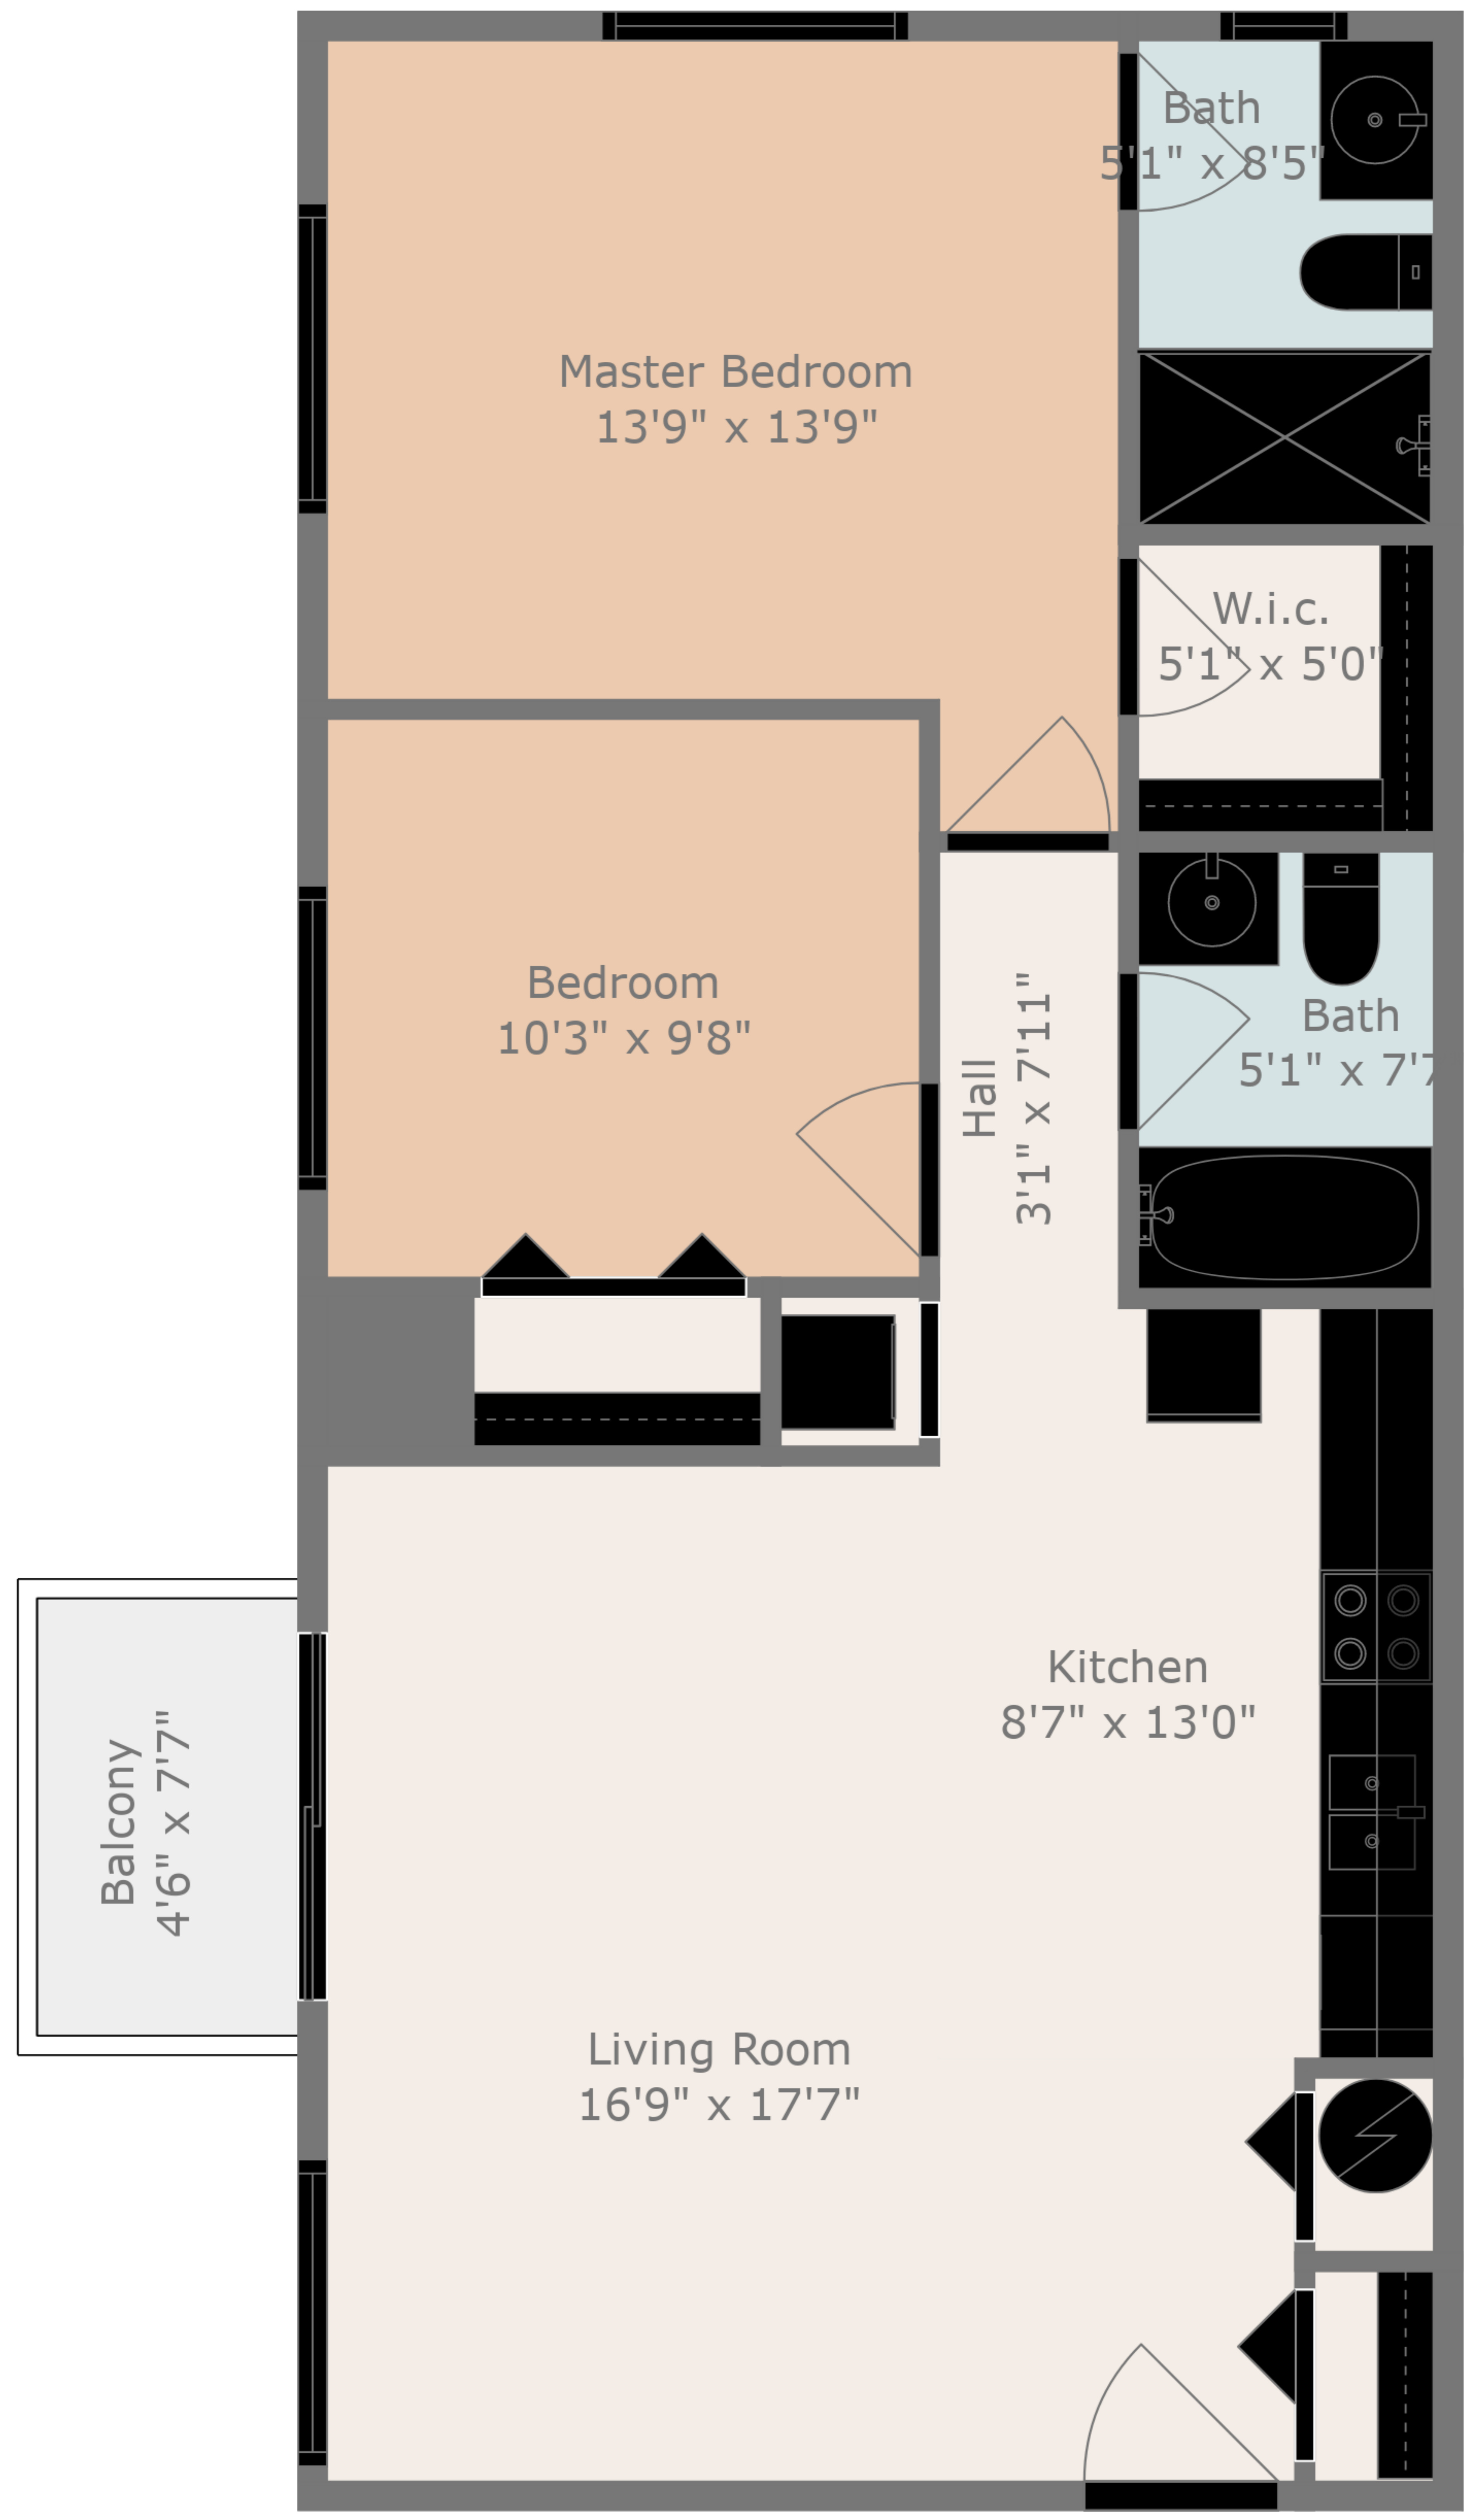

TOTAL: 811 sq. ft
 FLOOR 1: 811 sq. ft
 EXCLUDED AREAS: BALCONY: 34 sq. ft

Dimensions Are Deemed Highly Reliable, But Approximate. Actual Measurements May Vary.

TOTAL: 811 sq. ft
 FLOOR 1: 811 sq. ft
 EXCLUDED AREAS: BALCONY: 34 sq. ft

Dimensions Are Deemed Highly Reliable, But Approximate. Actual Measurements May Vary.