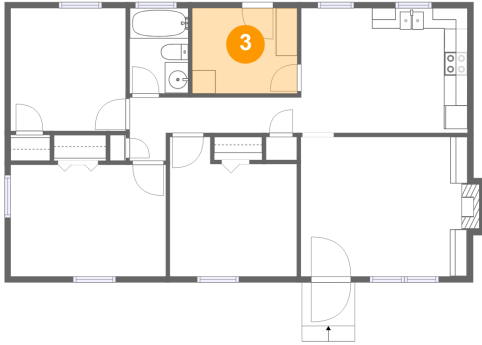

2 Floor 1 - Porch

Dimensions: 4'3" x 5'1"
Area: 44 sq. ft
Counted as Living Area: No

Heated: No
Finished: Yes
Enclosed: No
Contiguous: Yes
Permitted: Yes
Wet Space: No
Addition: No
Conversion: No

8205 Wood Haven Road, Willow Green, Roanoke, Roanoke County, Virginia, United States, 24019

3 Floor 1 - Laundry

Dimensions: 8'11" x 7'3"
Area: 65 sq. ft
Counted as Living Area:
Yes

Heated: Yes
Finished: Yes
Enclosed: Yes
Contiguous:
Yes
Permitted: Yes
Wet Space: No
Addition: No
Conversion: No

4 Floor 1 - Primary Bedroom

Dimensions: 13'2" x 9'5"
Area: 125 sq. ft
Counted as Living Area:
Yes

Heated: Yes
Finished: Yes
Enclosed: Yes
Contiguous:
Yes
Permitted: Yes
Wet Space: No
Addition: No
Conversion: No

5 Floor 1 - Bedroom