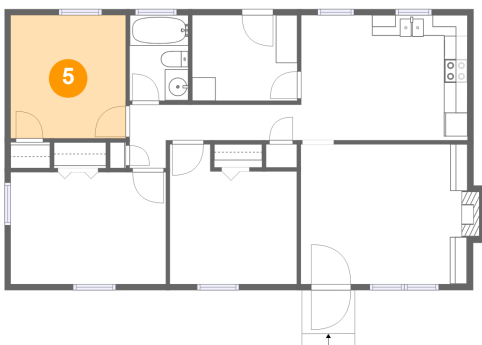

2 Floor 1 - Porch

Dimensions: 4'3" x 5'1"
Area: 44 sq. ft
Counted as Living Area: No

Heated: No
Finished: Yes
Enclosed: No
Contiguous: Yes
Permitted: Yes
Wet Space: No
Addition: No
Conversion: No

8205 Wood Haven Road, Willow Green, Roanoke, Roanoke County, Virginia, United States, 24019

3 Floor 1 - Laundry

Dimensions: 8'11" x 7'3"
Area: 65 sq. ft
Counted as Living Area:
Yes

Heated: Yes
Finished: Yes
Enclosed: Yes
Contiguous:
Yes
Permitted: Yes
Wet Space: No
Addition: No
Conversion: No

4 Floor 1 - Primary Bedroom

Dimensions: 13'2" x 9'5"
Area: 125 sq. ft
Counted as Living Area:
Yes

Heated: Yes
Finished: Yes
Enclosed: Yes
Contiguous:
Yes
Permitted: Yes
Wet Space: No
Addition: No
Conversion: No

5 Floor 1 - Bedroom