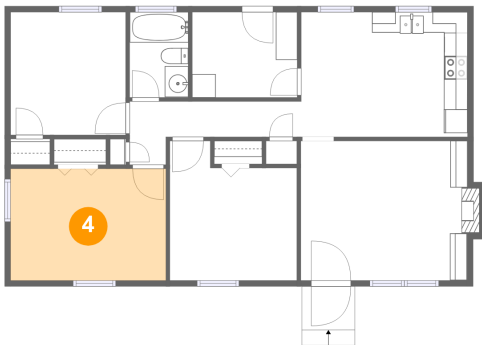

2 Floor 1 - Porch

Dimensions: 4'3" x 5'1"
Area: 44 sq. ft
Counted as Living Area: No

Heated: No
Finished: Yes
Enclosed: No
Contiguous: Yes
Permitted: Yes
Wet Space: No
Addition: No
Conversion: No

8205 Wood Haven Road, Willow Green, Roanoke, Roanoke County, Virginia, United States, 24019

3 Floor 1 - Laundry

Dimensions: 8'11" x 7'3"
Area: 65 sq. ft
Counted as Living Area:
Yes

Heated: Yes
Finished: Yes
Enclosed: Yes
Contiguous:
Yes
Permitted: Yes
Wet Space: No
Addition: No
Conversion: No

4 Floor 1 - Primary Bedroom

Dimensions: 13'2" x 9'5"
Area: 125 sq. ft
Counted as Living Area:
Yes

Heated: Yes
Finished: Yes
Enclosed: Yes
Contiguous:
Yes
Permitted: Yes
Wet Space: No
Addition: No
Conversion: No

5 Floor 1 - Bedroom