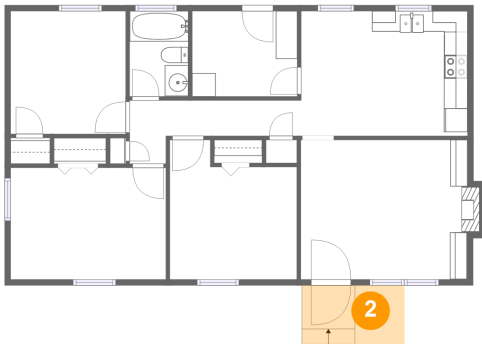

8205 Wood Haven Road, Willow Green, Roanoke, Roanoke County, Virginia, United States, 24019

1 Floor 1 - Living Room

Dimensions: 14'1" x 11'10"
Area: 172 sq. ft
Counted as Living Area:
Yes

Heated: Yes
Finished: Yes
Enclosed: Yes
Contiguous:
Yes
Permitted: Yes
Wet Space: No
Addition: No
Conversion: No

2 Floor 1 - Porch

Dimensions: 4'3" x 5'1"
Area: 44 sq. ft
Counted as Living Area: No

Heated: No
Finished: Yes
Enclosed: No
Contiguous: Yes
Permitted: Yes
Wet Space: No
Addition: No
Conversion: No

8205 Wood Haven Road, Willow Green, Roanoke, Roanoke County, Virginia, United States, 24019

3 Floor 1 - Laundry

Dimensions: 8'11" x 7'3"
Area: 65 sq. ft
Counted as Living Area:
Yes

Heated: Yes
Finished: Yes
Enclosed: Yes
Contiguous:
Yes
Permitted: Yes
Wet Space: No
Addition: No
Conversion: No

4 Floor 1 - Primary Bedroom