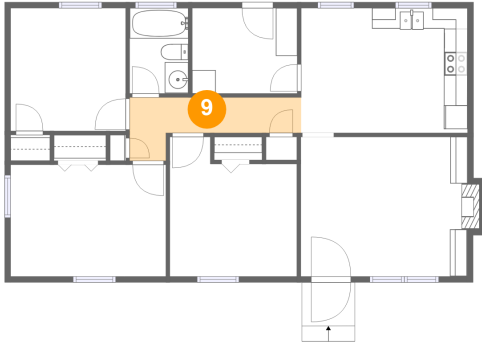

8205 Wood Haven Road, Willow Green, Roanoke, Roanoke County, Virginia, United States, 24019

9 Floor 1 - Hall

Dimensions: 14'7" x 5'5"
Area: 51 sq. ft
Counted as Living Area:
Yes

Heated: Yes
Finished: Yes
Enclosed: Yes
Contiguous:
Yes
Permitted: Yes
Wet Space: No
Addition: No
Conversion: No