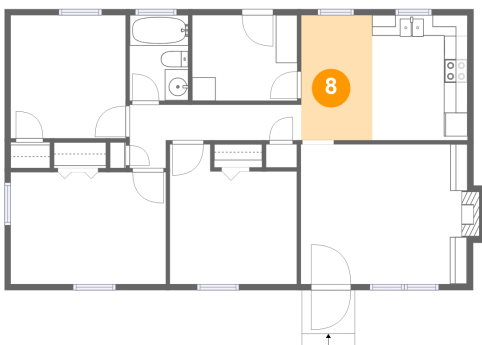

Dimensions: 9'9" x 10'5"
Area: 102 sq. ft
Counted as Living Area:
Yes

Heated: Yes
Finished: Yes
Enclosed: Yes
Contiguous:
Yes
Permitted: Yes
Wet Space: No
Addition: No
Conversion: No

8205 Wood Haven Road, Willow Green, Roanoke, Roanoke County, Virginia, United States, 24019

6 Floor 1 - Bedroom

Dimensions: 10'9" x 11'10"
Area: 111 sq. ft
Counted as Living Area:
Yes

Heated: Yes
Finished: Yes
Enclosed: Yes
Contiguous:
Yes
Permitted: Yes
Wet Space: No
Addition: No
Conversion: No

7 Floor 1 - Kitchen

Dimensions: 8'1" x 10'7"
Area: 86 sq. ft
Counted as Living Area:
Yes

Heated: Yes
Finished: Yes
Enclosed: Yes
Contiguous:
Yes
Permitted: Yes
Wet Space: No
Addition: No
Conversion: No

8 Floor 1 - Dining Area

Dimensions: 6'0" x 10'7"
Area: 64 sq. ft
Counted as Living Area:
Yes

Heated: Yes
Finished: Yes
Enclosed: Yes
Contiguous:
Yes
Permitted: Yes
Wet Space: No
Addition: No
Conversion: No

8205 Wood Haven Road, Willow Green, Roanoke, Roanoke County, Virginia, United States, 24019