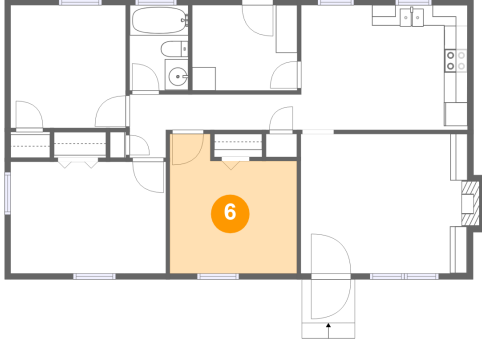

8205 Wood Haven Road, Willow Green, Roanoke, Roanoke County, Virginia, United States, 24019

6 Floor 1 - Bedroom

Dimensions: 10'9" x 11'10"
Area: 111 sq. ft
Counted as Living Area:
Yes

Heated: Yes
Finished: Yes
Enclosed: Yes
Contiguous:
Yes
Permitted: Yes
Wet Space: No
Addition: No
Conversion: No