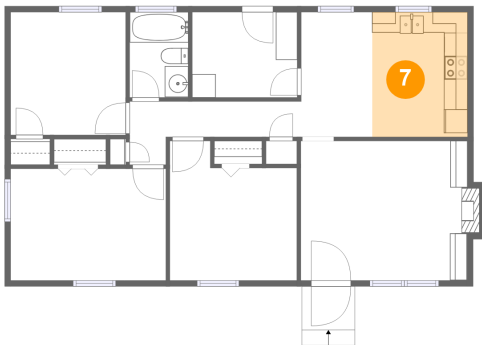

Dimensions: 13'2" x 9'5"
Area: 125 sq. ft
Counted as Living Area:
Yes

Heated: Yes
Finished: Yes
Enclosed: Yes
Contiguous:
Yes
Permitted: Yes
Wet Space: No
Addition: No
Conversion: No

5 Floor 1 - Bedroom

Dimensions: 9'9" x 10'5"
Area: 102 sq. ft
Counted as Living Area:
Yes

Heated: Yes
Finished: Yes
Enclosed: Yes
Contiguous:
Yes
Permitted: Yes
Wet Space: No
Addition: No
Conversion: No

8205 Wood Haven Road, Willow Green, Roanoke, Roanoke County, Virginia, United States, 24019

6 Floor 1 - Bedroom

Dimensions: 10'9" x 11'10"
Area: 111 sq. ft
Counted as Living Area:
Yes

Heated: Yes
Finished: Yes
Enclosed: Yes
Contiguous:
Yes
Permitted: Yes
Wet Space: No
Addition: No
Conversion: No

7 Floor 1 - Kitchen

Dimensions: 8'1" x 10'7"
Area: 86 sq. ft
Counted as Living Area:
Yes

Heated: Yes
Finished: Yes
Enclosed: Yes
Contiguous:
Yes
Permitted: Yes
Wet Space: No
Addition: No
Conversion: No

8 Floor 1 - Dining Area