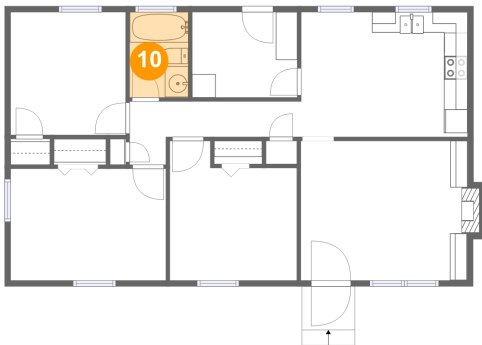

7 Floor 1 - Kitchen

Dimensions: 8'1" x 10'7"
Area: 86 sq. ft
Counted as Living Area:
Yes

Heated: Yes
Finished: Yes
Enclosed: Yes
Contiguous:
Yes
Permitted: Yes
Wet Space: No
Addition: No
Conversion: No

8 Floor 1 - Dining Area

Dimensions: 6'0" x 10'7"
Area: 64 sq. ft
Counted as Living Area:
Yes

Heated: Yes
Finished: Yes
Enclosed: Yes
Contiguous:
Yes
Permitted: Yes
Wet Space: No
Addition: No
Conversion: No

8205 Wood Haven Road, Willow Green, Roanoke, Roanoke County, Virginia, United States, 24019

9 Floor 1 - Hall

Dimensions: 14'7" x 5'5"
Area: 51 sq. ft
Counted as Living Area:
Yes

Heated: Yes
Finished: Yes
Enclosed: Yes
Contiguous:
Yes
Permitted: Yes
Wet Space: No
Addition: No
Conversion: No

10 Floor 1 - Bath