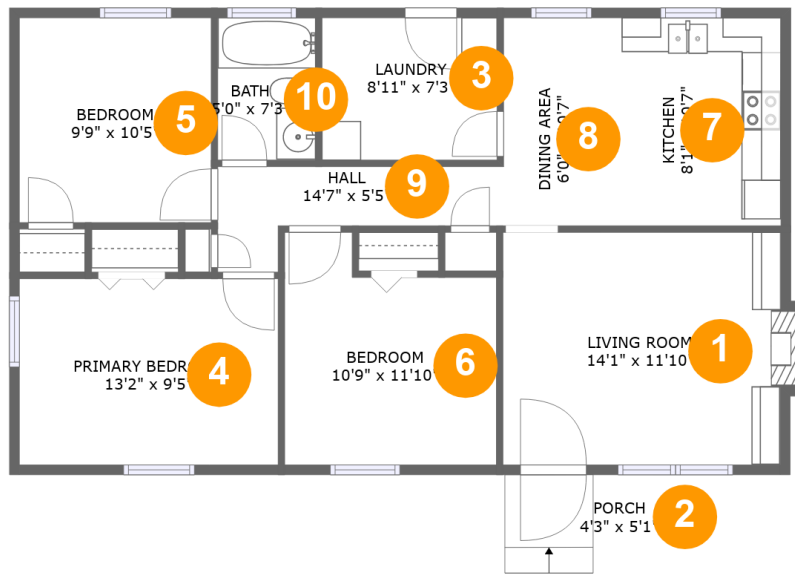

 **995** total sqft

8205 Wood Haven Road, Willow Green, Roanoke, Roanoke County, Virginia, United States, 24019

Room Dimensions

Floor 1

Total sqft: 995

Living area: 946

| # | Room name | Dimensions | Area (sqft) | Counted as Living Area |
|----|-----------------|----------------|-------------|------------------------|
| 1 | Living Room | 14'1" x 11'10" | 172 sq. ft | Yes |
| 2 | Porch | 4'3" x 5'1" | 44 sq. ft | No |
| 3 | Laundry | 8'11" x 7'3" | 65 sq. ft | Yes |
| 4 | Primary Bedroom | 13'2" x 9'5" | 125 sq. ft | Yes |
| 5 | Bedroom | 9'9" x 10'5" | 102 sq. ft | Yes |
| 6 | Bedroom | 10'9" x 11'10" | 111 sq. ft | Yes |
| 7 | Kitchen | 8'1" x 10'7" | 86 sq. ft | Yes |
| 8 | Dining Area | 6'0" x 10'7" | 64 sq. ft | Yes |
| 9 | Hall | 14'7" x 5'5" | 51 sq. ft | Yes |
| 10 | Bath | 5'0" x 7'3" | 36 sq. ft | Yes |

2 Floor 1 - Porch

Dimensions: 4'3" x 5'1"
Area: 44 sq. ft
Counted as Living Area: No

Heated: No
Finished: Yes
Enclosed: No
Contiguous: Yes
Permitted: Yes
Wet Space: No
Addition: No
Conversion: No

8205 Wood Haven Road, Willow Green, Roanoke, Roanoke County, Virginia, United States, 24019

7 Floor 1 - Kitchen

Dimensions: 8'1" x 10'7"
Area: 86 sq. ft
Counted as Living Area:
Yes

Heated: Yes
Finished: Yes
Enclosed: Yes
Contiguous:
Yes
Permitted: Yes
Wet Space: No
Addition: No
Conversion: No

8 Floor 1 - Dining Area

Dimensions: 5'0" x 7'3"
Area: 36 sq. ft
Counted as Living Area:
Yes

Heated: Yes
Finished: Yes
Enclosed: Yes
Contiguous:
Yes
Permitted: Yes
Wet Space: Yes
Addition: No
Conversion: No