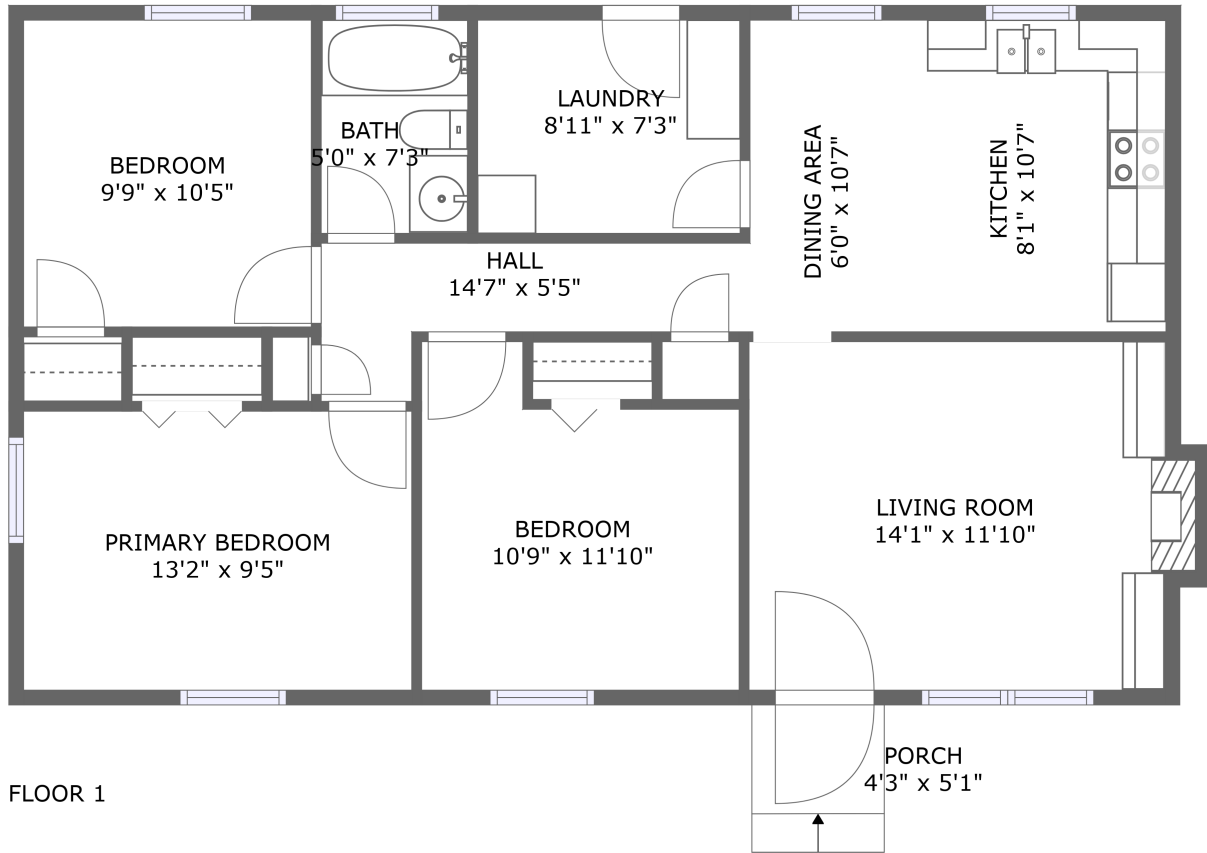

8205 Wood Haven Road, Willow Green, Roanoke, Roanoke County, Virginia, United States, 24019

Property Summary

0 garages

3 bedrooms

1 bathrooms

0 half baths

1 floors

946 Gross Living Area sqft

995 total sqft