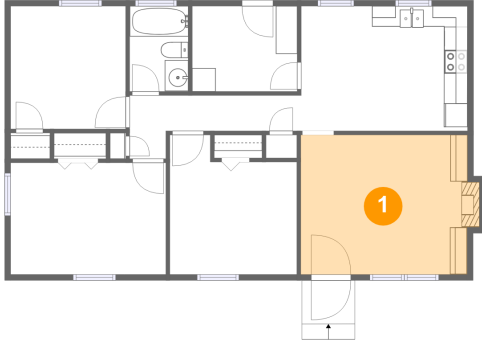

8205 Wood Haven Road, Willow Green, Roanoke, Roanoke County, Virginia, United States, 24019

1 Floor 1 - Living Room

Dimensions: 14'1" x 11'10"
Area: 172 sq. ft
Counted as Living Area:
Yes

Heated: Yes
Finished: Yes
Enclosed: Yes
Contiguous:
Yes
Permitted: Yes
Wet Space: No
Addition: No
Conversion: No