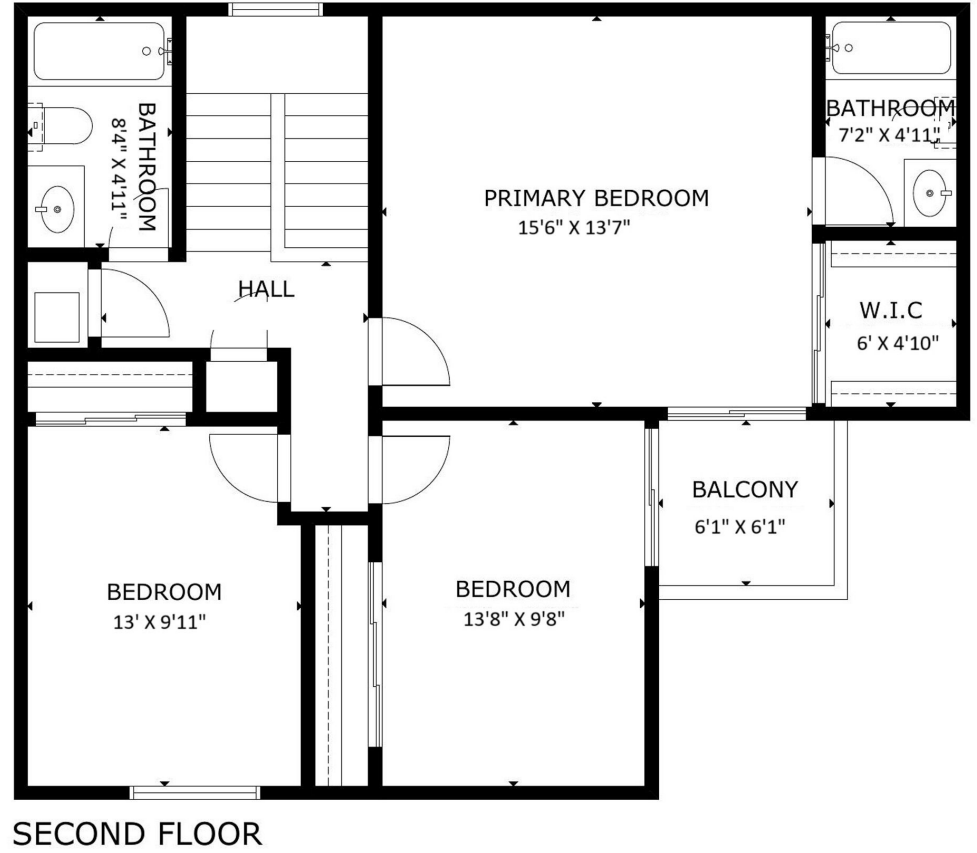

228 Finley Forest Drive Chapel Hill, NC 27517

The following dimensions are approximate interior wall to wall dimensions, measured on site, from the widest portion of each room, then calculated to Feet/Inches from Rounded Decimal Feet. Information deemed reliable, but not guaranteed.