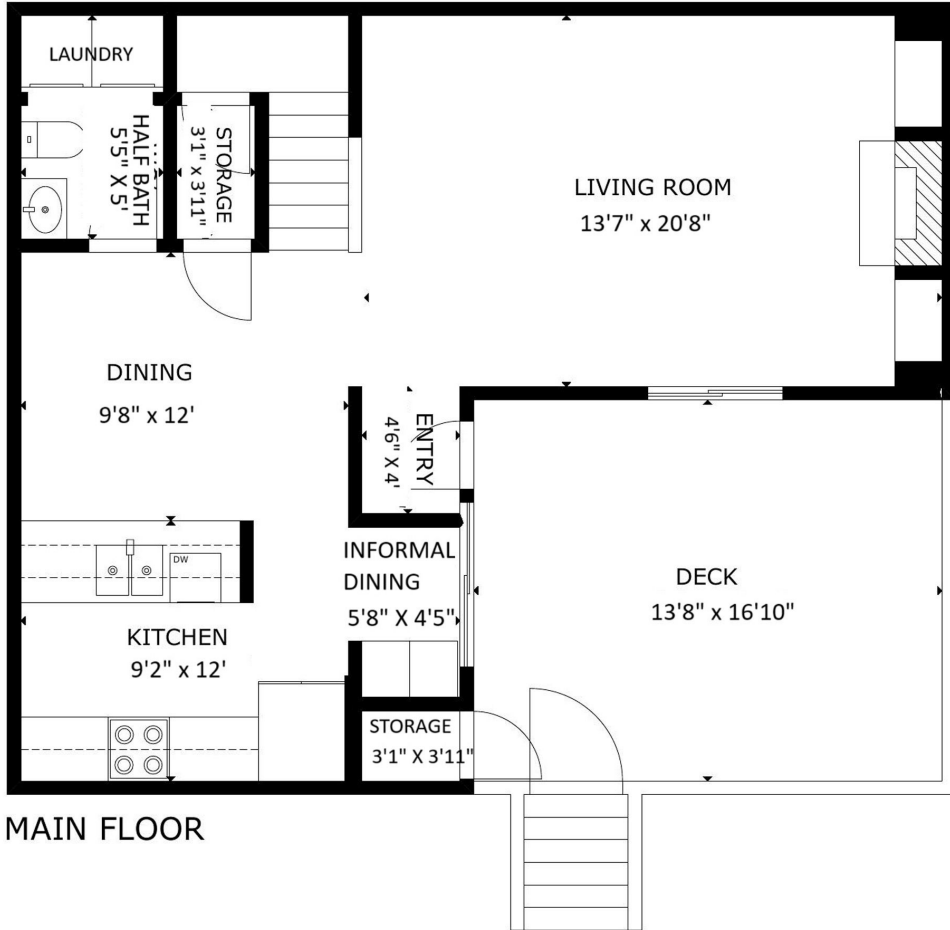

228 Finley Forest Drive Chapel Hill, NC 27517

The following dimensions are approximate interior wall to wall dimensions, measured on site, from the widest portion of each room, then calculated to Feet/Inches from Rounded Decimal Feet. Information deemed reliable, but not guaranteed.