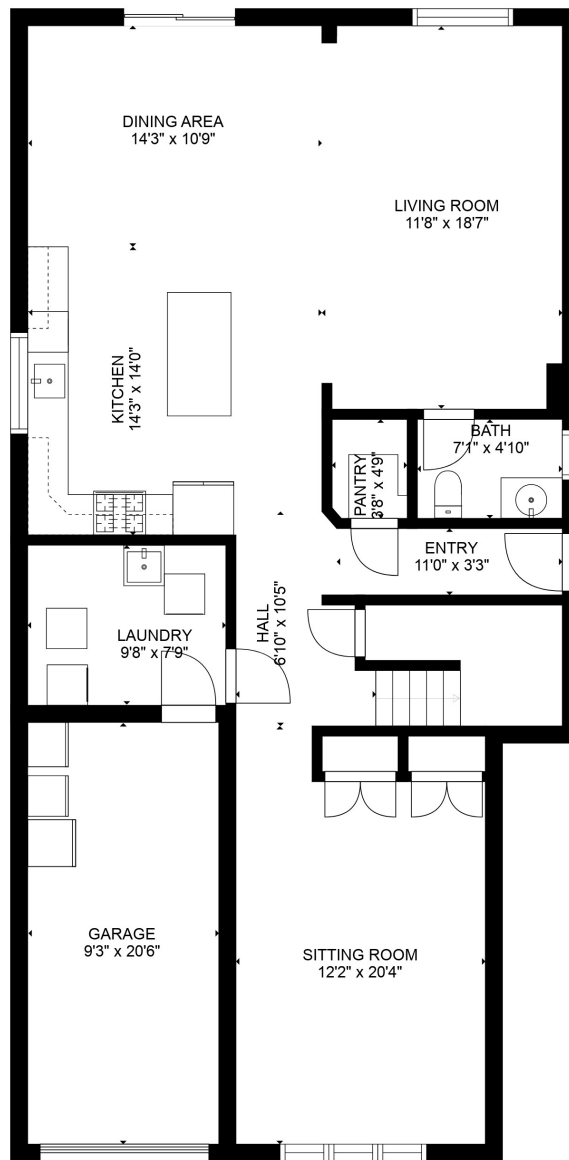

FLOOR 1

FLOOR 2

Estimated areas

GLA FLOOR 1: 1258 sq. ft, excluded 216 sq. ft
 GLA FLOOR 2: 1475 sq. ft, excluded 0 sq. ft
 Total GLA 2733 sq. ft, total scanned area 2949 sq. ft

SIZES AND DIMENSIONS ARE APPROXIMATE, ACTUAL MAY VARY.

Estimated areas

GLA FLOOR 1: 1258 sq. ft, excluded 216 sq. ft
 GLA FLOOR 2: 1475 sq. ft, excluded 0 sq. ft
 Total GLA 2733 sq. ft, total scanned area 2949 sq. ft

SIZES AND DIMENSIONS ARE APPROXIMATE, ACTUAL MAY VARY.