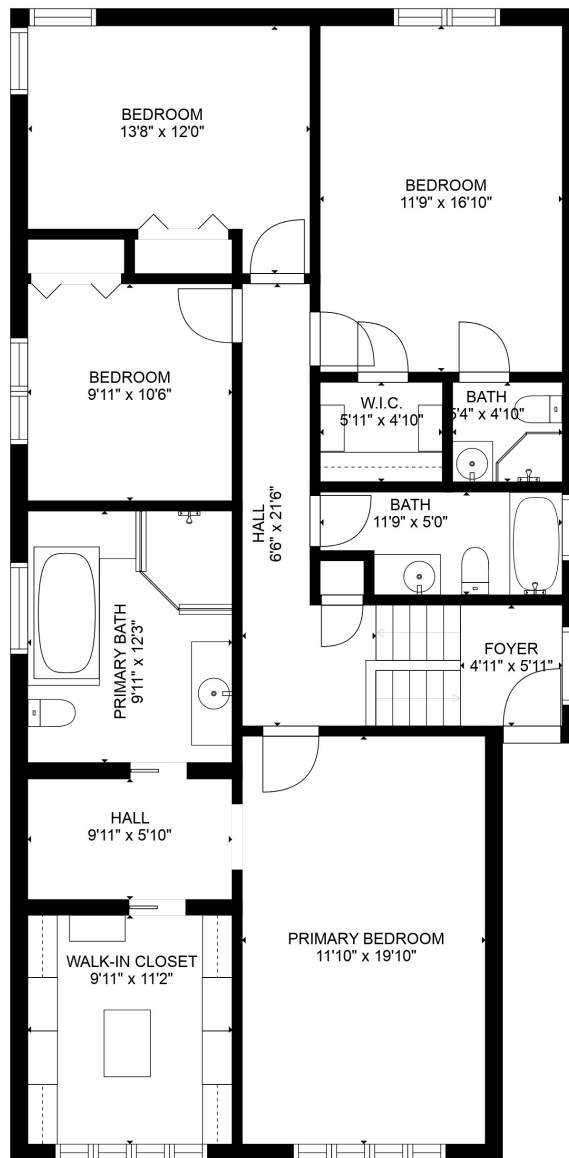

FLOOR 1

FLOOR 2

Estimated areas

GLA FLOOR 1: 1258 sq. ft, excluded 216 sq. ft
 GLA FLOOR 2: 1475 sq. ft, excluded 0 sq. ft
 Total GLA 2733 sq. ft, total scanned area 2949 sq. ft

SIZES AND DIMENSIONS ARE APPROXIMATE, ACTUAL MAY VARY.

Estimated areas

GLA FLOOR 1: 1258 sq. ft, excluded 216 sq. ft
 GLA FLOOR 2: 1475 sq. ft, excluded 0 sq. ft
 Total GLA 2733 sq. ft, total scanned area 2949 sq. ft

SIZES AND DIMENSIONS ARE APPROXIMATE, ACTUAL MAY VARY.