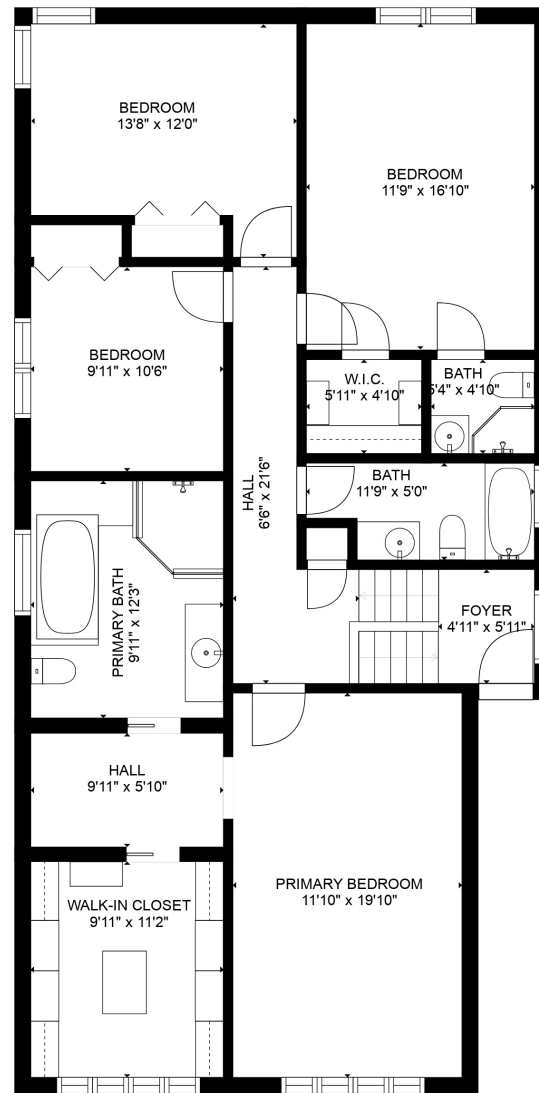

FLOOR 1

FLOOR 2

Estimated areas

GLA FLOOR 1: 1258 sq. ft, excluded 216 sq. ft
 GLA FLOOR 2: 1475 sq. ft, excluded 0 sq. ft
 Total GLA 2733 sq. ft, total scanned area 2949 sq. ft

SIZES AND DIMENSIONS ARE APPROXIMATE, ACTUAL MAY VARY.

Estimated areas

GLA FLOOR 1: 1258 sq. ft, excluded 216 sq. ft
 GLA FLOOR 2: 1475 sq. ft, excluded 0 sq. ft
 Total GLA 2733 sq. ft, total scanned area 2949 sq. ft

SIZES AND DIMENSIONS ARE APPROXIMATE, ACTUAL MAY VARY.