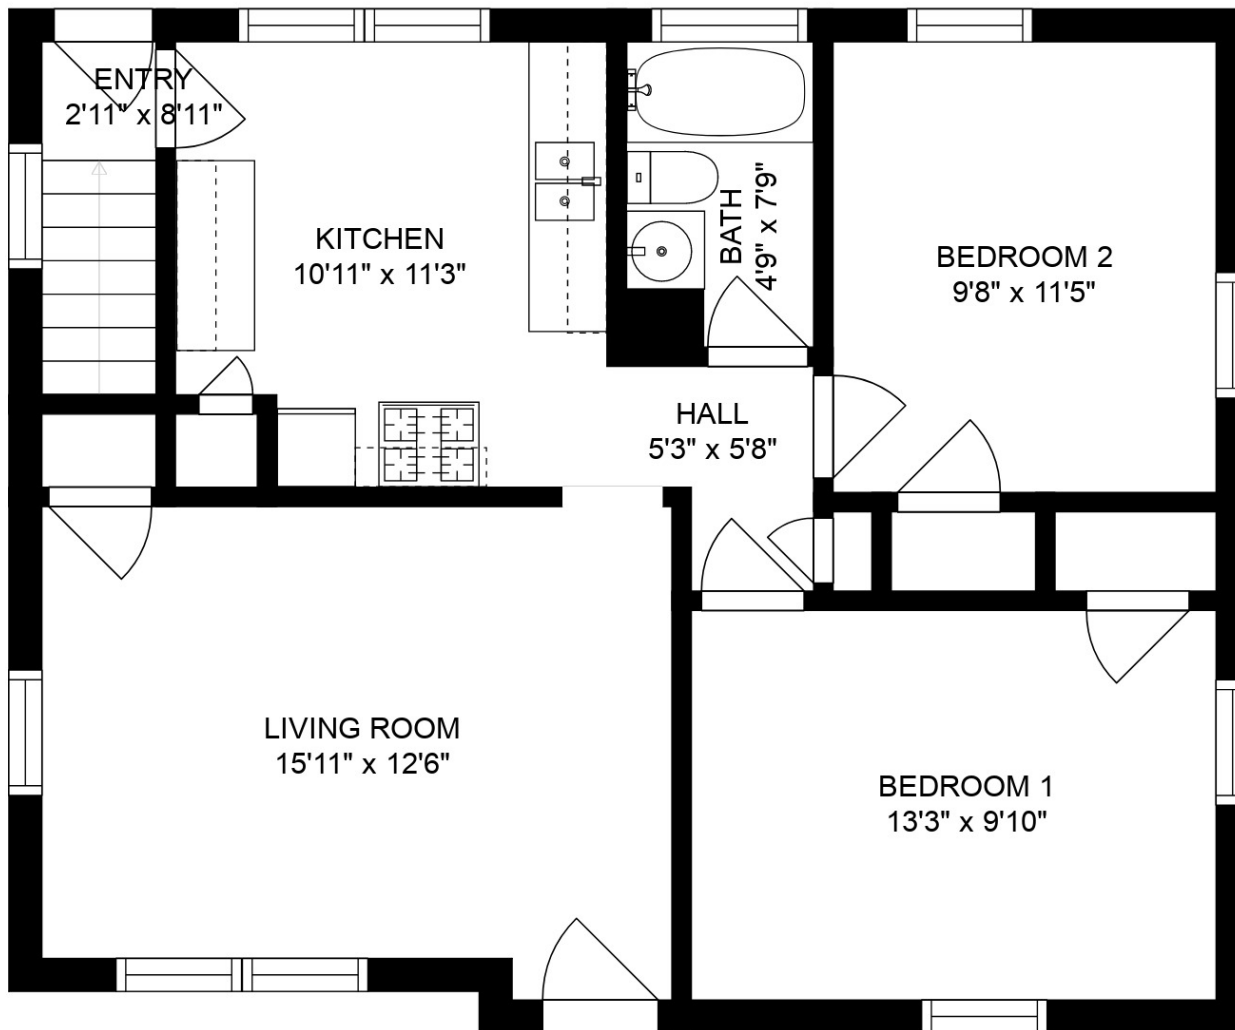

MAIN FLOOR

LOWER FLOOR

Estimated areas

GLA FLOOR 1: 0 sq. ft, excluded 760 sq. ft
 GLA MAIN FLOOR: 798 sq. ft, excluded 0 sq. ft
 Total GLA 798 sq. ft, total scanned area 1558 sq. ft

SIZES AND DIMENSIONS ARE APPROXIMATE. ACTUAL MAY VARY.

Estimated areas

GLA FLOOR 1: 0 sq. ft, excluded 760 sq. ft
 GLA MAIN FLOOR: 798 sq. ft, excluded 0 sq. ft
 Total GLA 798 sq. ft, total scanned area 1558 sq. ft

SIZES AND DIMENSIONS ARE APPROXIMATE. ACTUAL MAY VARY.