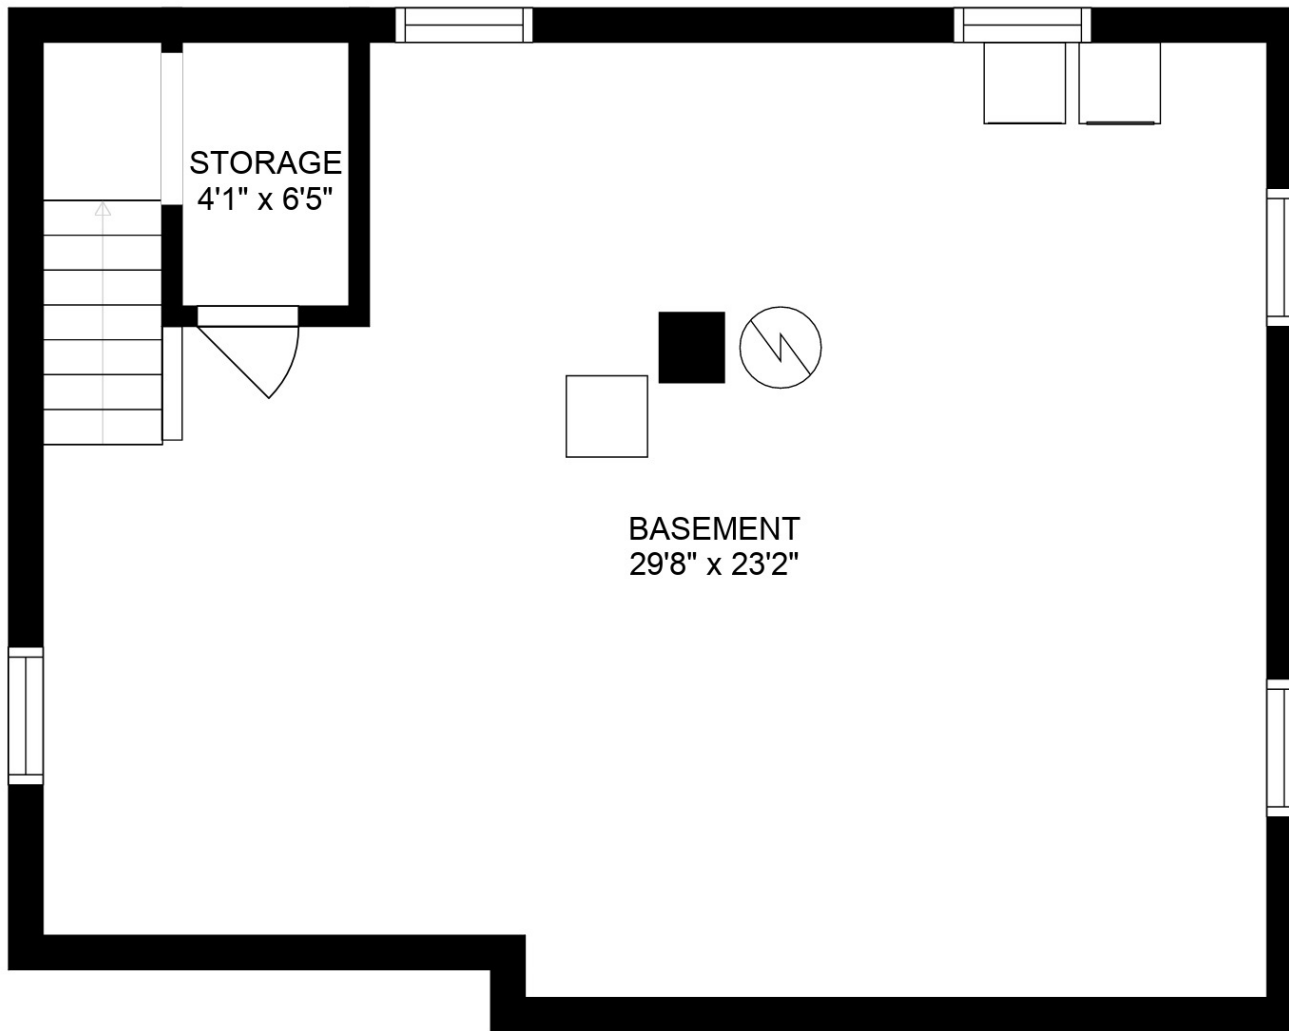

MAIN FLOOR

LOWER FLOOR

Estimated areas

GLA FLOOR 1: 0 sq. ft, excluded 760 sq. ft
 GLA MAIN FLOOR: 798 sq. ft, excluded 0 sq. ft
 Total GLA 798 sq. ft, total scanned area 1558 sq. ft

SIZES AND DIMENSIONS ARE APPROXIMATE. ACTUAL MAY VARY.

Estimated areas

GLA FLOOR 1: 0 sq. ft, excluded 760 sq. ft
 GLA MAIN FLOOR: 798 sq. ft, excluded 0 sq. ft
 Total GLA 798 sq. ft, total scanned area 1558 sq. ft

SIZES AND DIMENSIONS ARE APPROXIMATE. ACTUAL MAY VARY.