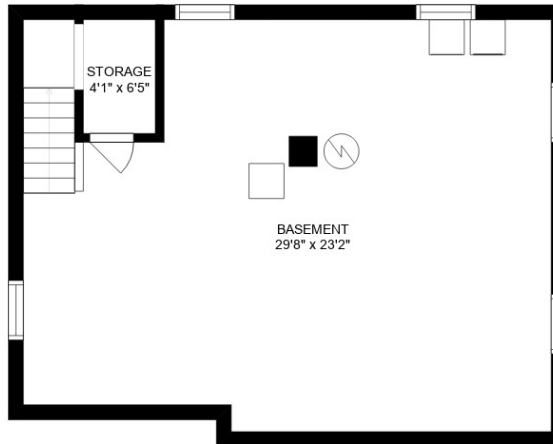

MAIN FLOOR

LOWER FLOOR

Estimated areas

GLA FLOOR 1: 0 sq. ft, excluded 760 sq. ft
 GLA MAIN FLOOR: 798 sq. ft, excluded 0 sq. ft
 Total GLA 798 sq. ft, total scanned area 1558 sq. ft

SIZES AND DIMENSIONS ARE APPROXIMATE. ACTUAL MAY VARY.

Estimated areas

GLA FLOOR 1: 0 sq. ft, excluded 760 sq. ft
 GLA MAIN FLOOR: 798 sq. ft, excluded 0 sq. ft
 Total GLA 798 sq. ft, total scanned area 1558 sq. ft

SIZES AND DIMENSIONS ARE APPROXIMATE. ACTUAL MAY VARY.