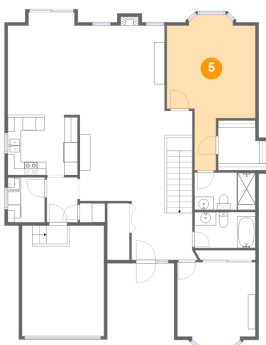

5 Floor 2 - Primary Bedroom

Dimensions: 13'5" x 23'6"
Area: 217 sq. ft
Counted as Living Area: Yes

Heated: Yes
Finished: Yes
Enclosed: Yes
Contiguous: Yes
Permitted: Yes
Wet Space: No
Addition: No
Conversion: No