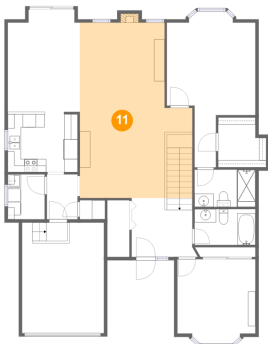

11 Floor 2 - Living Room

Dimensions: 17'0" x 26'6"
Area: 401 sq. ft
Counted as Living Area:
Yes

Heated: Yes
Finished: Yes
Enclosed: Yes
Contiguous:
Yes
Permitted: Yes
Wet Space: No
Addition: No
Conversion: No