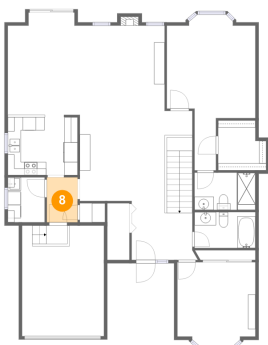

8 Floor 2 - Hall

Dimensions: 4'8" x 6'9"
Area: 32 sq. ft
Counted as Living Area:
Yes

Heated: Yes
Finished: Yes
Enclosed: Yes
Contiguous:
Yes
Permitted: Yes
Wet Space: No
Addition: No
Conversion: No