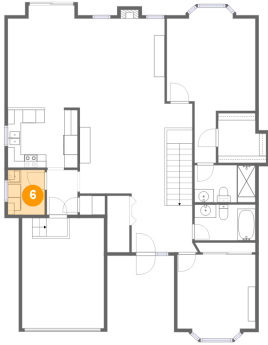

44648 Patricia Drive, Sterling Heights, Macomb County, Michigan, United States, 48314

6 Floor 2 - Laundry

Dimensions: 5'7" x 6'9"
Area: 38 sq. ft
Counted as Living Area:
Yes

Heated: Yes
Finished: Yes
Enclosed: Yes
Contiguous:
Yes
Permitted: Yes
Wet Space: No
Addition: No
Conversion: No