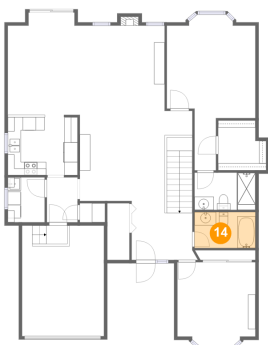

14 Floor 2 - Bath

Dimensions: 9'3" x 5'5"
Area: 50 sq. ft
Counted as Living Area:
Yes

Heated: Yes
Finished: Yes
Enclosed: Yes
Contiguous:
Yes
Permitted: Yes
Wet Space: Yes
Addition: No
Conversion: No