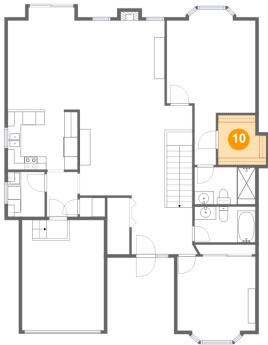

## 10 Floor 2 - W.i.c.

Dimensions: 7'3" x 7'7"  
Area: 50 sq. ft  
Counted as Living Area:  
Yes

Heated: Yes  
Finished: Yes  
Enclosed: Yes  
Contiguous:  
Yes  
Permitted: Yes  
Wet Space: No  
Addition: No  
Conversion: No