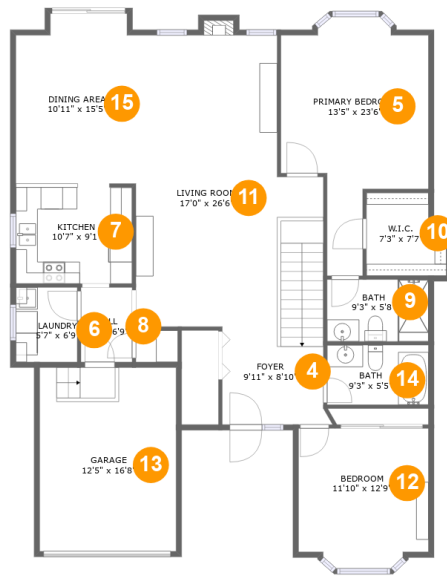

44648 Patricia Drive, Sterling Heights, Macomb County, Michigan, United States, 48314

Room Dimensions

Floor 2

Total sqft: 1740

Living area: 1508

#	Room name	Dimensions	Area (sqft)	Counted as Living Area
4	Foyer	9'11" x 8'10"	82 sq. ft	Yes
5	Primary Bedroom	13'5" x 23'6"	217 sq. ft	Yes
6	Laundry	5'7" x 6'9"	38 sq. ft	Yes
7	Kitchen	10'7" x 9'1"	95 sq. ft	Yes
8	Hall	4'8" x 6'9"	32 sq. ft	Yes
9	Bath	9'3" x 5'8"	52 sq. ft	Yes
10	W.i.c.	7'3" x 7'7"	50 sq. ft	Yes
11	Living Room	17'0" x 26'6"	401 sq. ft	Yes
12	Bedroom	11'10" x 12'9"	142 sq. ft	Yes
13	Garage	12'5" x 16'8"	207 sq. ft	No
14	Bath	9'3" x 5'5"	50 sq. ft	Yes

Scan captured on Mon, 10 Jun 2024 20:58:51 GMT

Information is calculated by CubiCasa technology; deemed highly reliable but not guaranteed.