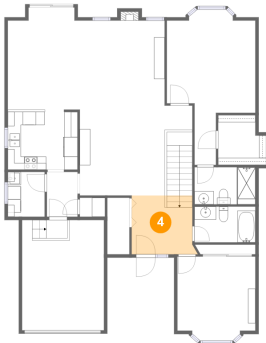

4 Floor 2 - Foyer

Dimensions: 9'11" x 8'10"
Area: 82 sq. ft
Counted as Living Area: Yes

Heated: Yes
Finished: Yes
Enclosed: Yes
Contiguous: Yes
Permitted: Yes
Wet Space: No
Addition: No
Conversion: No