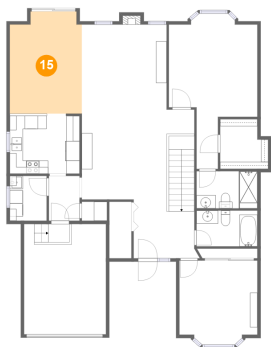

44648 Patricia Drive, Sterling Heights, Macomb County, Michigan, United States, 48314

15 Floor 2 - Dining Area

Dimensions: 10'11" x 15'5"
Area: 161 sq. ft
Counted as Living Area:
Yes

Heated: Yes
Finished: Yes
Enclosed: Yes
Contiguous:
Yes
Permitted: Yes
Wet Space: No
Addition: No
Conversion: No