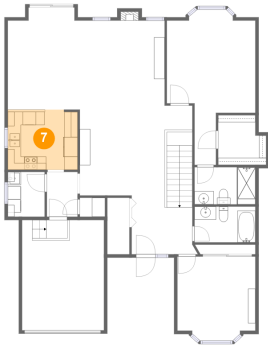

7 Floor 2 - Kitchen

Dimensions: 10'7" x 9'1"
Area: 95 sq. ft
Counted as Living Area:
Yes

Heated: Yes
Finished: Yes
Enclosed: Yes
Contiguous:
Yes
Permitted: Yes
Wet Space: No
Addition: No
Conversion: No