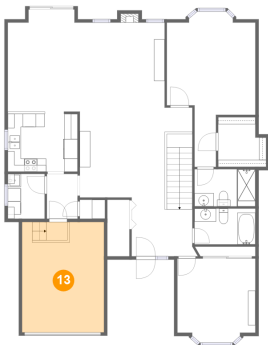

13 Floor 2 - Garage

Dimensions: 12'5" x 16'8"
Area: 207 sq. ft
Counted as Living Area: No

Heated: No
Finished: No
Enclosed: Yes
Contiguous: Yes
Permitted: Yes
Wet Space: No
Addition: No
Conversion: No