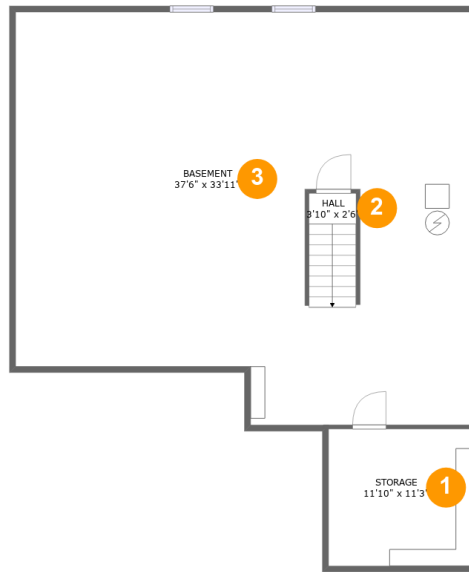

## Property Summary

 **1** garages  **2** bedrooms  **2** bathrooms  **0** half baths

 **2** floors  **1,508** Gross Living Area sqft  **3,139** total sqft

**44648 Patricia Drive, Sterling Heights, Macomb County, Michigan, United States, 48314**

**Room Dimensions**

**Floor 1**

**Total sqft: 1399**

**Living area: 0**

#	Room name	Dimensions	Area (sqft)	Counted as Living Area
1	Storage	11'10" x 11'3"	133 sq. ft	No
2	Hall	3'10" x 2'6"	10 sq. ft	No
3	Basement	37'6" x 33'11"	1177 sq. ft	No