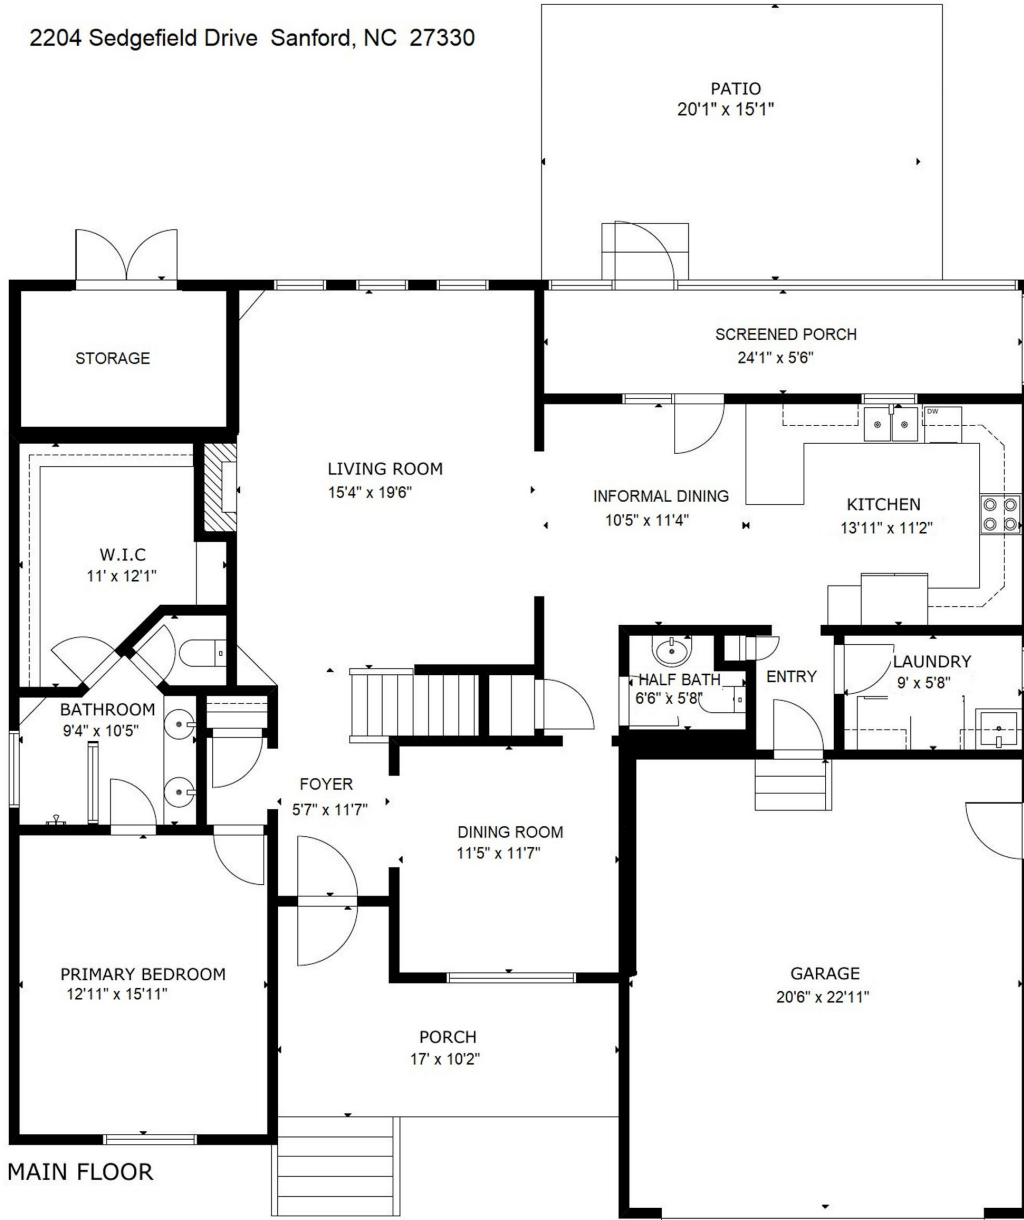

2204 Sedgefield Drive Sanford, NC 27330

The following dimensions are approximate interior wall to wall dimensions, measured on site, from the widest portion of each room, then calculated to Feet/Inches from Rounded Decimal Feet. Information deemed reliable, but not guaranteed.