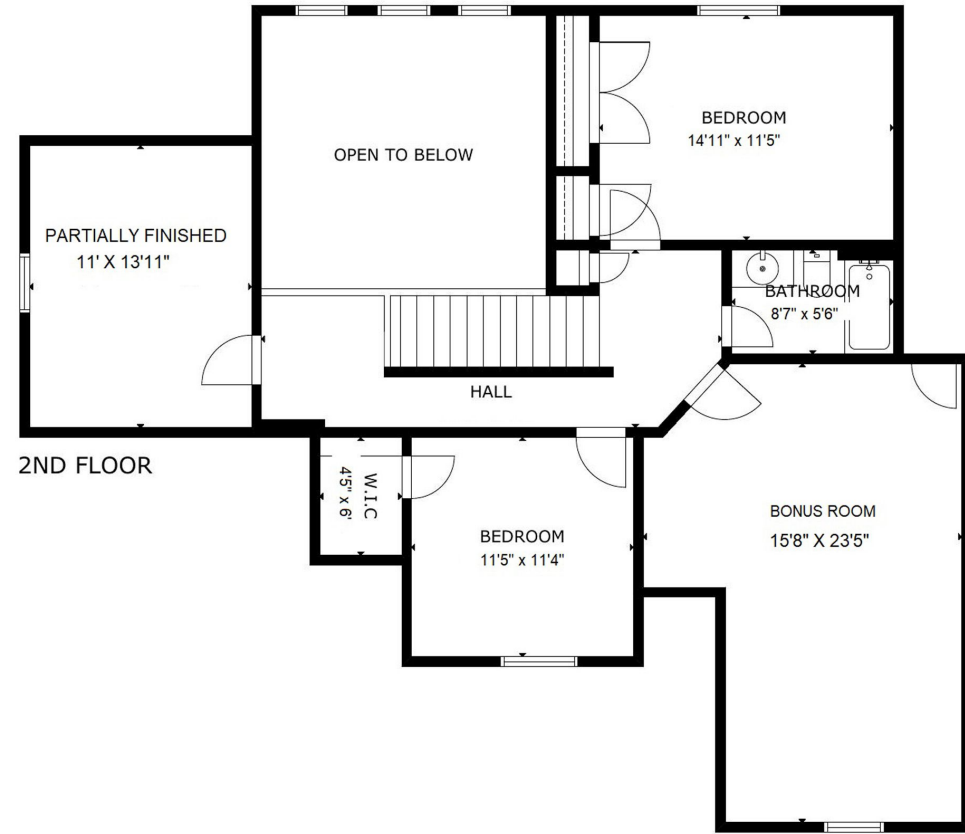

2204 Sedgefield Drive Sanford, NC 27330

The following dimensions are approximate interior wall to wall dimensions, measured on site, from the widest portion of each room, then calculated to Feet/Inches from Rounded Decimal Feet. Information deemed reliable, but not guaranteed.