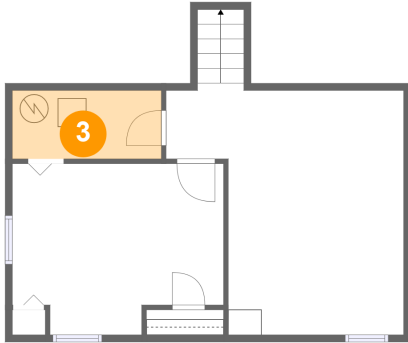

2735 Springdale Circle, Naperville, Will County,
Illinois, United States, 60564

3 Floor 1 - Electrical Room

Dimensions: 10'5" x 4'9"
Area: 50 sq. ft
Counted as living area: No

Heated: No
Finished: No
Enclosed: Yes
Contiguous: Yes
Permitted: Yes
Wet space: No
Addition: No
Conversion: No