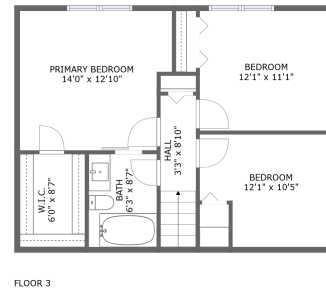

2735 Springdale Circle, Naperville, Will County, Illinois, United States, 60564

Property summary

1 Garages

4 Bedrooms

2 Bathrooms

0 Half baths

3 Floors

2,327 Gross living area sqft

2,798 Total sqft