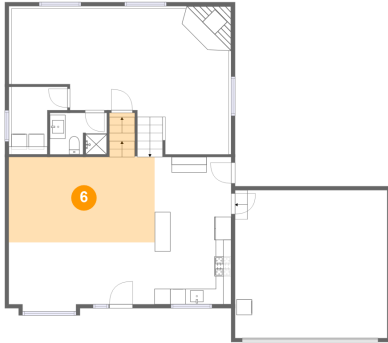

2735 Springdale Circle, Naperville, Will County,
Illinois, United States, 60564

6 Floor 2 - Living Room

Dimensions: 18'10" x 16'8"
Area: 225 sq. ft
Counted as living area: Yes

Heated: Yes
Finished: Yes
Enclosed: Yes
Contiguous: Yes
Permitted: Yes
Wet space: No
Addition: No
Conversion: No