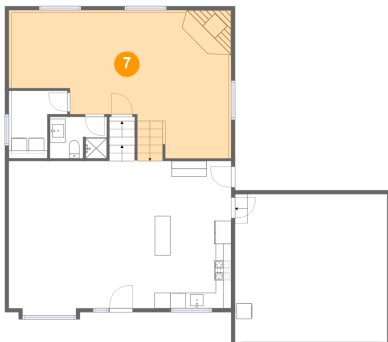

7 Floor 2 - Family Room

Dimensions: 28'0" x 18'9"
Area: 428 sq. ft
Counted as living area: Yes

Heated: Yes
Finished: Yes
Enclosed: Yes
Contiguous: Yes
Permitted: Yes
Wet space: No
Addition: No
Conversion: No