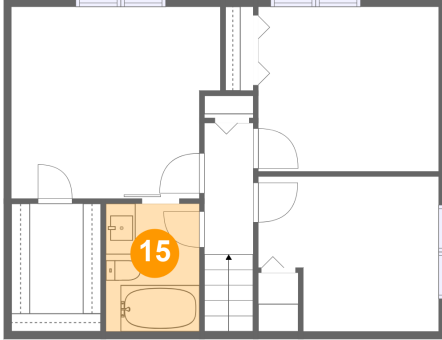

2735 Springdale Circle, Naperville, Will County,
Illinois, United States, 60564

15 Floor 3 - Bath

Dimensions: 6'3" x 8'7"
Area: 54 sq. ft
Counted as living area: Yes

Heated: Yes
Finished: Yes
Enclosed: Yes
Contiguous: Yes
Permitted: Yes
Wet space: Yes
Addition: No
Conversion: No