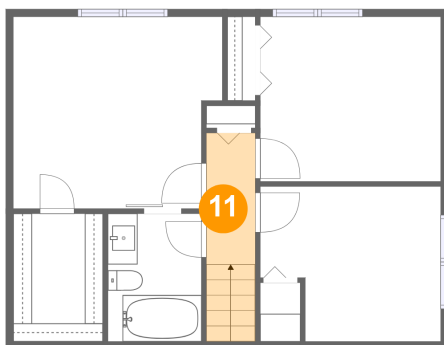

11 Floor 3 - Hall

Dimensions: 3'3" x 8'10"
Area: 46 sq. ft
Counted as living area: Yes

Heated: Yes
Finished: Yes
Enclosed: Yes
Contiguous: Yes
Permitted: Yes
Wet space: No
Addition: No
Conversion: No