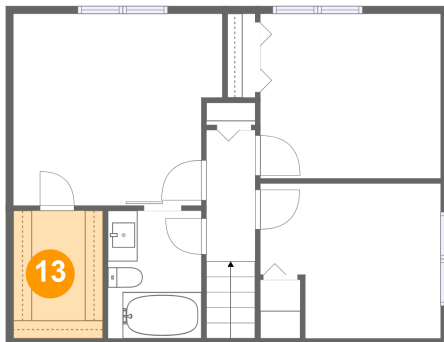

2735 Springdale Circle, Naperville, Will County,  
Illinois, United States, 60564

**12** Floor 3 - Bedroom

Dimensions: 12'1" x 11'1"  
Area: 134 sq. ft  
Counted as living area: Yes

Heated: Yes  
Finished: Yes  
Enclosed: Yes  
Contiguous: Yes  
Permitted: Yes  
Wet space: No  
Addition: No  
Conversion: No

**13** Floor 3 - W.I.C.

Dimensions: 6'0" x 8'7"  
Area: 52 sq. ft  
Counted as living area: Yes

Heated: Yes  
Finished: Yes  
Enclosed: Yes  
Contiguous: Yes  
Permitted: Yes  
Wet space: No  
Addition: No  
Conversion: No