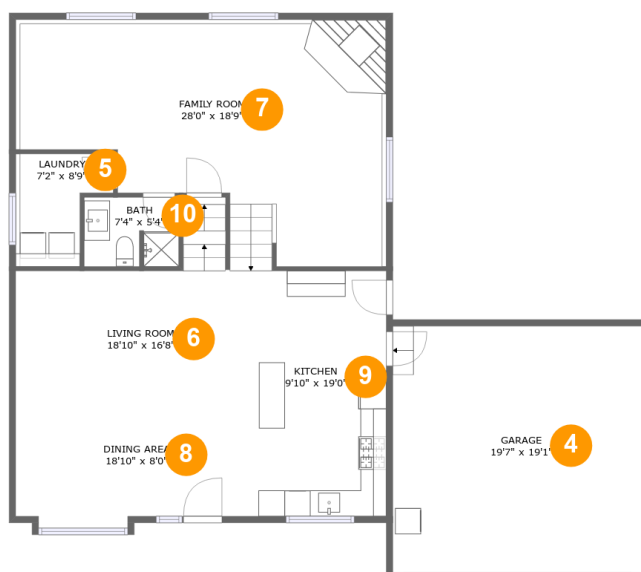

2735 Springdale Circle, Naperville, Will County,
Illinois, United States, 60564

Room dimensions

Floor 2

Total sqft: 1583 Living area: 1170

#		Dimensions	sqft	Counted as living area
4	Garage	19'7" x 19'1"	374 sq. ft	No
5	Laundry	7'2" x 8'9"	51 sq. ft	Yes
6	Living Room	18'10" x 16'8"	225 sq. ft	Yes
7	Family Room	28'0" x 18'9"	428 sq. ft	Yes
8	Dining Area	18'10" x 8'0"	150 sq. ft	Yes
9	Kitchen	9'10" x 19'0"	187 sq. ft	Yes
10	Bath	7'4" x 5'4"	38 sq. ft	Yes