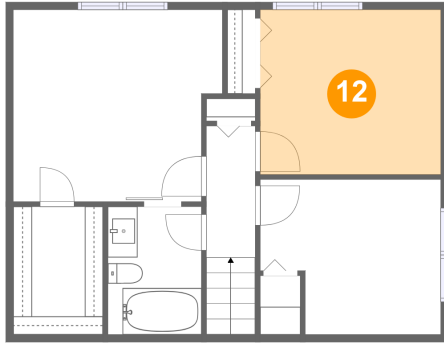

2735 Springdale Circle, Naperville, Will County,
Illinois, United States, 60564

12 Floor 3 - Bedroom

Dimensions: 12'1" x 11'1"
Area: 134 sq. ft
Counted as living area: Yes

Heated: Yes
Finished: Yes
Enclosed: Yes
Contiguous: Yes
Permitted: Yes
Wet space: No
Addition: No
Conversion: No