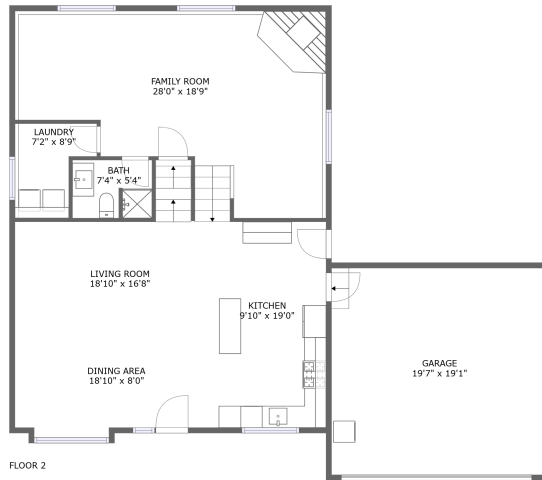

2735 Springdale Circle, Naperville, Will County, Illinois, United States, 60564

Property summary

1 Garages

4 Bedrooms

2 Bathrooms

0 Half baths

3 Floors

2,327 Gross living area sqft

2,798 Total sqft