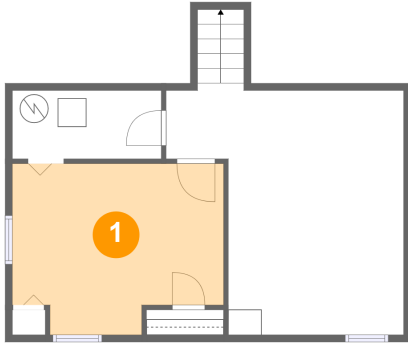

## Room dimensions

Floor 3

Total sqft: 676 Living area: 676

#		Dimensions	sqft	Counted as living area
11	Hall	3'3" x 8'10"	46 sq. ft	Yes
12	Bedroom	12'1" x 11'1"	134 sq. ft	Yes
13	W.I.C.	6'0" x 8'7"	52 sq. ft	Yes
14	Bedroom	12'1" x 10'5"	113 sq. ft	Yes
15	Bath	6'3" x 8'7"	54 sq. ft	Yes
16	Primary Bedroom	14'0" x 12'10"	170 sq. ft	Yes

## 1 Floor 1 - Bedroom

**Dimensions:** 14'10" x 12'0"  
**Area:** 160 sq. ft  
**Counted as living area:** Yes

**Heated:** Yes  
**Finished:** Yes  
**Enclosed:** Yes  
**Contiguous:** Yes  
**Permitted:** Yes  
**Wet space:** No  
**Addition:** No  
**Conversion:** No