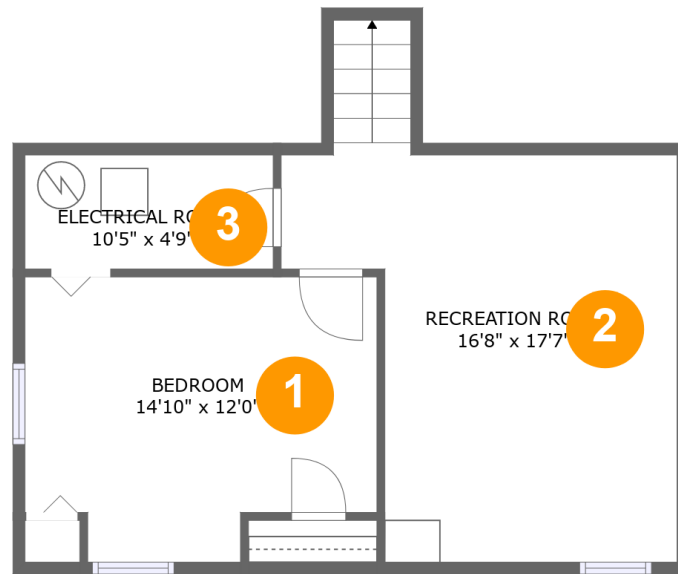

## Room dimensions

Floor 1

Total sqft: 539

Living area: 481

#		Dimensions	sqft	Counted as living area
1	Bedroom	14'10" x 12'0"	160 sq. ft	Yes
2	Recreation Room	16'8" x 17'7"	249 sq. ft	Yes
3	Electrical Room	10'5" x 4'9"	50 sq. ft	No

## 1 Floor 1 - Bedroom

**Dimensions:** 14'10" x 12'0"  
**Area:** 160 sq. ft  
**Counted as living area:** Yes

**Heated:** Yes  
**Finished:** Yes  
**Enclosed:** Yes  
**Contiguous:** Yes  
**Permitted:** Yes  
**Wet space:** No  
**Addition:** No  
**Conversion:** No

## 7 Floor 2 - Family Room

Dimensions: 28'0" x 18'9"  
Area: 428 sq. ft  
Counted as living area: Yes

Heated: Yes  
Finished: Yes  
Enclosed: Yes  
Contiguous: Yes  
Permitted: Yes  
Wet space: No  
Addition: No  
Conversion: No