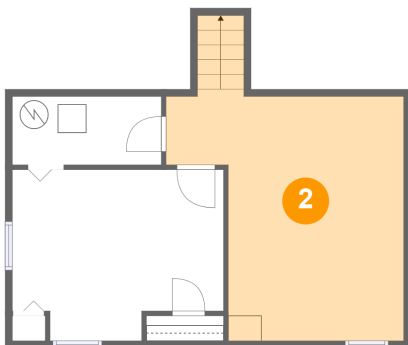

2 Floor 1 - Recreation Room

Dimensions: 16'8" x 17'7"
Area: 249 sq. ft
Counted as living area: Yes

Heated: Yes
Finished: Yes
Enclosed: Yes
Contiguous: Yes
Permitted: Yes
Wet space: No
Addition: No
Conversion: No