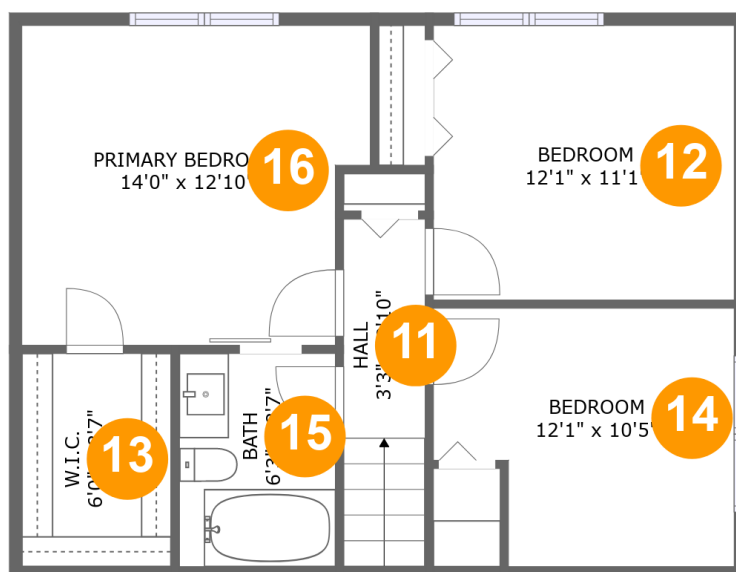

2735 Springdale Circle, Naperville, Will County,
Illinois, United States, 60564

Room dimensions

Floor 3

Total sqft: 676 Living area: 676

#		Dimensions	sqft	Counted as living area
11	Hall	3'3" x 8'10"	46 sq. ft	Yes
12	Bedroom	12'1" x 11'1"	134 sq. ft	Yes
13	W.I.C.	6'0" x 8'7"	52 sq. ft	Yes
14	Bedroom	12'1" x 10'5"	113 sq. ft	Yes
15	Bath	6'3" x 8'7"	54 sq. ft	Yes
16	Primary Bedroom	14'0" x 12'10"	170 sq. ft	Yes