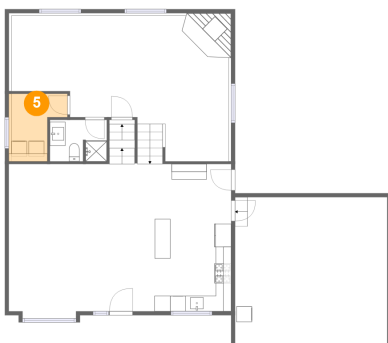

5 Floor 2 - Laundry

Dimensions: 7'2" x 8'9"
Area: 51 sq. ft
Counted as living area: Yes

Heated: Yes
Finished: Yes
Enclosed: Yes
Contiguous: Yes
Permitted: Yes
Wet space: No
Addition: No
Conversion: No