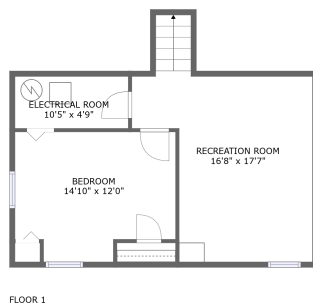

2735 Springdale Circle, Naperville, Will County, Illinois, United States, 60564

Property summary

1 Garages

4 Bedrooms

2 Bathrooms

0 Half baths

3 Floors

2,327 Gross living area sqft

2,798 Total sqft