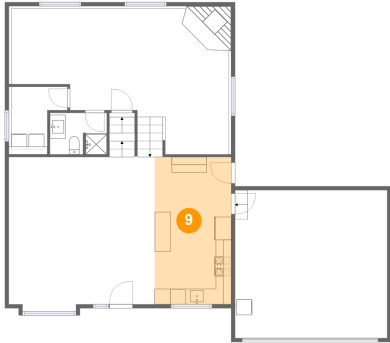

2735 Springdale Circle, Naperville, Will County,
Illinois, United States, 60564

9 Floor 2 - Kitchen

Dimensions: 9'10" x 19'0"
Area: 187 sq. ft
Counted as living area: Yes

Heated: Yes
Finished: Yes
Enclosed: Yes
Contiguous: Yes
Permitted: Yes
Wet space: No
Addition: No
Conversion: No