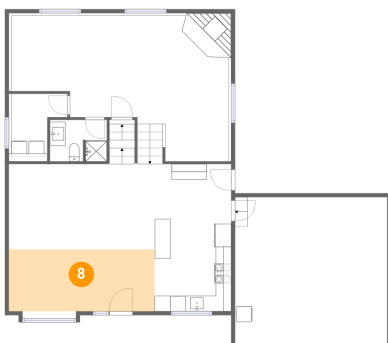

8 Floor 2 - Dining Area

Dimensions: 18'10" x 8'0"
Area: 150 sq. ft
Counted as living area: Yes

Heated: Yes
Finished: Yes
Enclosed: Yes
Contiguous: Yes
Permitted: Yes
Wet space: No
Addition: No
Conversion: No