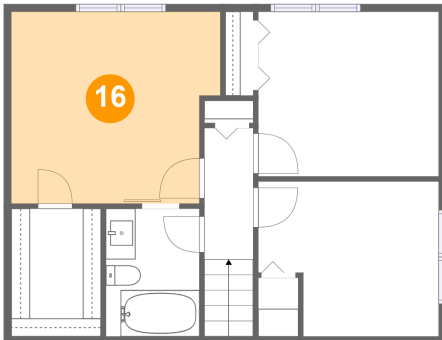

16 Floor 3 - Primary Bedroom

Dimensions: 14'0" x 12'10"
Area: 170 sq. ft
Counted as living area: Yes

Heated: Yes
Finished: Yes
Enclosed: Yes
Contiguous: Yes
Permitted: Yes
Wet space: No
Addition: No
Conversion: No