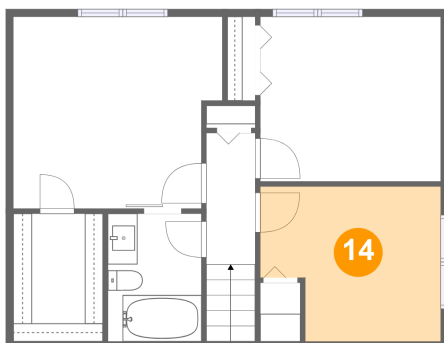

14 Floor 3 - Bedroom

Dimensions: 12'1" x 10'5"
Area: 113 sq. ft
Counted as living area: Yes

Heated: Yes
Finished: Yes
Enclosed: Yes
Contiguous: Yes
Permitted: Yes
Wet space: No
Addition: No
Conversion: No