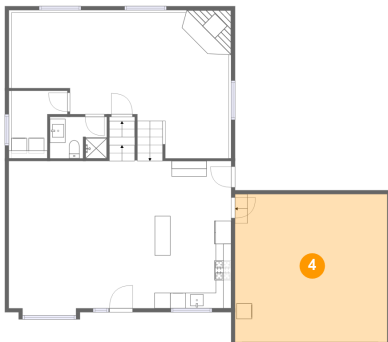

4 Floor 2 - Garage

Dimensions: 19'7" x 19'1"
Area: 374 sq. ft
Counted as living area: No

Heated: No
Finished: No
Enclosed: Yes
Contiguous: Yes
Permitted: Yes
Wet space: No
Addition: No
Conversion: No