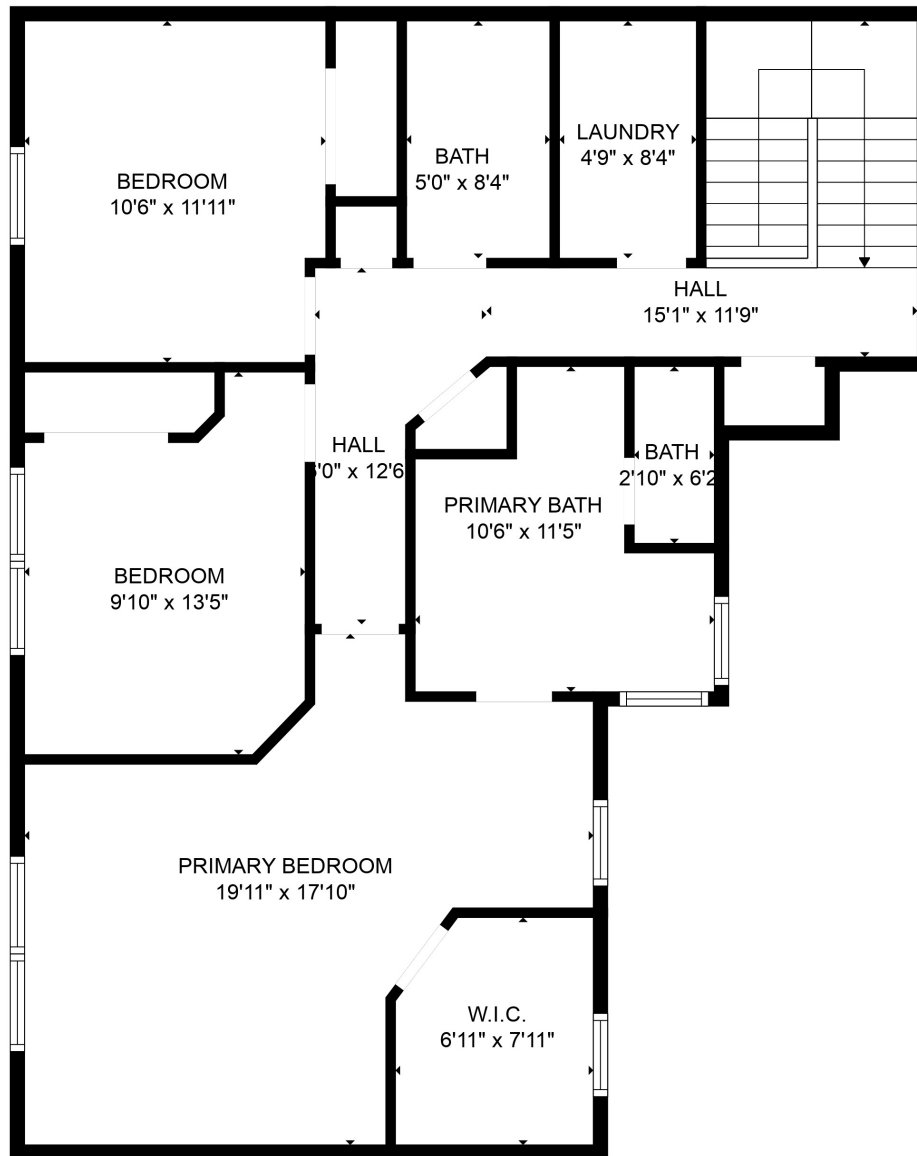

FLOOR 1

FLOOR 2

Total scanned area: 2175 sq. ft

Total scanned area: 2175 sq. ft

MEASUREMENTS ARE CALCULATED BY CUBICASA TECHNOLOGY. DEEMED HIGHLY RELIABLE BUT NOT GUARANTEED.

Total scanned area: 2175 sq. ft

MEASUREMENTS ARE CALCULATED BY CUBICASA TECHNOLOGY. DEEMED HIGHLY RELIABLE BUT NOT GUARANTEED.