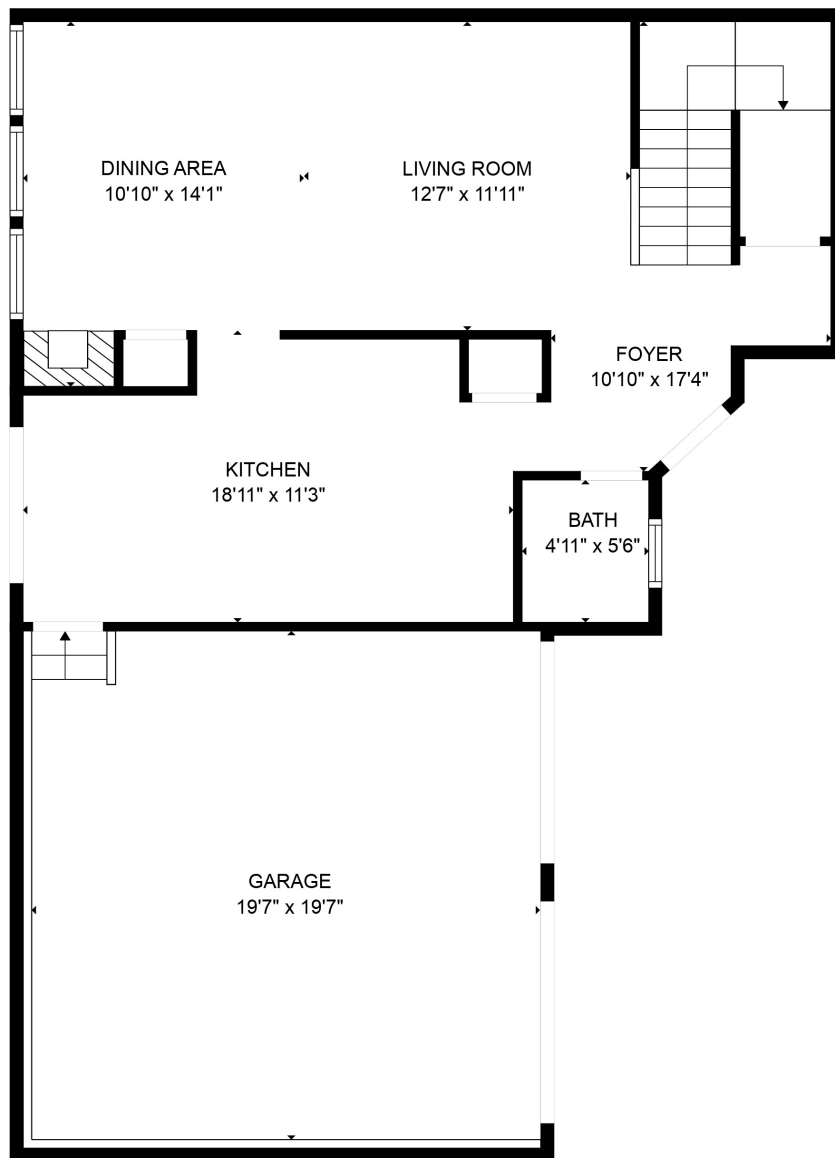

FLOOR 1

FLOOR 2

Total scanned area: 2175 sq. ft

Total scanned area: 2175 sq. ft

MEASUREMENTS ARE CALCULATED BY CUBICASA TECHNOLOGY. DEEMED HIGHLY RELIABLE BUT NOT GUARANTEED.

Total scanned area: 2175 sq. ft

MEASUREMENTS ARE CALCULATED BY CUBICASA TECHNOLOGY. DEEMED HIGHLY RELIABLE BUT NOT GUARANTEED.