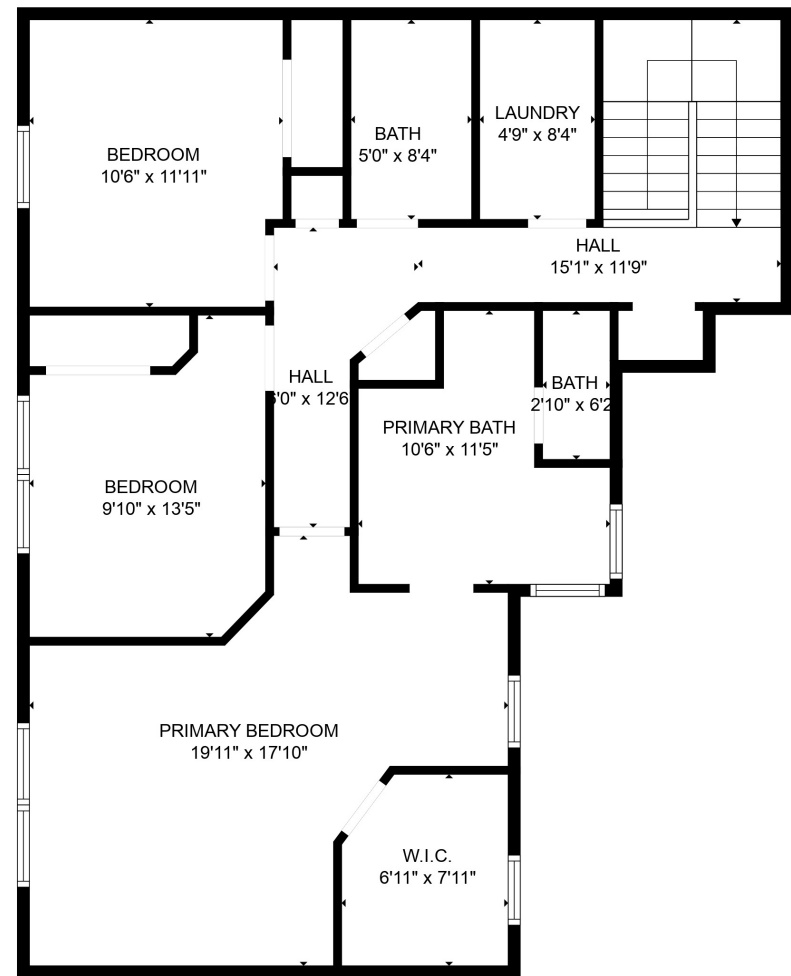

FLOOR 1

FLOOR 2

Total scanned area: 2175 sq. ft

Total scanned area: 2175 sq. ft

MEASUREMENTS ARE CALCULATED BY CUBICASA TECHNOLOGY. DEEMED HIGHLY RELIABLE BUT NOT GUARANTEED.

Total scanned area: 2175 sq. ft

MEASUREMENTS ARE CALCULATED BY CUBICASA TECHNOLOGY. DEEMED HIGHLY RELIABLE BUT NOT GUARANTEED.