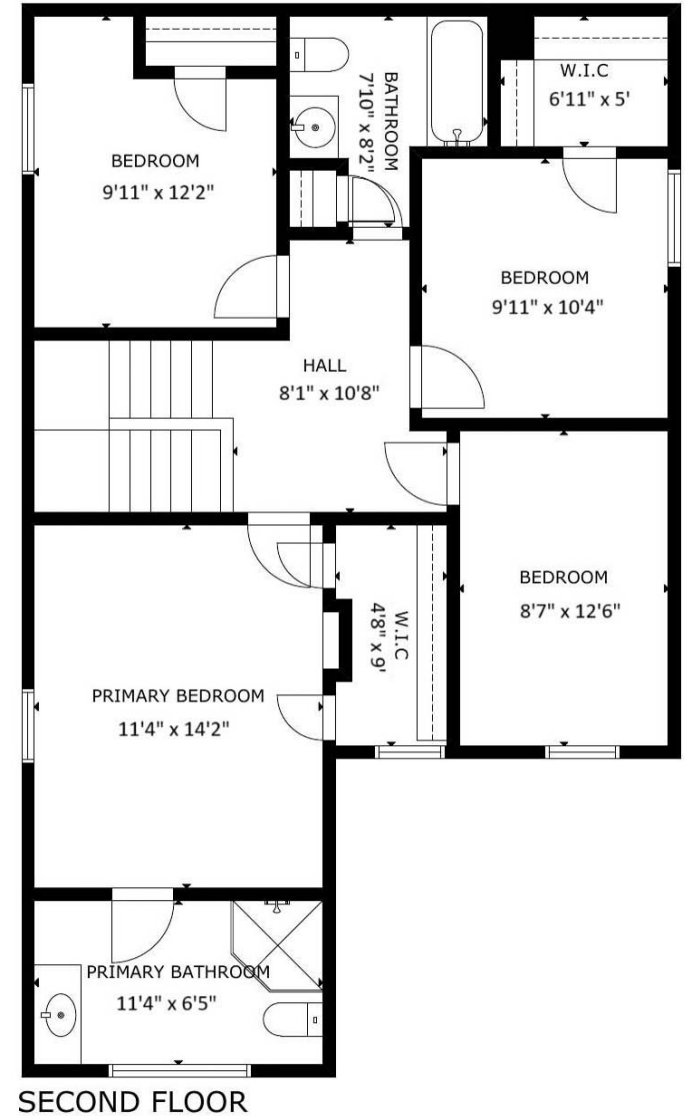

200 Indian Branch Drive Morrisville, NC 27560

The following dimensions are approximate interior wall to wall dimensions, measured on site, from the widest portion of each room, then calculated to Feet/Inches from Rounded Decimal Feet. Information deemed reliable, but not guaranteed.