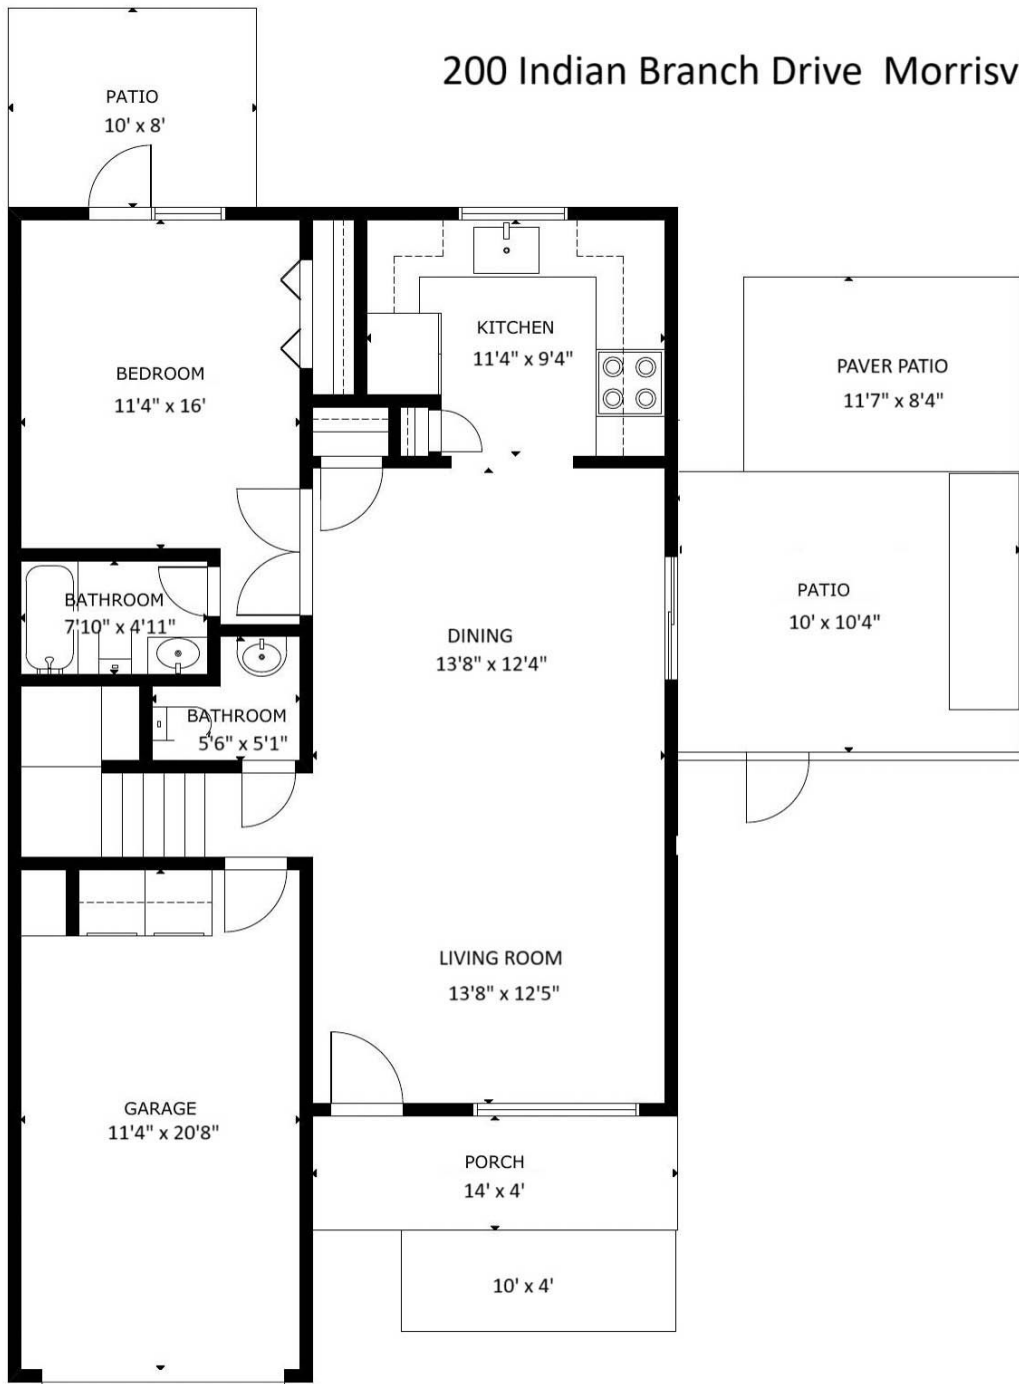

200 Indian Branch Drive Morrisville, NC 27560

The following dimensions are approximate interior wall to wall dimensions, measured on site, from the widest portion of each room, then calculated to Feet/Inches from Rounded Decimal Feet. Information deemed reliable, but not guaranteed.