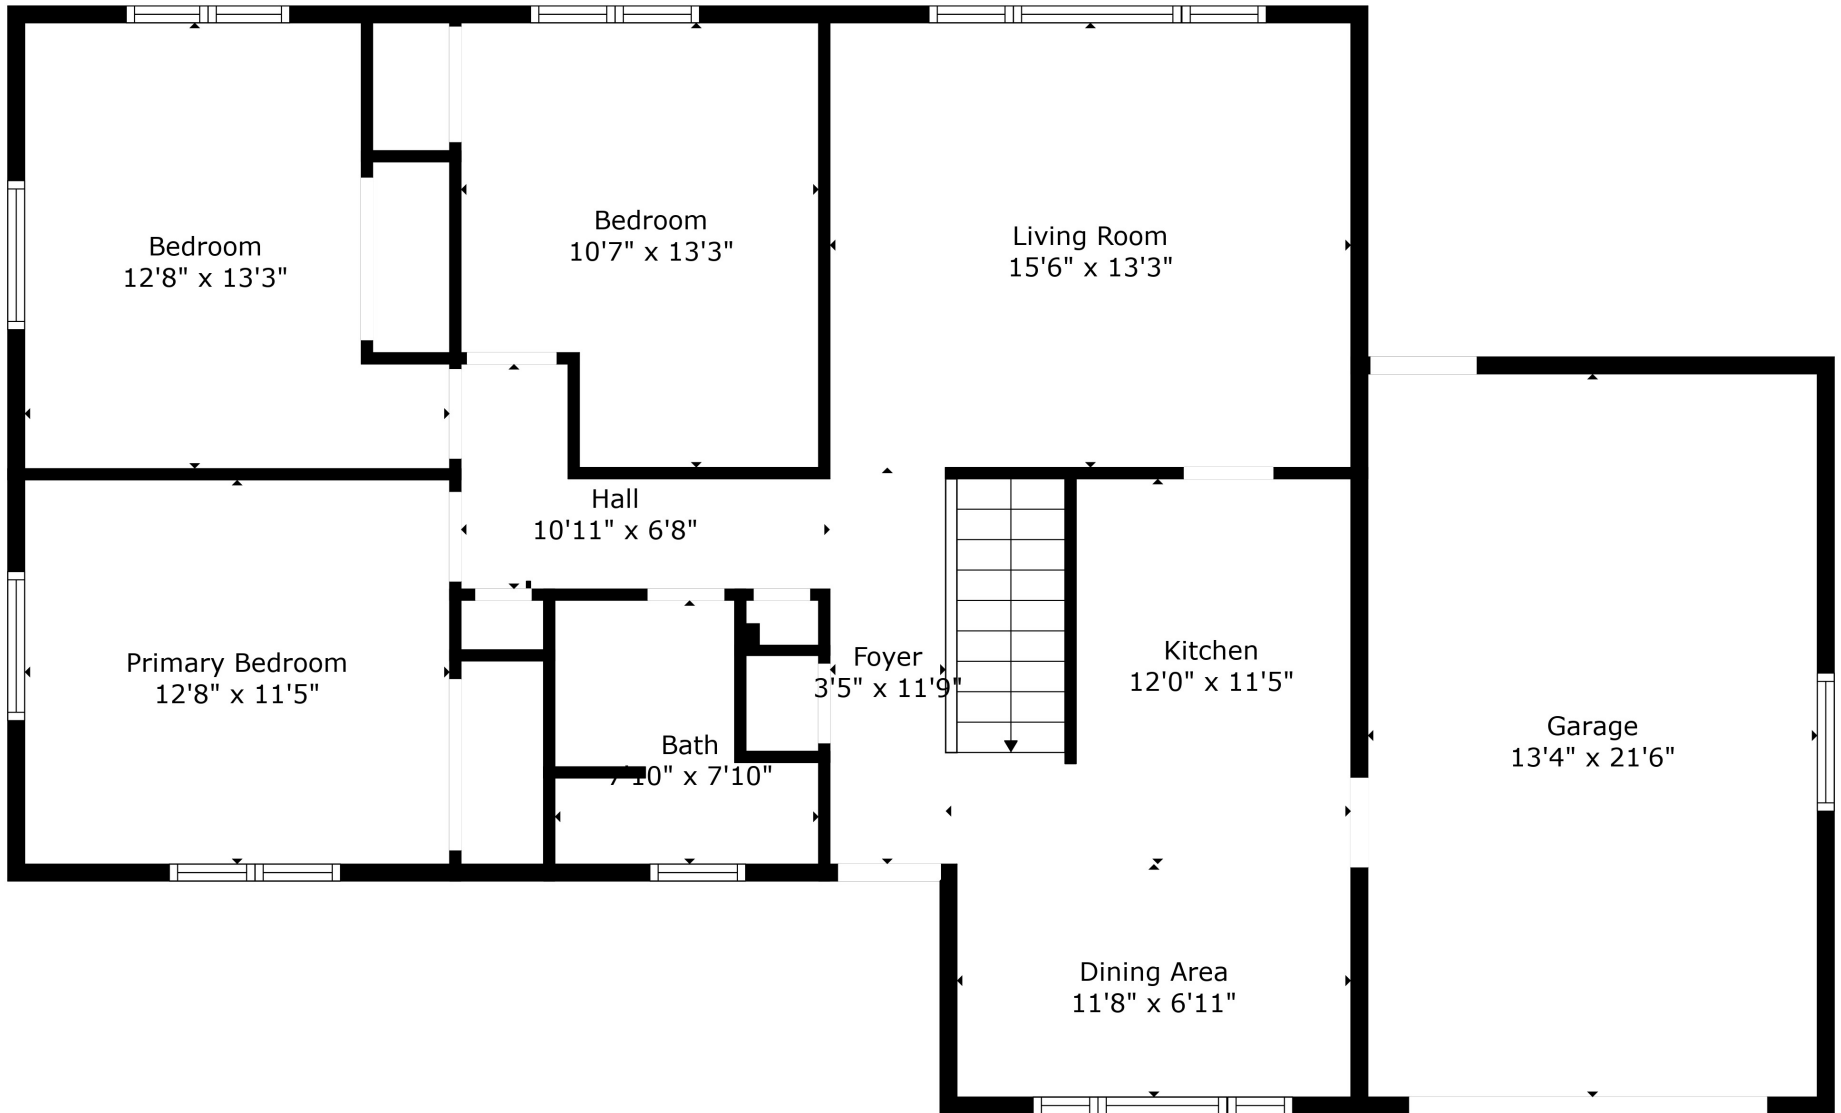

TOTAL: 1614 sq. ft
 BELOW GROUND: 547 sq. ft, FLOOR 2: 1067 sq. ft
 EXCLUDED AREAS: ROOM: 128 sq. ft, ELECTRICAL ROOM: 100 sq. ft, UNDEFINED: 16 sq. ft,
 LAUNDRY: 217 sq. ft, GARAGE: 287 sq. ft

TOTAL: 1614 sq. ft

BELOW GROUND: 547 sq. ft, FLOOR 2: 1067 sq. ft

EXCLUDED AREAS: ROOM: 128 sq. ft, ELECTRICAL ROOM: 100 sq. ft, UNDEFINED: 16 sq. ft,
LAUNDRY: 217 sq. ft, GARAGE: 287 sq. ft

Created By Nordy Photography. Calculations Deemed Highly Reliable But Not Guaranteed.

TOTAL: 1614 sq. ft
BELOW GROUND: 547 sq. ft, FLOOR 2: 1067 sq. ft
EXCLUDED AREAS: ROOM: 128 sq. ft, ELECTRICAL ROOM: 100 sq. ft, UNDEFINED: 16 sq. ft,
LAUNDRY: 217 sq. ft, GARAGE: 287 sq. ft