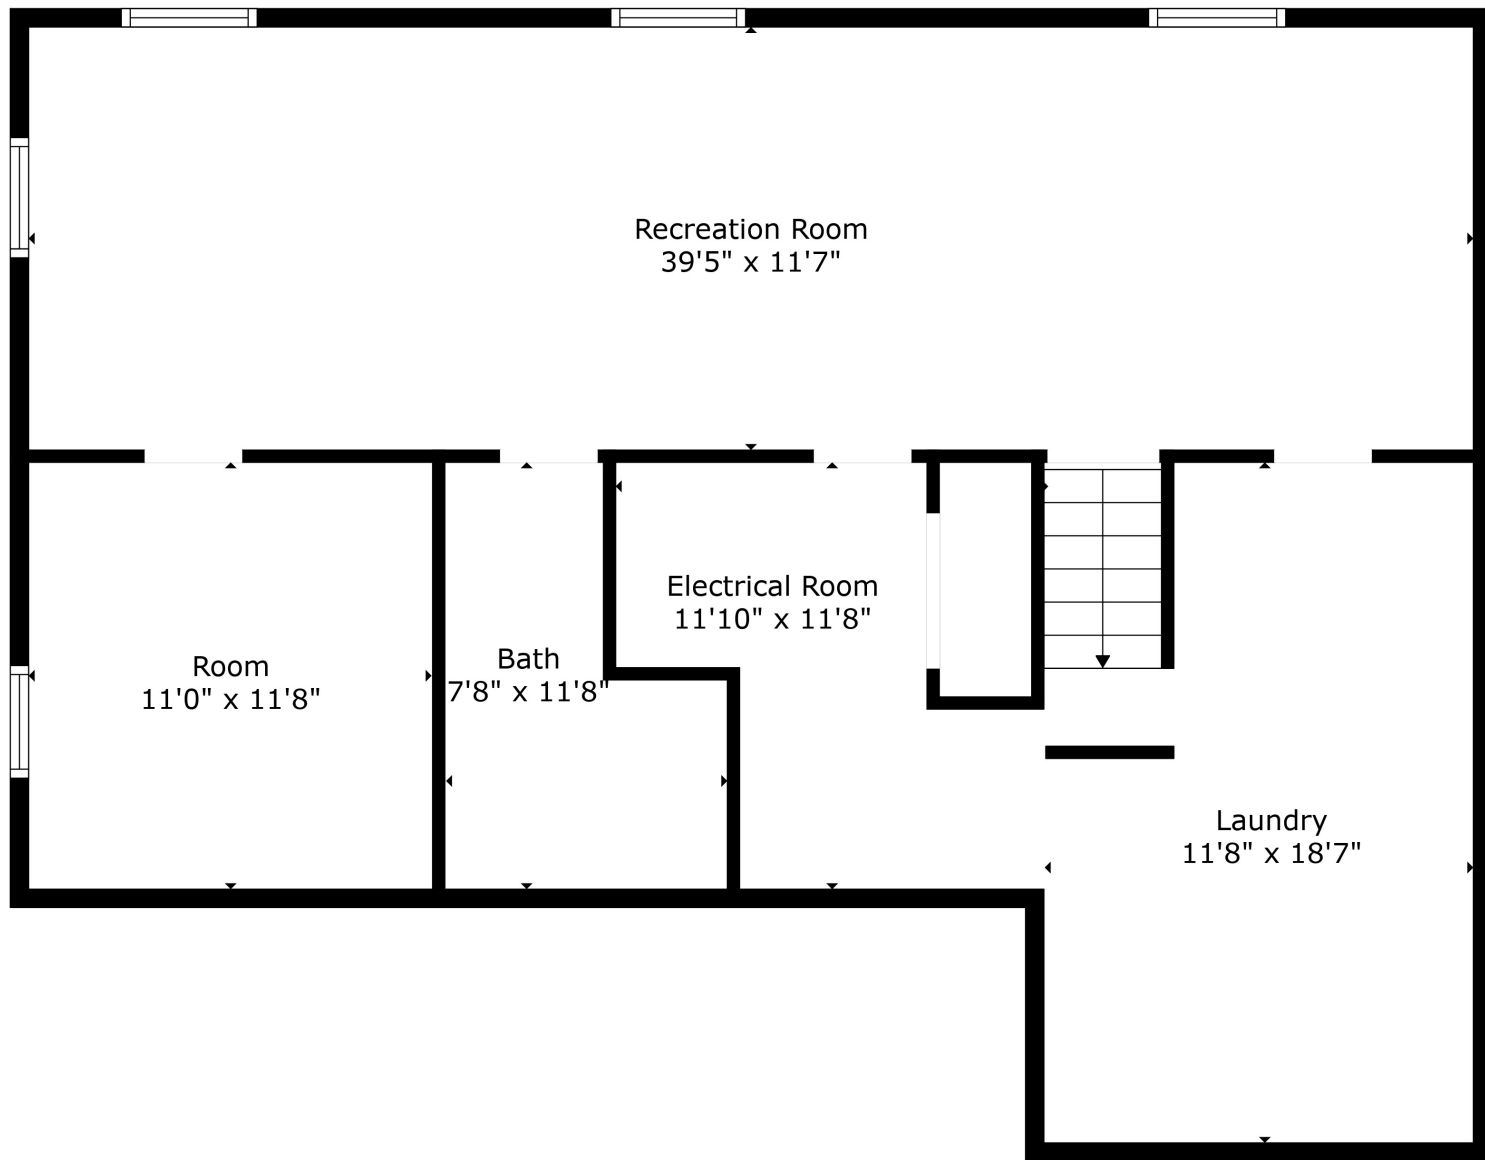

TOTAL: 1614 sq. ft
 BELOW GROUND: 547 sq. ft, FLOOR 2: 1067 sq. ft
 EXCLUDED AREAS: ROOM: 128 sq. ft, ELECTRICAL ROOM: 100 sq. ft, UNDEFINED: 16 sq. ft,
 LAUNDRY: 217 sq. ft, GARAGE: 287 sq. ft

TOTAL: 1614 sq. ft

BELOW GROUND: 547 sq. ft, FLOOR 2: 1067 sq. ft

EXCLUDED AREAS: ROOM: 128 sq. ft, ELECTRICAL ROOM: 100 sq. ft, UNDEFINED: 16 sq. ft,
LAUNDRY: 217 sq. ft, GARAGE: 287 sq. ft

Created By Nordy Photography. Calculations Deemed Highly Reliable But Not Guaranteed.

TOTAL: 1614 sq. ft
BELOW GROUND: 547 sq. ft, FLOOR 2: 1067 sq. ft
EXCLUDED AREAS: ROOM: 128 sq. ft, ELECTRICAL ROOM: 100 sq. ft, UNDEFINED: 16 sq. ft,
LAUNDRY: 217 sq. ft, GARAGE: 287 sq. ft